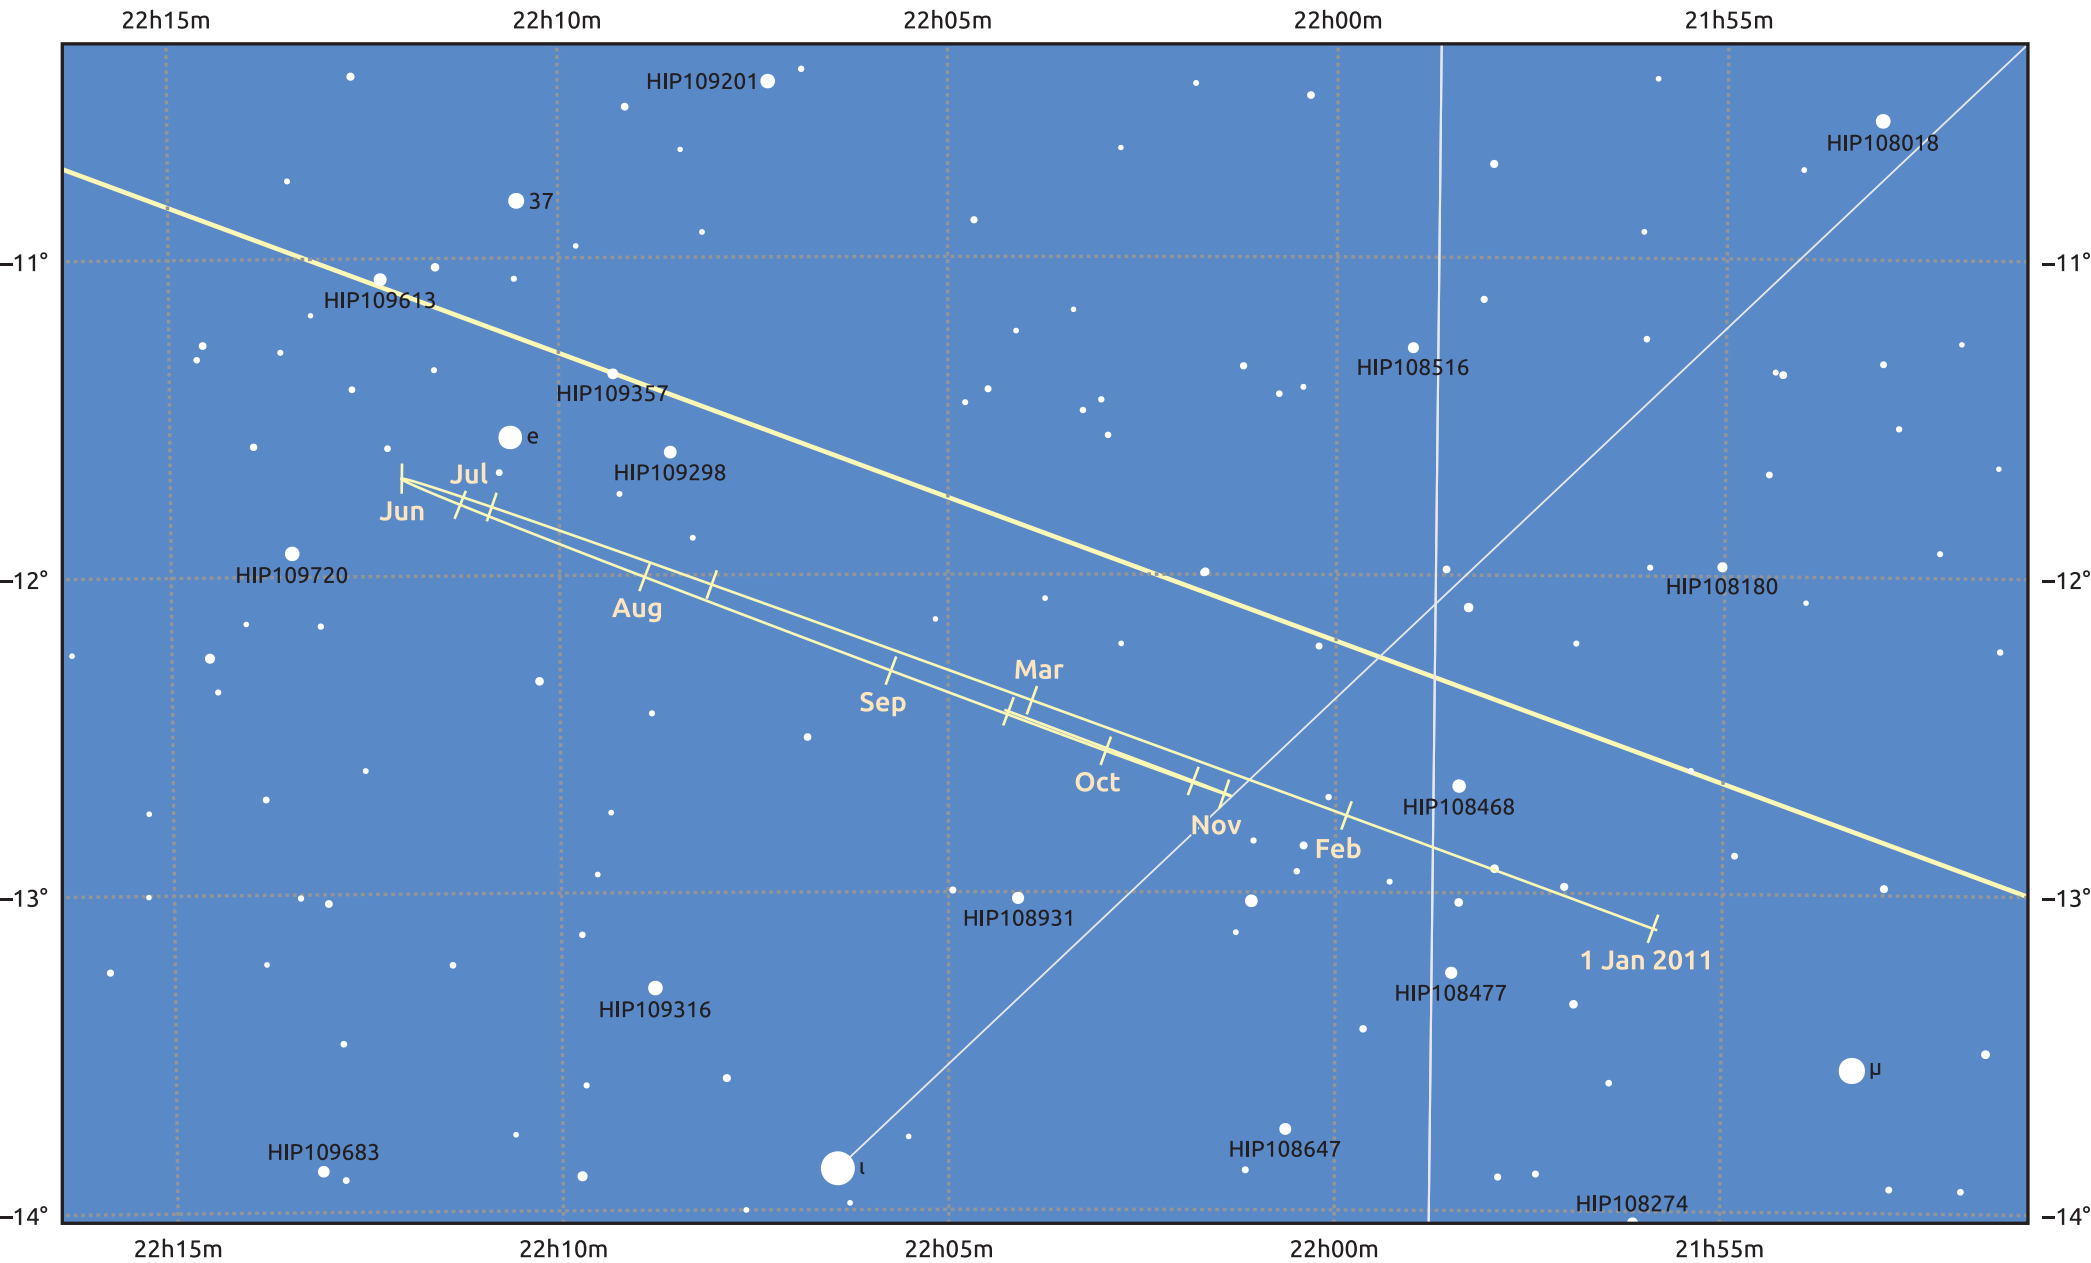

The path of Neptune in 2011

© Dominic Ford 2011–2025. Date markers placed at midnight UTC. Downloaded from <https://in-the-sky.org>

Magnitude scale: 10.0 9.0 8.0 7.0 6.0 5.0 4.0

Ecliptic Plane

Galaxy Bright nebula Open cluster Globular cluster Planetary nebula

Date	Mag	Angular size
2011 Jan 1	8.0	2.2"
2011 Apr 1	8.0	2.2"
2011 Jul 1	7.9	2.3"
2011 Oct 1	7.8	2.3"
2012 Jan 1	7.9	2.2"