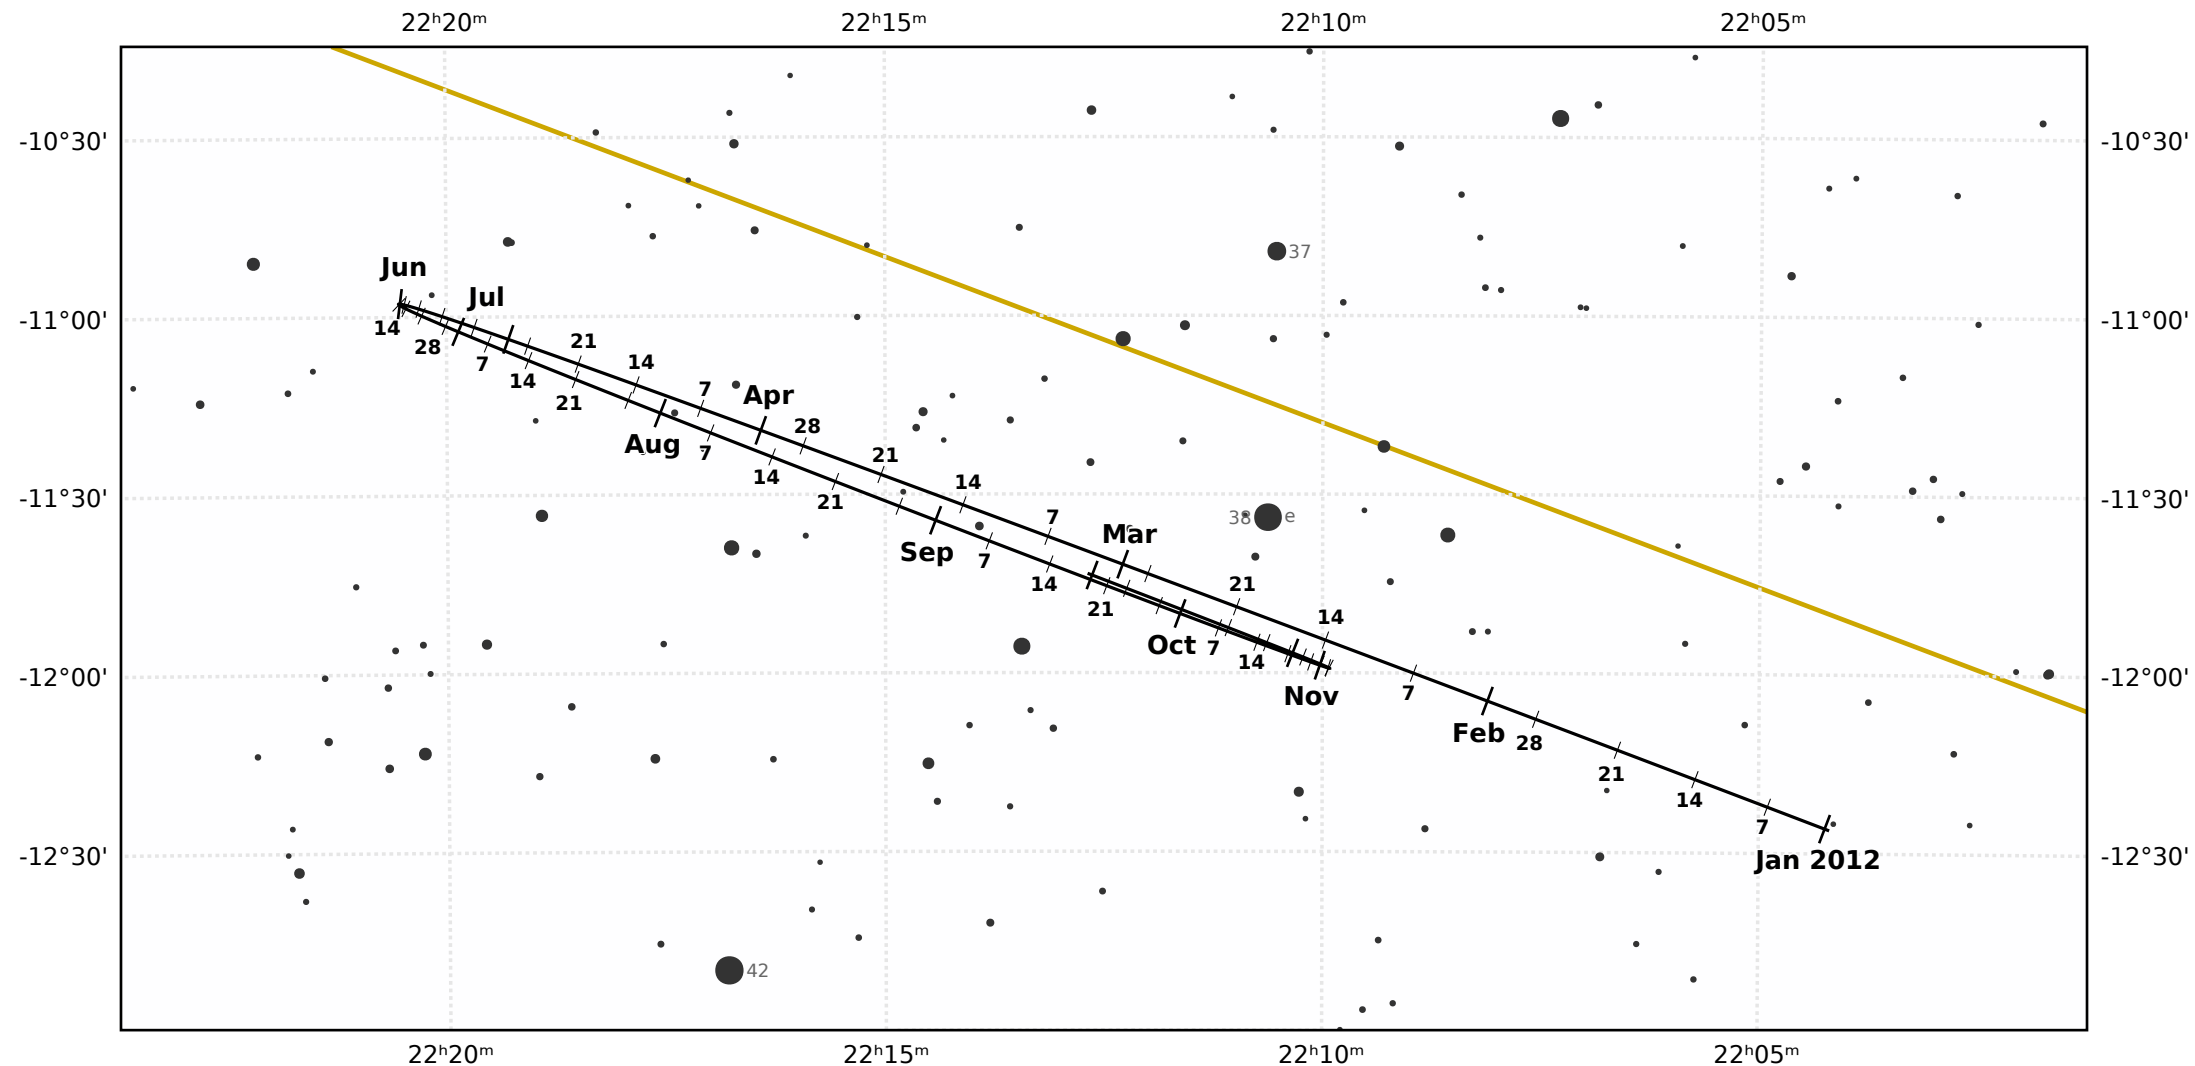

# The path of Neptune in 2012

© Dominic Ford 2011-2020. Downloaded from <https://in-the-sky.org>