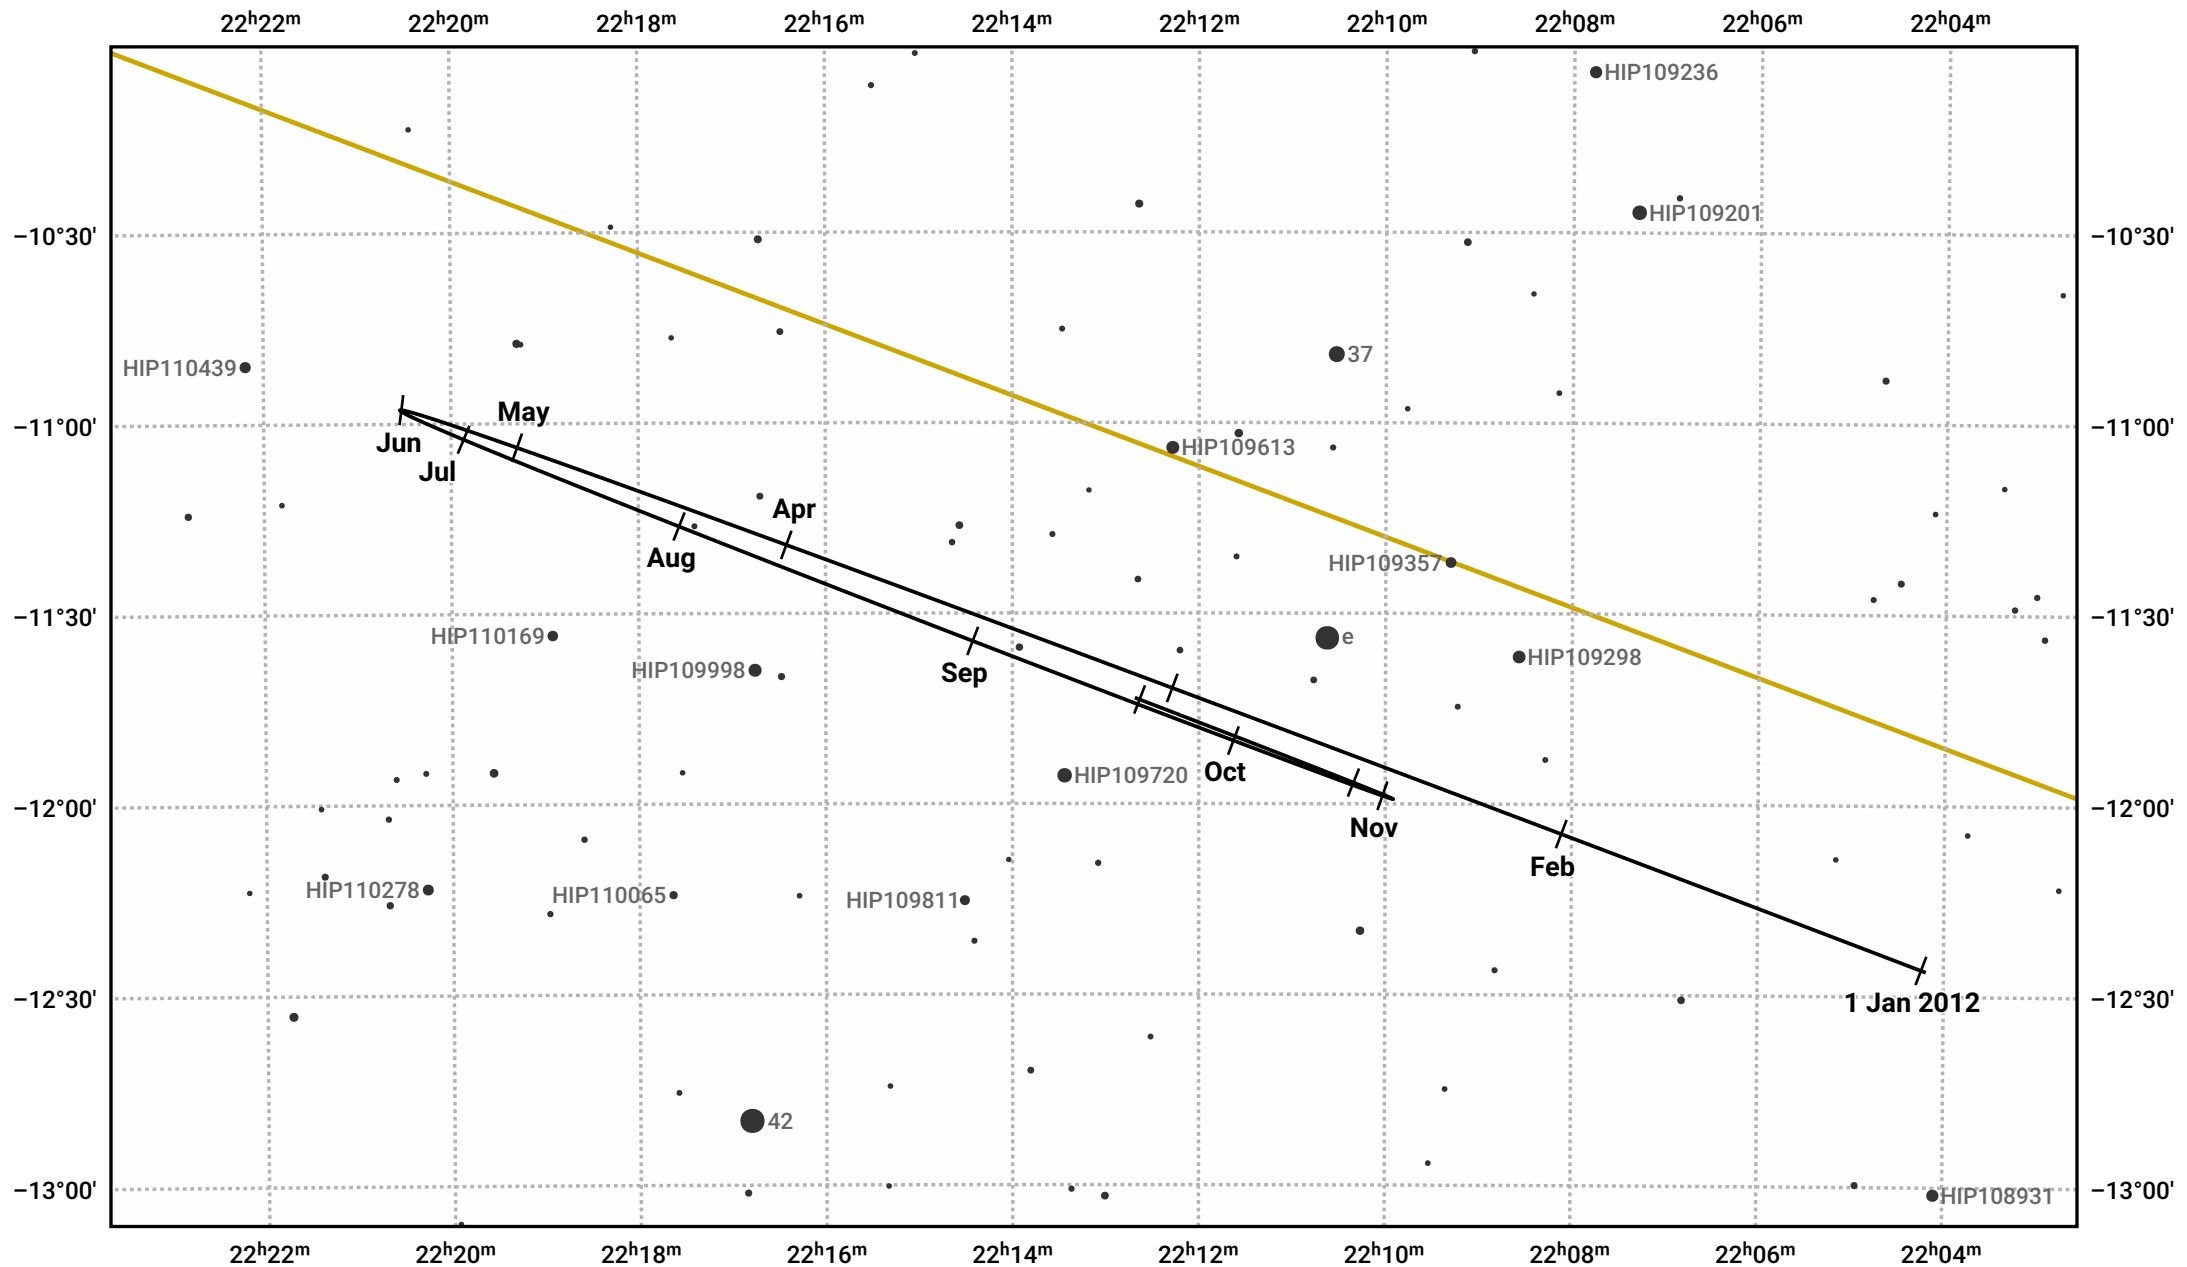

The path of Neptune in 2012

© Dominic Ford 2011–2023. Date markers placed at midnight UTC. Downloaded from <https://in-the-sky.org>

Magnitude scale: 10.0 9.0 8.0 7.0 6.0 5.0

Ecliptic Plane

Galaxy
 Bright nebula
 Open cluster
 Globular cluster

Date	Mag	Angular size
2012 Jan 1	7.9	2.2"
2012 Apr 1	8.0	2.2"
2012 Jul 1	7.9	2.3"
2012 Oct 1	7.8	2.3"
2013 Jan 1	7.9	2.2"