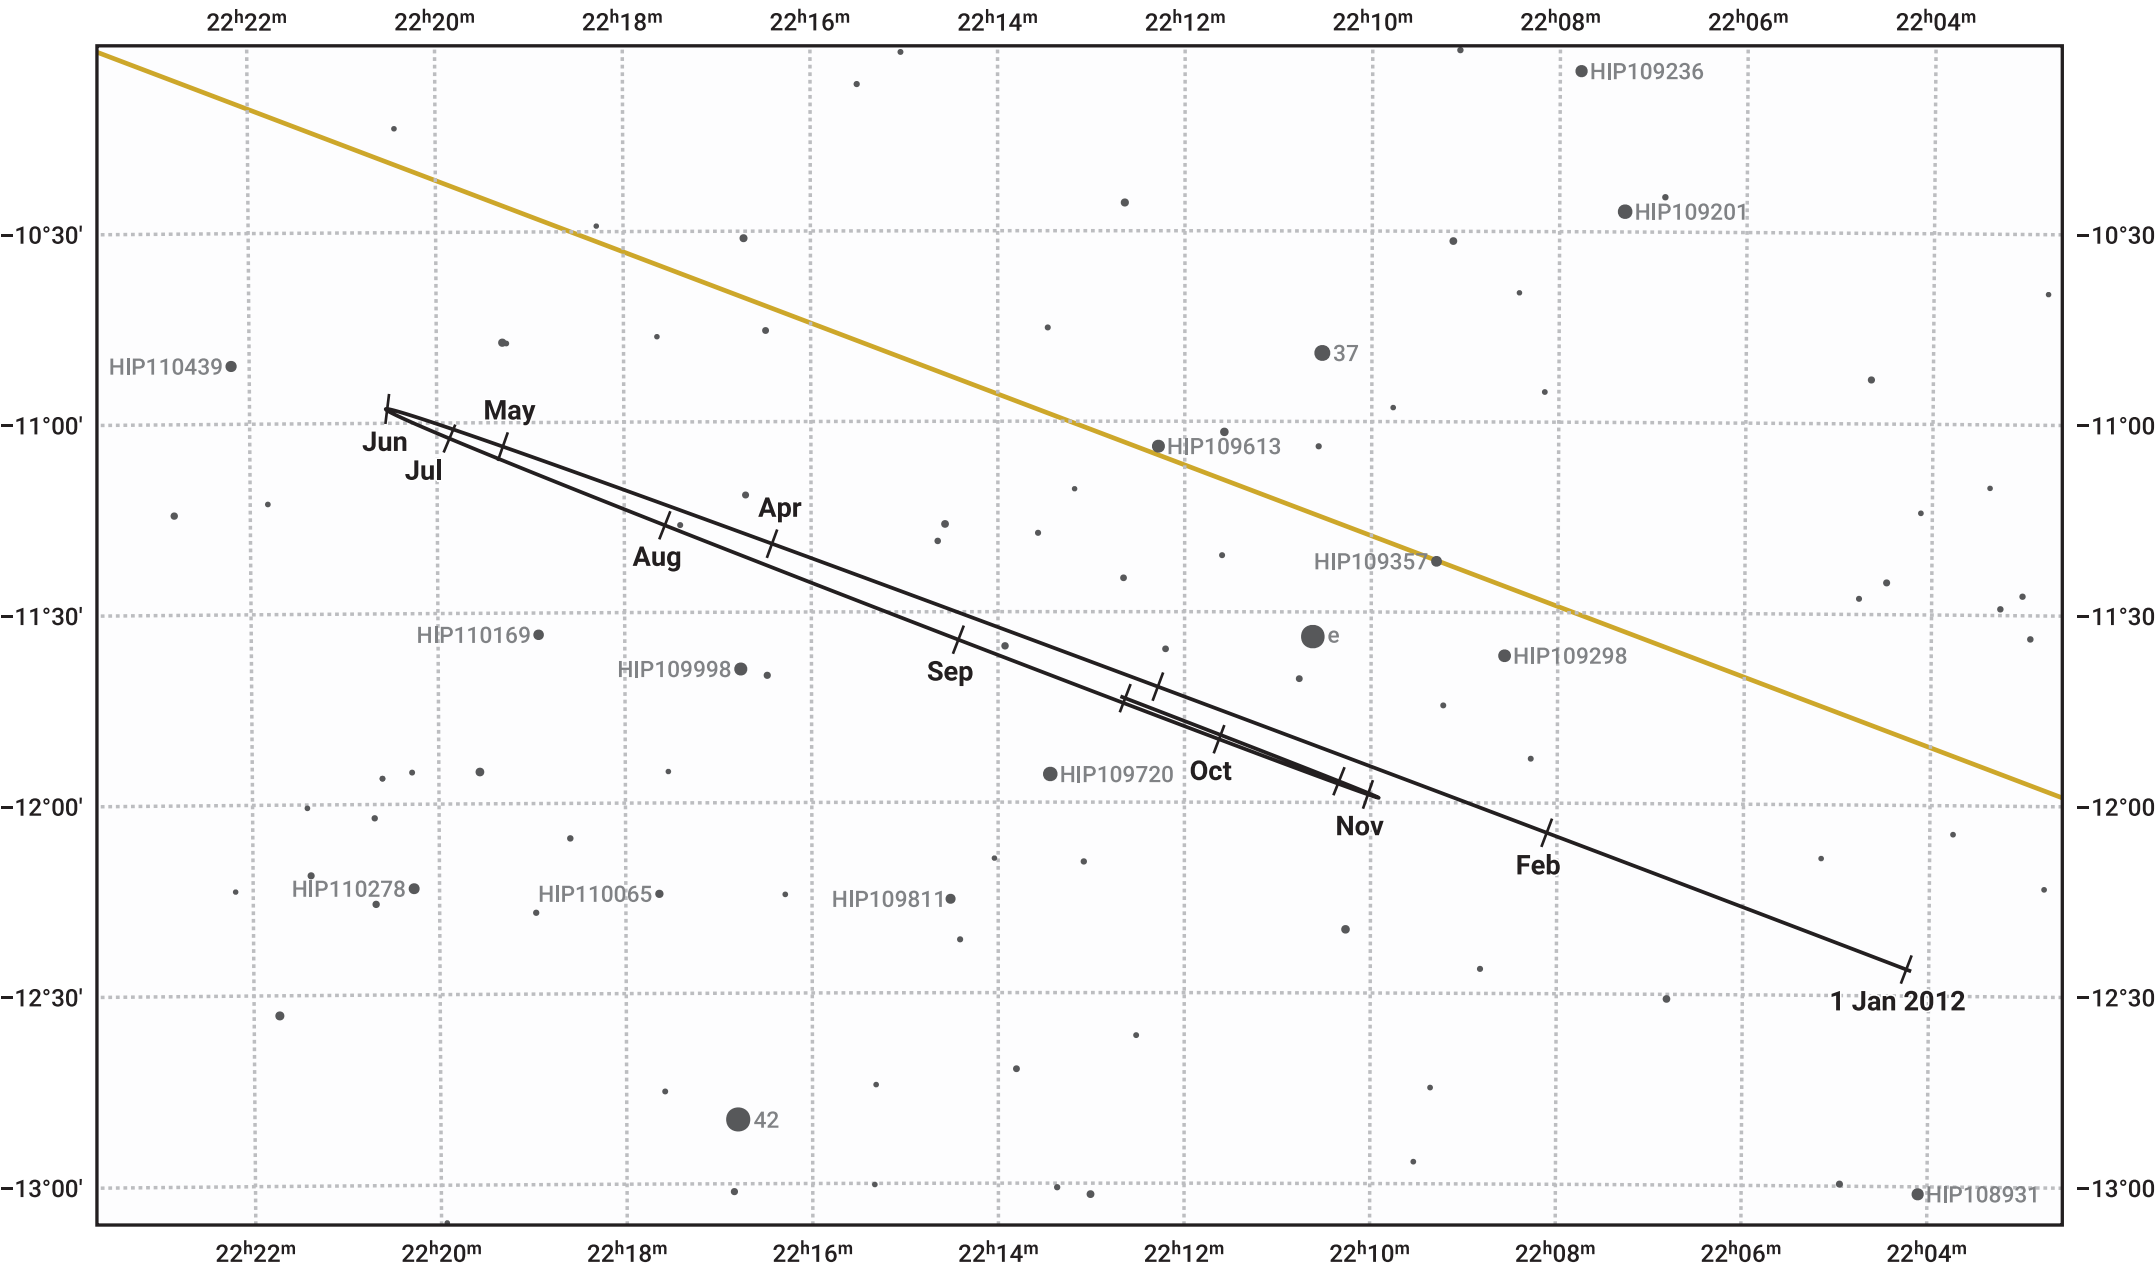

The path of Neptune in 2012

© Dominic Ford 2011–2023. Date markers placed at midnight UTC. Downloaded from <https://in-the-sky.org>

Magnitude scale: · 10.0 · 9.0 · 8.0 · 7.0 ● 6.0 ● 5.0

Ecliptic Plane

- Galaxy
- Bright nebula
- Open cluster
- Globular cluster

Date	Mag	Angular size
2012 Jan 1	7.9	2.2"
2012 Apr 1	8.0	2.2"
2012 Jul 1	7.9	2.3"
2012 Oct 1	7.8	2.3"
2013 Jan 1	7.9	2.2"