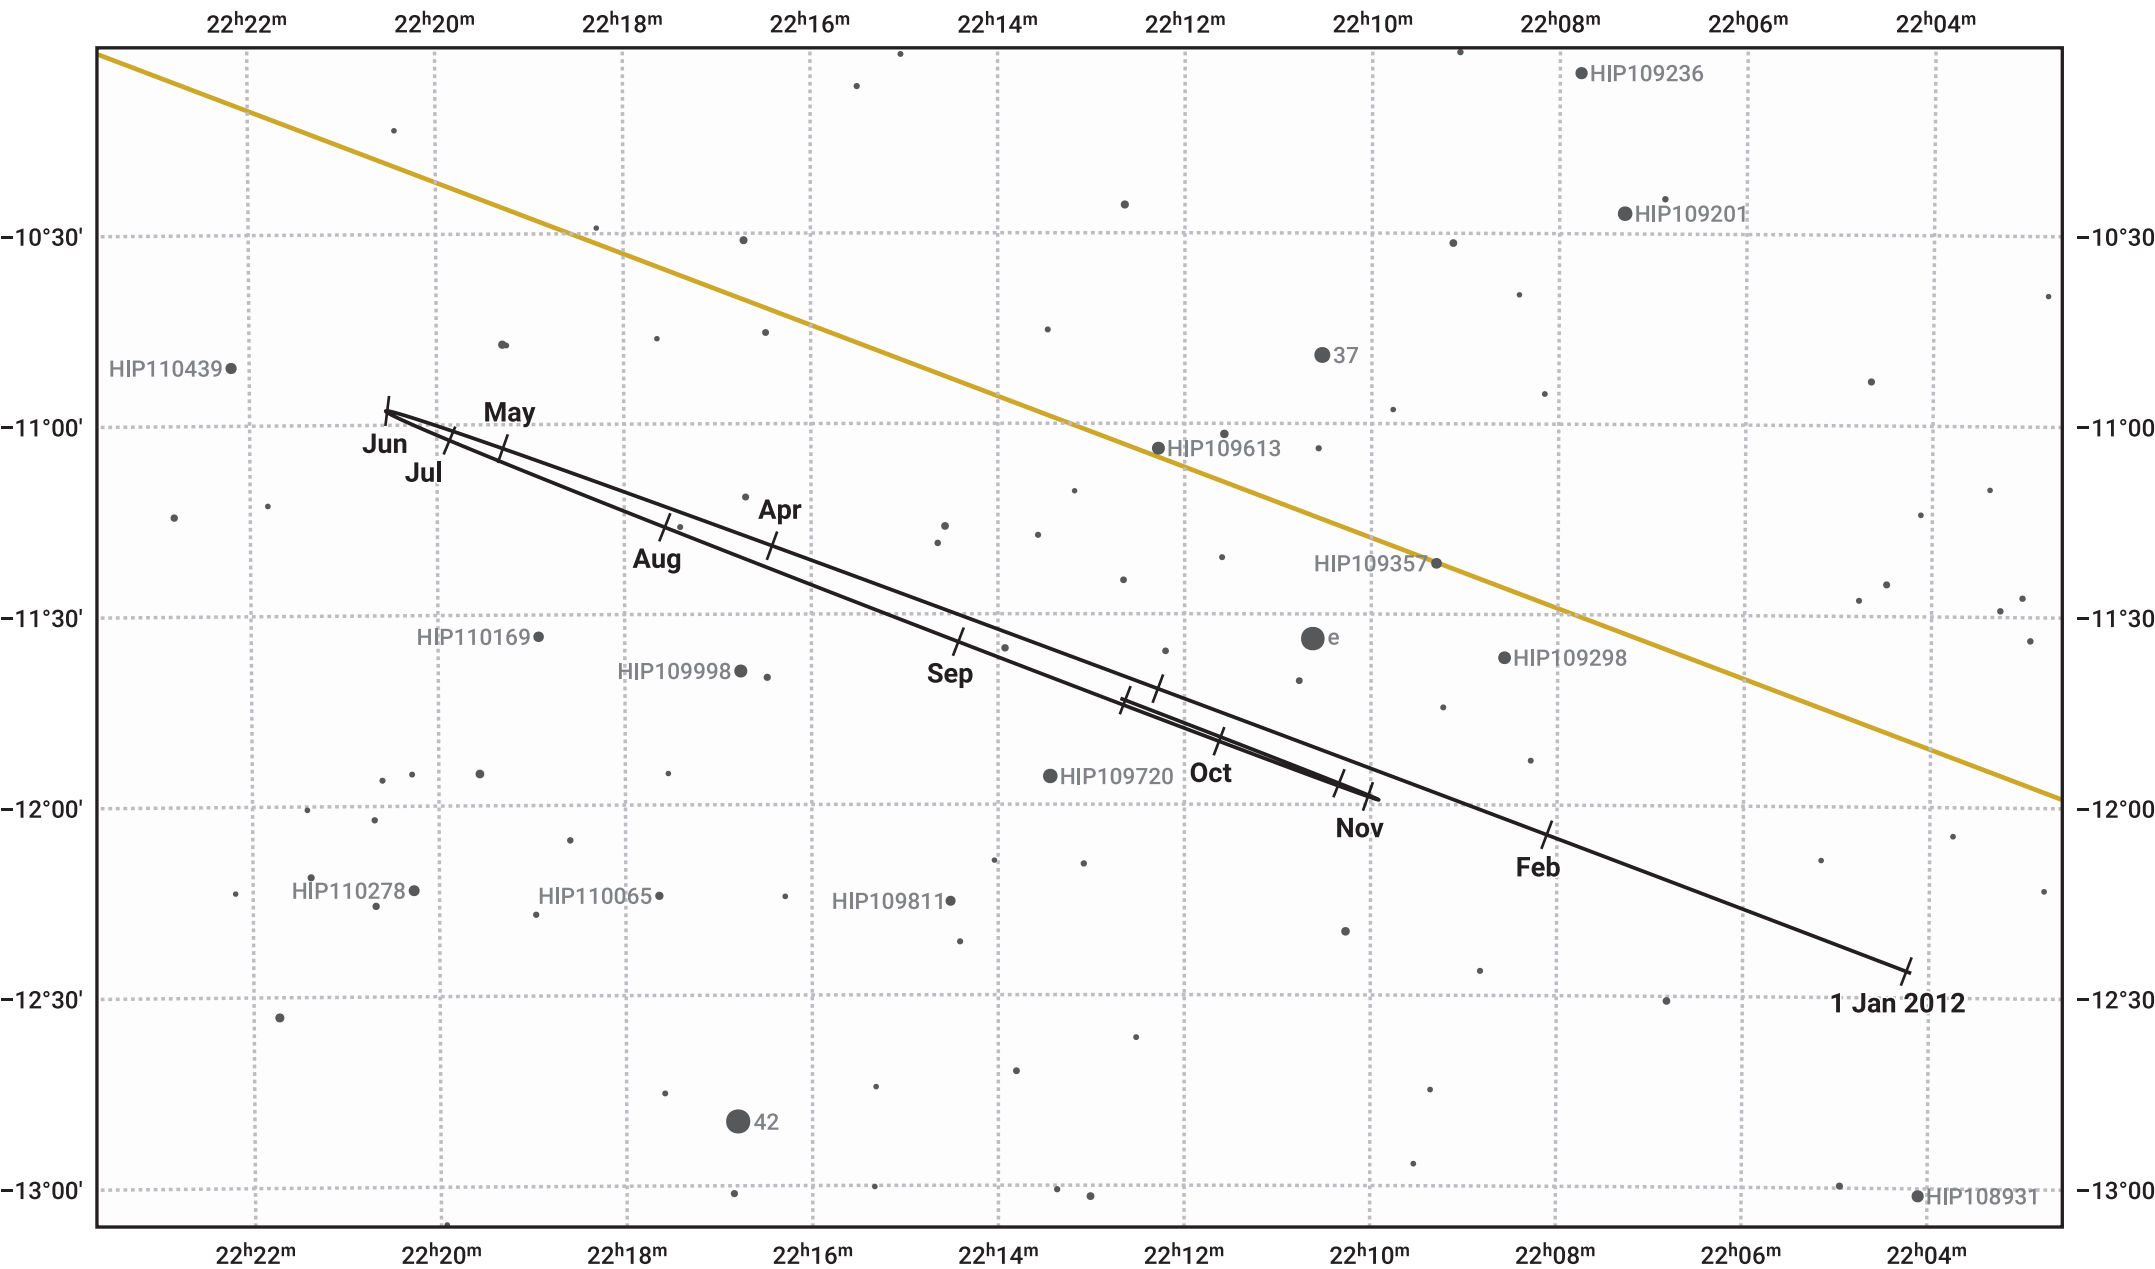

The path of Neptune in 2012

© Dominic Ford 2011–2024. Date markers placed at midnight UTC. Downloaded from <https://in-the-sky.org>

Magnitude scale: 10.0 9.0 8.0 7.0 6.0 5.0

Ecliptic Plane

Galaxy
 Bright nebula
 Open cluster
 Globular cluster

Date	Mag	Angular size
2012 Jan 1	7.9	2.2"
2012 Apr 1	8.0	2.2"
2012 Jul 1	7.9	2.3"
2012 Oct 1	7.8	2.3"
2013 Jan 1	7.9	2.2"