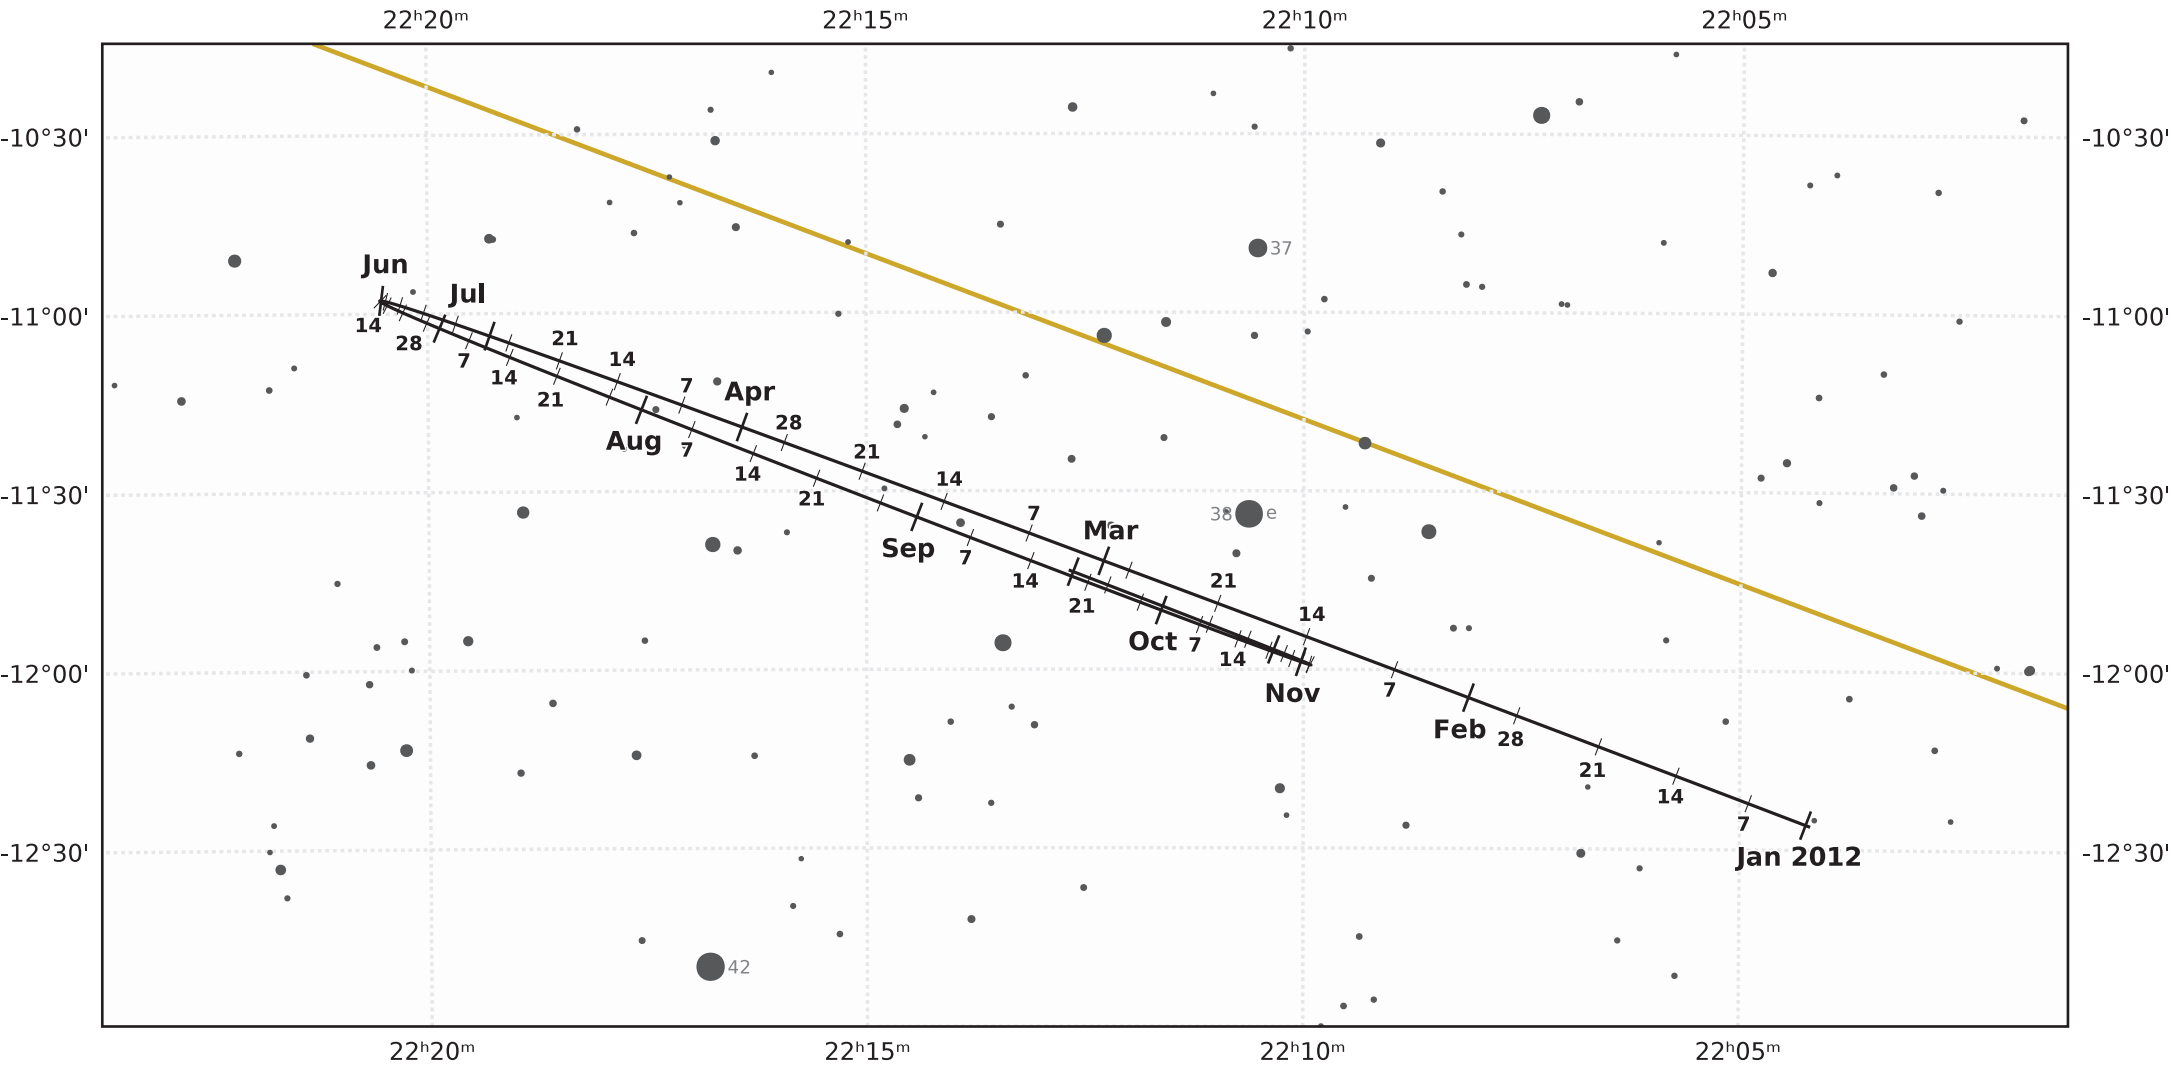

# The path of Neptune in 2012

© Dominic Ford 2011-2020. Downloaded from <https://in-the-sky.org>

Magnitude scale: •10.5 •10.0 •9.5 •9.0 •8.5 •8.0 •7.5 •7.0 •6.5 •6.0 •5.5 •5.0

— The Equator — Ecliptic Plane — Galactic Plane