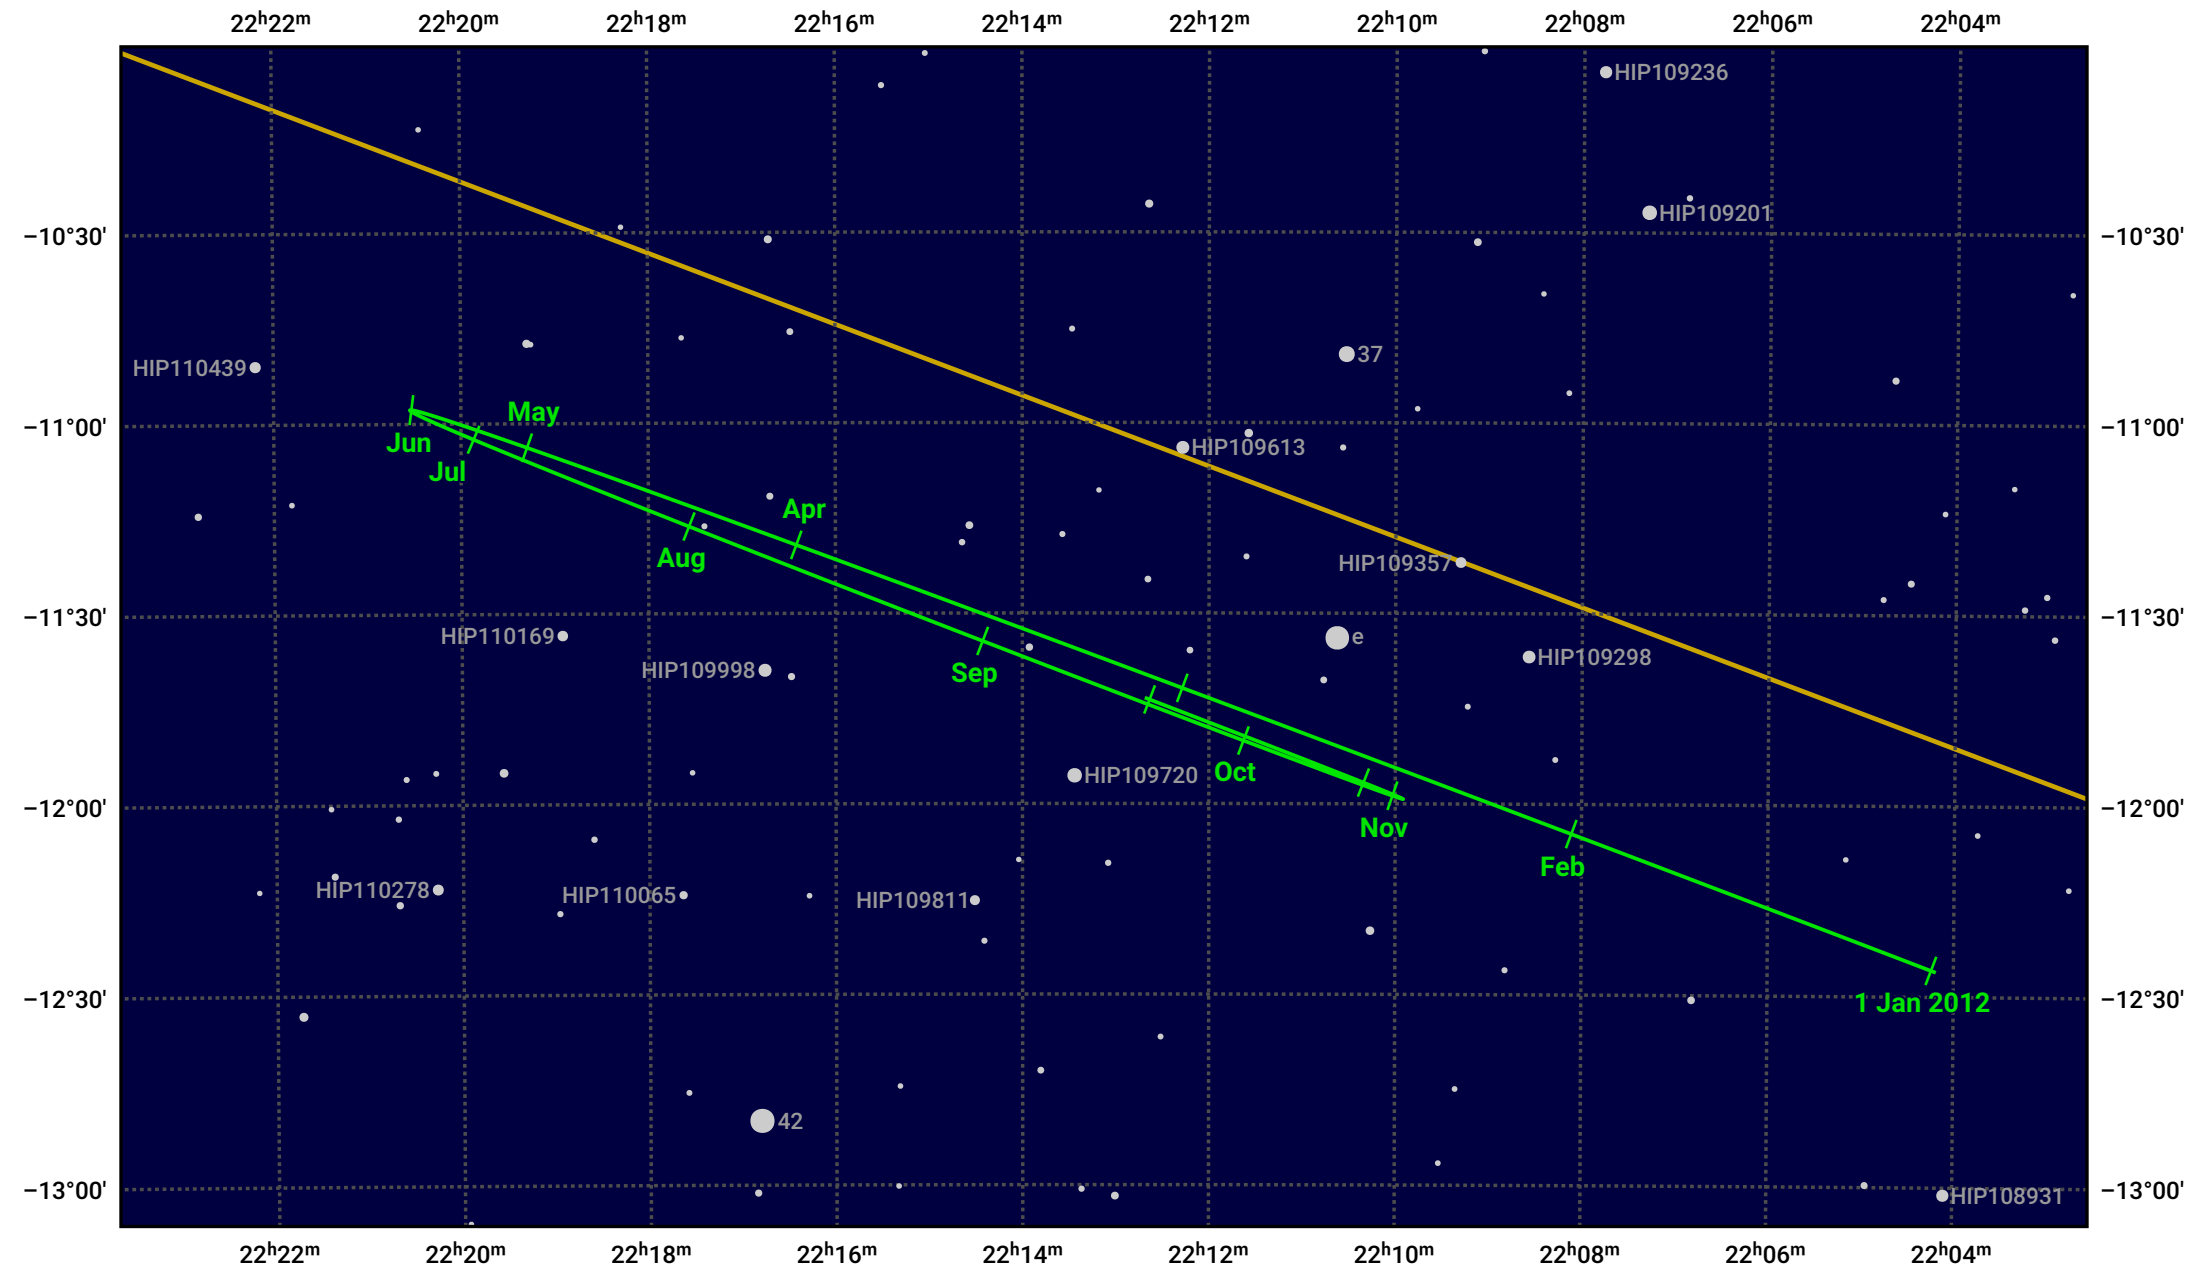

# The path of Neptune in 2012

© Dominic Ford 2011–2024. Date markers placed at midnight UTC. Downloaded from <https://in-the-sky.org>

Magnitude scale: ● 10.0 ● 9.0 ● 8.0 ● 7.0 ● 6.0 ● 5.0

— Ecliptic Plane

- Galaxy
- Bright nebula
- Open cluster
- ⊕ Globular cluster

Date	Mag	Angular size
2012 Jan 1	7.9	2.2"
2012 Apr 1	8.0	2.2"
2012 Jul 1	7.9	2.3"
2012 Oct 1	7.8	2.3"
2013 Jan 1	7.9	2.2"