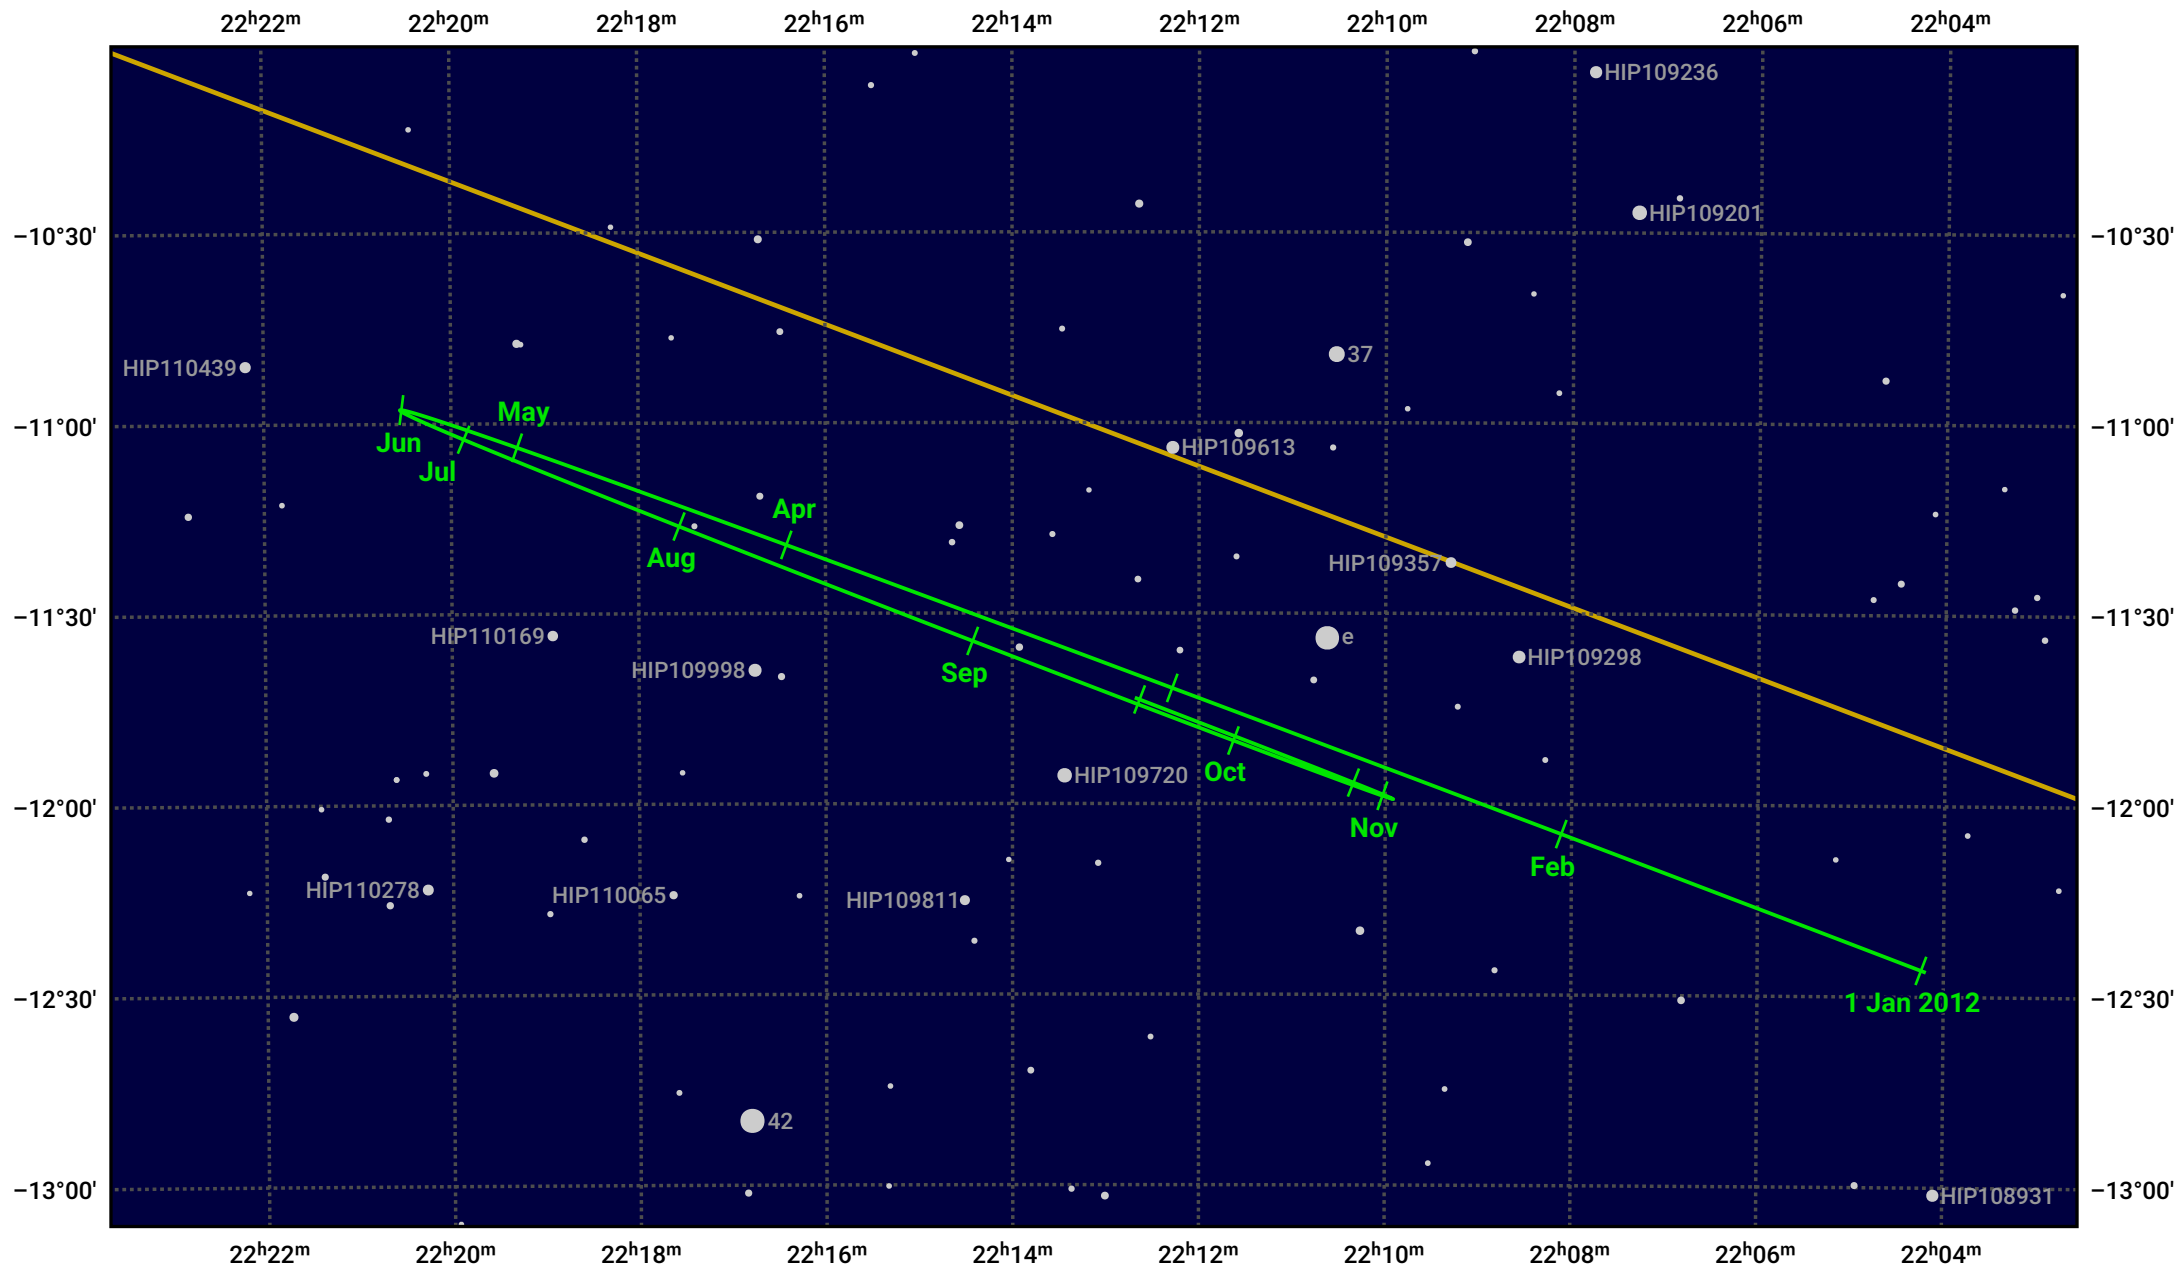

The path of Neptune in 2012

© Dominic Ford 2011–2023. Date markers placed at midnight UTC. Downloaded from <https://in-the-sky.org>

Magnitude scale: ● 10.0 ● 9.0 ● 8.0 ● 7.0 ● 6.0 ● 5.0

— Ecliptic Plane

- Galaxy
- Bright nebula
- Open cluster
- ⊕ Globular cluster

Date	Mag	Angular size
2012 Jan 1	7.9	2.2"
2012 Apr 1	8.0	2.2"
2012 Jul 1	7.9	2.3"
2012 Oct 1	7.8	2.3"
2013 Jan 1	7.9	2.2"