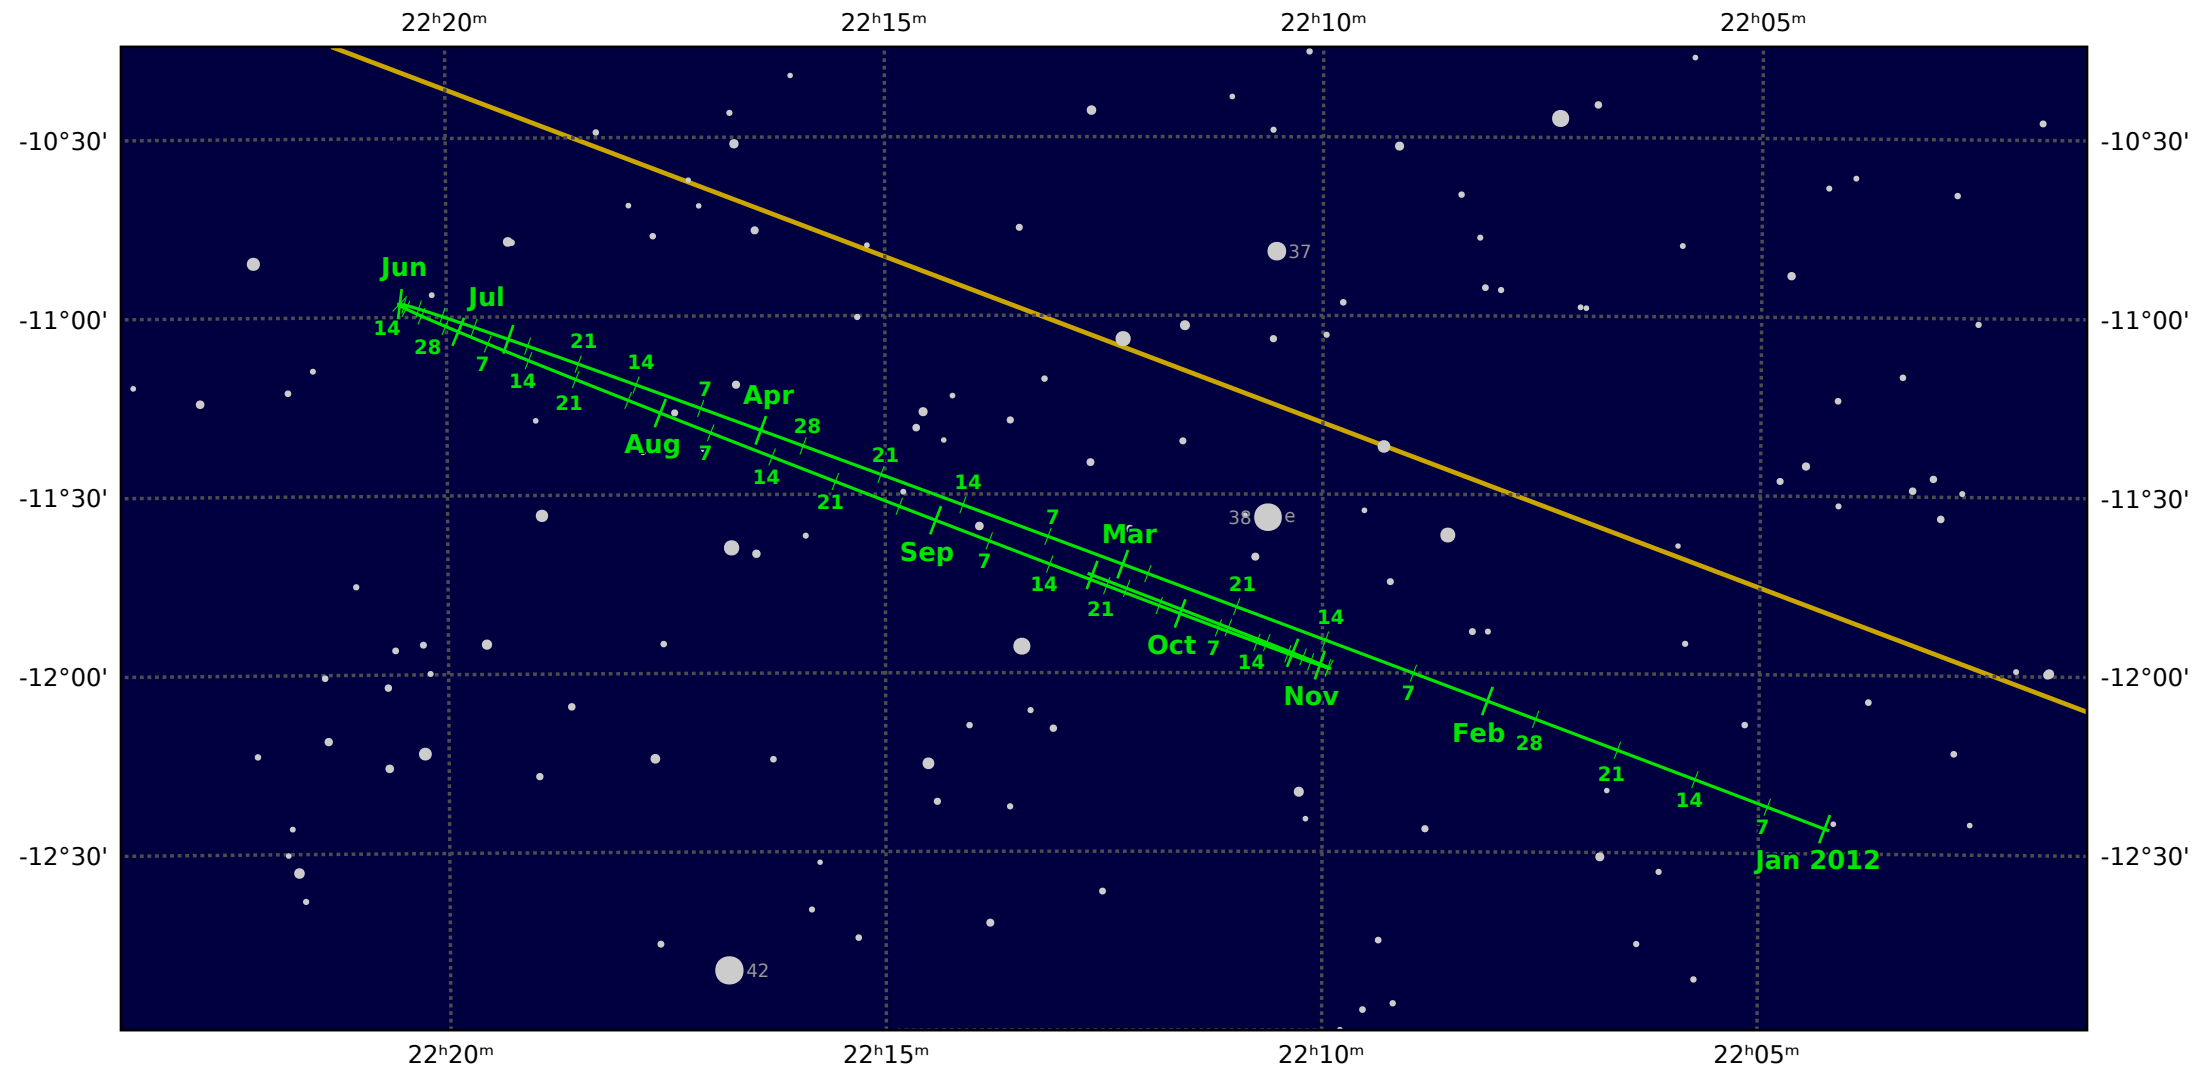

The path of Neptune in 2012

© Dominic Ford 2011–2020. Downloaded from <https://in-the-sky.org>

Magnitude scale: •10.5 •10.0 •9.5 •9.0 •8.5 •8.0 •7.5 •7.0 •6.5 •6.0 •5.5 ●5.0

— Ecliptic Plane — Galactic Plane