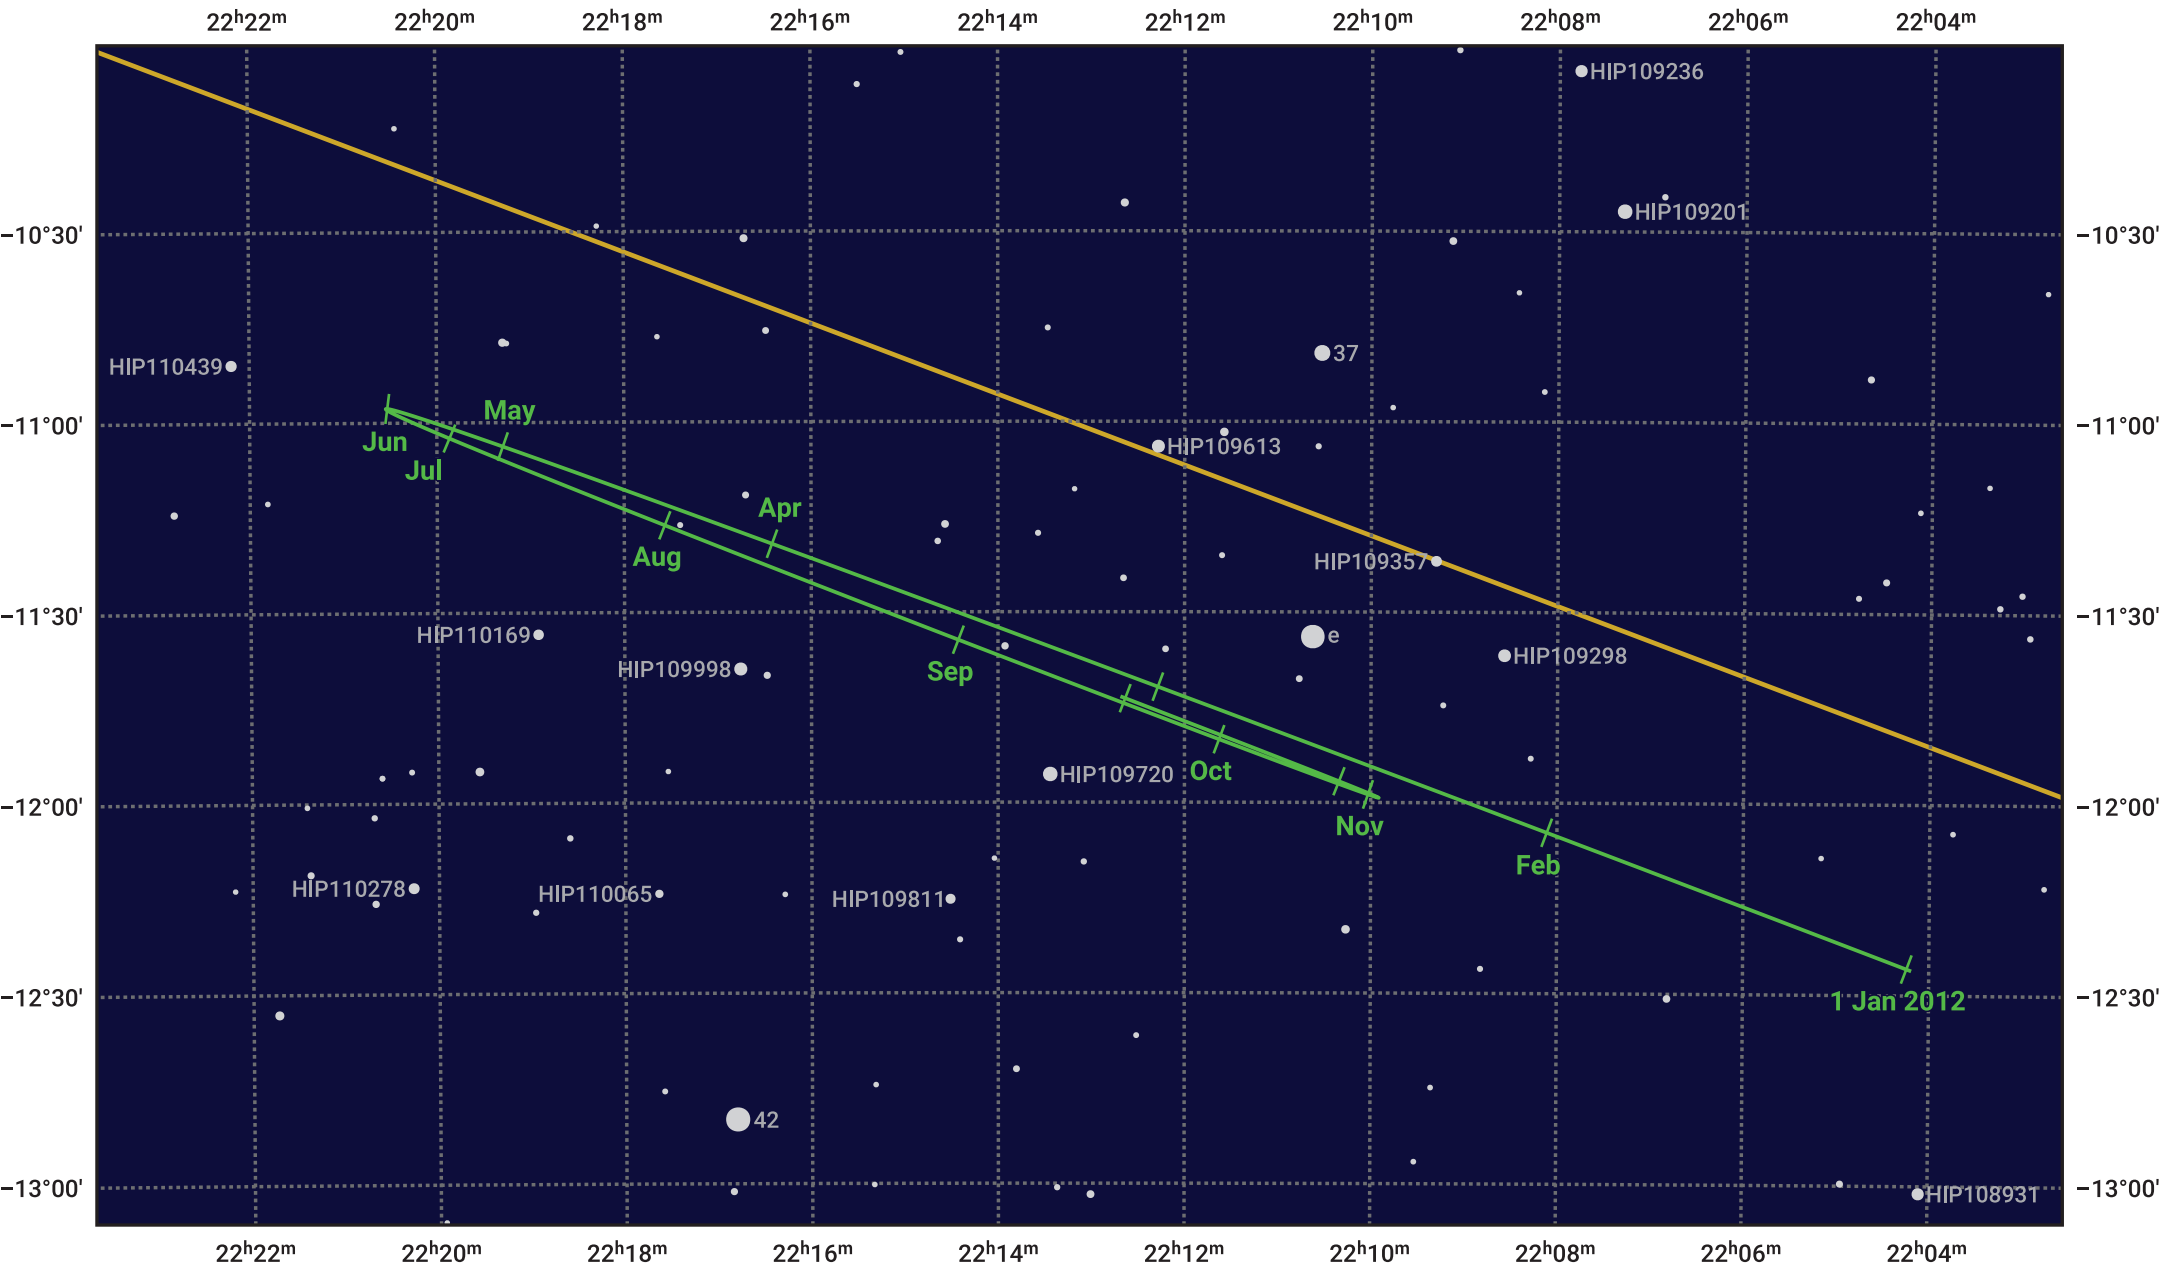

The path of Neptune in 2012

© Dominic Ford 2011–2024. Date markers placed at midnight UTC. Downloaded from <https://in-the-sky.org>

Magnitude scale: ● 10.0 ● 9.0 ● 8.0 ● 7.0 ● 6.0 ● 5.0

— Ecliptic Plane

- Galaxy
- Bright nebula
- Open cluster
- Globular cluster

Date	Mag	Angular size
2012 Jan 1	7.9	2.2"
2012 Apr 1	8.0	2.2"
2012 Jul 1	7.9	2.3"
2012 Oct 1	7.8	2.3"
2013 Jan 1	7.9	2.2"