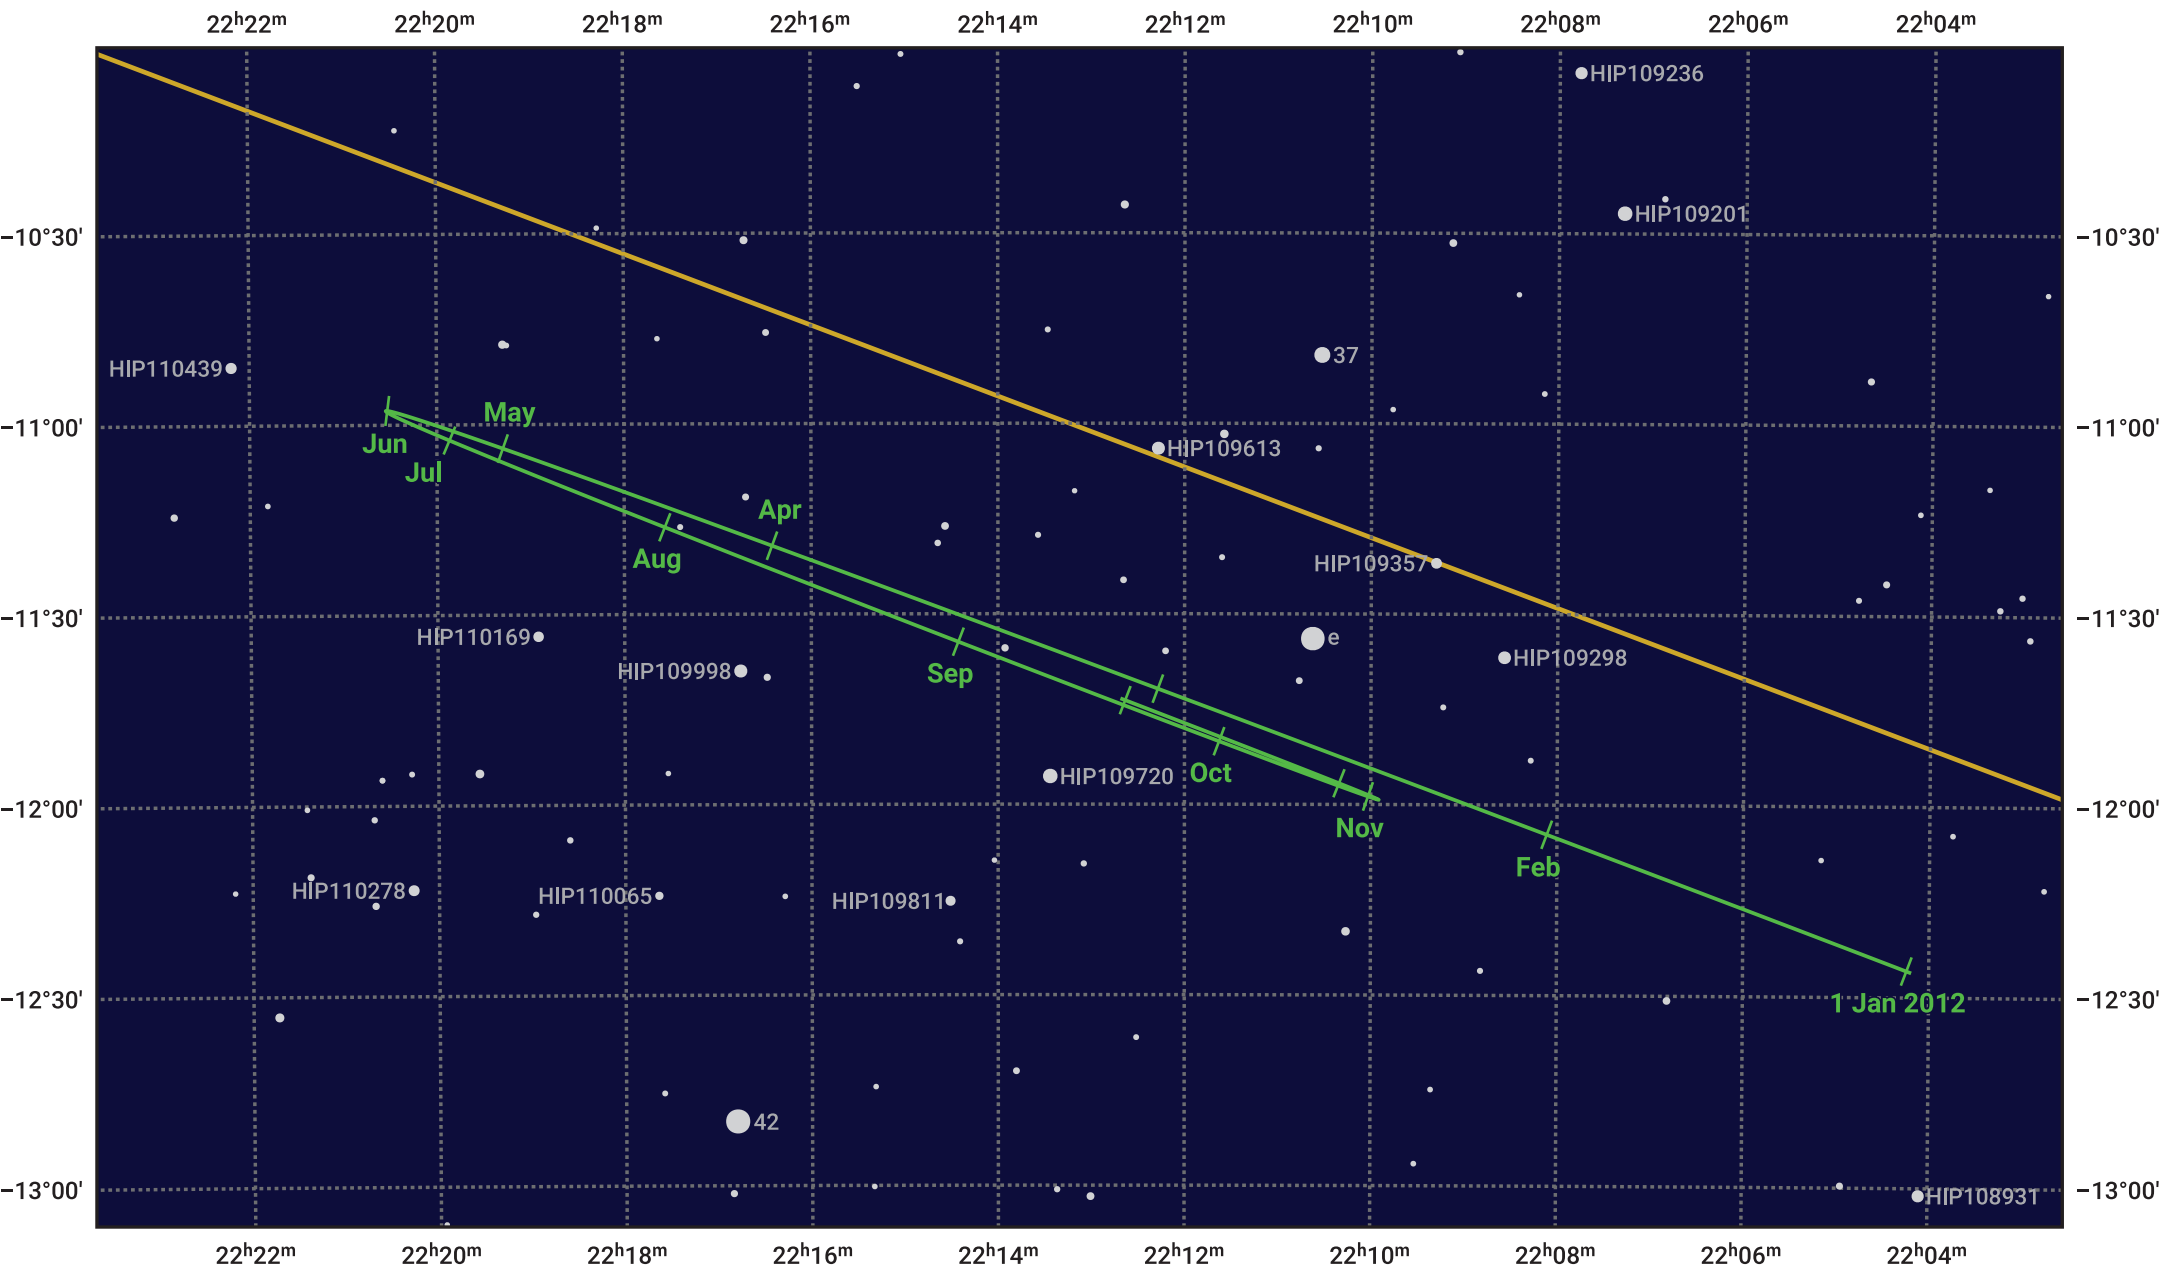

# The path of Neptune in 2012

© Dominic Ford 2011–2023. Date markers placed at midnight UTC. Downloaded from <https://in-the-sky.org>

Magnitude scale: • 10.0 • 9.0 • 8.0 • 7.0 • 6.0 • 5.0

— Ecliptic Plane

- Galaxy
- Bright nebula
- Open cluster
- ⊕ Globular cluster

Date	Mag	Angular size
2012 Jan 1	7.9	2.2"
2012 Apr 1	8.0	2.2"
2012 Jul 1	7.9	2.3"
2012 Oct 1	7.8	2.3"
2013 Jan 1	7.9	2.2"