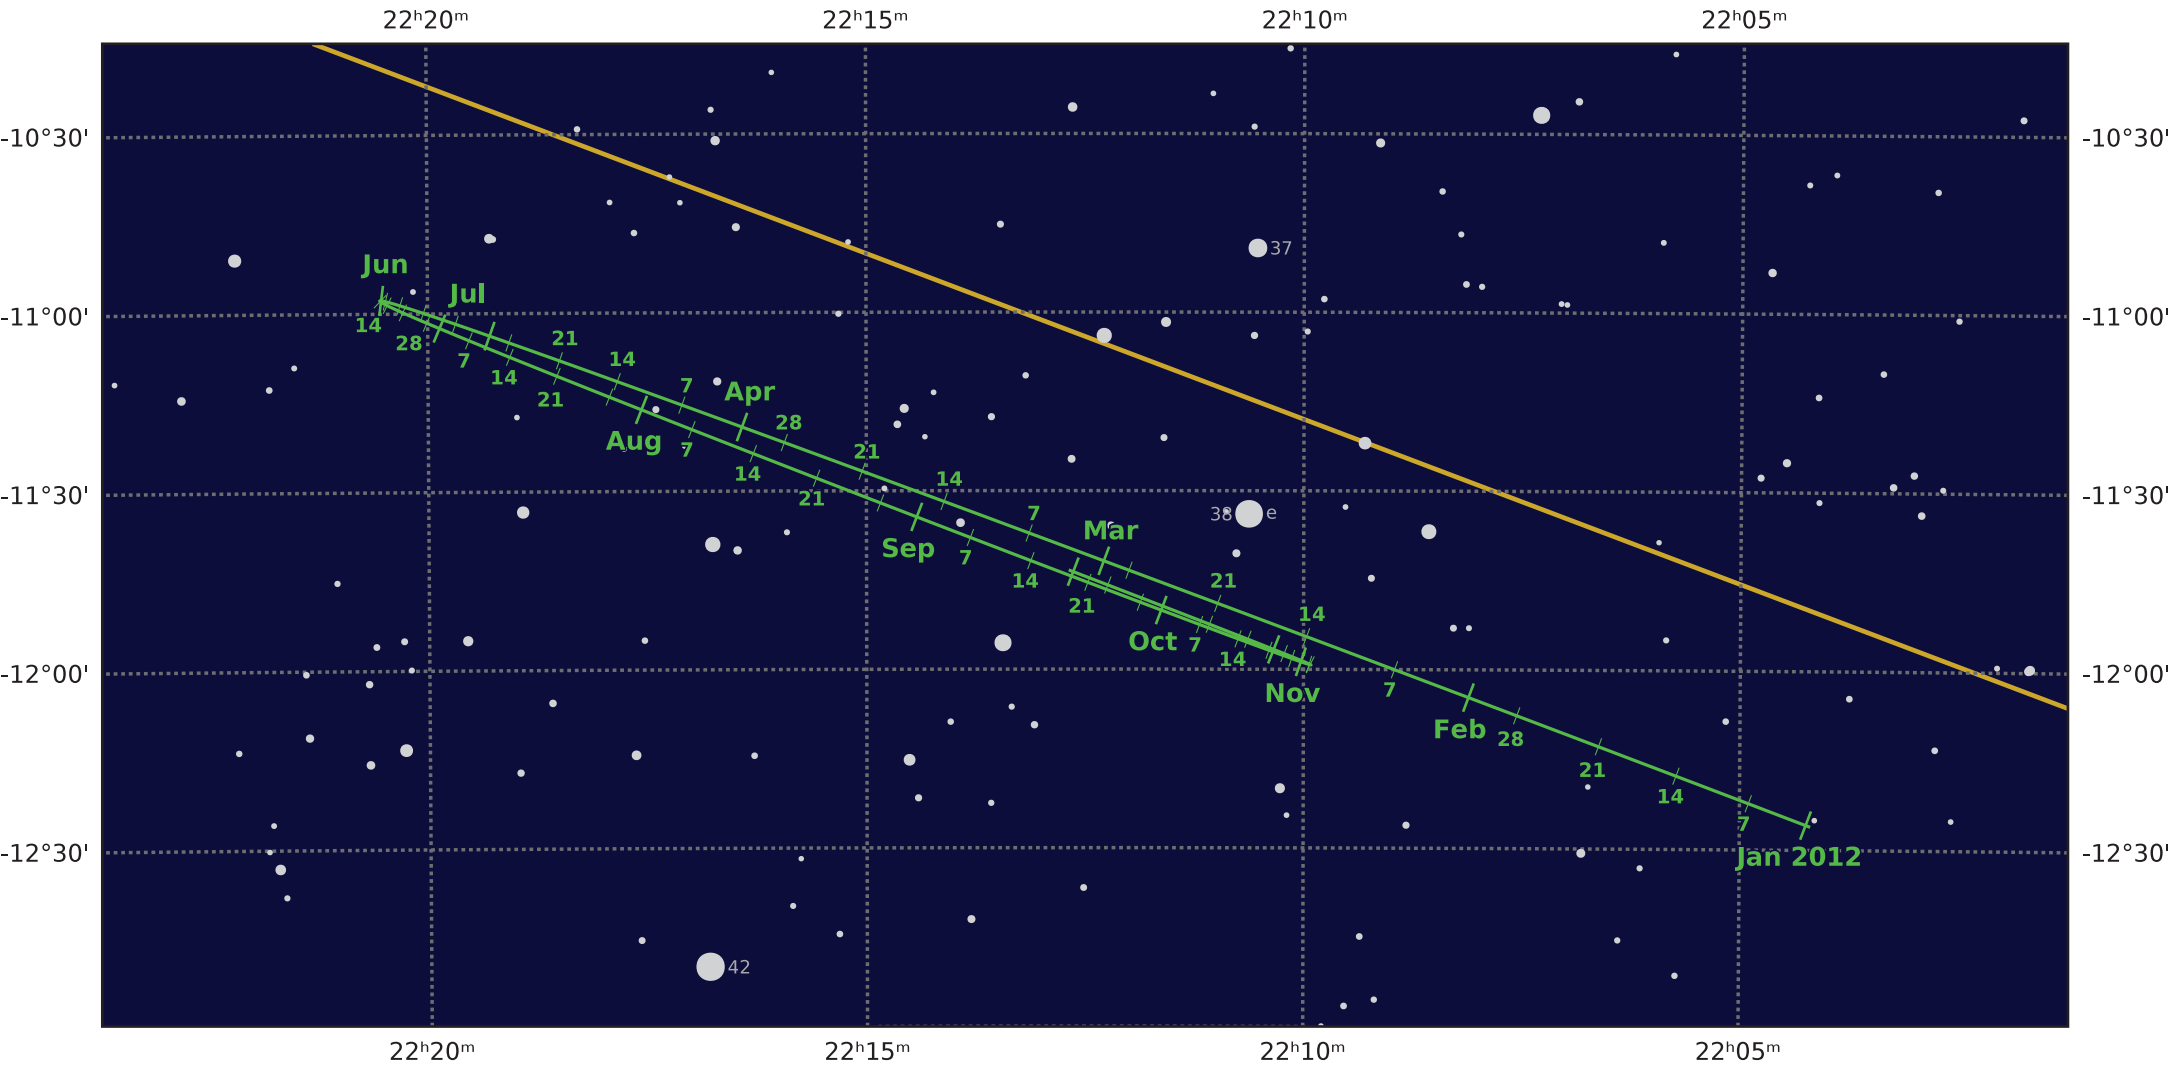

The path of Neptune in 2012

© Dominic Ford 2011-2020. Downloaded from <https://in-the-sky.org>

Magnitude scale: •10.5 •10.0 •9.5 •9.0 •8.5 •8.0 •7.5 •7.0 •6.5 •6.0 •5.5 •5.0

— Ecliptic Plane — Galactic Plane