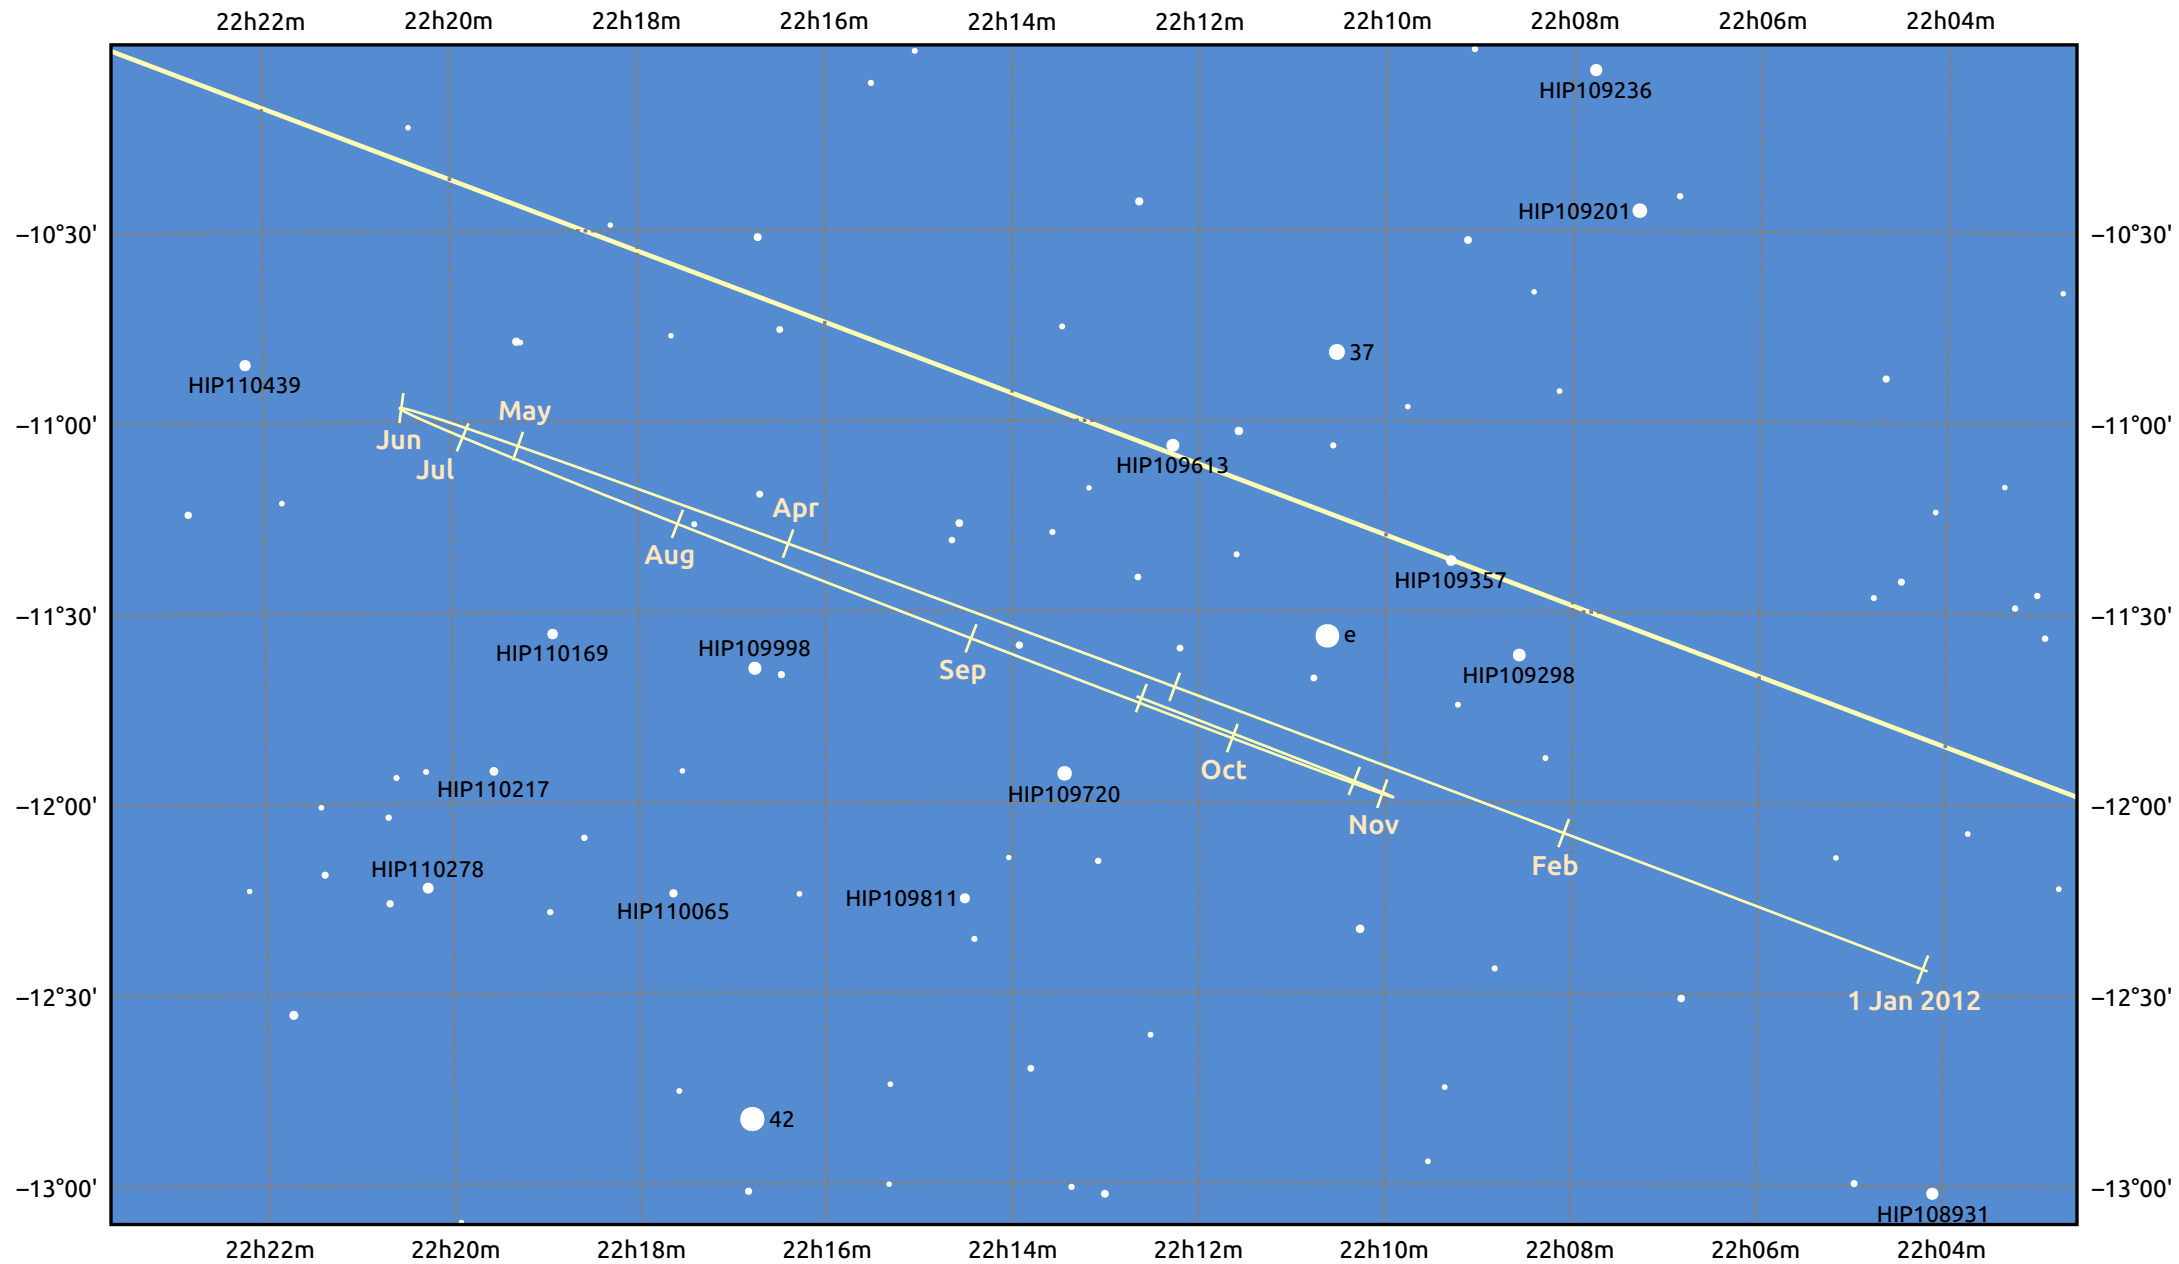

The path of Neptune in 2012

© Dominic Ford 2011–2025. Date markers placed at midnight UTC. Downloaded from <https://in-the-sky.org>

Magnitude scale: 10.0 9.0 8.0 7.0 6.0 5.0

Ecliptic Plane

Galaxy
 Bright nebula
 Open cluster
 Globular cluster
 Planetary nebula

| Date | Mag | Angular size |
|------------|-----|--------------|
| 2012 Jan 1 | 7.9 | 2.2" |
| 2012 Apr 1 | 8.0 | 2.2" |
| 2012 Jul 1 | 7.9 | 2.3" |
| 2012 Oct 1 | 7.8 | 2.3" |
| 2013 Jan 1 | 7.9 | 2.2" |