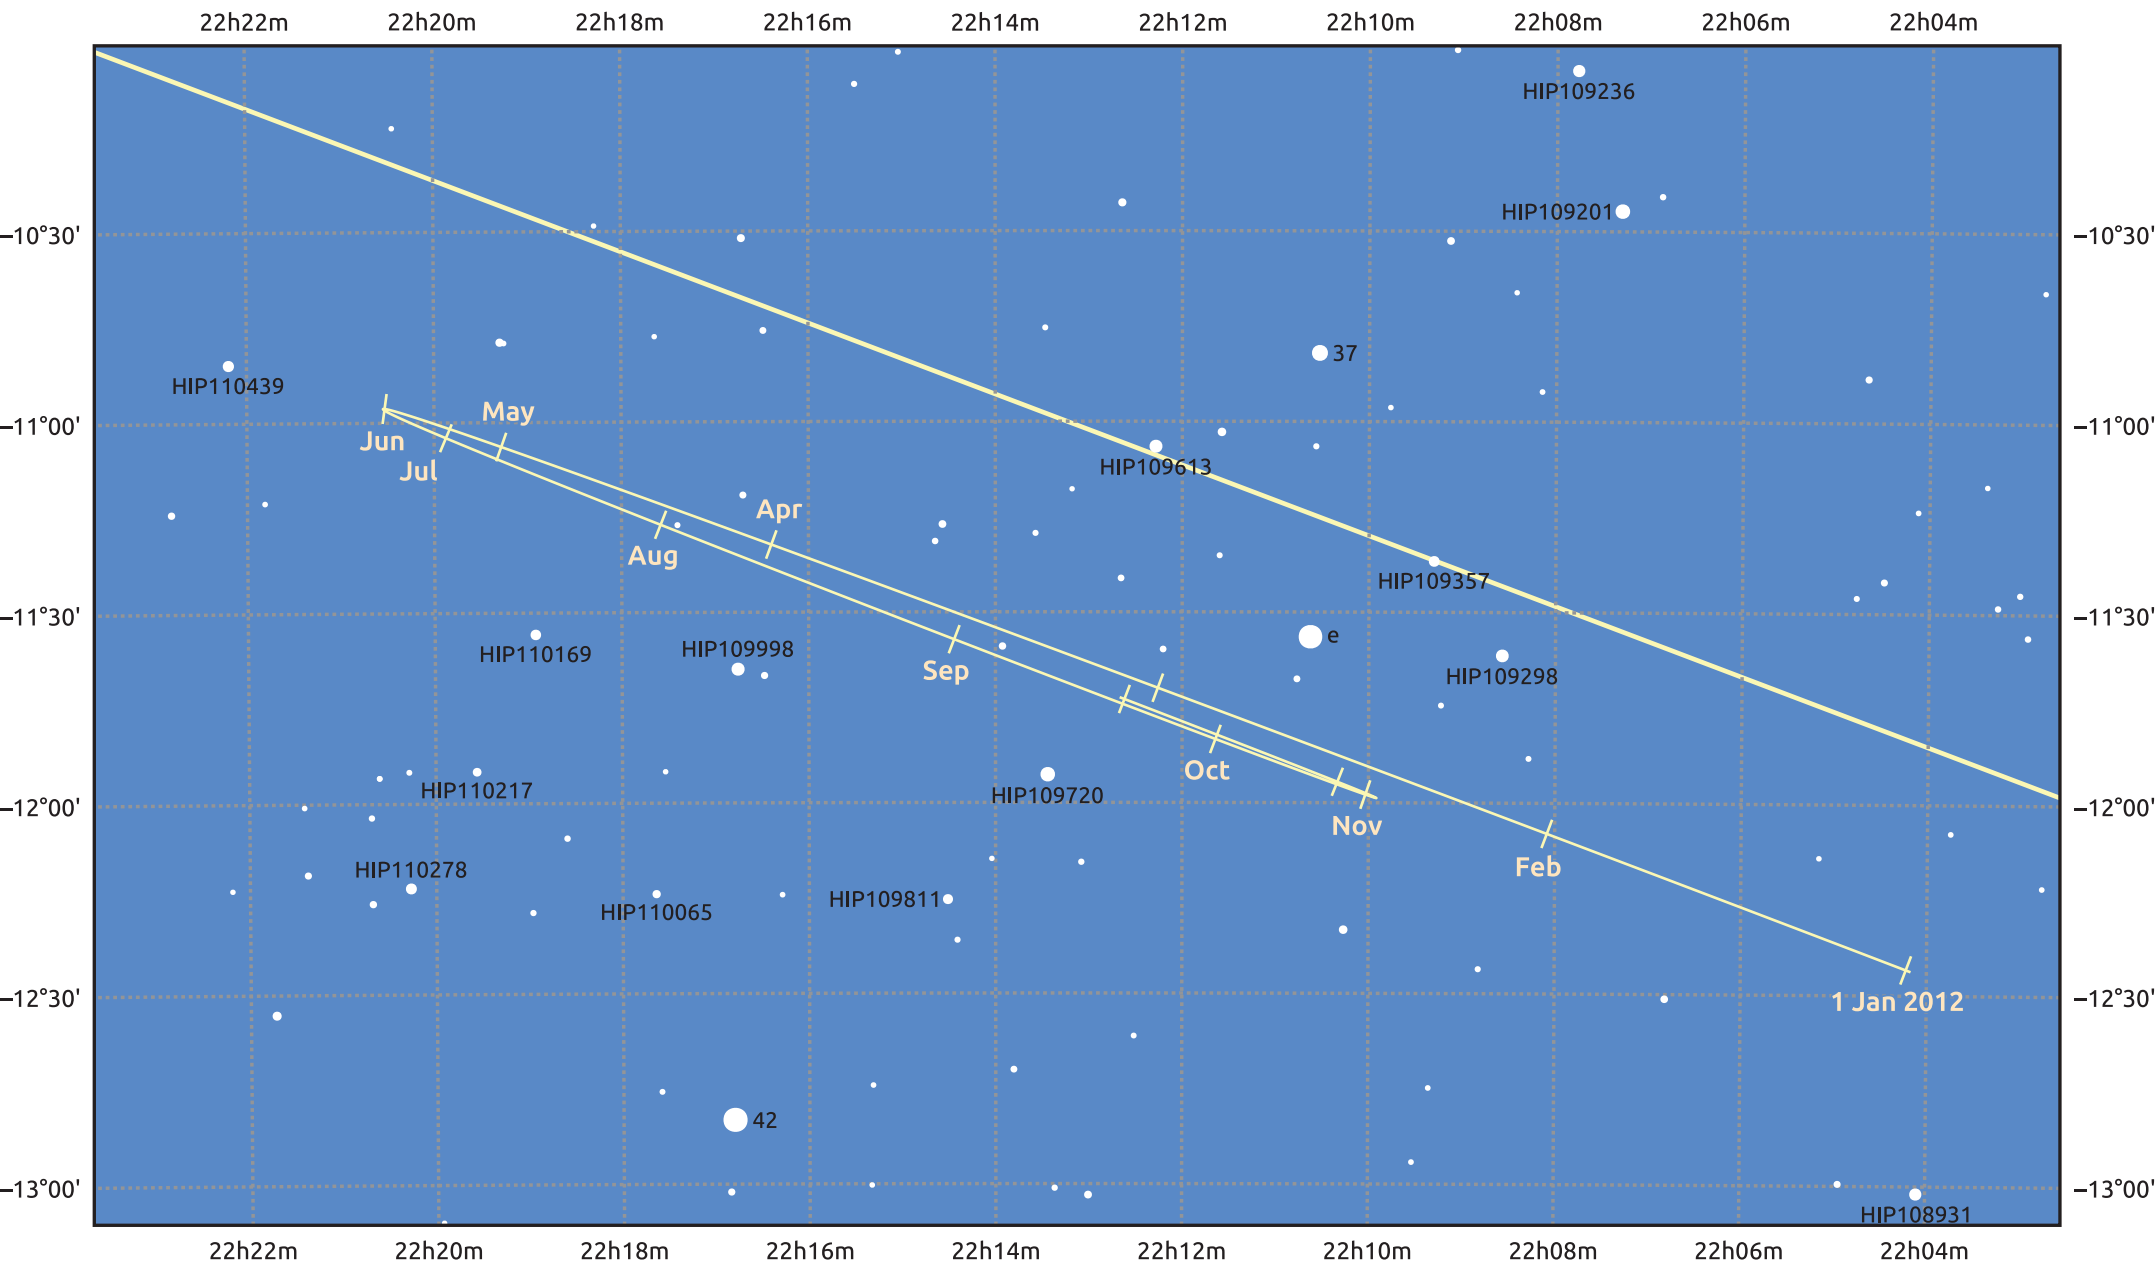

# The path of Neptune in 2012

© Dominic Ford 2011–2025. Date markers placed at midnight UTC. Downloaded from <https://in-the-sky.org>

Magnitude scale: ● 10.0 ● 9.0 ● 8.0 ● 7.0 ● 6.0 ● 5.0

— Ecliptic Plane

Galaxy Bright nebula Open cluster Globular cluster Planetary nebula

Date	Mag	Angular size
2012 Jan 1	7.9	2.2"
2012 Apr 1	8.0	2.2"
2012 Jul 1	7.9	2.3"
2012 Oct 1	7.8	2.3"
2013 Jan 1	7.9	2.2"