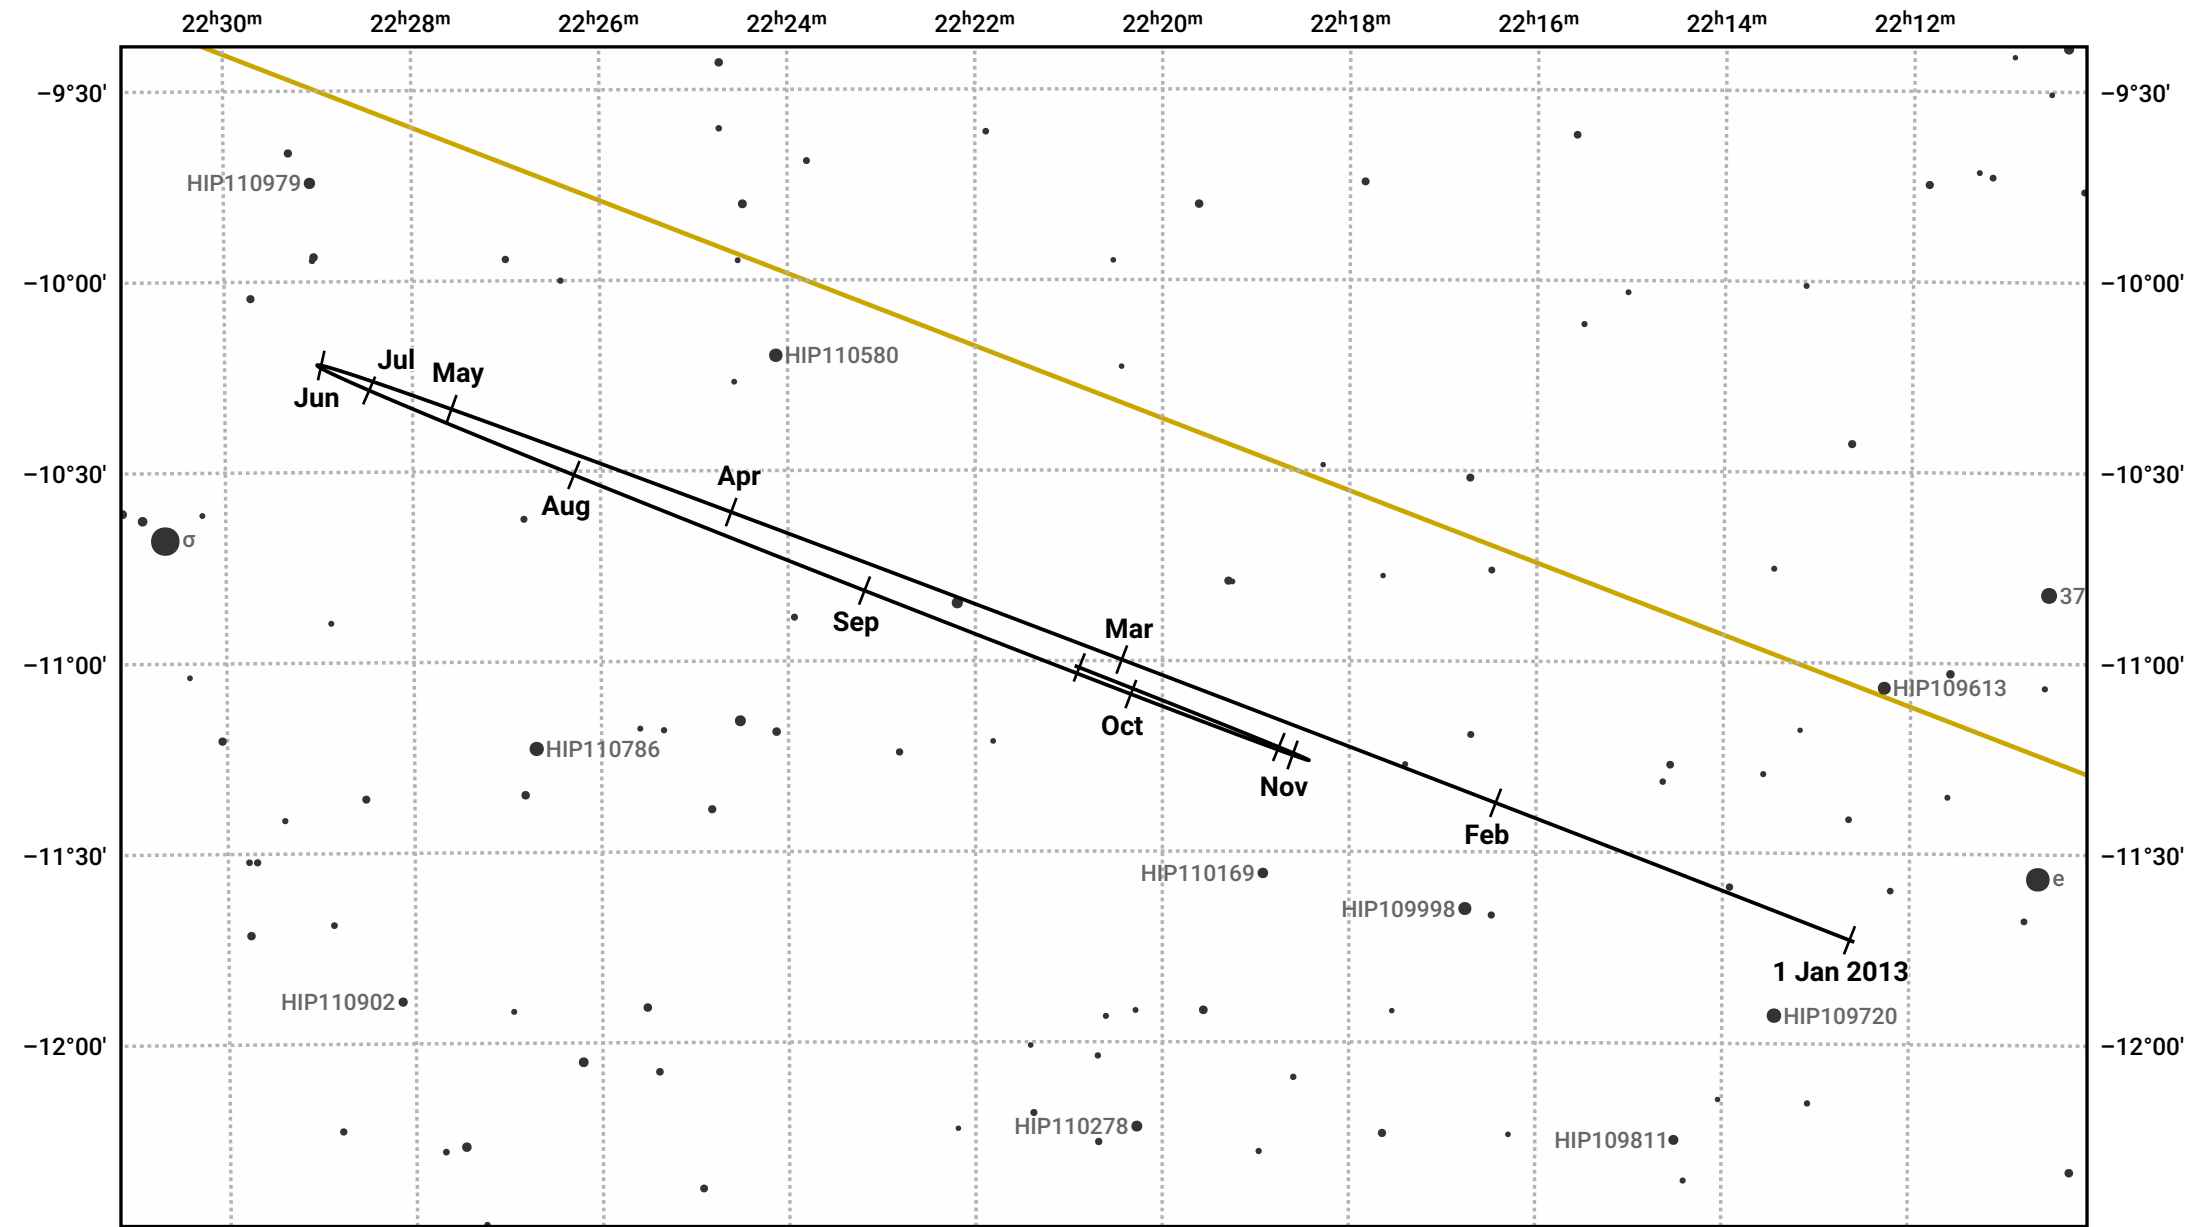

The path of Neptune in 2013

© Dominic Ford 2011–2023. Date markers placed at midnight UTC. Downloaded from <https://in-the-sky.org>

Magnitude scale: 10.0 9.0 8.0 7.0 6.0 5.0 4.0

Ecliptic Plane

Galaxy Bright nebula Open cluster + Globular cluster

Date	Mag	Angular size
2013 Jan 1	7.9	2.2"
2013 Apr 1	8.0	2.2"
2013 Jul 1	7.9	2.3"
2013 Oct 1	7.8	2.3"
2014 Jan 1	7.9	2.2"