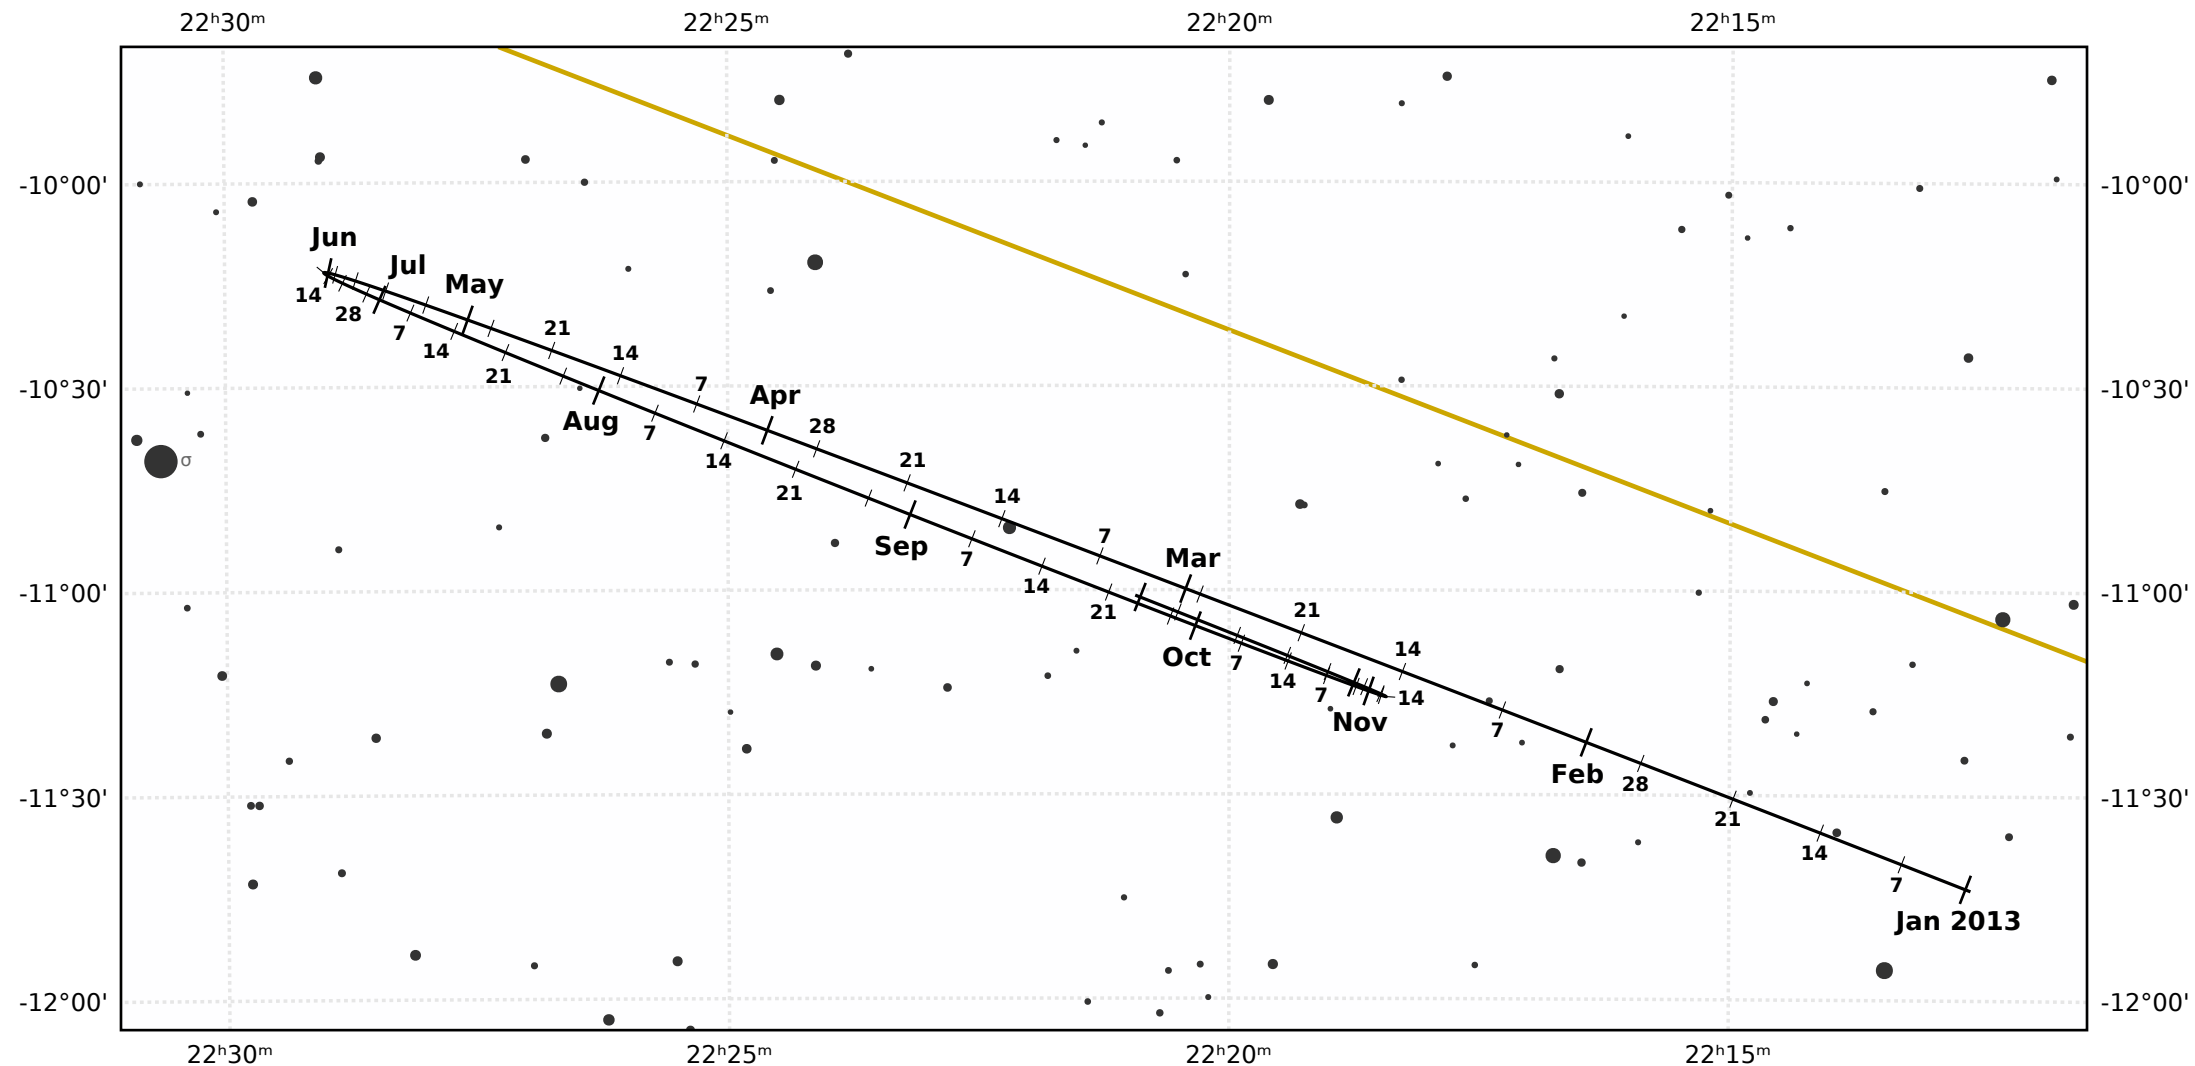

# The path of Neptune in 2013

© Dominic Ford 2011-2020. Downloaded from <https://in-the-sky.org>

Magnitude scale: •10.5 •10.0 •9.5 •9.0 •8.5 •8.0 •7.5 •7.0 •6.5 •6.0 •5.5 •5.0 •4.5

— The Equator — Ecliptic Plane — Galactic Plane