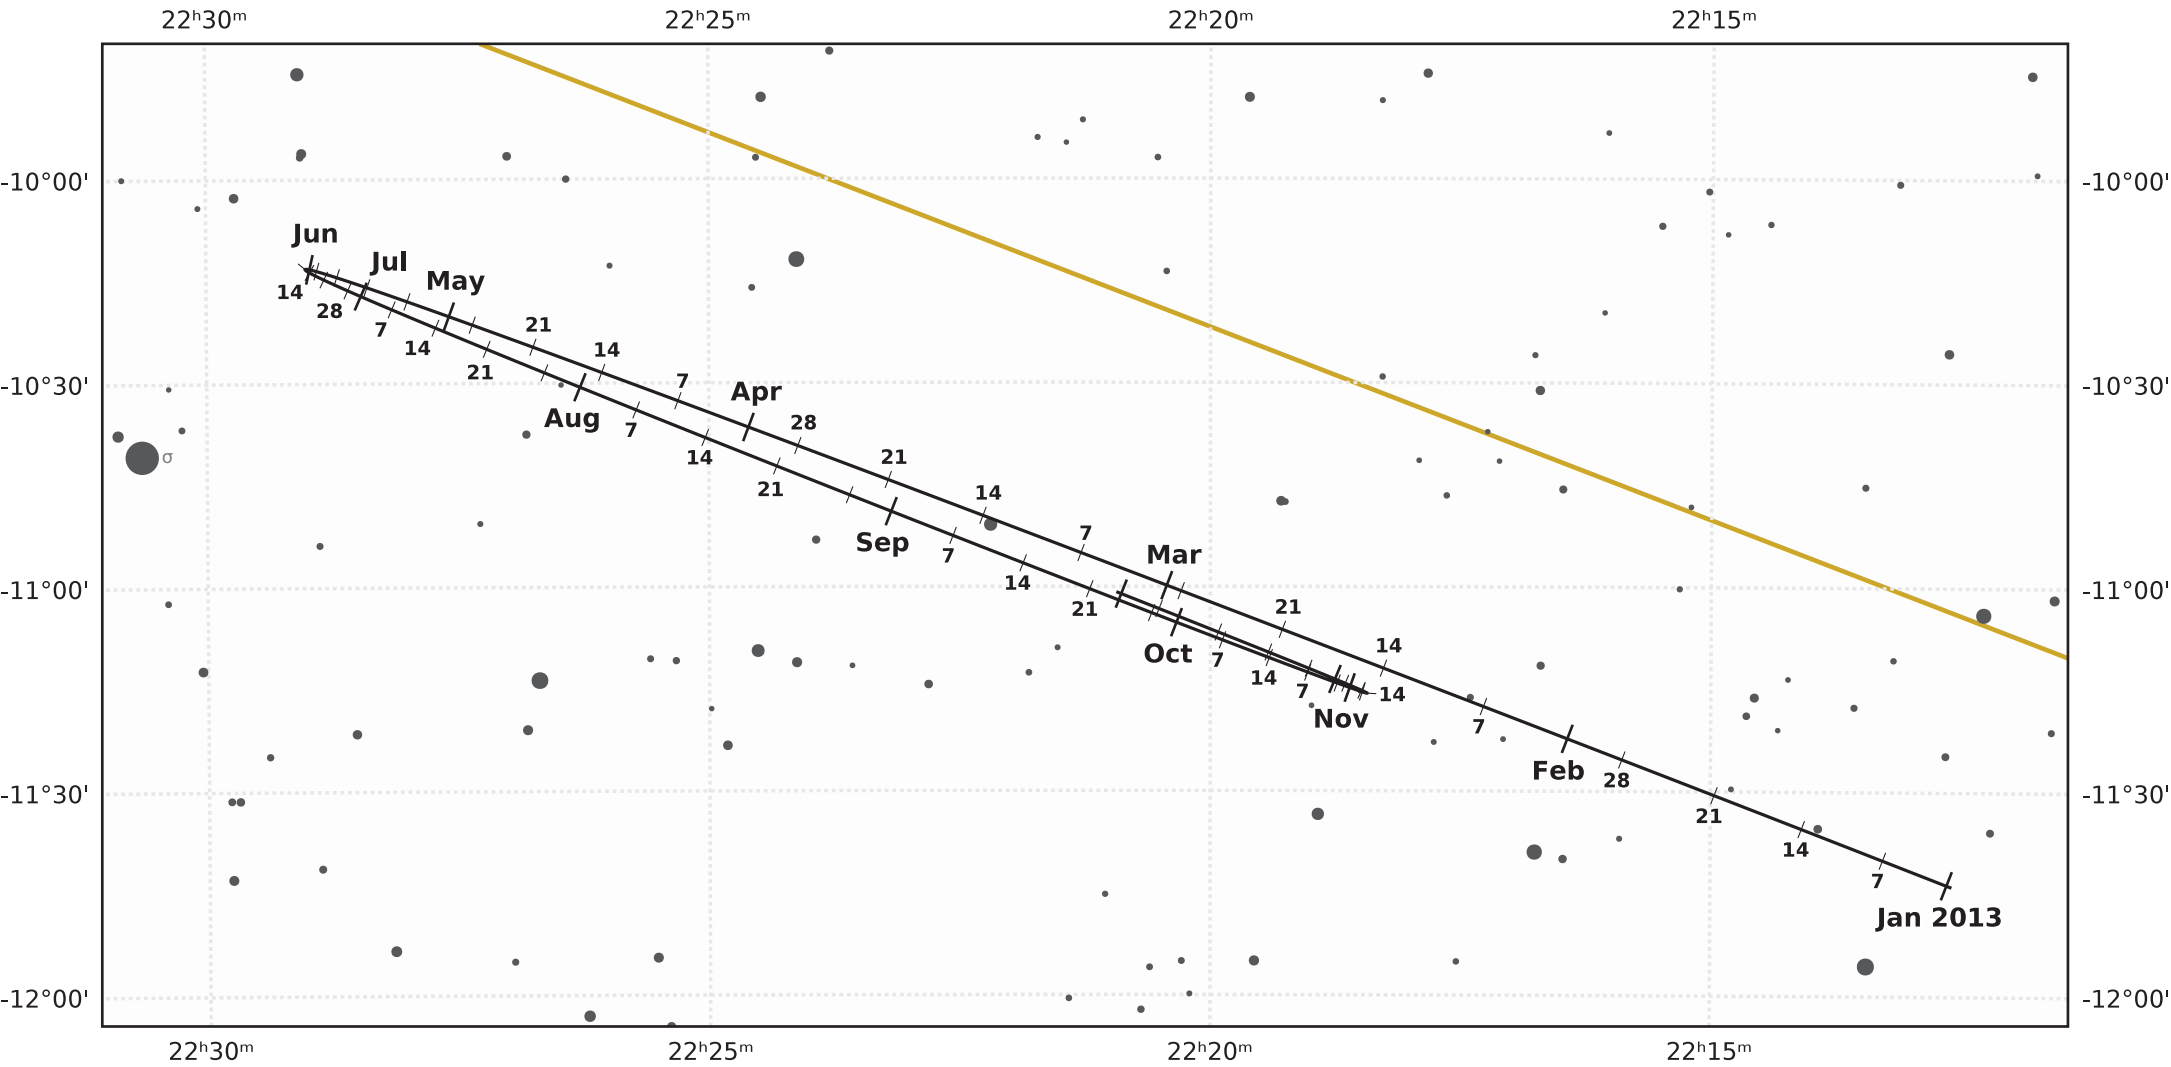

The path of Neptune in 2013

© Dominic Ford 2011-2020. Downloaded from <https://in-the-sky.org>

Magnitude scale: •10.5 •10.0 •9.5 •9.0 •8.5 •8.0 •7.5 •7.0 •6.5 ●6.0 ●5.5 ●5.0 ●4.5

— The Equator

— Ecliptic Plane

— Galactic Plane