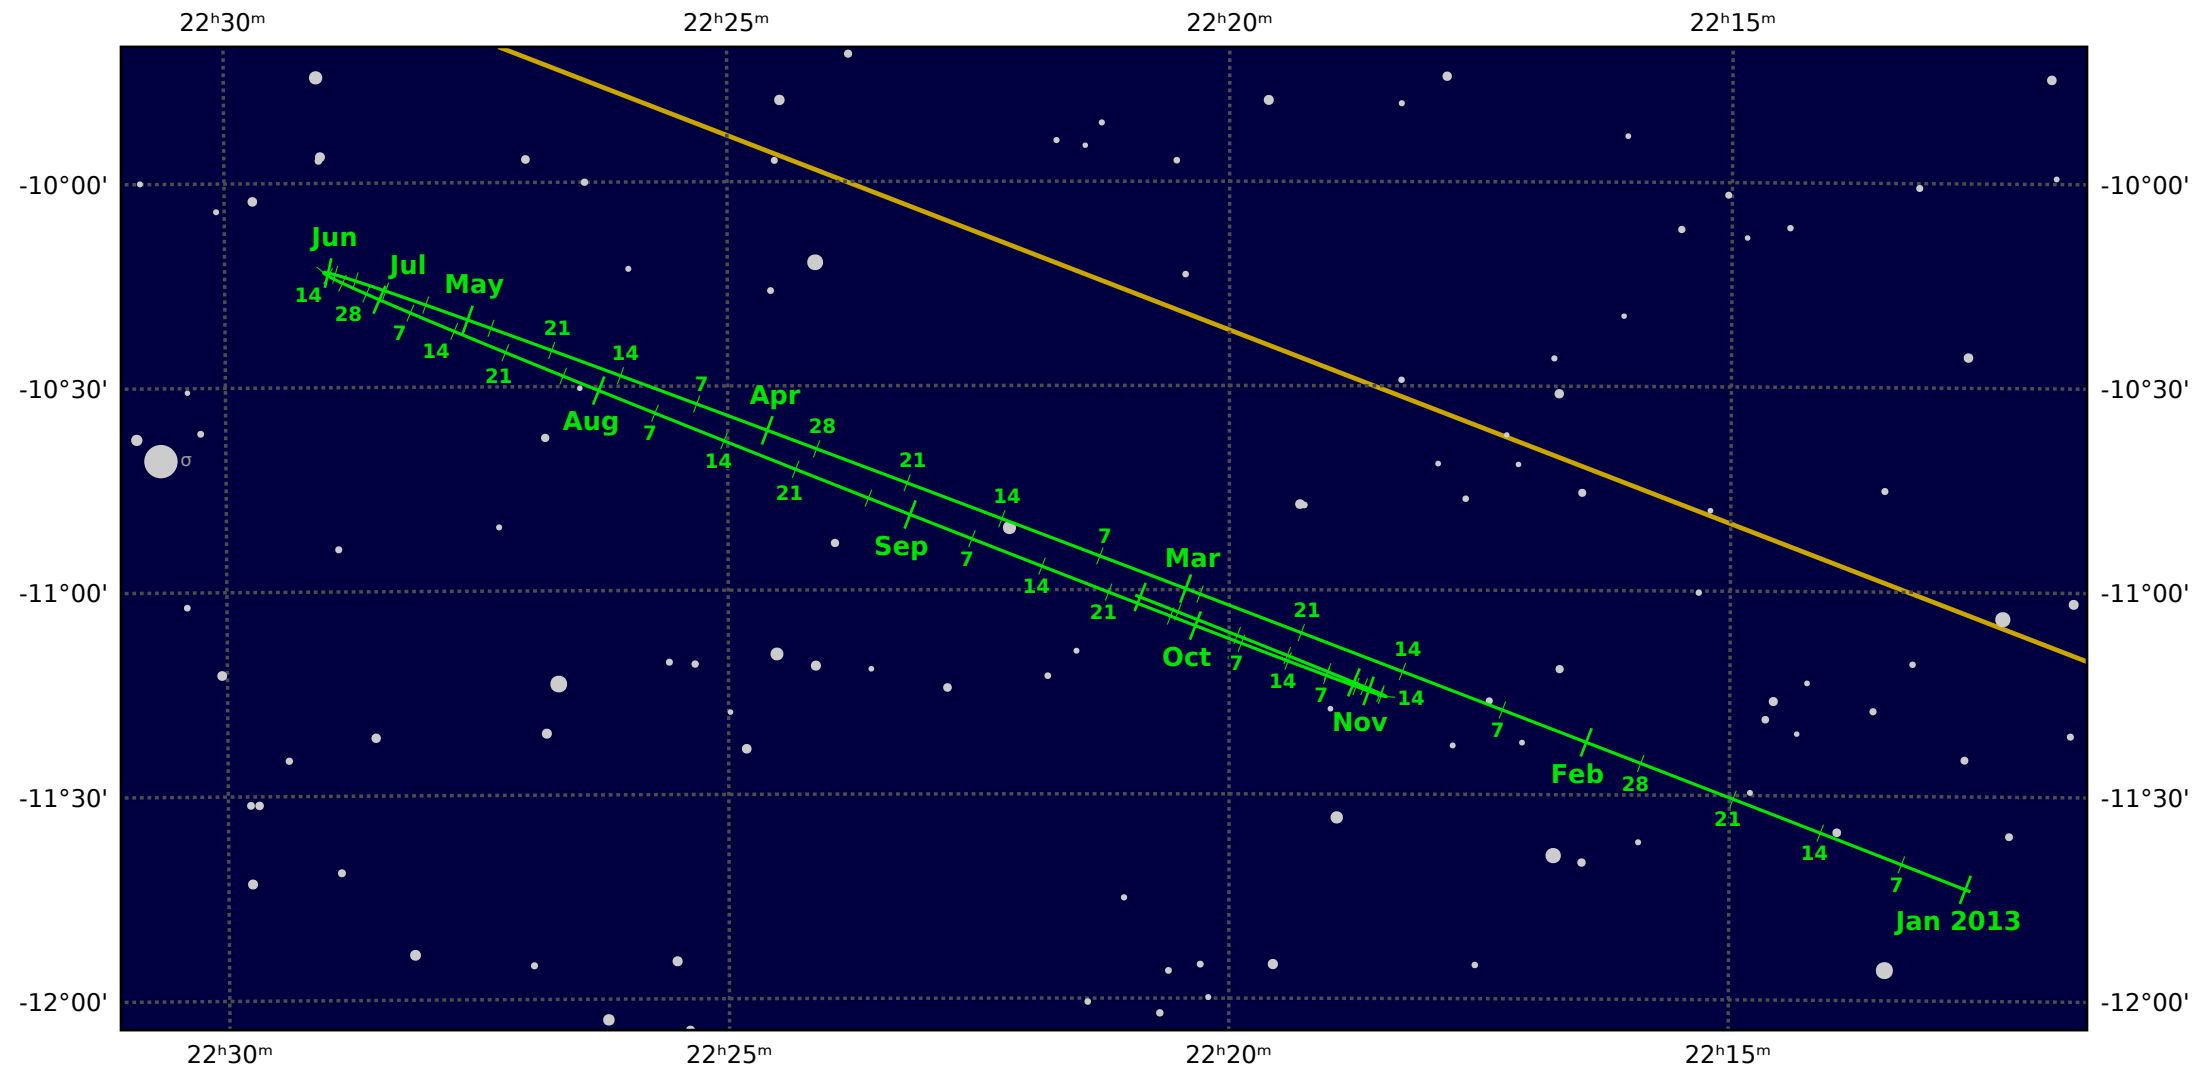

The path of Neptune in 2013

© Dominic Ford 2011-2020. Downloaded from <https://in-the-sky.org>

Magnitude scale: •10.5 •10.0 •9.5 •9.0 •8.5 •8.0 •7.5 •7.0 •6.5 •6.0 •5.5 •5.0 •4.5

— Ecliptic Plane — Galactic Plane