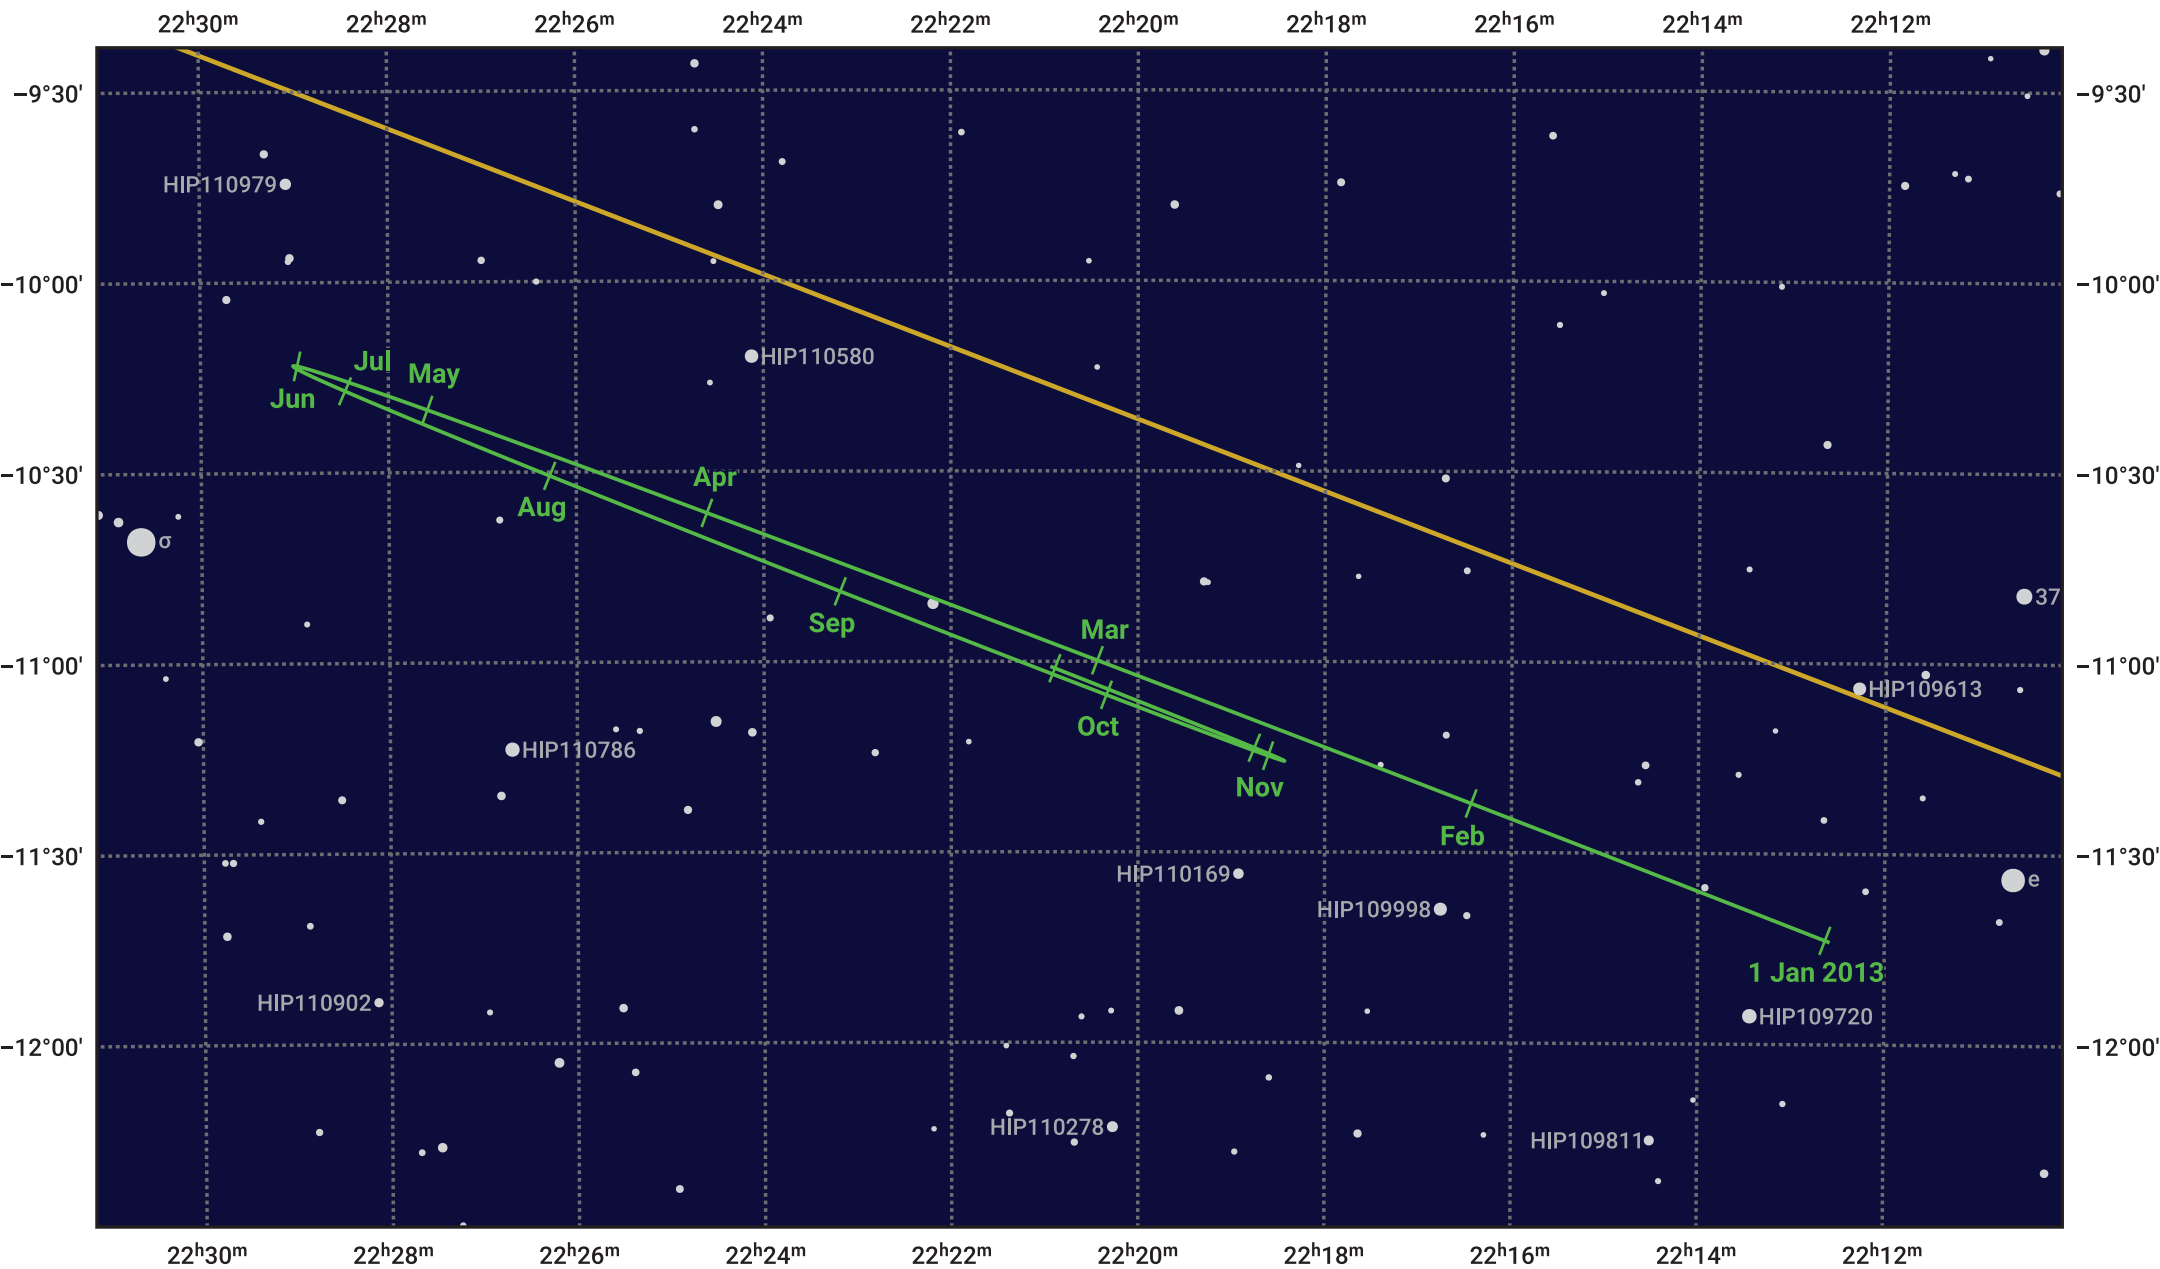

The path of Neptune in 2013

© Dominic Ford 2011–2024. Date markers placed at midnight UTC. Downloaded from <https://in-the-sky.org>

Magnitude scale: • 10.0 • 9.0 • 8.0 • 7.0 ● 6.0 ● 5.0 ● 4.0

— Ecliptic Plane

- Galaxy
- Bright nebula
- Open cluster
- Globular cluster

Date	Mag	Angular size
2013 Jan 1	7.9	2.2"
2013 Apr 1	8.0	2.2"
2013 Jul 1	7.9	2.3"
2013 Oct 1	7.8	2.3"
2014 Jan 1	7.9	2.2"