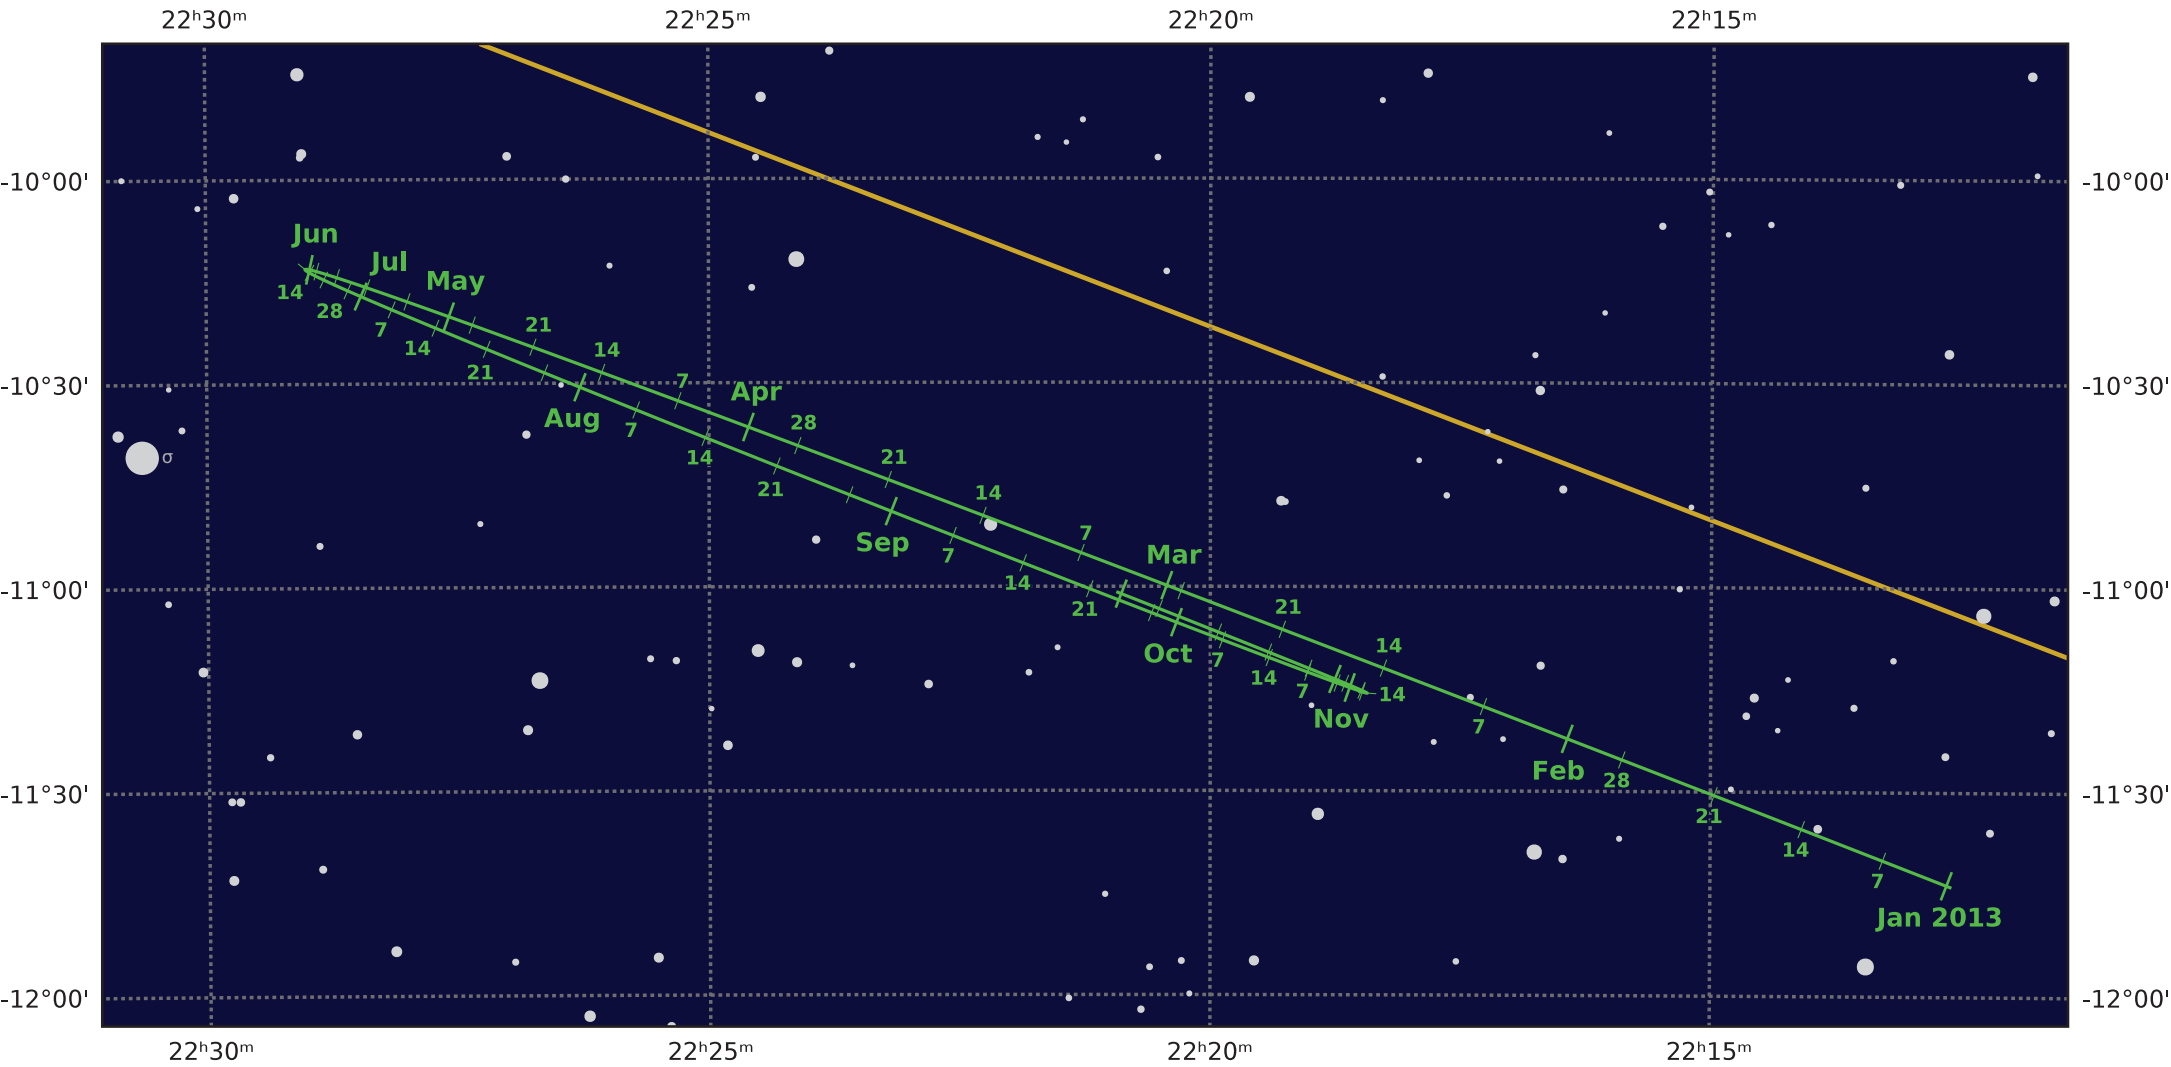

The path of Neptune in 2013

© Dominic Ford 2011-2020. Downloaded from <https://in-the-sky.org>

Magnitude scale: •10.5 •10.0 •9.5 •9.0 •8.5 •8.0 •7.5 •7.0 ●6.5 ●6.0 ●5.5 ●5.0 ●4.5

— Ecliptic Plane

— Galactic Plane