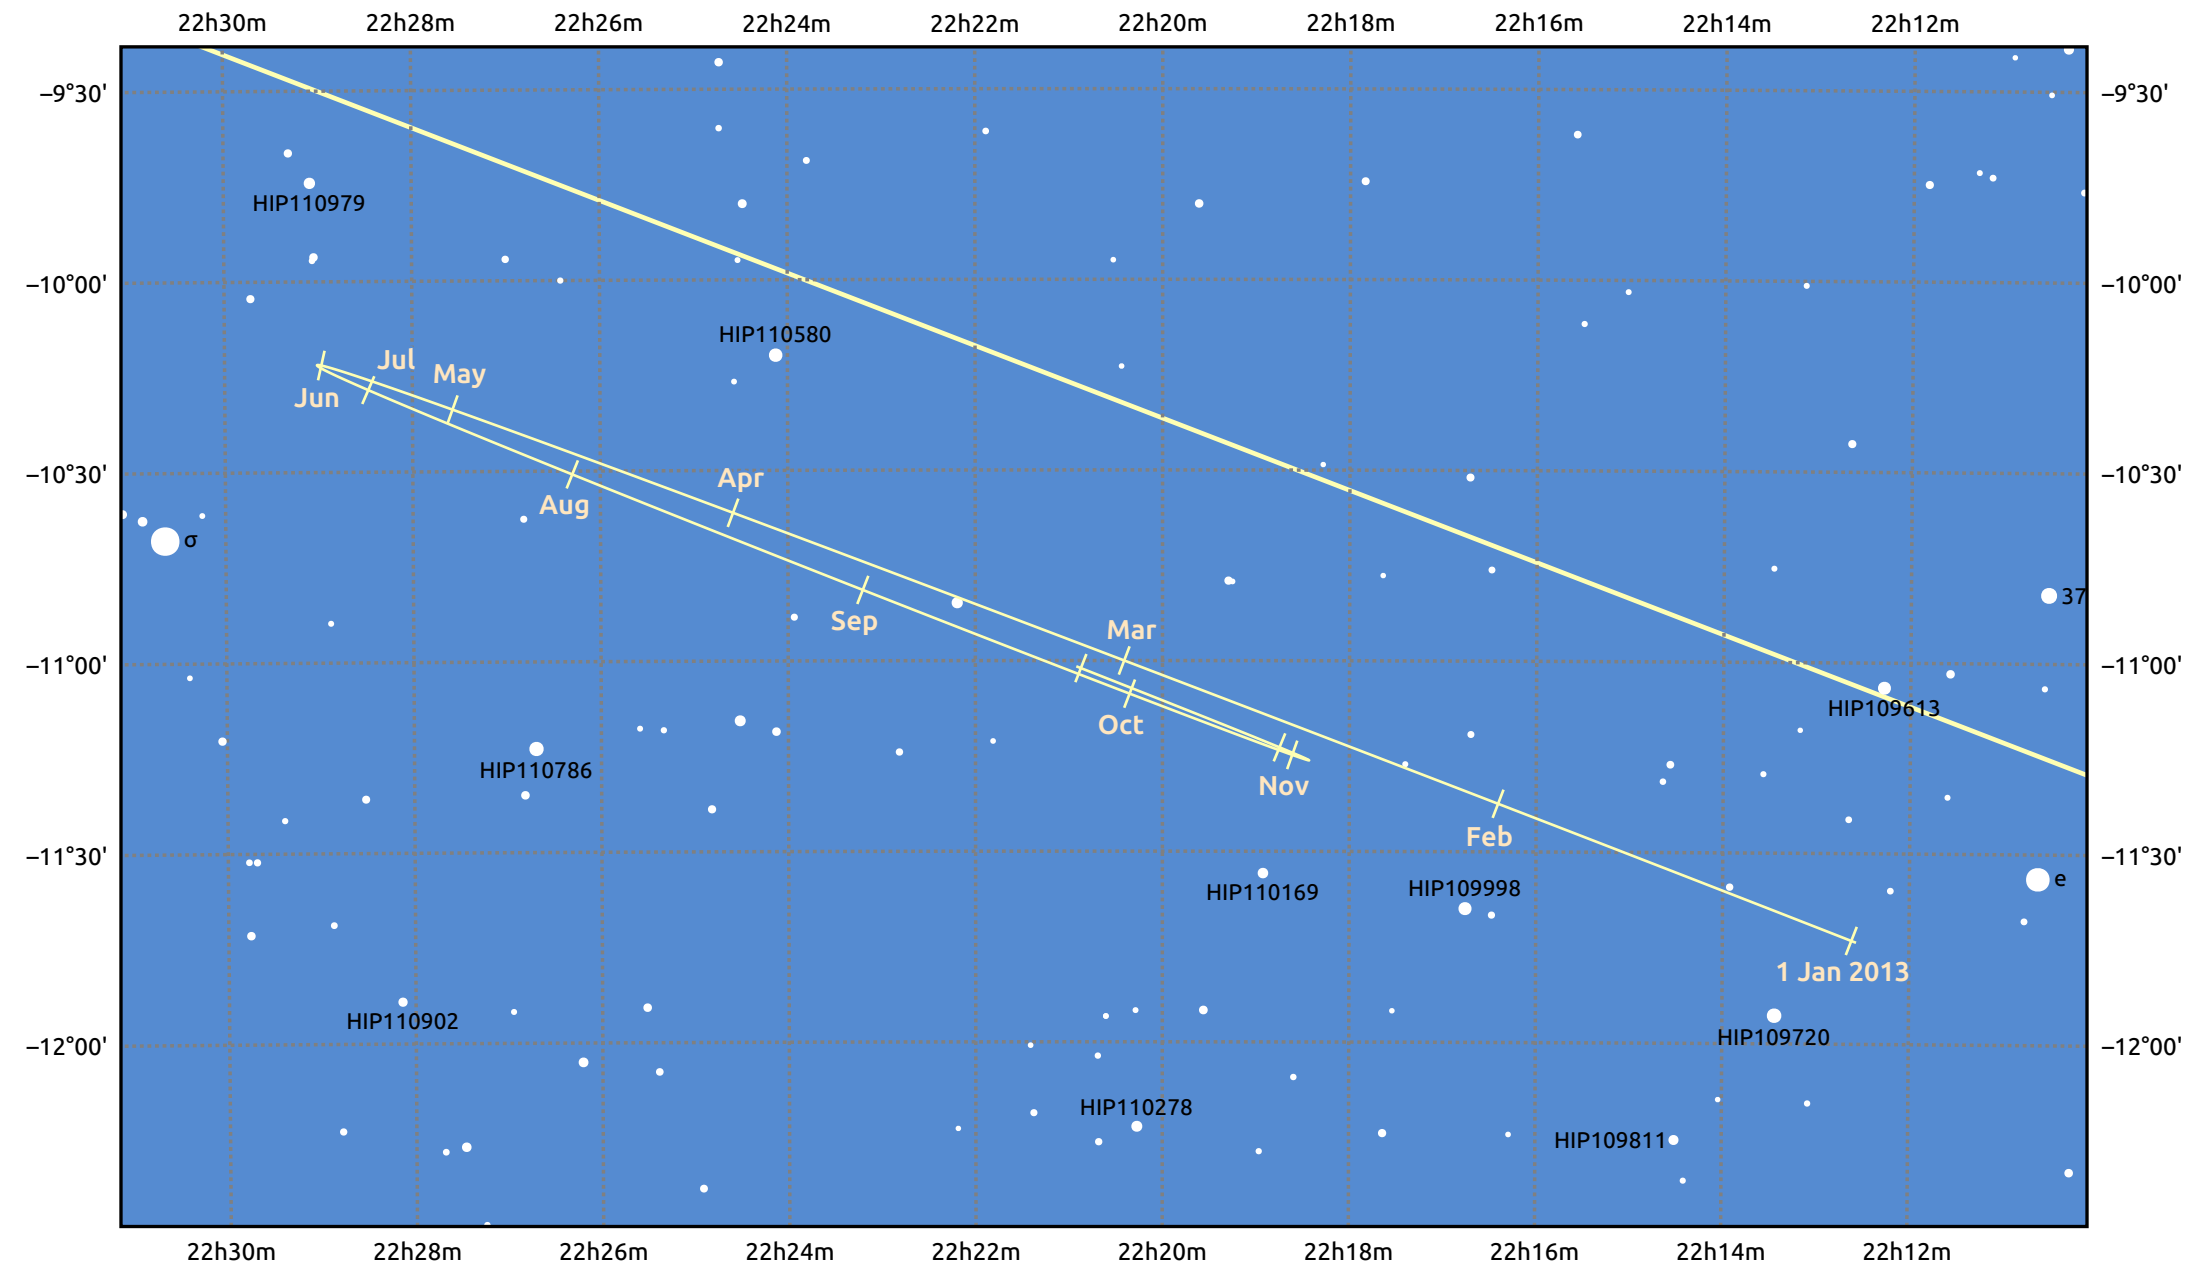

The path of Neptune in 2013

© Dominic Ford 2011–2025. Date markers placed at midnight UTC. Downloaded from <https://in-the-sky.org>

Magnitude scale: ● 10.0 ● 9.0 ● 8.0 ● 7.0 ● 6.0 ● 5.0 ● 4.0

— Ecliptic Plane

Galaxy Bright nebula Open cluster Globular cluster Planetary nebula

Date	Mag	Angular size
2013 Jan 1	7.9	2.2"
2013 Apr 1	8.0	2.2"
2013 Jul 1	7.9	2.3"
2013 Oct 1	7.8	2.3"
2014 Jan 1	7.9	2.2"