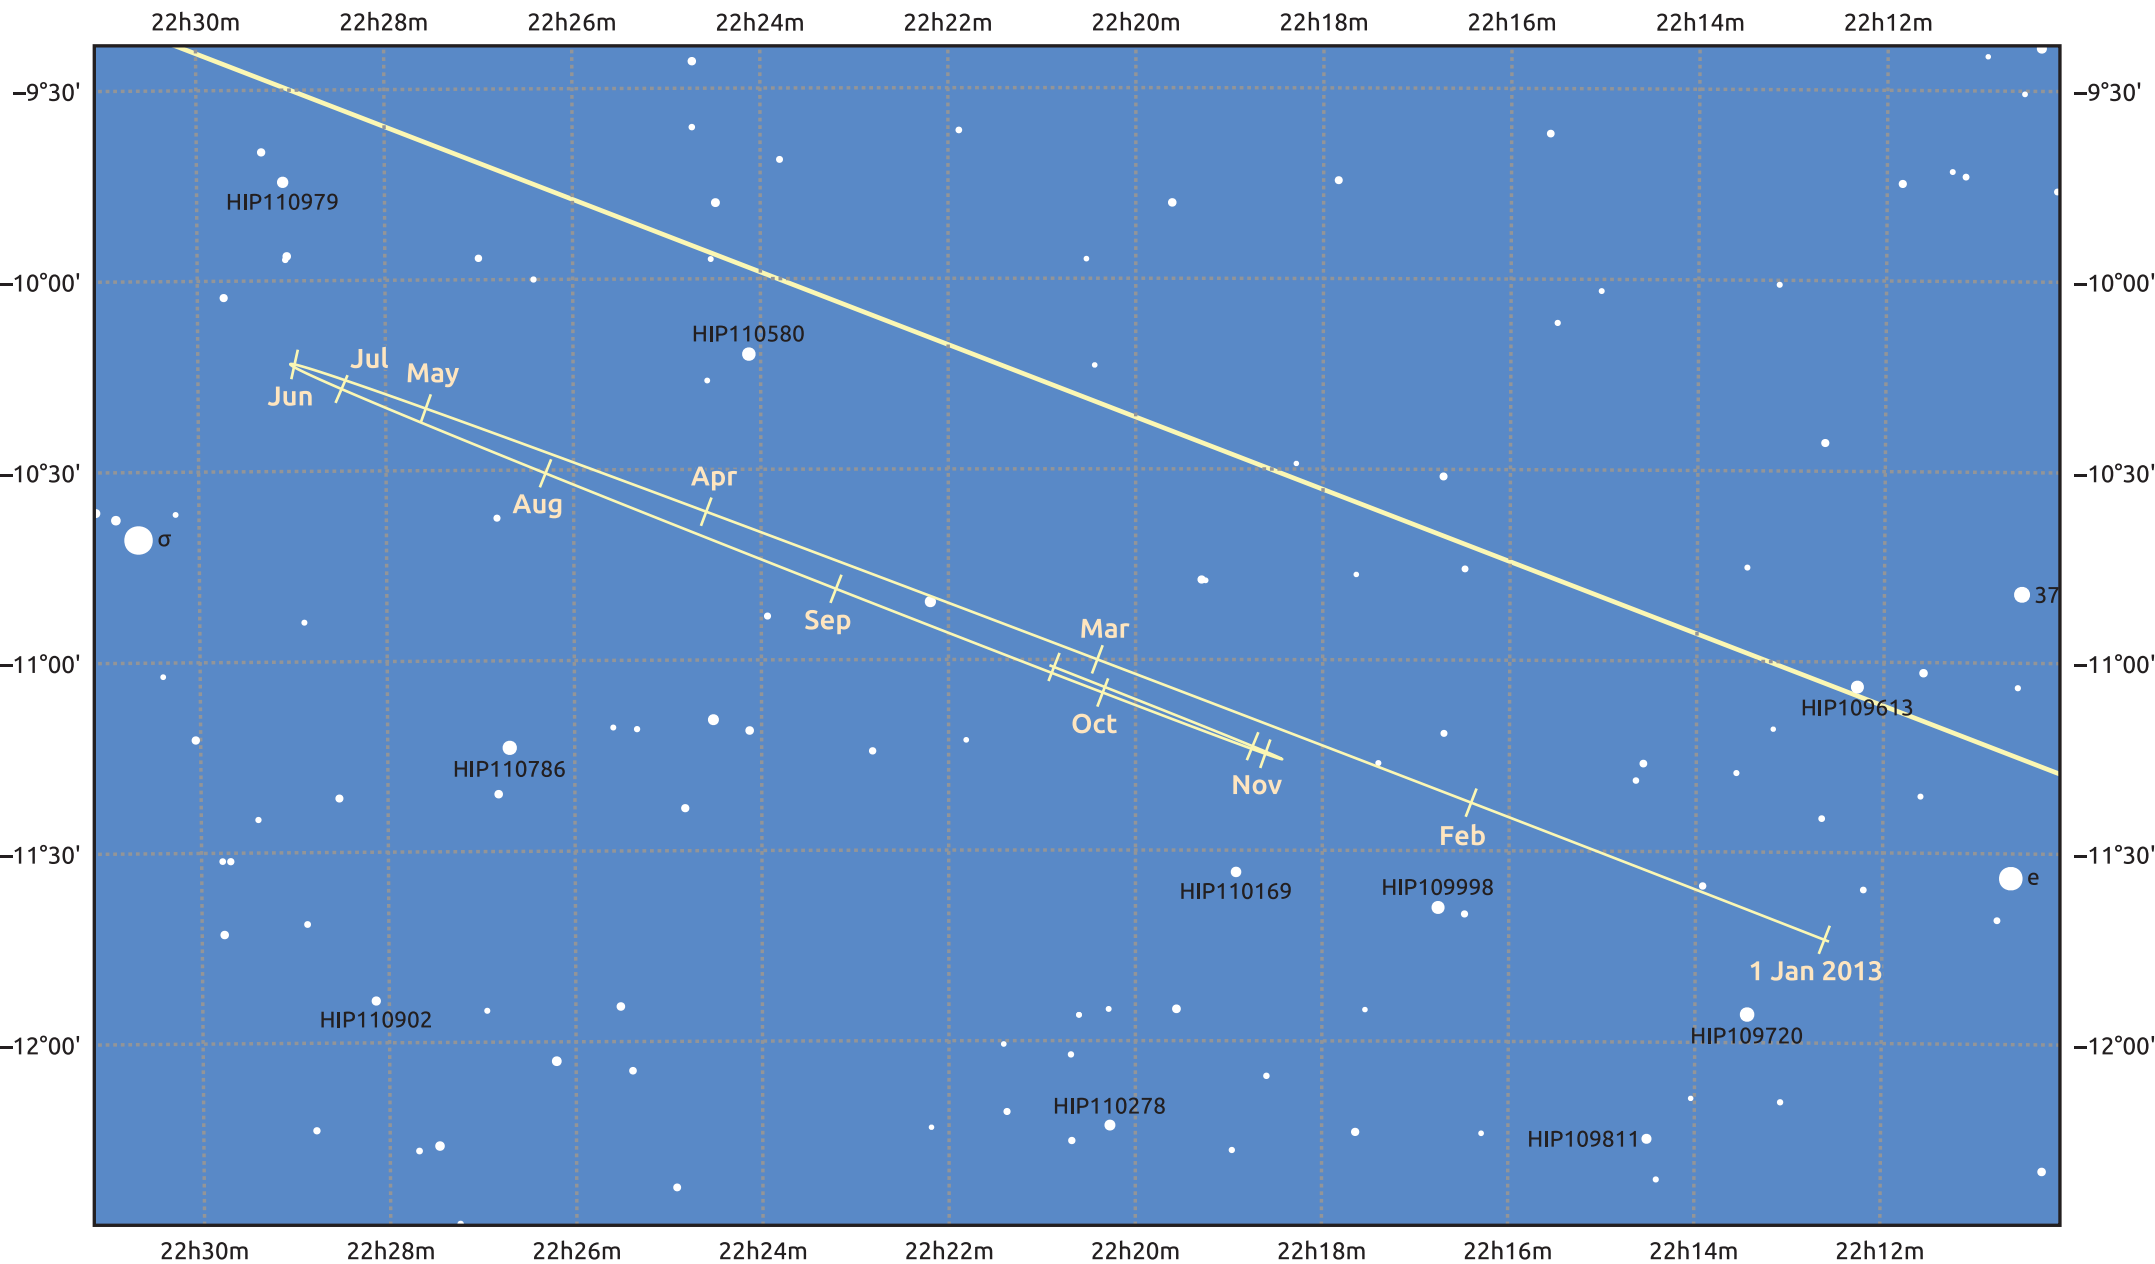

The path of Neptune in 2013

© Dominic Ford 2011–2025. Date markers placed at midnight UTC. Downloaded from <https://in-the-sky.org>

Magnitude scale: • 10.0 • 9.0 • 8.0 • 7.0 • 6.0 • 5.0 • 4.0

— Ecliptic Plane

Galaxy Bright nebula Open cluster Globular cluster Planetary nebula

Date	Mag	Angular size
2013 Jan 1	7.9	2.2"
2013 Apr 1	8.0	2.2"
2013 Jul 1	7.9	2.3"
2013 Oct 1	7.8	2.3"
2014 Jan 1	7.9	2.2"