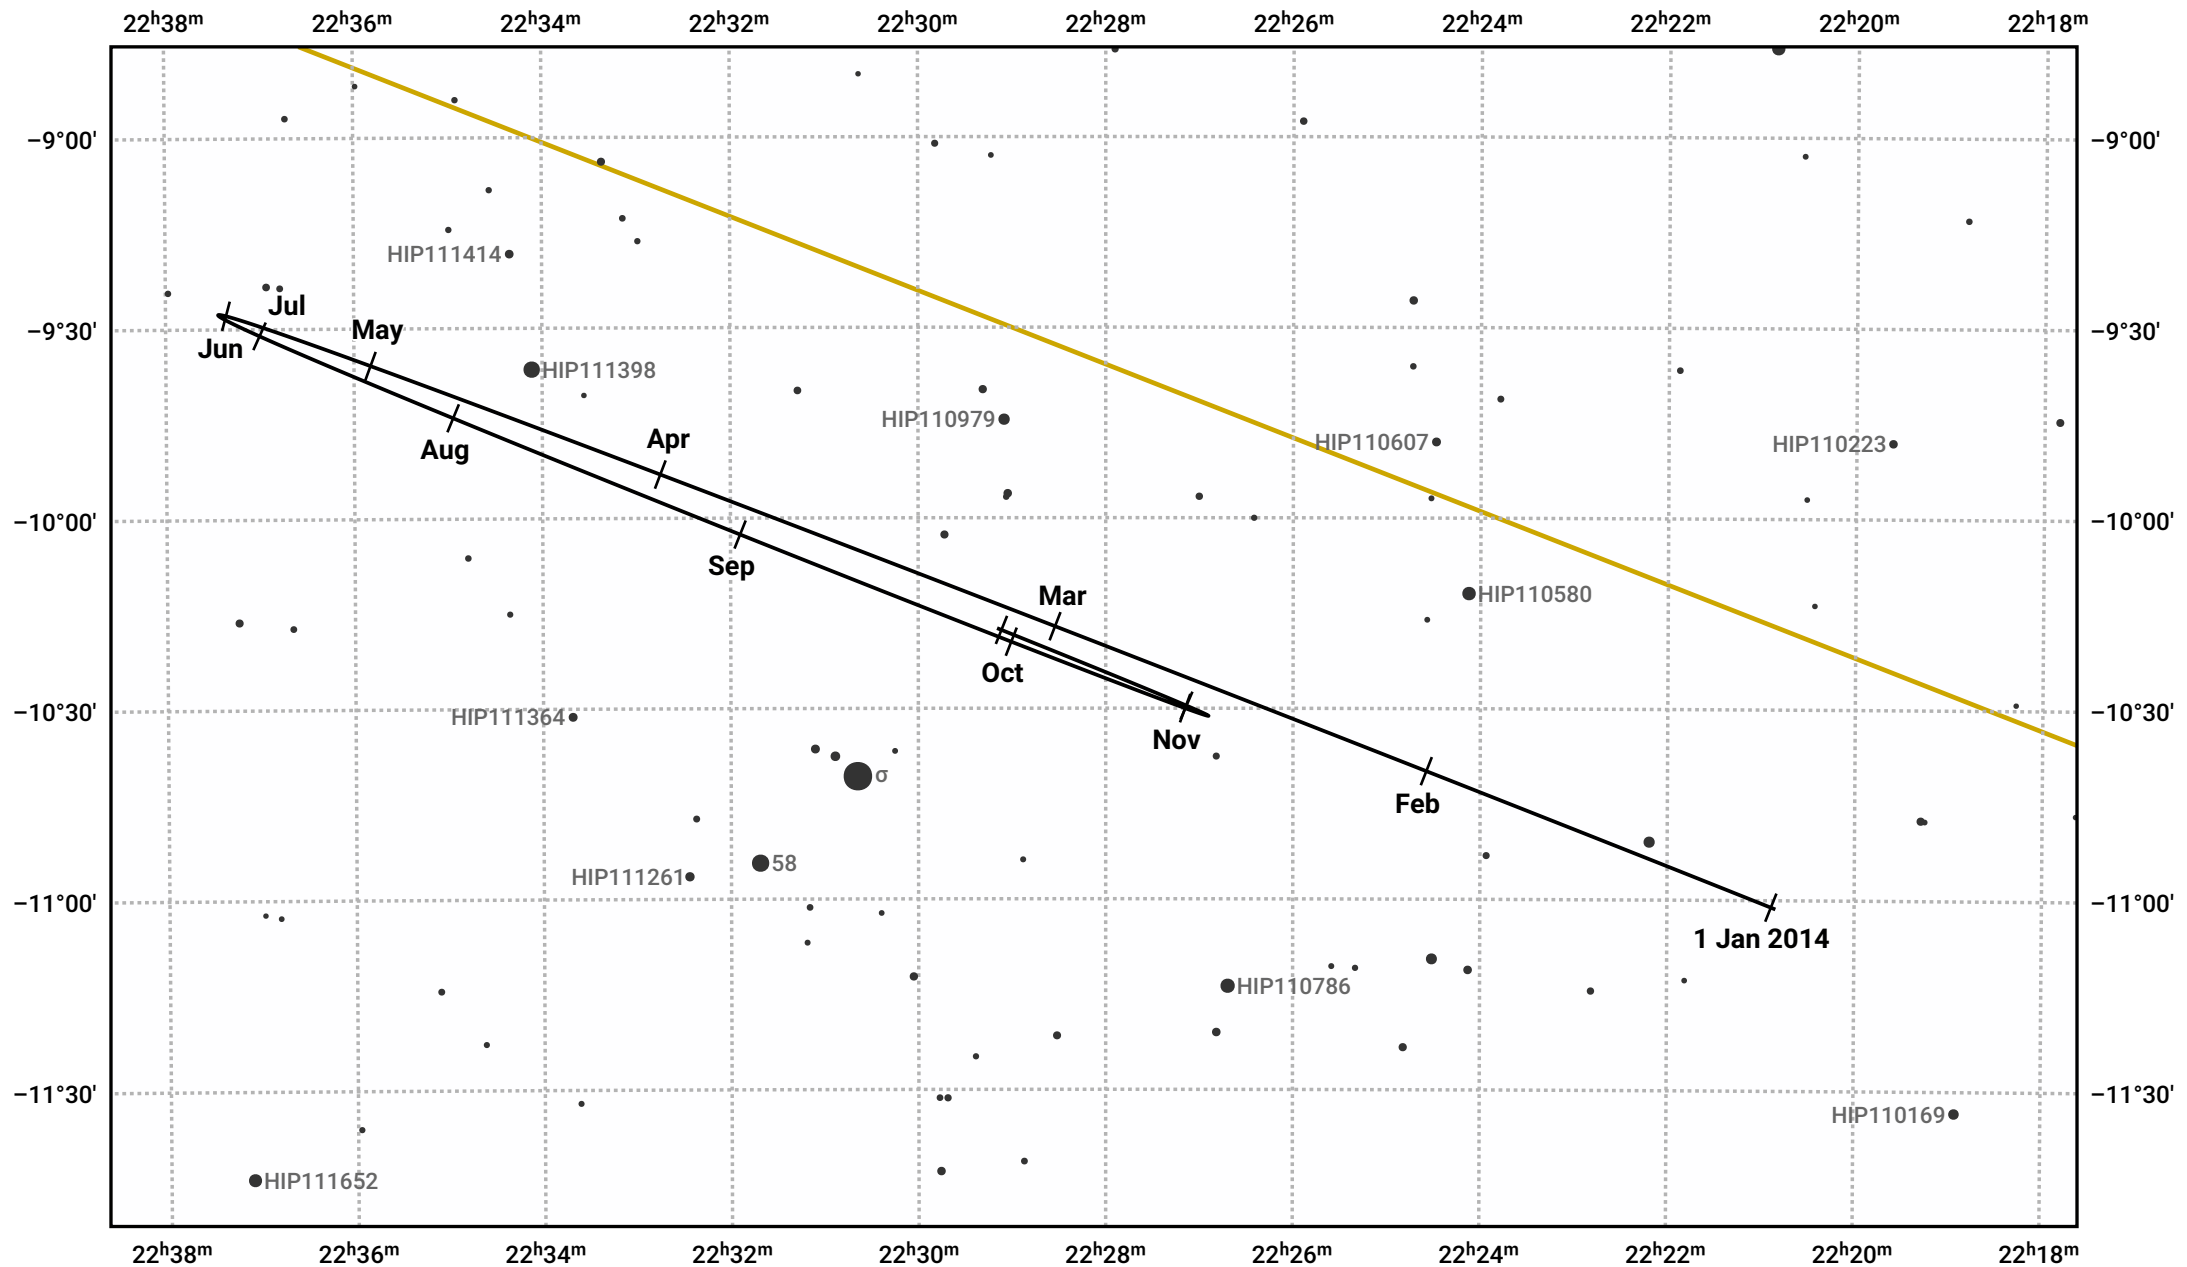

The path of Neptune in 2014

© Dominic Ford 2011–2024. Date markers placed at midnight UTC. Downloaded from <https://in-the-sky.org>

Magnitude scale: 10.0 9.0 8.0 7.0 6.0 5.0 4.0

Ecliptic Plane

Galaxy
 Bright nebula
 Open cluster
 Globular cluster

Date	Mag	Angular size
2014 Jan 1	7.9	2.2"
2014 Apr 1	8.0	2.2"
2014 Jul 1	7.9	2.3"
2014 Oct 1	7.8	2.3"
2015 Jan 1	7.9	2.2"