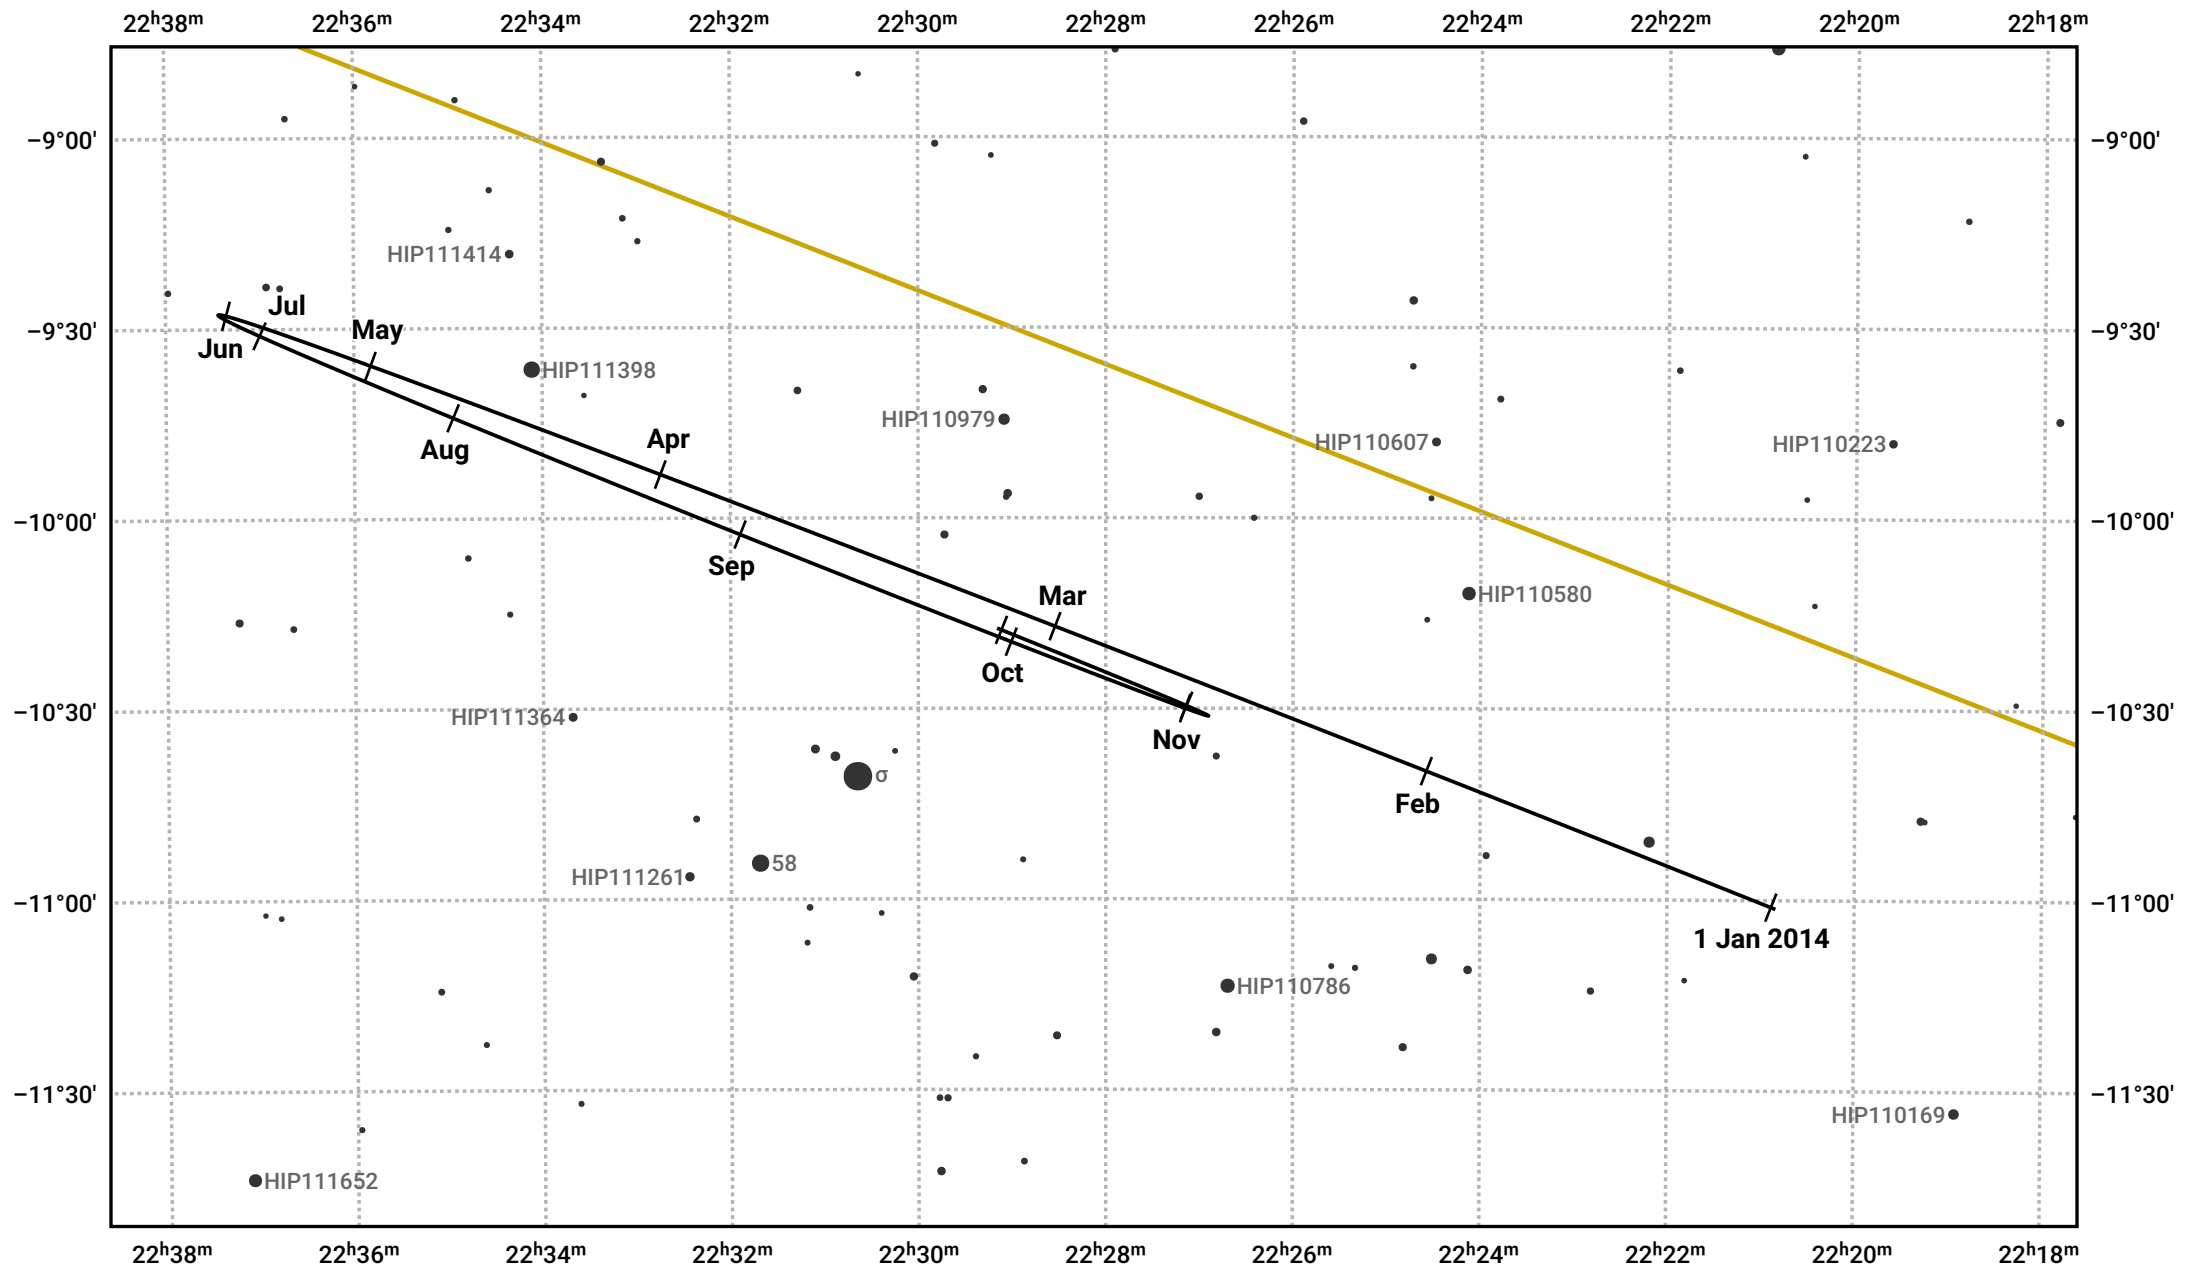

The path of Neptune in 2014

© Dominic Ford 2011–2023. Date markers placed at midnight UTC. Downloaded from <https://in-the-sky.org>

Magnitude scale: 10.0 9.0 8.0 7.0 6.0 5.0 4.0

Ecliptic Plane

Galaxy
 Bright nebula
 Open cluster
 Globular cluster

Date	Mag	Angular size
2014 Jan 1	7.9	2.2"
2014 Apr 1	8.0	2.2"
2014 Jul 1	7.9	2.3"
2014 Oct 1	7.8	2.3"
2015 Jan 1	7.9	2.2"