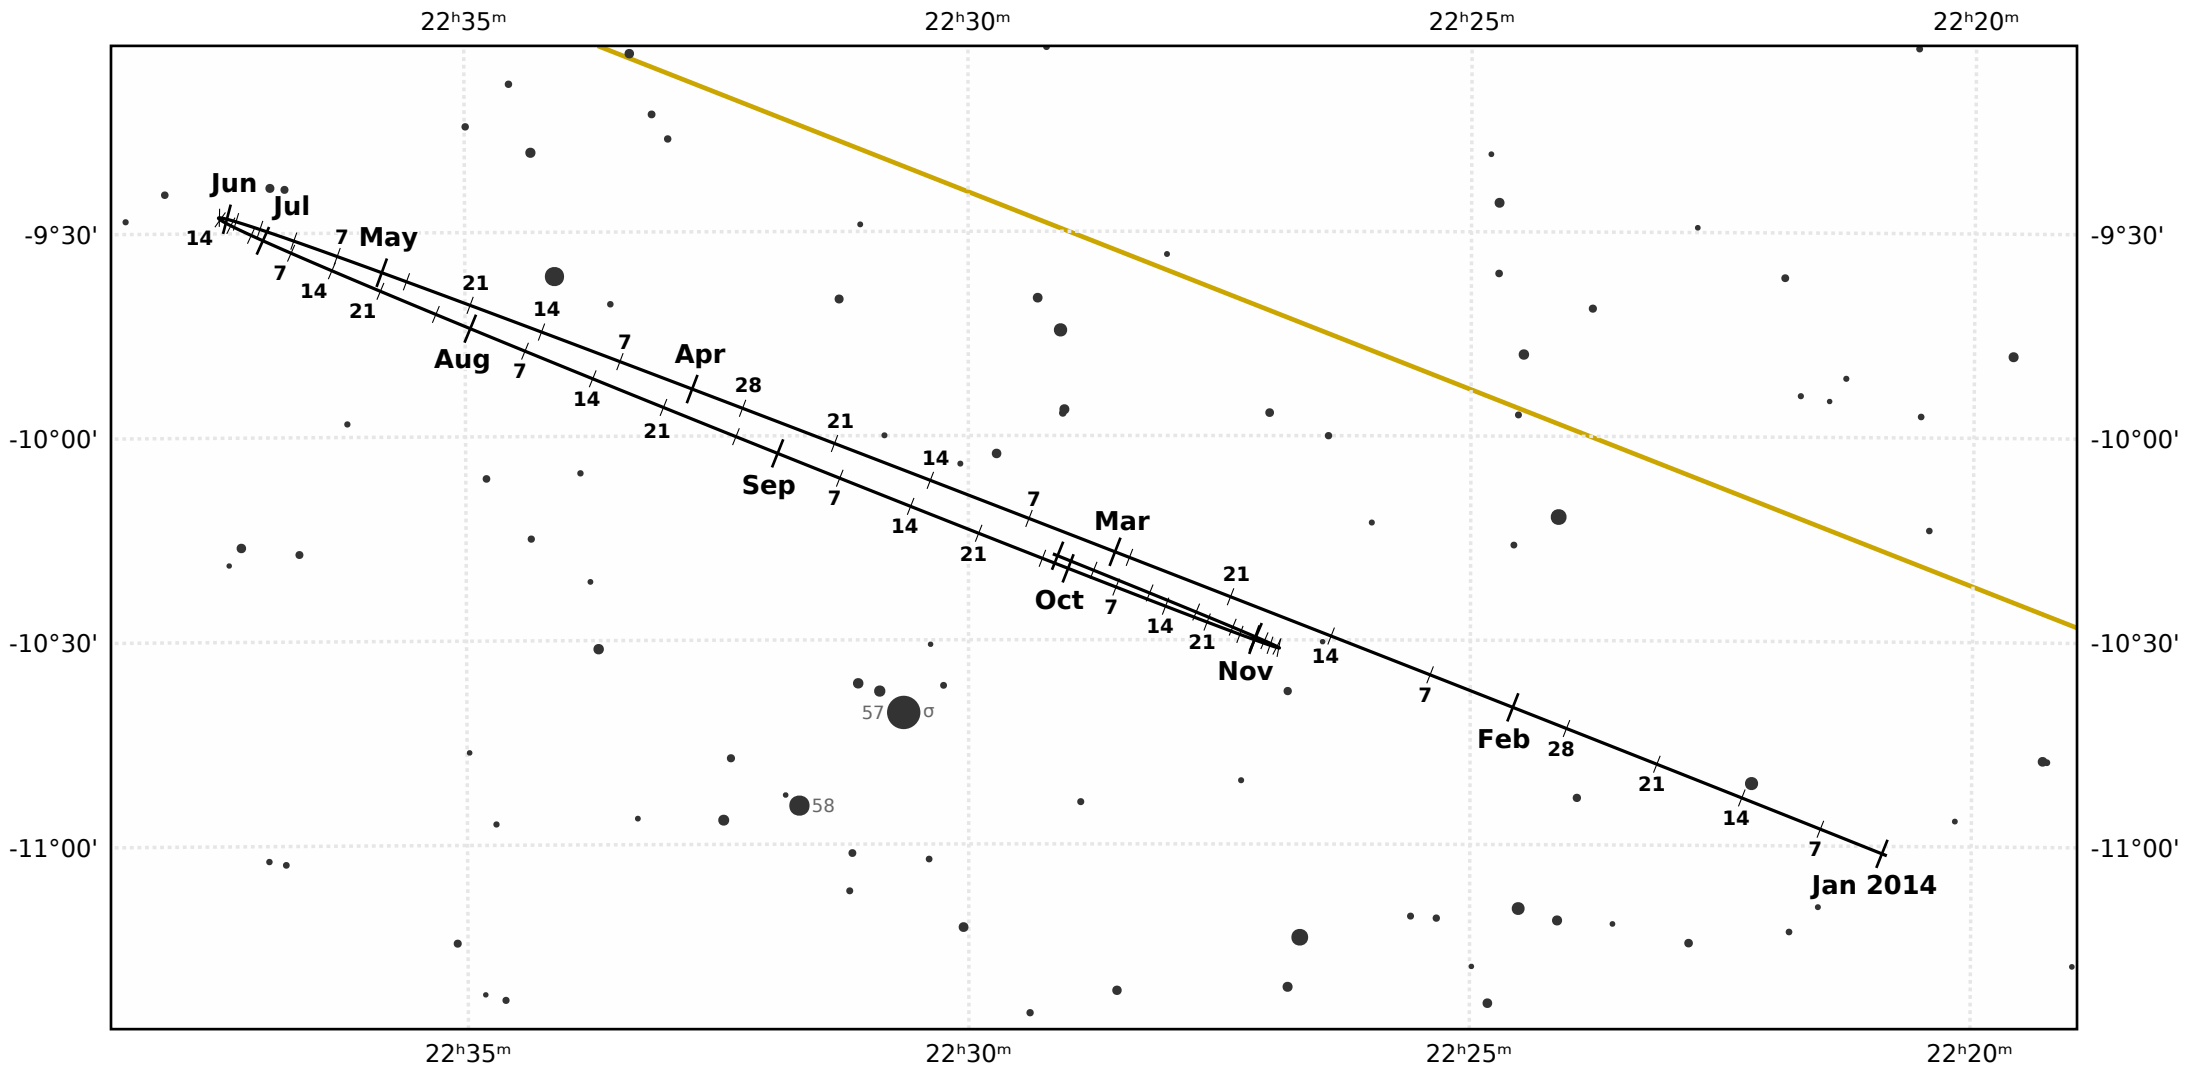

The path of Neptune in 2014

© Dominic Ford 2011-2020. Downloaded from <https://in-the-sky.org>

Magnitude scale: •10.5 •10.0 •9.5 •9.0 •8.5 •8.0 •7.5 •7.0 •6.5 •6.0 •5.5 •5.0 •4.5

— The Equator — Ecliptic Plane — Galactic Plane