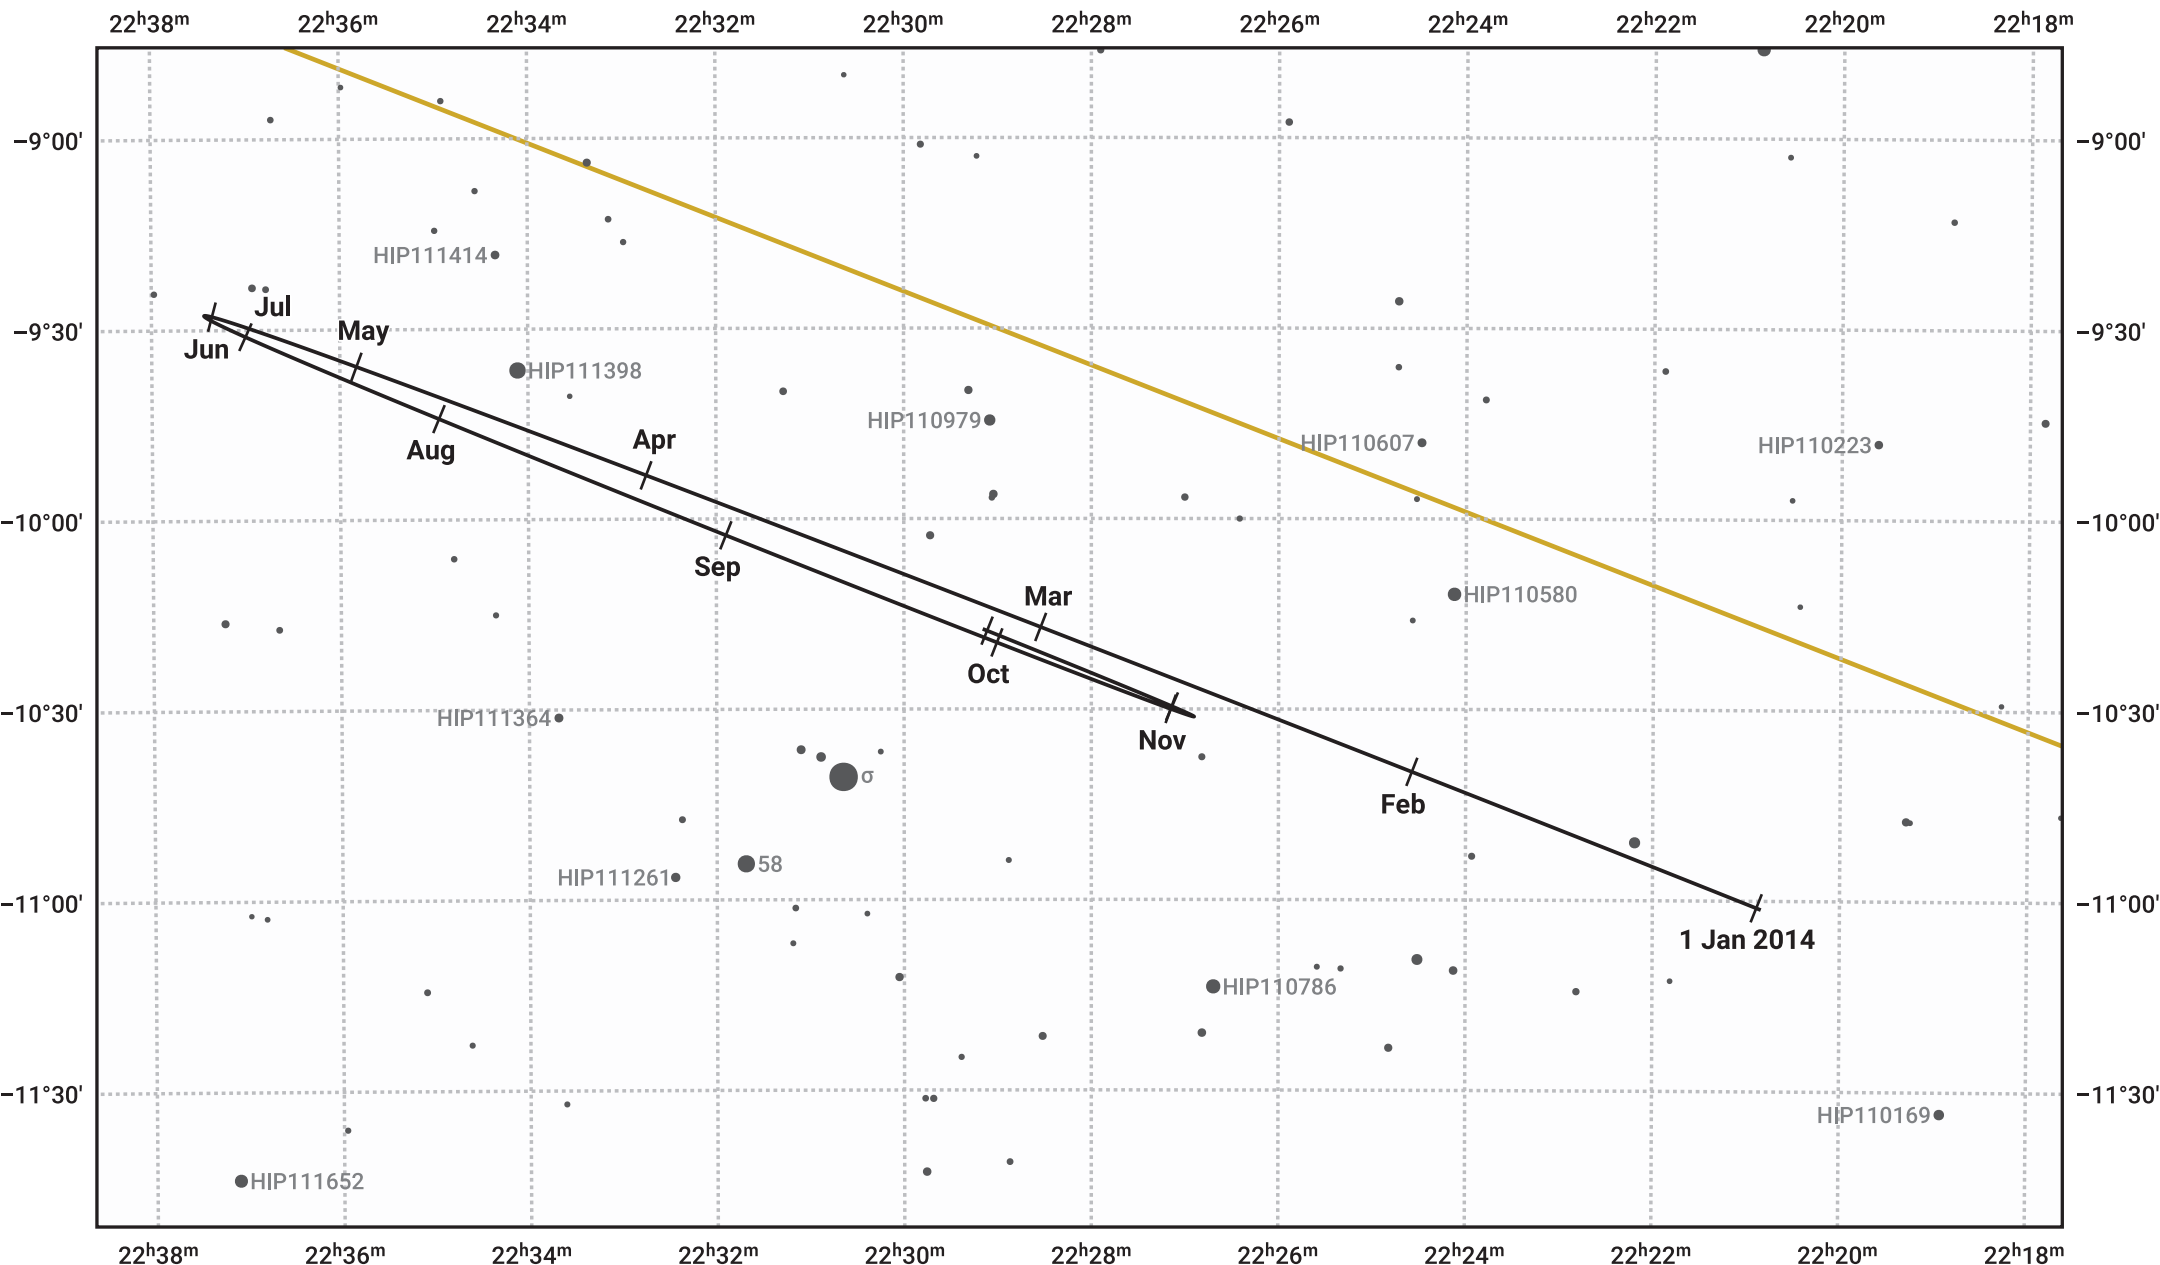

# The path of Neptune in 2014

© Dominic Ford 2011–2023. Date markers placed at midnight UTC. Downloaded from <https://in-the-sky.org>

Magnitude scale: • 10.0 • 9.0 • 8.0 • 7.0 • 6.0 • 5.0 • 4.0

— Ecliptic Plane

● Galaxy   
 ■ Bright nebula   
 ● Open cluster   
 ⊕ Globular cluster

Date	Mag	Angular size
2014 Jan 1	7.9	2.2"
2014 Apr 1	8.0	2.2"
2014 Jul 1	7.9	2.3"
2014 Oct 1	7.8	2.3"
2015 Jan 1	7.9	2.2"