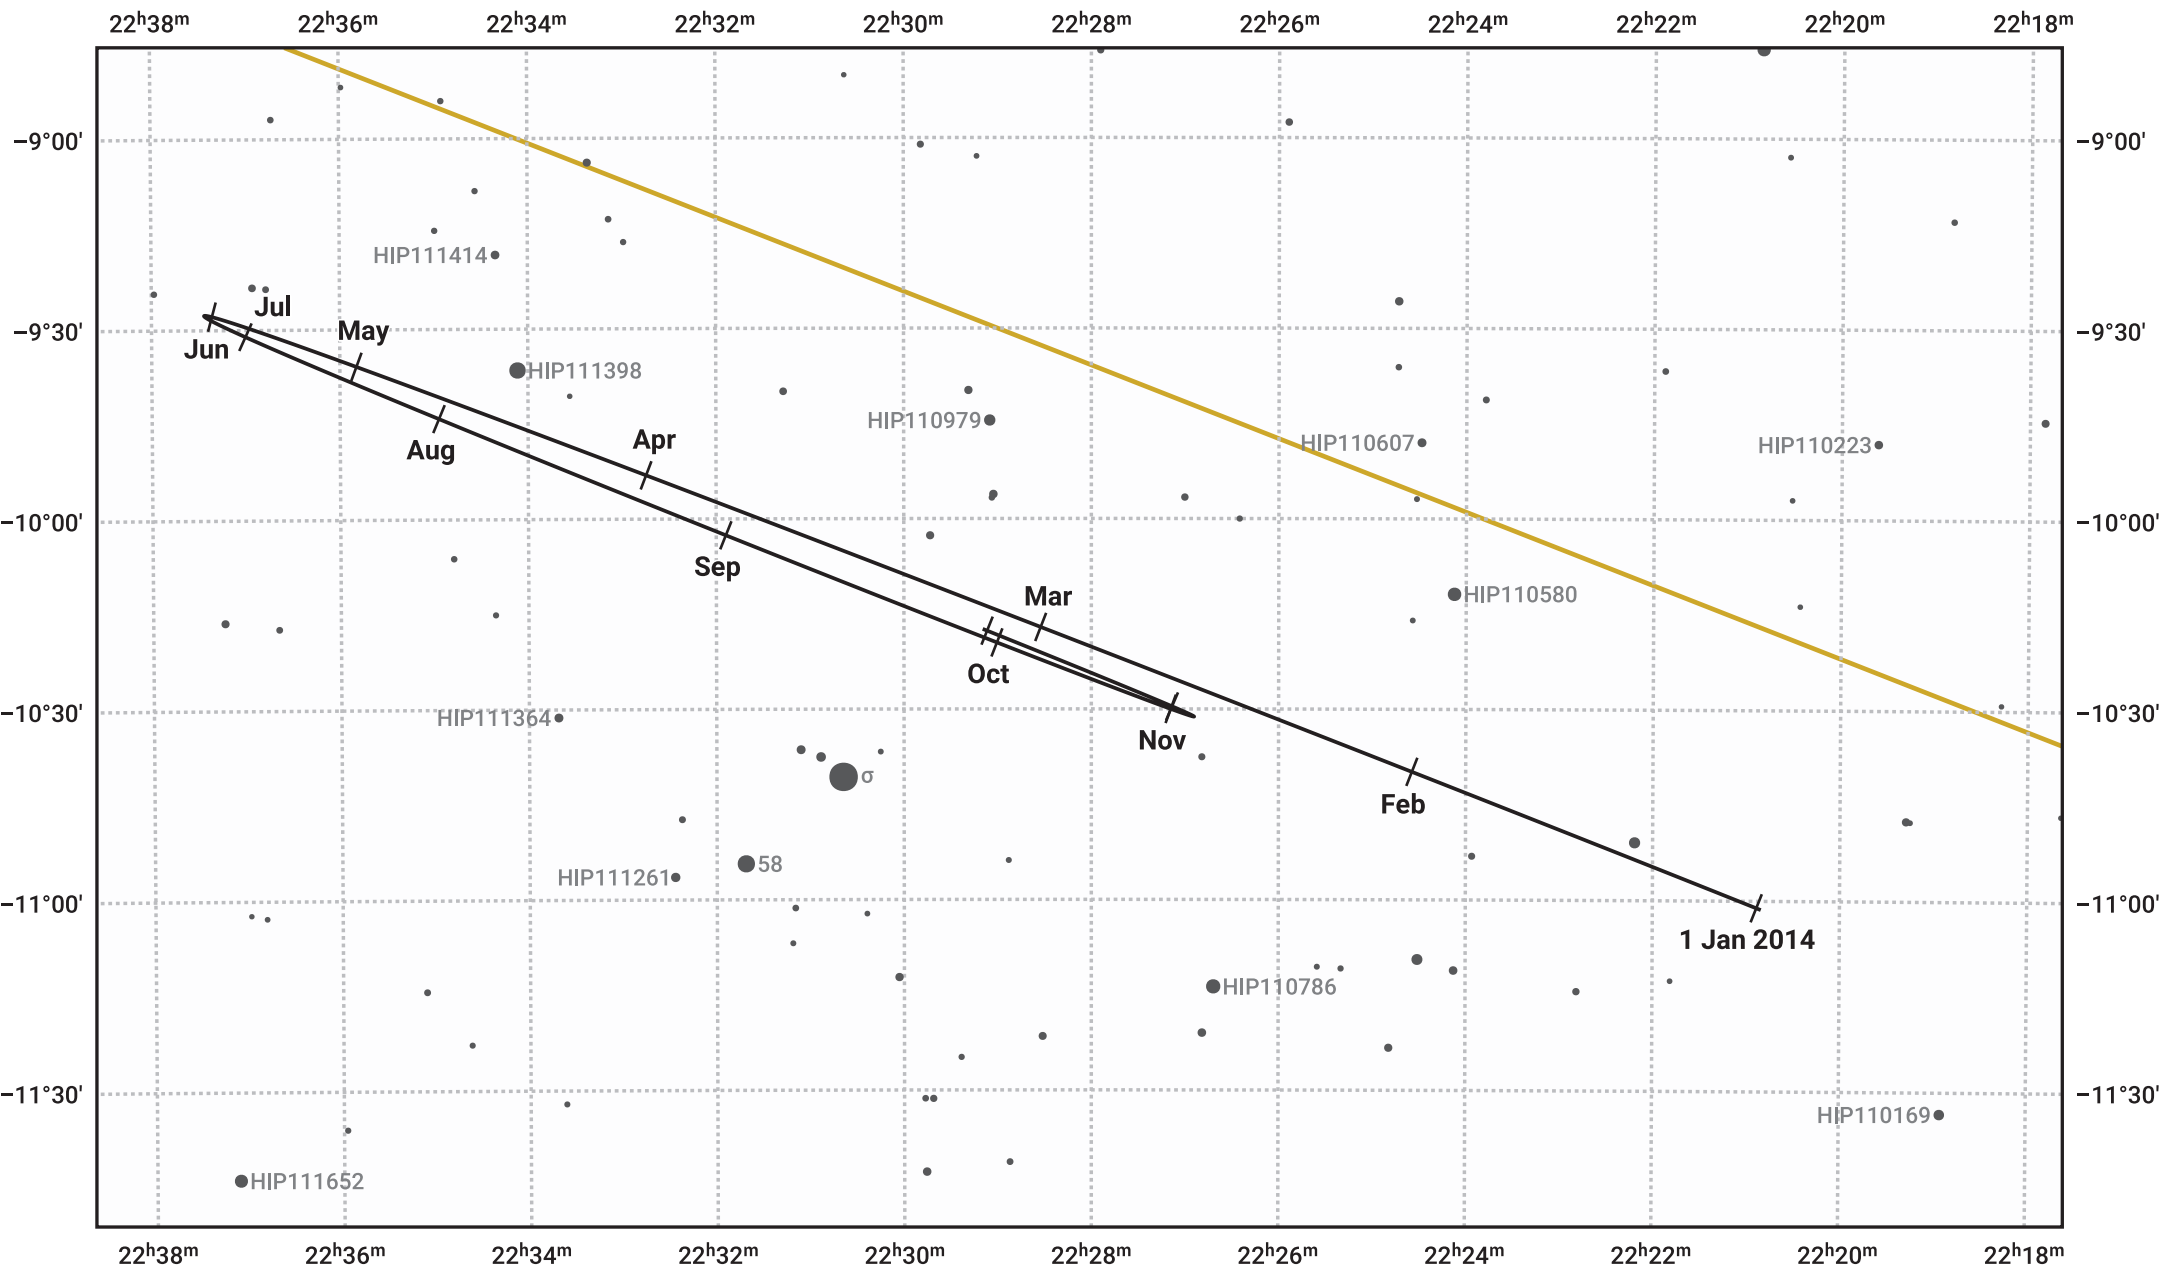

# The path of Neptune in 2014

© Dominic Ford 2011–2024. Date markers placed at midnight UTC. Downloaded from <https://in-the-sky.org>

Magnitude scale: • 10.0 • 9.0 • 8.0 • 7.0 • 6.0 • 5.0 • 4.0

— Ecliptic Plane

● Galaxy   
 ■ Bright nebula   
 ● Open cluster   
 ⊕ Globular cluster

Date	Mag	Angular size
2014 Jan 1	7.9	2.2"
2014 Apr 1	8.0	2.2"
2014 Jul 1	7.9	2.3"
2014 Oct 1	7.8	2.3"
2015 Jan 1	7.9	2.2"