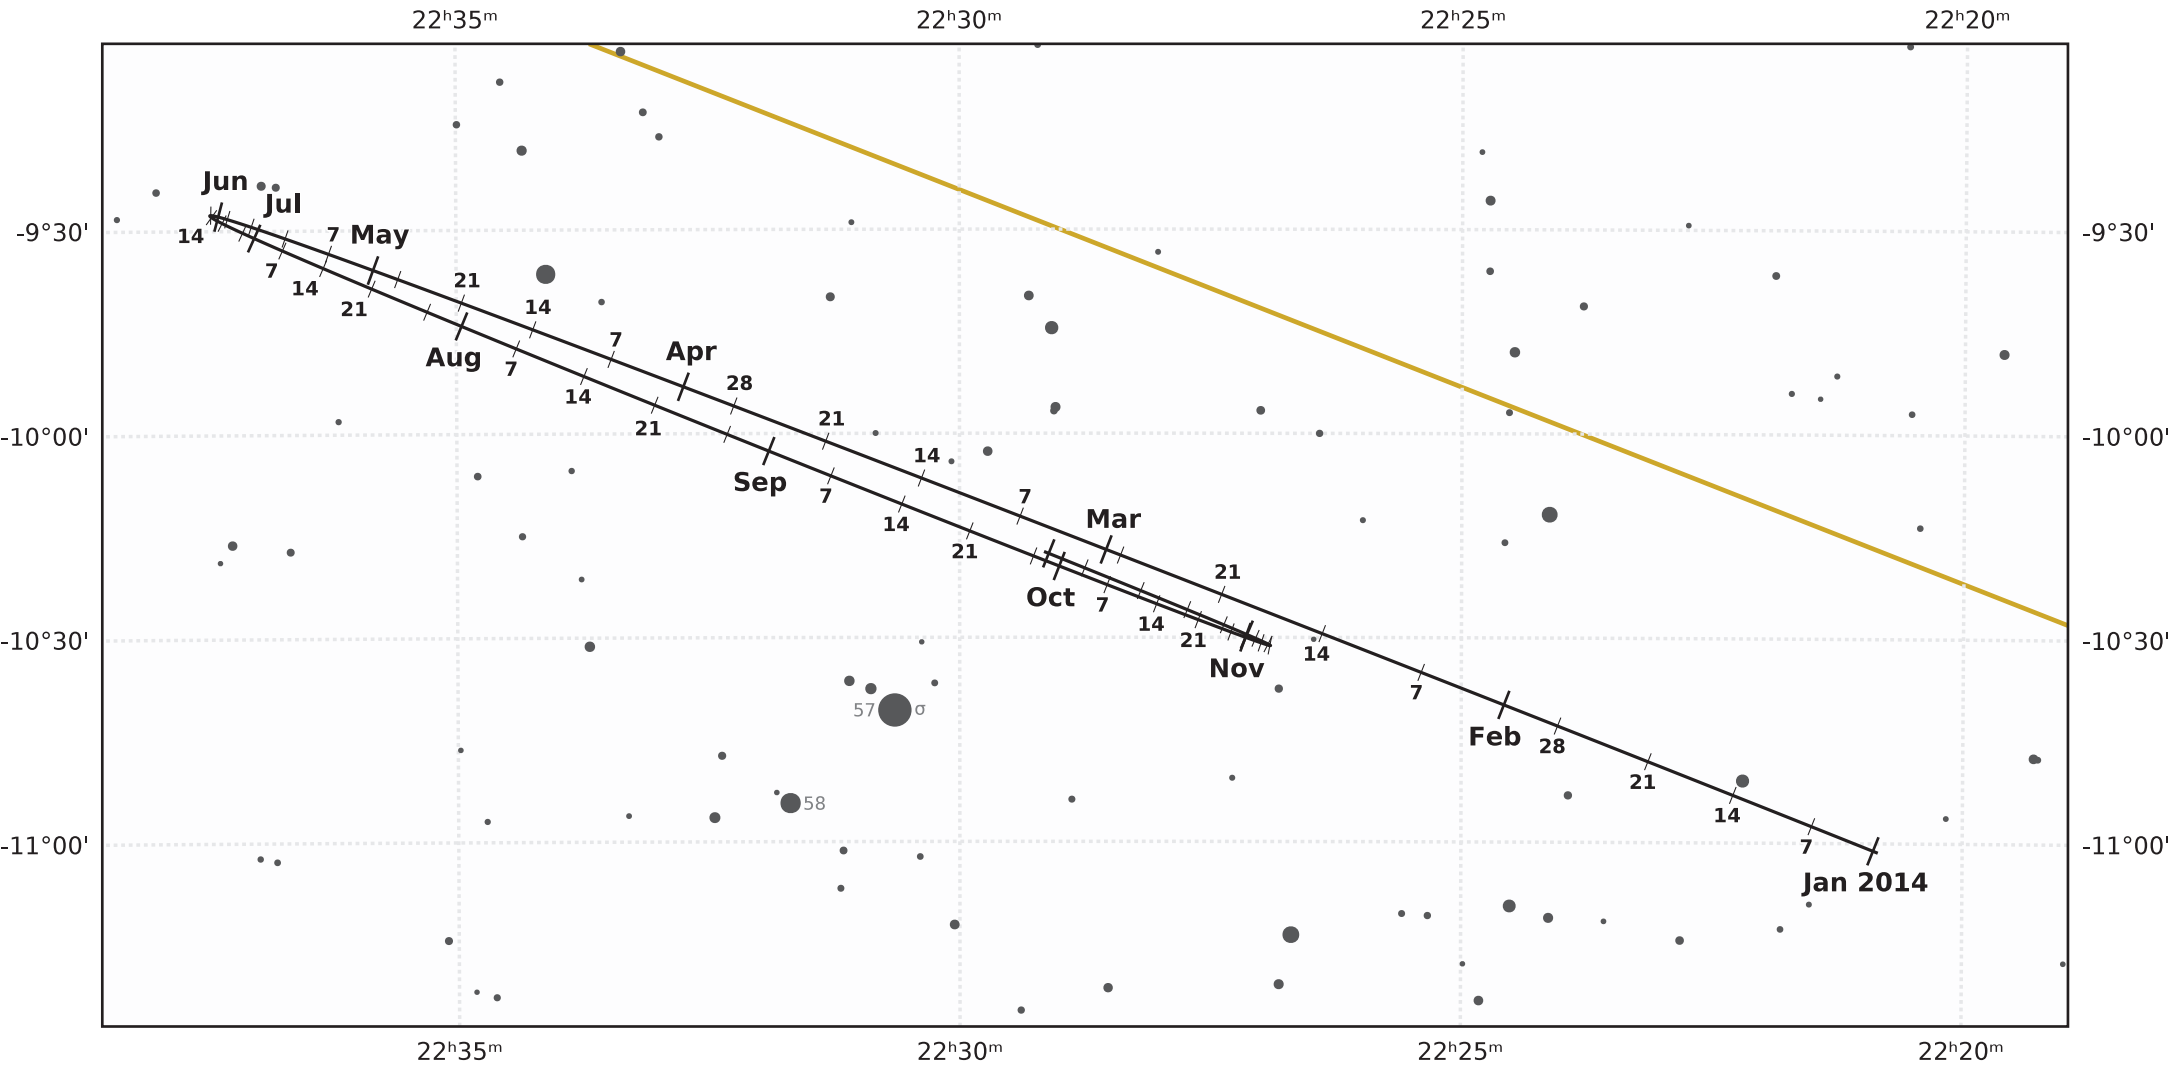

# The path of Neptune in 2014

© Dominic Ford 2011-2020. Downloaded from <https://in-the-sky.org>

Magnitude scale: •10.5 •10.0 •9.5 •9.0 •8.5 •8.0 •7.5 •7.0 •6.5 •6.0 •5.5 •5.0 •4.5

— The Equator — Ecliptic Plane — Galactic Plane