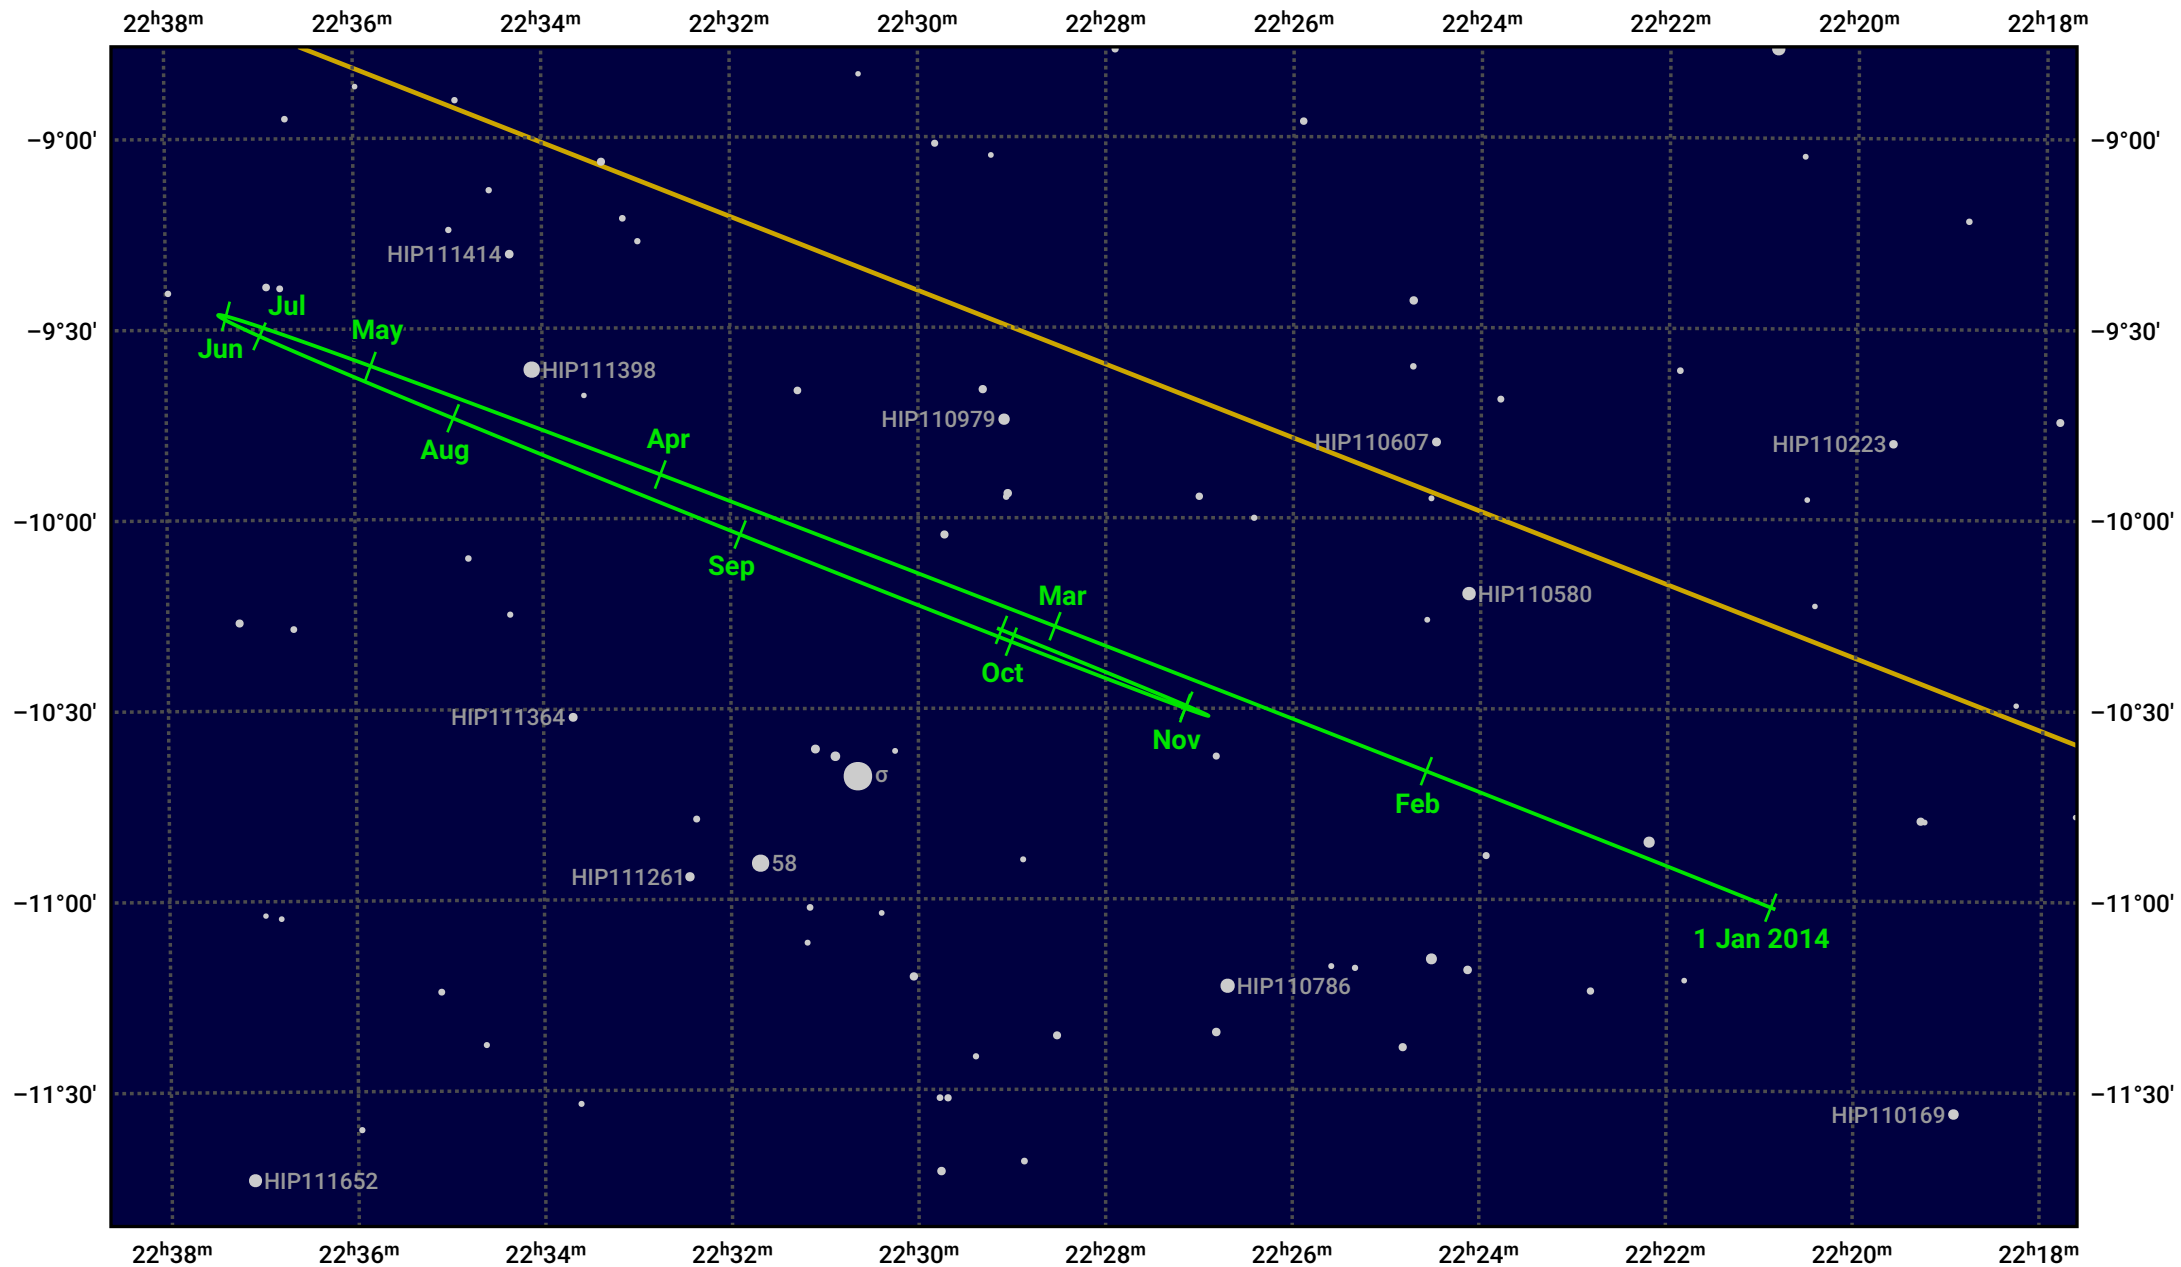

The path of Neptune in 2014

© Dominic Ford 2011–2024. Date markers placed at midnight UTC. Downloaded from <https://in-the-sky.org>

Magnitude scale: ● 10.0 ● 9.0 ● 8.0 ● 7.0 ● 6.0 ● 5.0 ● 4.0

— Ecliptic Plane

● Galaxy ■ Bright nebula ● Open cluster ● Globular cluster

Date	Mag	Angular size
2014 Jan 1	7.9	2.2"
2014 Apr 1	8.0	2.2"
2014 Jul 1	7.9	2.3"
2014 Oct 1	7.8	2.3"
2015 Jan 1	7.9	2.2"