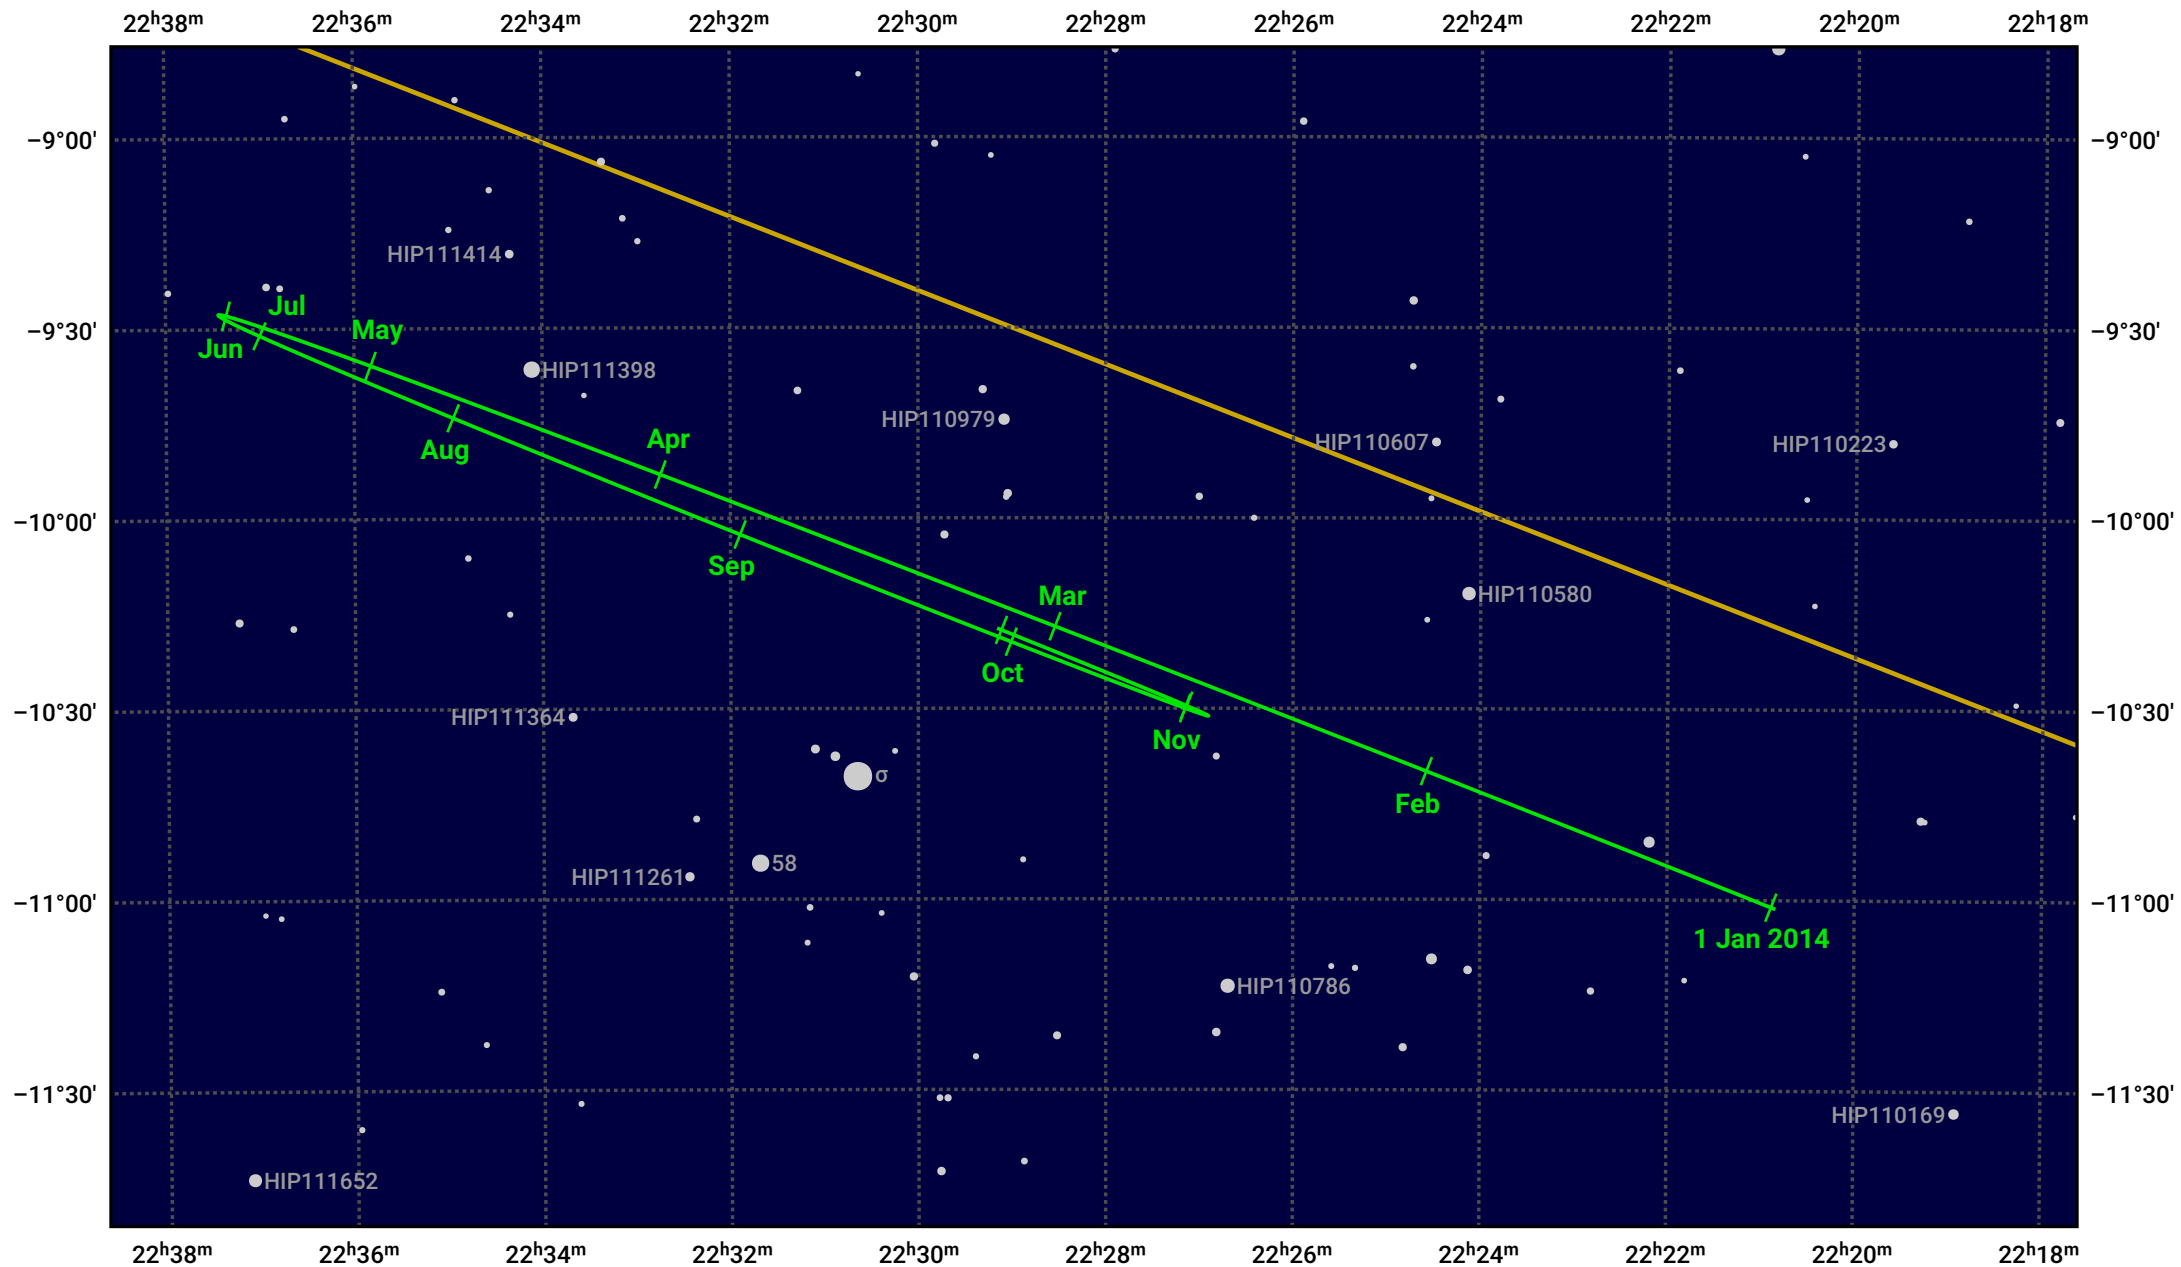

# The path of Neptune in 2014

© Dominic Ford 2011–2023. Date markers placed at midnight UTC. Downloaded from <https://in-the-sky.org>

Magnitude scale: ● 10.0 ● 9.0 ● 8.0 ● 7.0 ● 6.0 ● 5.0 ● 4.0

— Ecliptic Plane

● Galaxy   ■ Bright nebula   ● Open cluster   ● Globular cluster

Date	Mag	Angular size
2014 Jan 1	7.9	2.2"
2014 Apr 1	8.0	2.2"
2014 Jul 1	7.9	2.3"
2014 Oct 1	7.8	2.3"
2015 Jan 1	7.9	2.2"