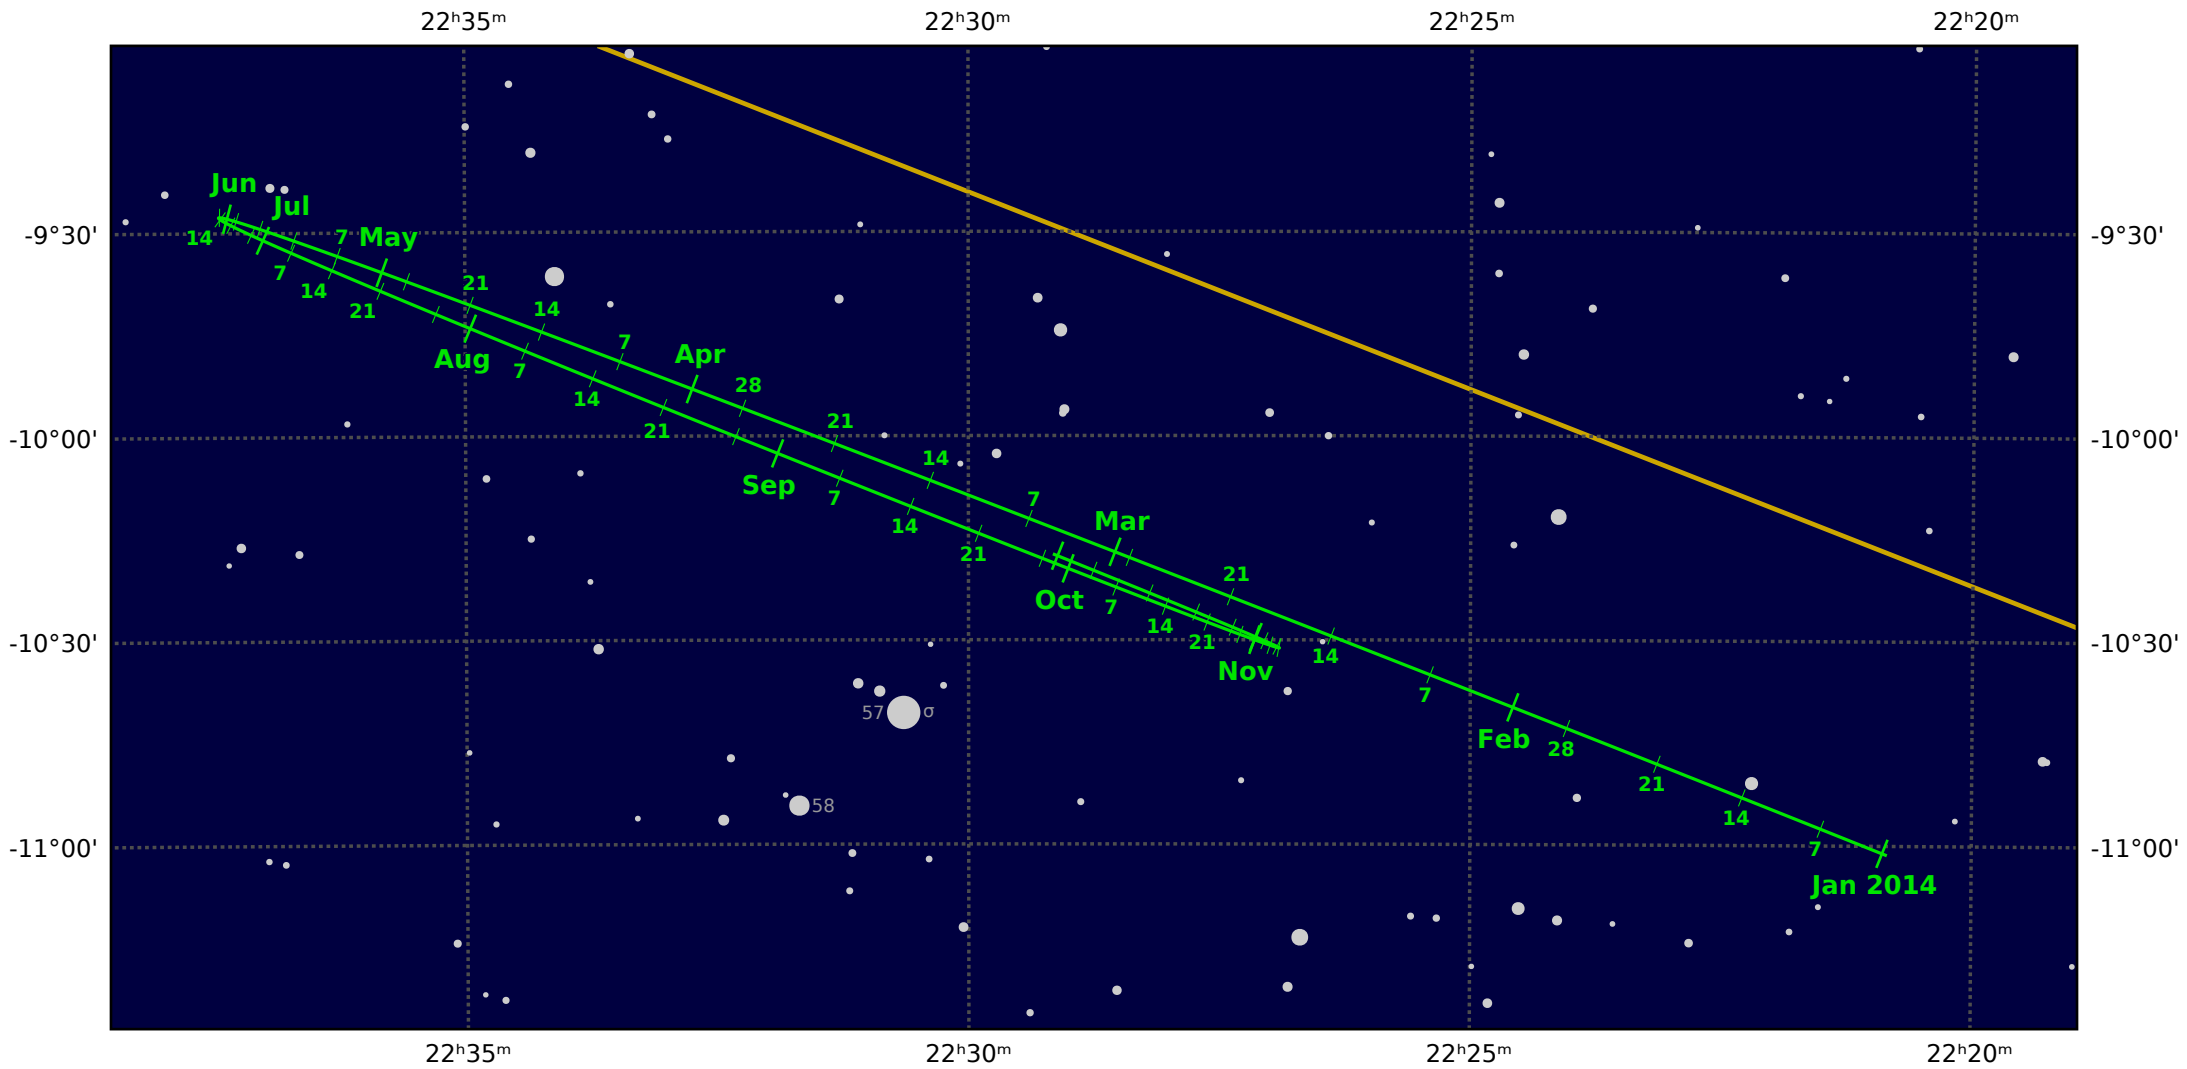

The path of Neptune in 2014

© Dominic Ford 2011-2020. Downloaded from <https://in-the-sky.org>

Magnitude scale: •10.5 •10.0 •9.5 •9.0 •8.5 •8.0 •7.5 •7.0 •6.5 •6.0 •5.5 •5.0 •4.5

— Ecliptic Plane — Galactic Plane