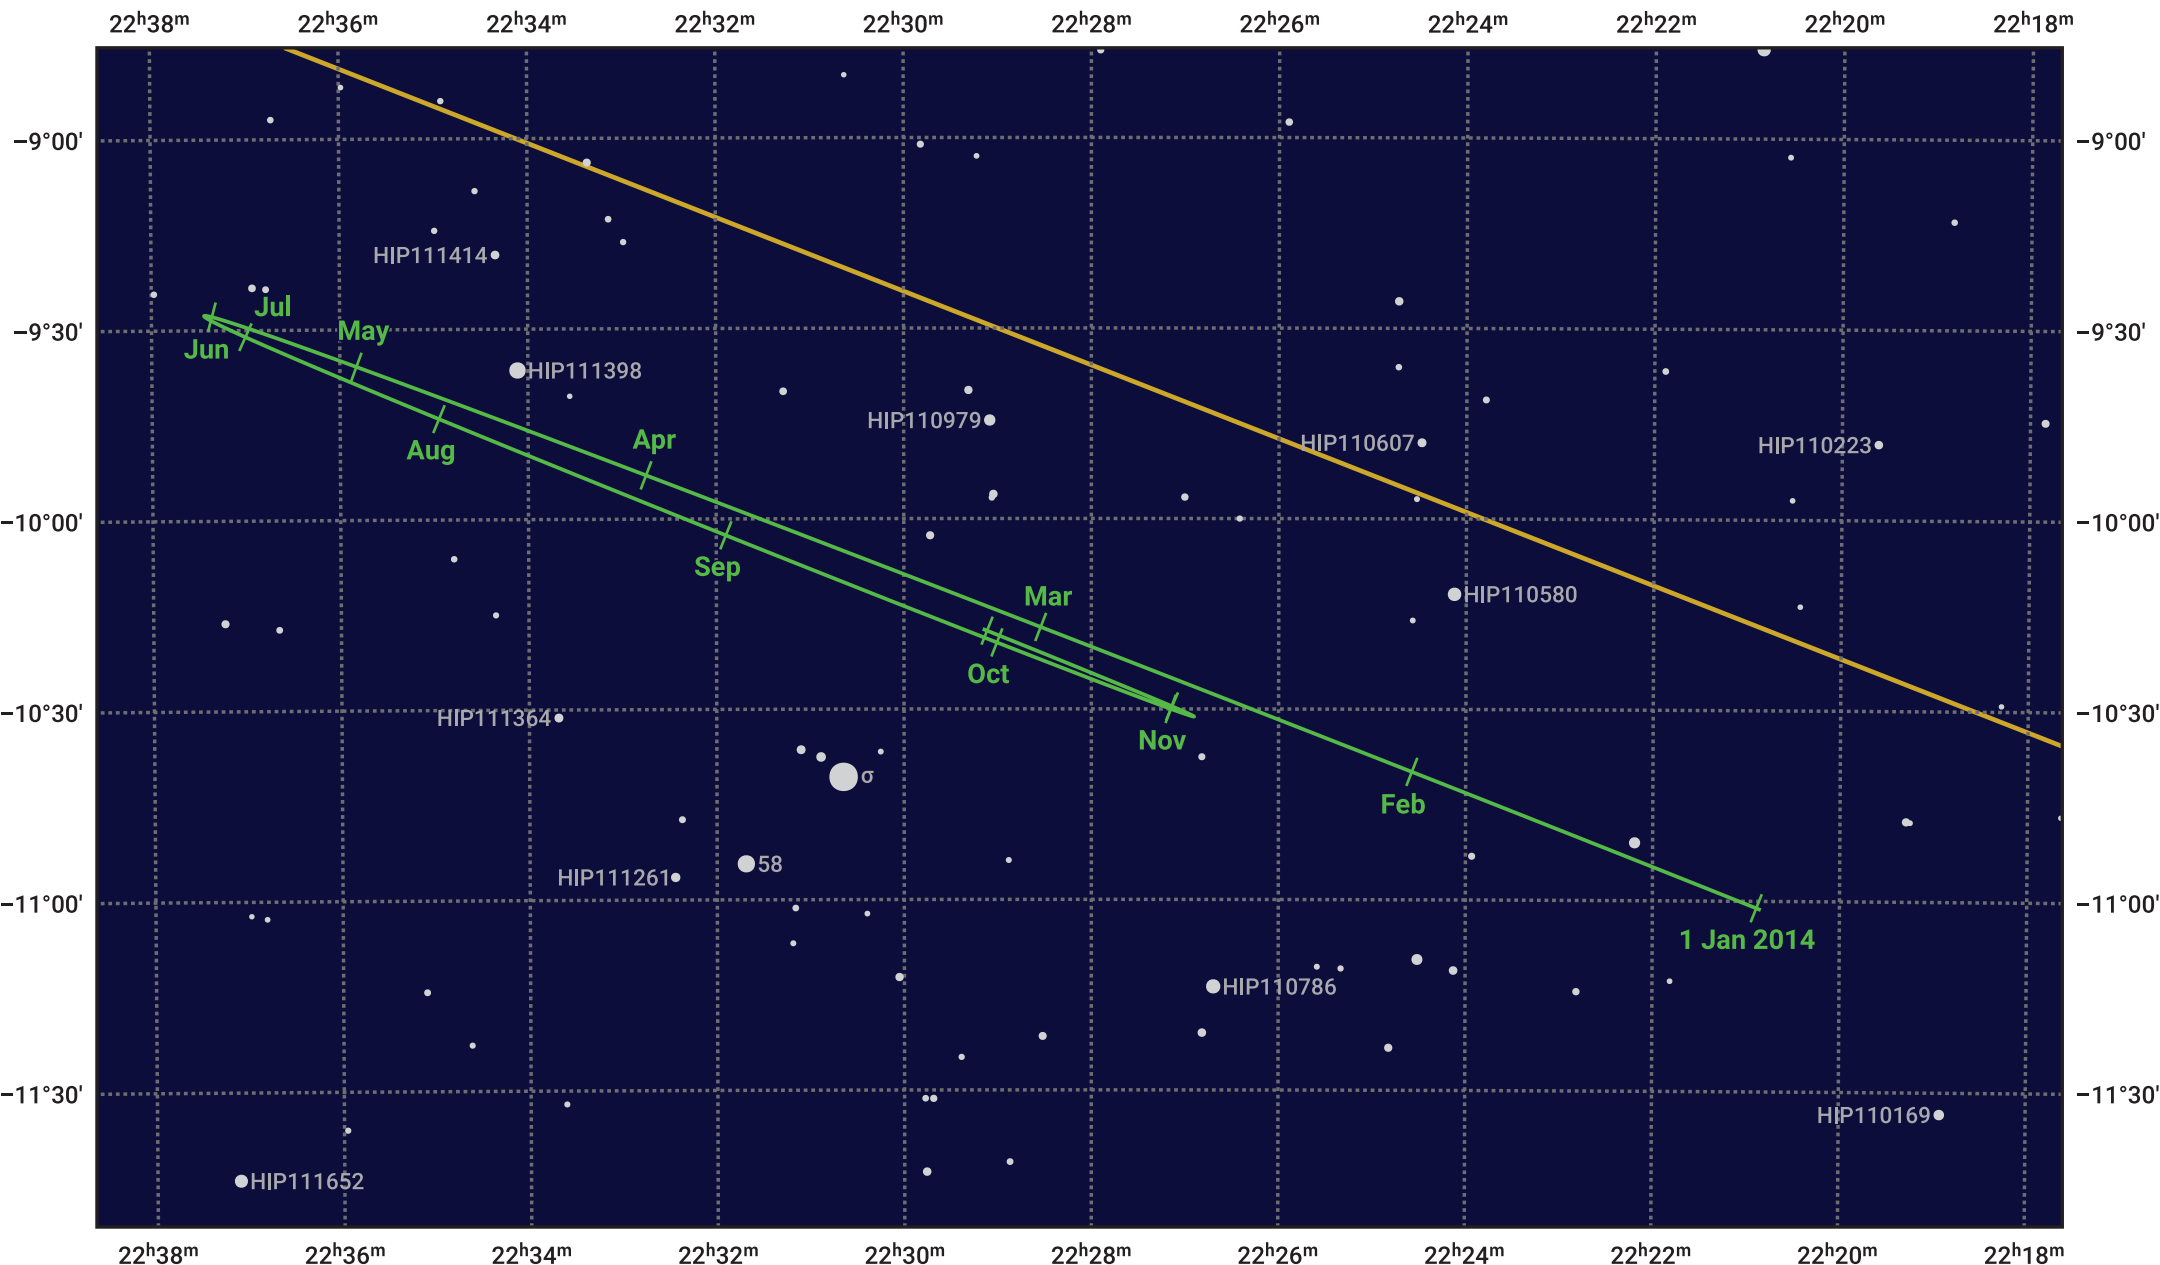

# The path of Neptune in 2014

© Dominic Ford 2011–2023. Date markers placed at midnight UTC. Downloaded from <https://in-the-sky.org>

Magnitude scale: ● 10.0 ● 9.0 ● 8.0 ● 7.0 ● 6.0 ● 5.0 ● 4.0

— Ecliptic Plane

● Galaxy   
 ■ Bright nebula   
 ● Open cluster   
 ● Globular cluster

Date	Mag	Angular size
2014 Jan 1	7.9	2.2"
2014 Apr 1	8.0	2.2"
2014 Jul 1	7.9	2.3"
2014 Oct 1	7.8	2.3"
2015 Jan 1	7.9	2.2"