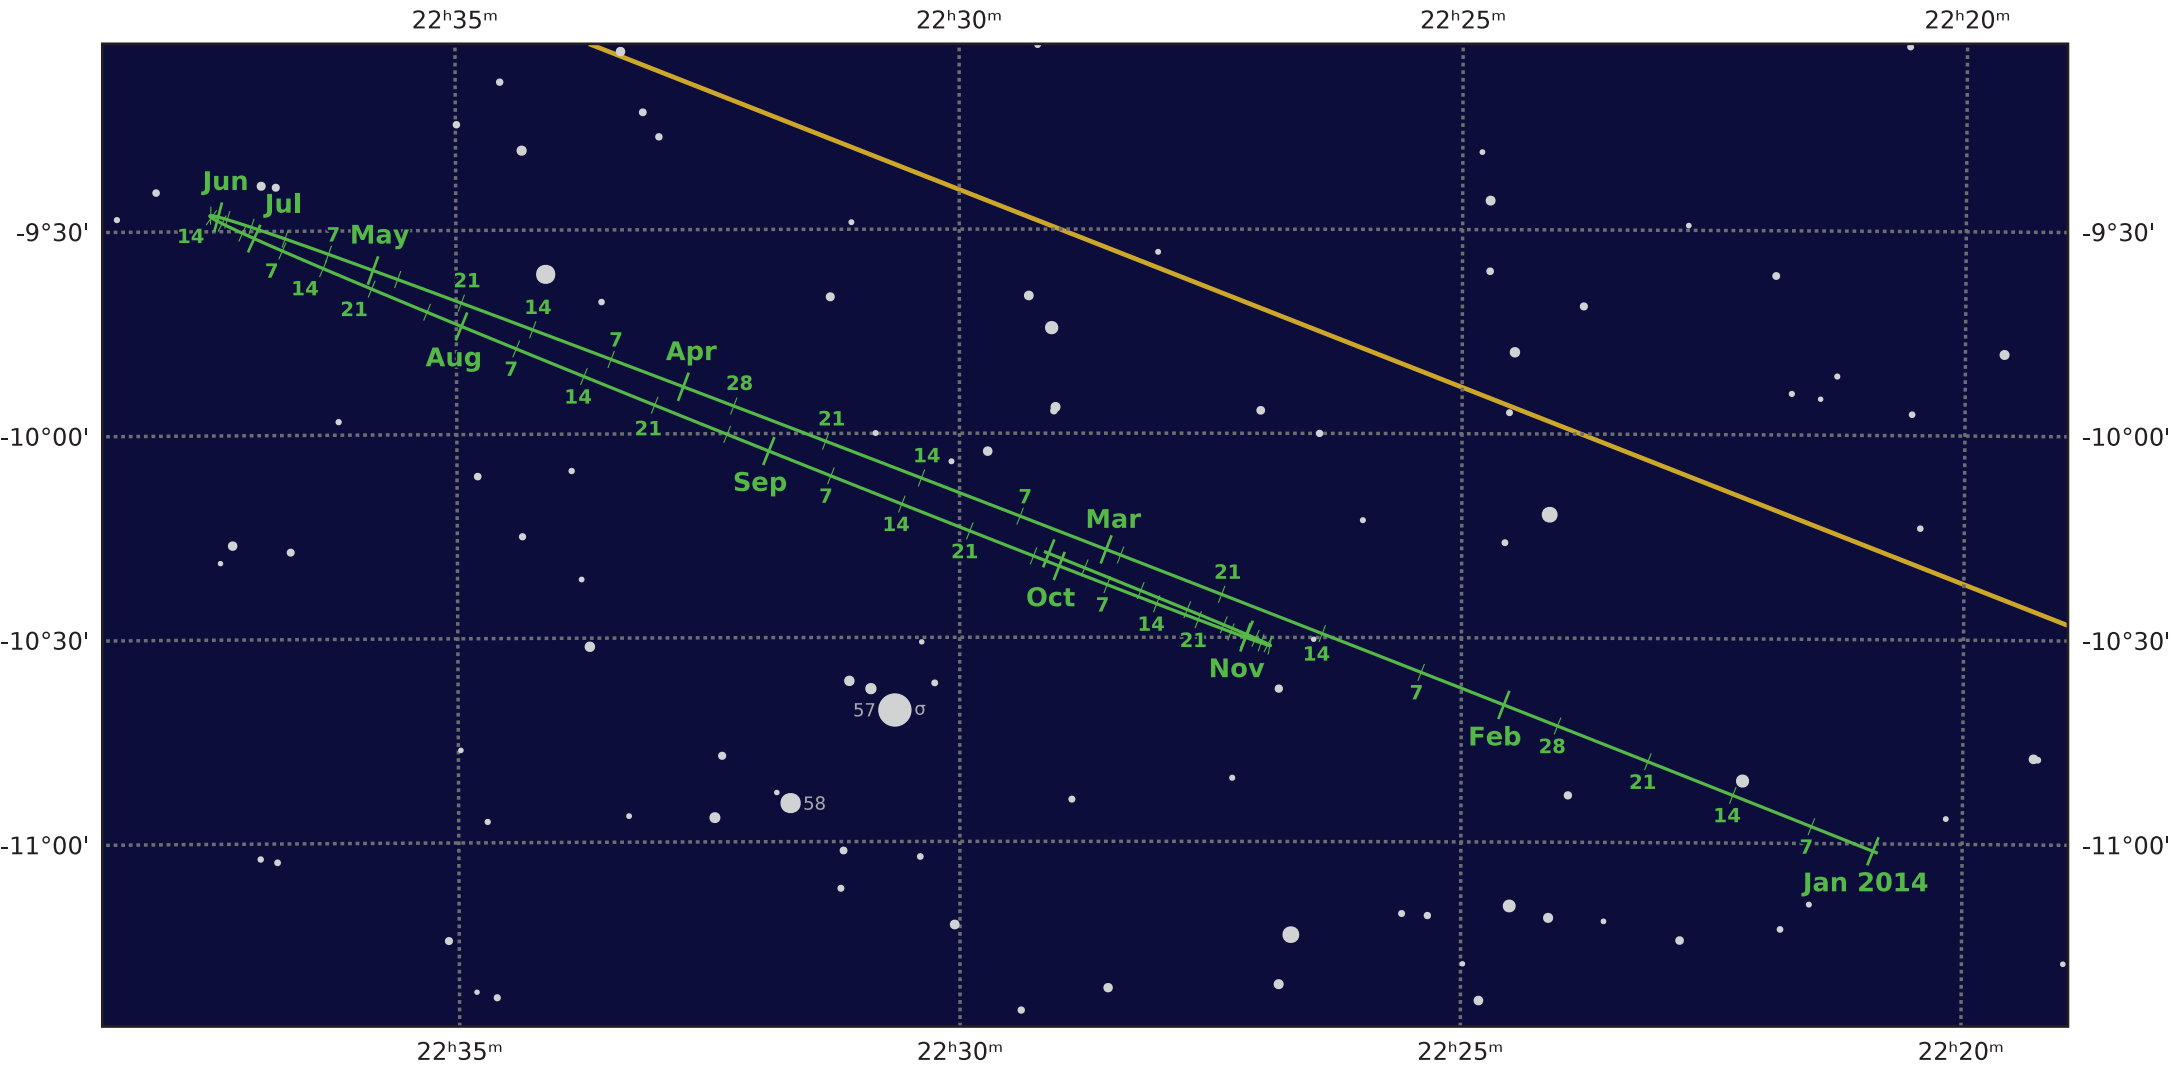

# The path of Neptune in 2014

© Dominic Ford 2011-2020. Downloaded from <https://in-the-sky.org>

Magnitude scale: •10.5 •10.0 •9.5 •9.0 •8.5 •8.0 •7.5 •7.0 ●6.5 ●6.0 ●5.5 ●5.0 ●4.5

— Ecliptic Plane — Galactic Plane