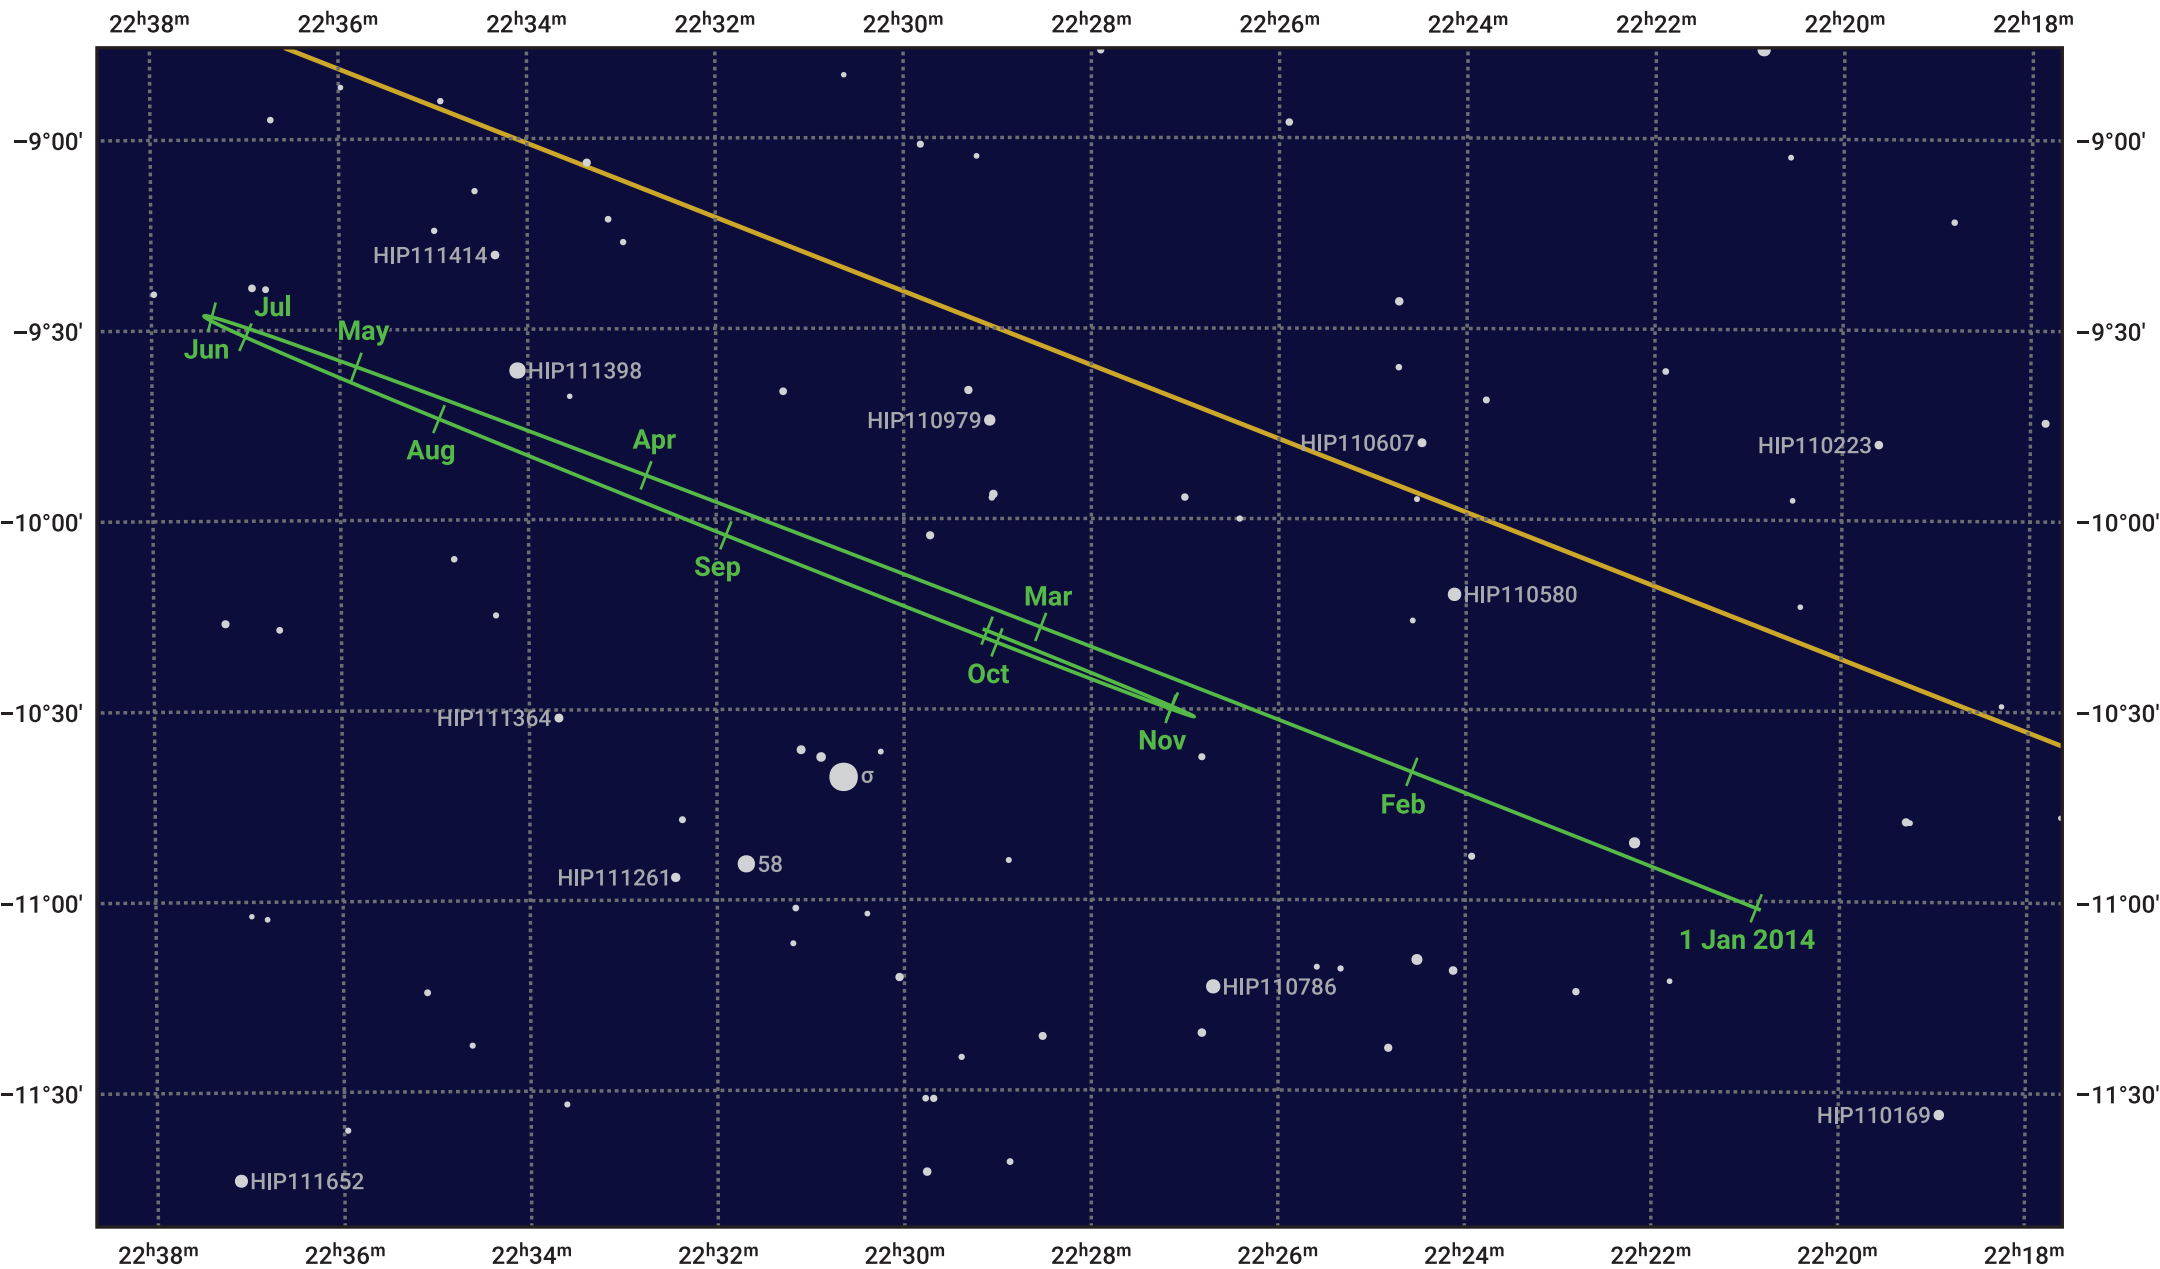

The path of Neptune in 2014

© Dominic Ford 2011–2024. Date markers placed at midnight UTC. Downloaded from <https://in-the-sky.org>

Magnitude scale: 10.0 9.0 8.0 7.0 6.0 5.0 4.0

Ecliptic Plane

- Galaxy
- Bright nebula
- Open cluster
- + Globular cluster

Date	Mag	Angular size
2014 Jan 1	7.9	2.2"
2014 Apr 1	8.0	2.2"
2014 Jul 1	7.9	2.3"
2014 Oct 1	7.8	2.3"
2015 Jan 1	7.9	2.2"