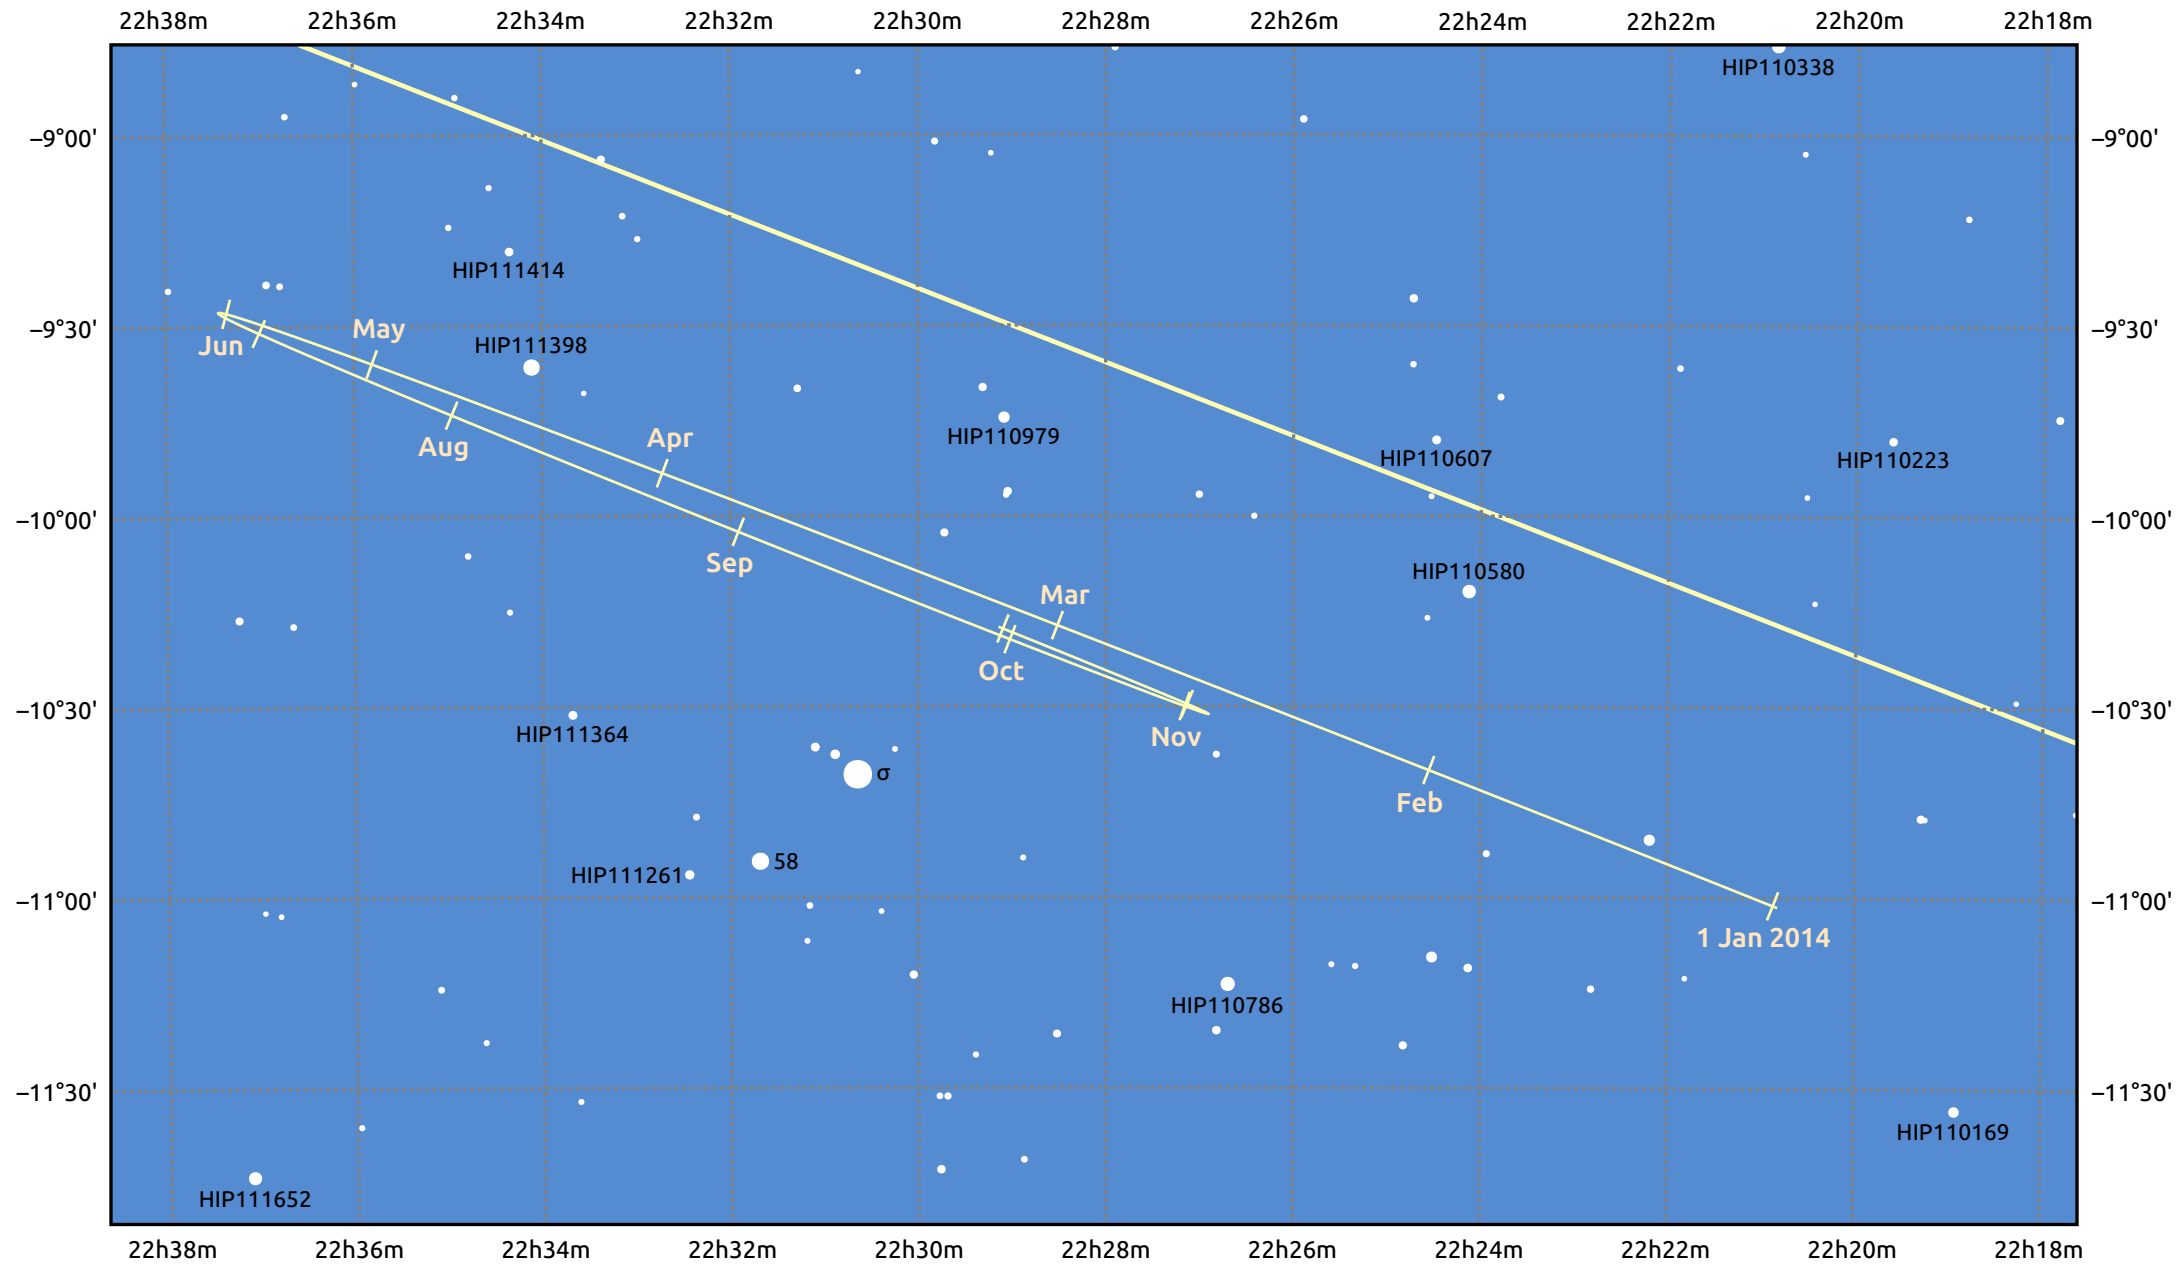

# The path of Neptune in 2014

© Dominic Ford 2011–2025. Date markers placed at midnight UTC. Downloaded from <https://in-the-sky.org>

Magnitude scale: • 10.0 • 9.0 • 8.0 • 7.0 • 6.0 • 5.0 • 4.0

— Ecliptic Plane

Galaxy Bright nebula Open cluster Globular cluster Planetary nebula

Date	Mag	Angular size
2014 Jan 1	7.9	2.2"
2014 Apr 1	8.0	2.2"
2014 Jul 1	7.9	2.3"
2014 Oct 1	7.8	2.3"
2015 Jan 1	7.9	2.2"