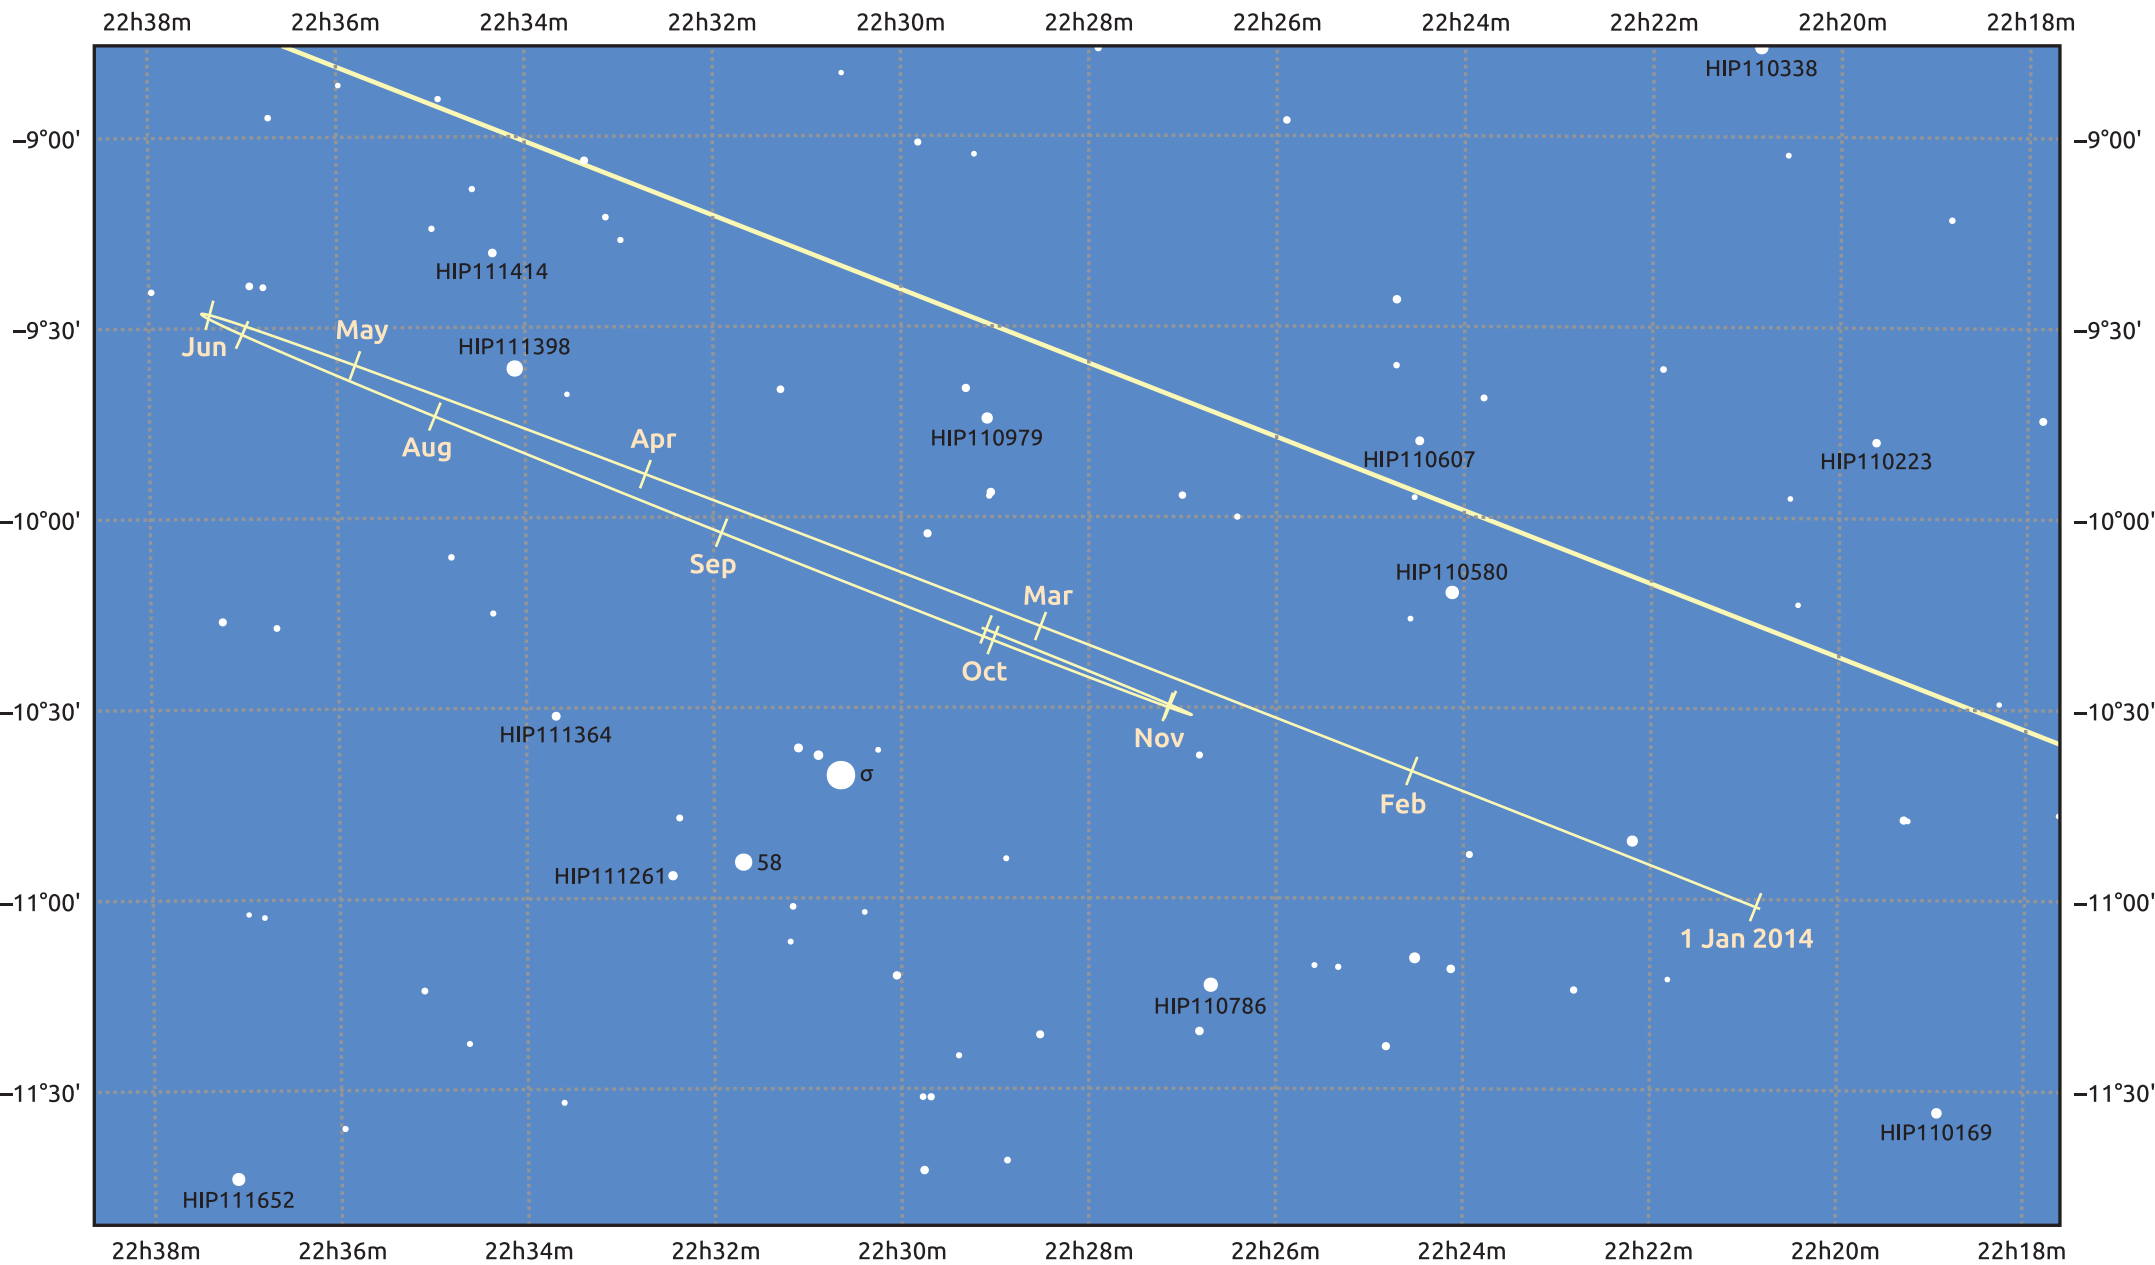

The path of Neptune in 2014

© Dominic Ford 2011–2025. Date markers placed at midnight UTC. Downloaded from <https://in-the-sky.org>

Magnitude scale: • 10.0 • 9.0 • 8.0 • 7.0 • 6.0 • 5.0 • 4.0

— Ecliptic Plane

Galaxy Bright nebula Open cluster Globular cluster Planetary nebula

Date	Mag	Angular size
2014 Jan 1	7.9	2.2"
2014 Apr 1	8.0	2.2"
2014 Jul 1	7.9	2.3"
2014 Oct 1	7.8	2.3"
2015 Jan 1	7.9	2.2"