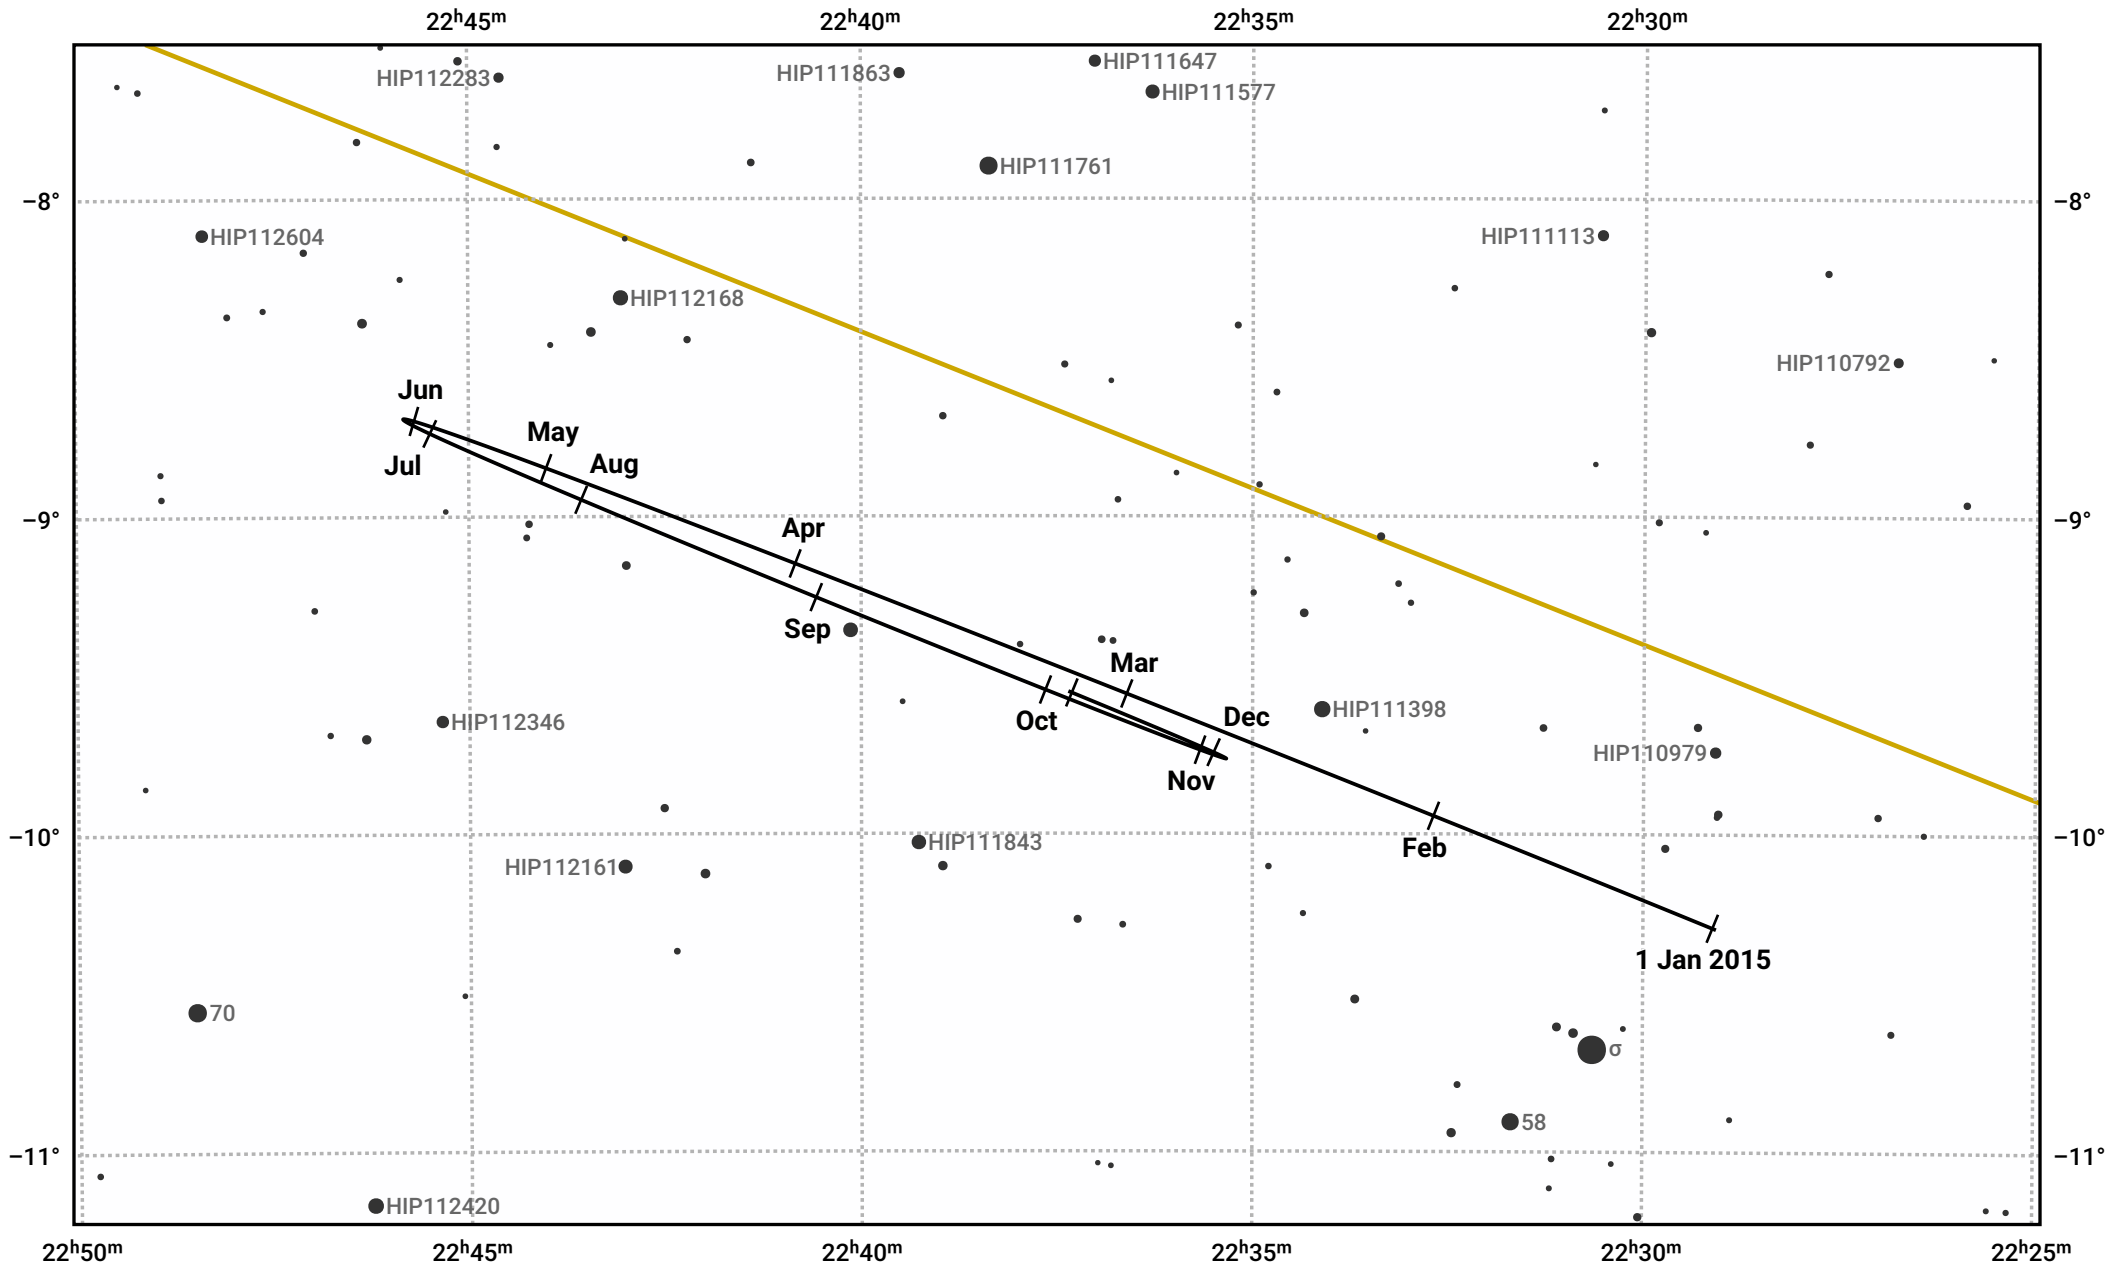

The path of Neptune in 2015

© Dominic Ford 2011–2023. Date markers placed at midnight UTC. Downloaded from <https://in-the-sky.org>

Magnitude scale: \bullet 10.0 \bullet 9.0 \bullet 8.0 \bullet 7.0 \bullet 6.0 \bullet 5.0 \bullet 4.0

— Ecliptic Plane

● Galaxy
 ■ Bright nebula
 ● Open cluster
 ⊕ Globular cluster

Date	Mag	Angular size
2015 Jan 1	7.9	2.2"
2015 Apr 1	8.0	2.2"
2015 Jul 1	7.9	2.3"
2015 Oct 1	7.8	2.3"
2016 Jan 1	7.9	2.2"