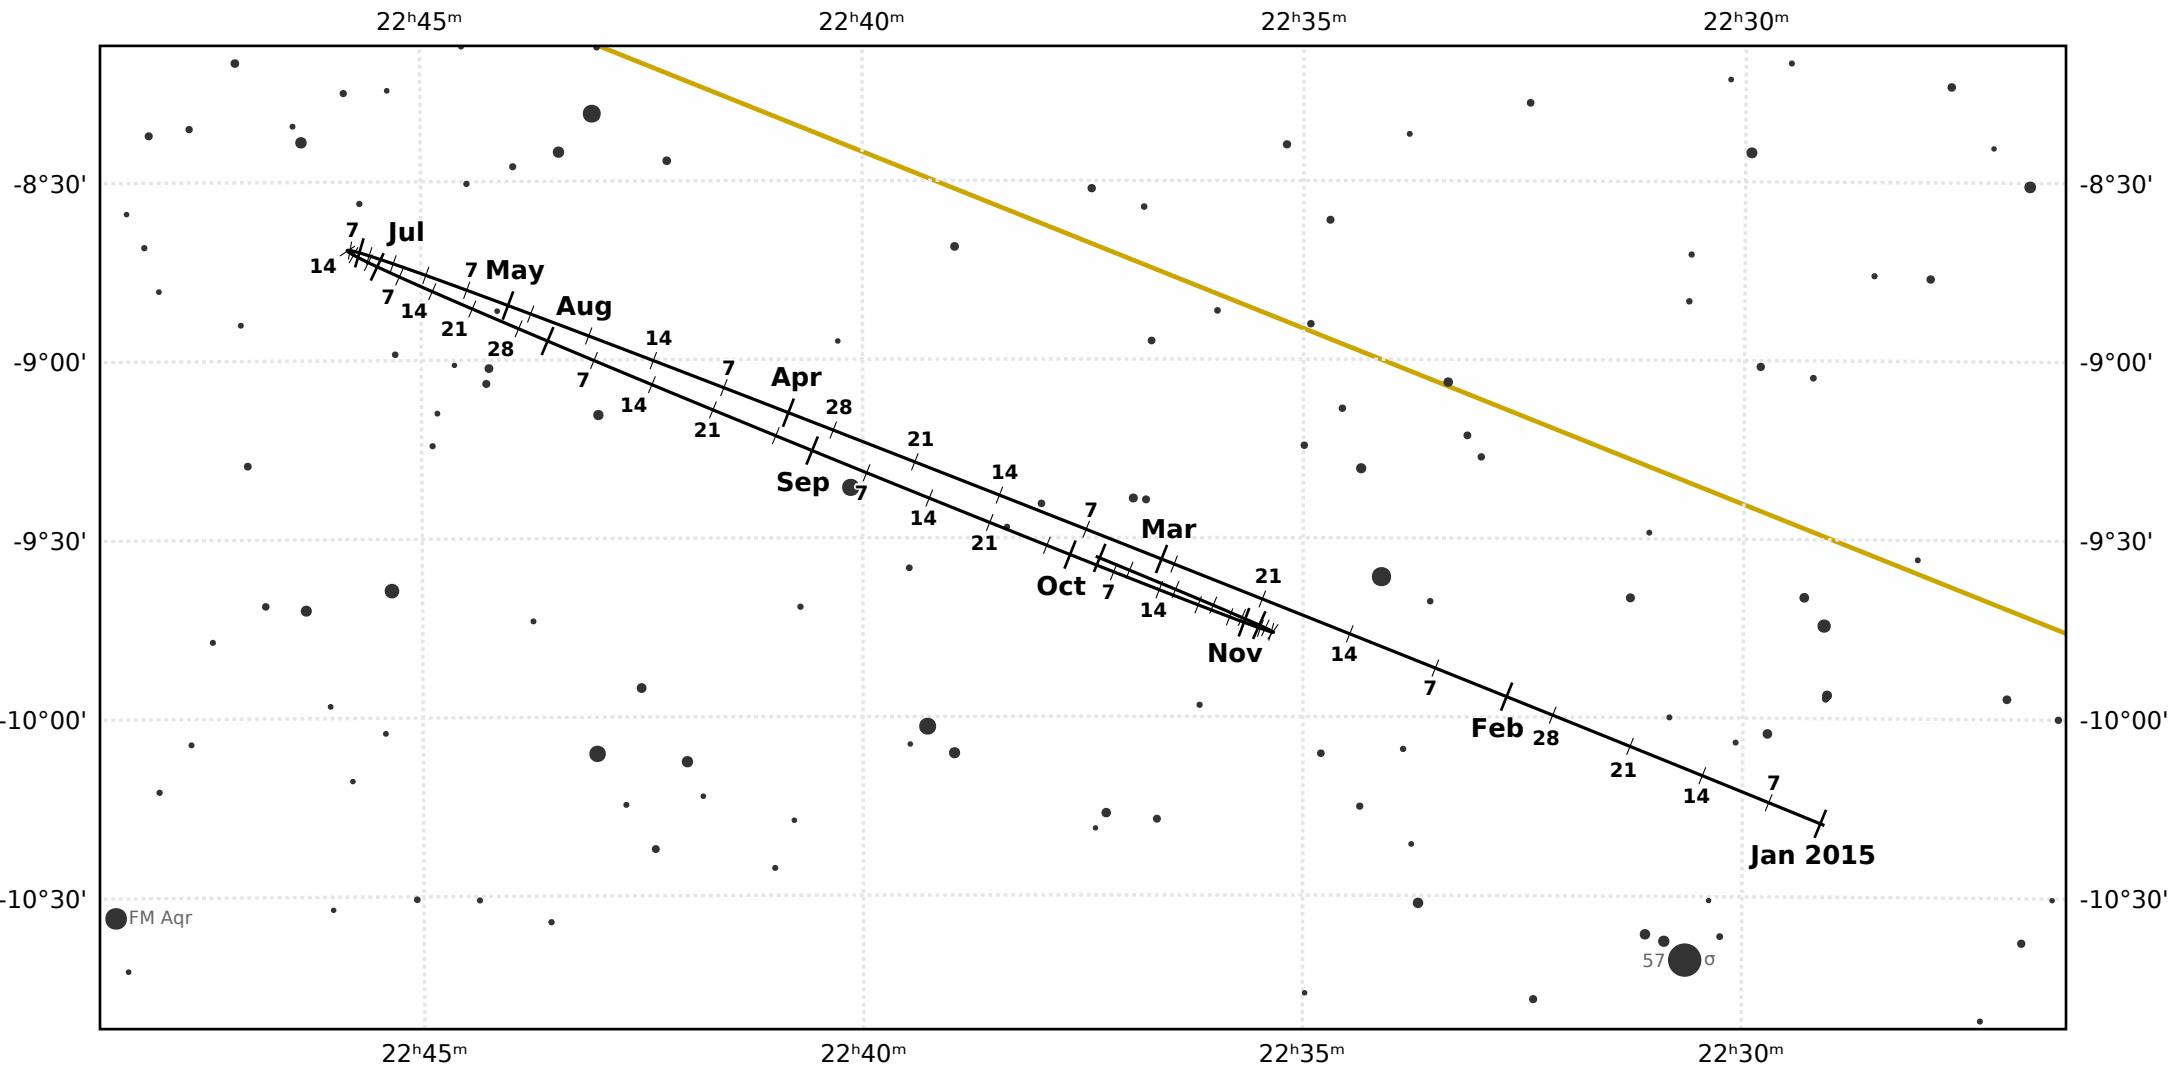

The path of Neptune in 2015

© Dominic Ford 2011-2020. Downloaded from <https://in-the-sky.org>

Magnitude scale: ● 10.5 ● 10.0 ● 9.5 ● 9.0 ● 8.5 ● 8.0 ● 7.5 ● 7.0 ● 6.5 ● 6.0 ● 5.5 ● 5.0 ● 4.5

— The Equator — Ecliptic Plane — Galactic Plane