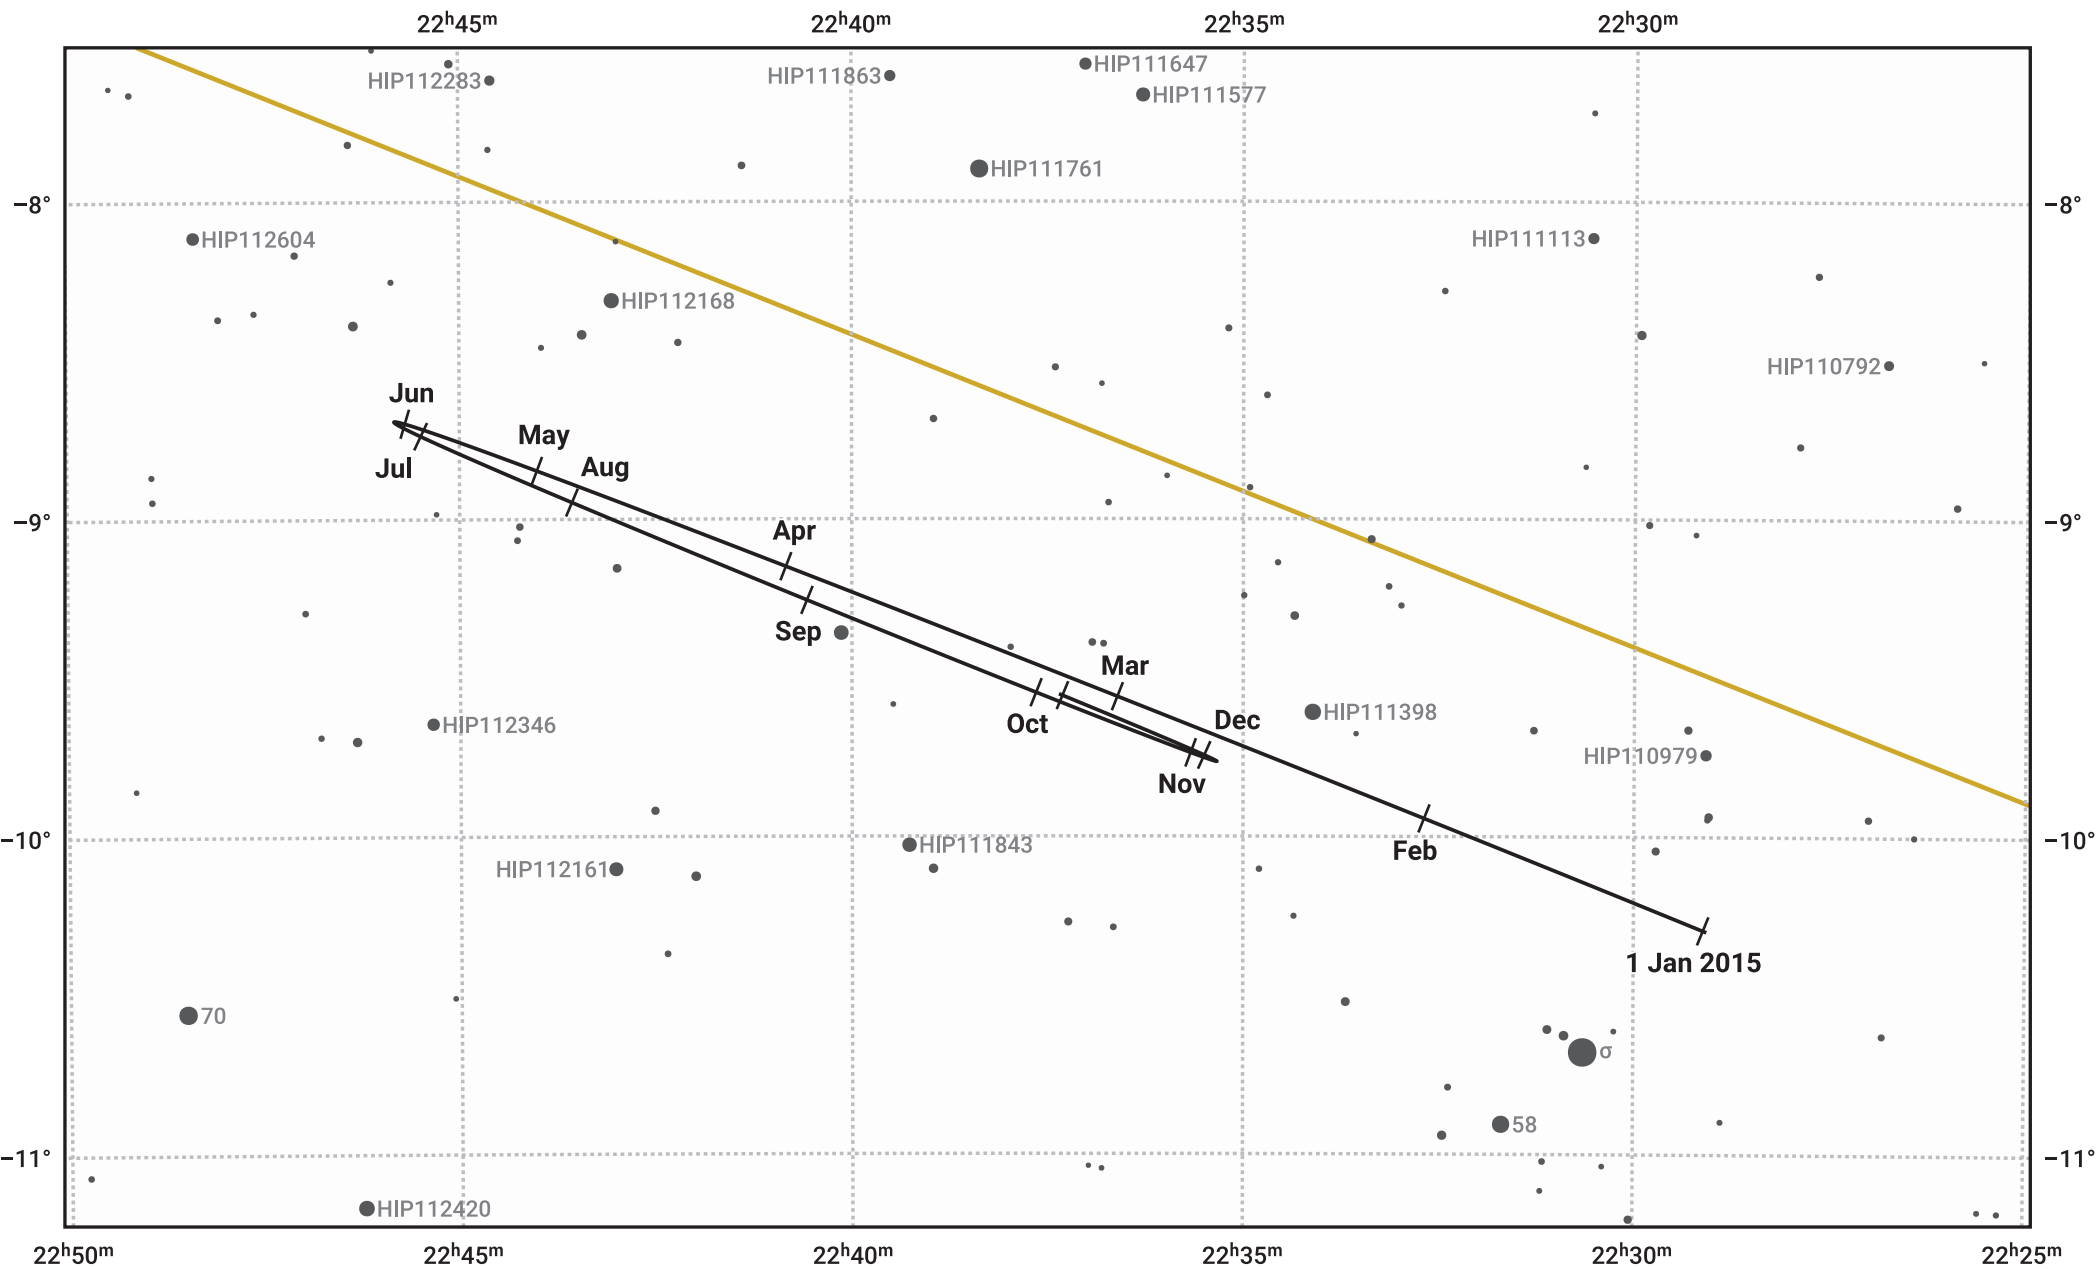

The path of Neptune in 2015

© Dominic Ford 2011–2023. Date markers placed at midnight UTC. Downloaded from <https://in-the-sky.org>

Magnitude scale: 10.0 9.0 8.0 7.0 6.0 5.0 4.0

Ecliptic Plane

- Galaxy
- Bright nebula
- Open cluster
- Globular cluster

Date	Mag	Angular size
2015 Jan 1	7.9	2.2"
2015 Apr 1	8.0	2.2"
2015 Jul 1	7.9	2.3"
2015 Oct 1	7.8	2.3"
2016 Jan 1	7.9	2.2"