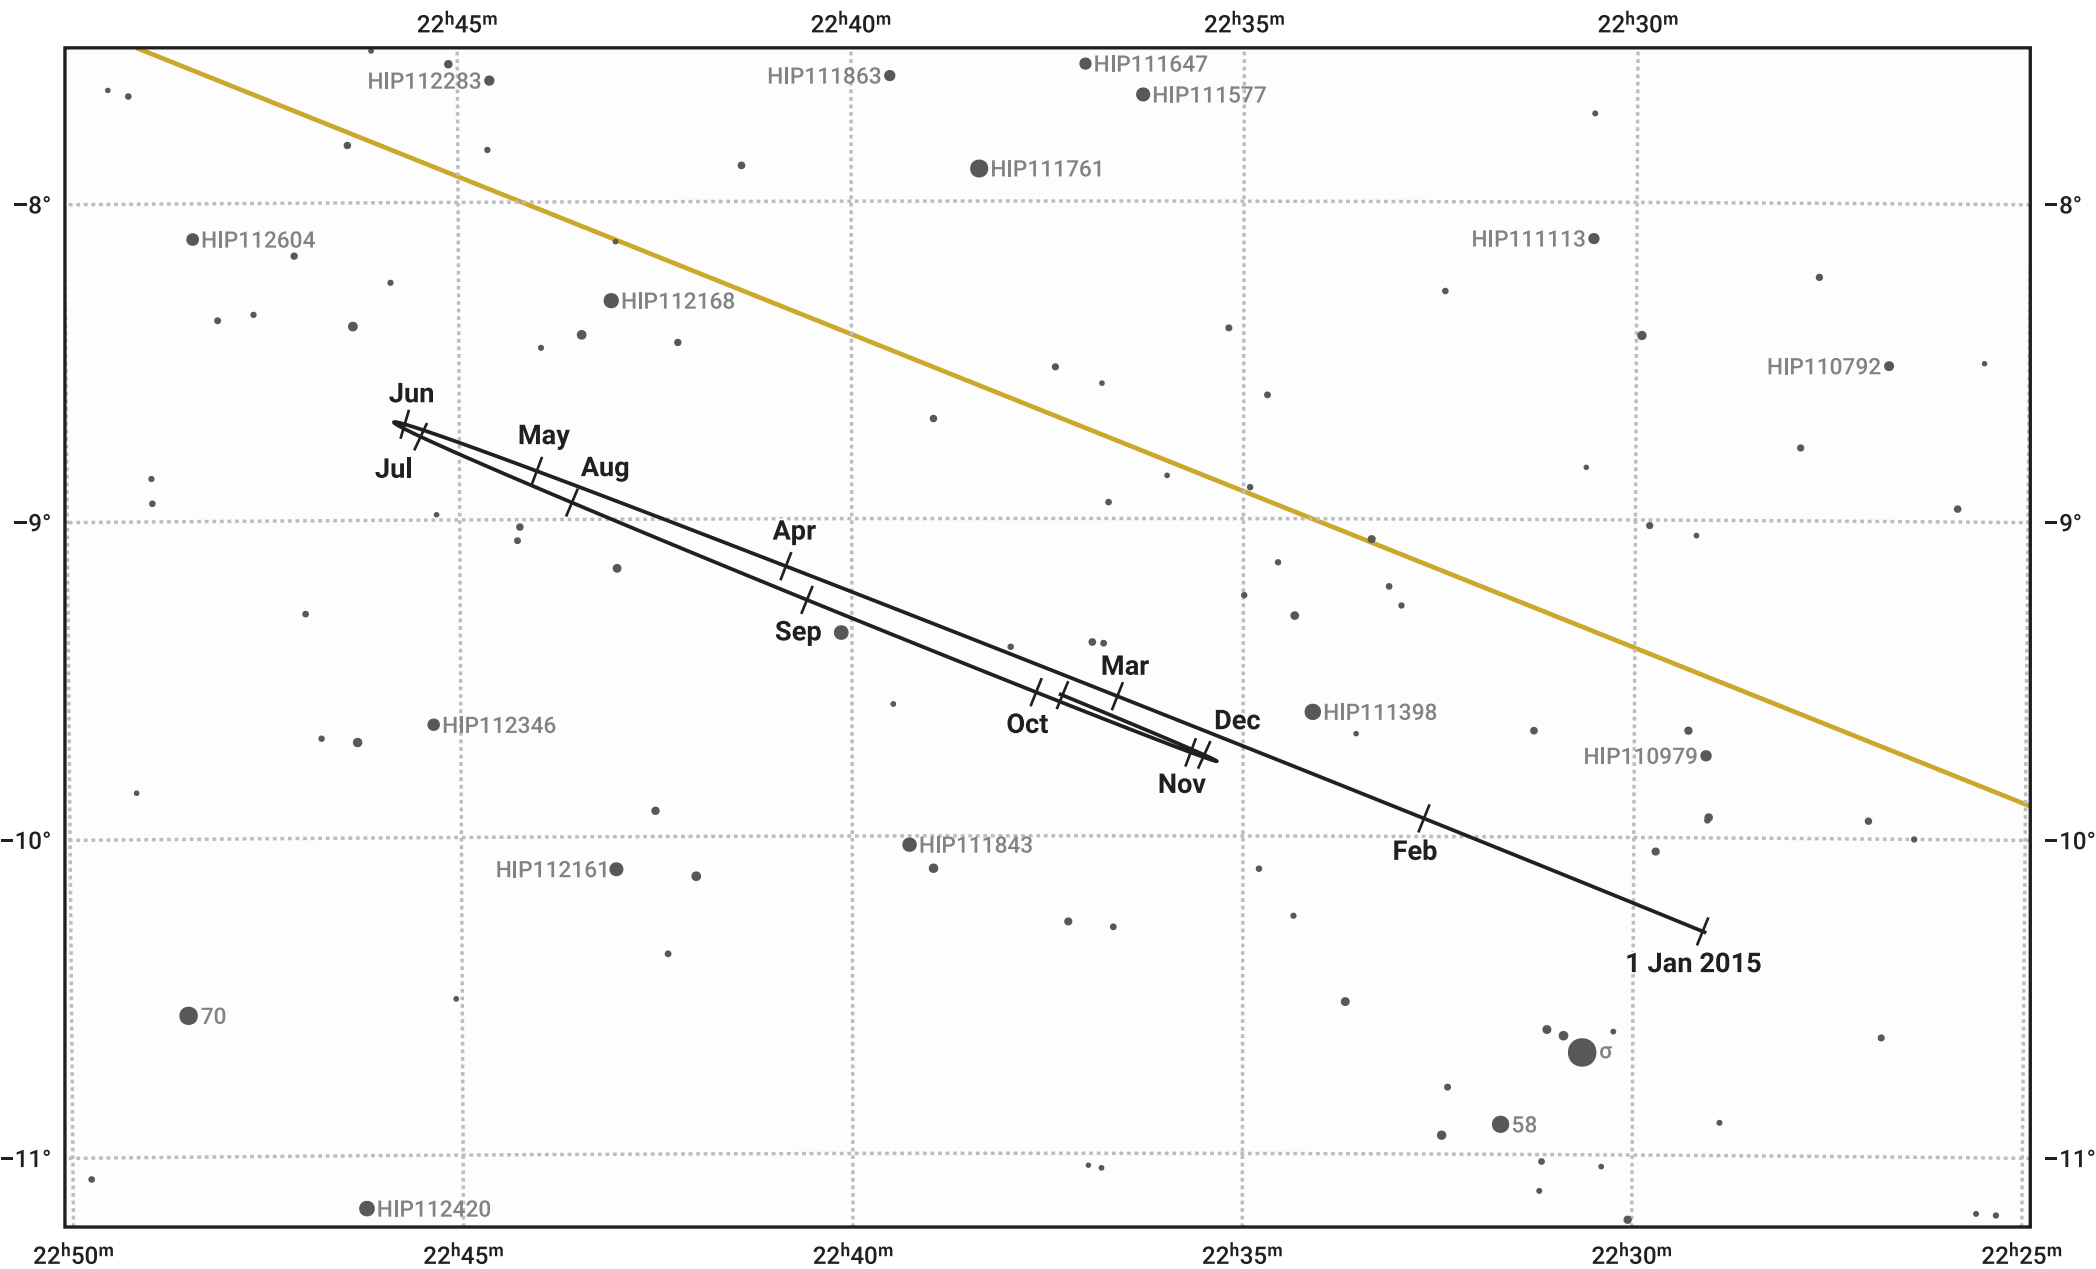

The path of Neptune in 2015

© Dominic Ford 2011–2024. Date markers placed at midnight UTC. Downloaded from <https://in-the-sky.org>

Magnitude scale: 10.0 9.0 8.0 7.0 6.0 5.0 4.0

Ecliptic Plane

- Galaxy
- Bright nebula
- Open cluster
- + Globular cluster

Date	Mag	Angular size
2015 Jan 1	7.9	2.2"
2015 Apr 1	8.0	2.2"
2015 Jul 1	7.9	2.3"
2015 Oct 1	7.8	2.3"
2016 Jan 1	7.9	2.2"