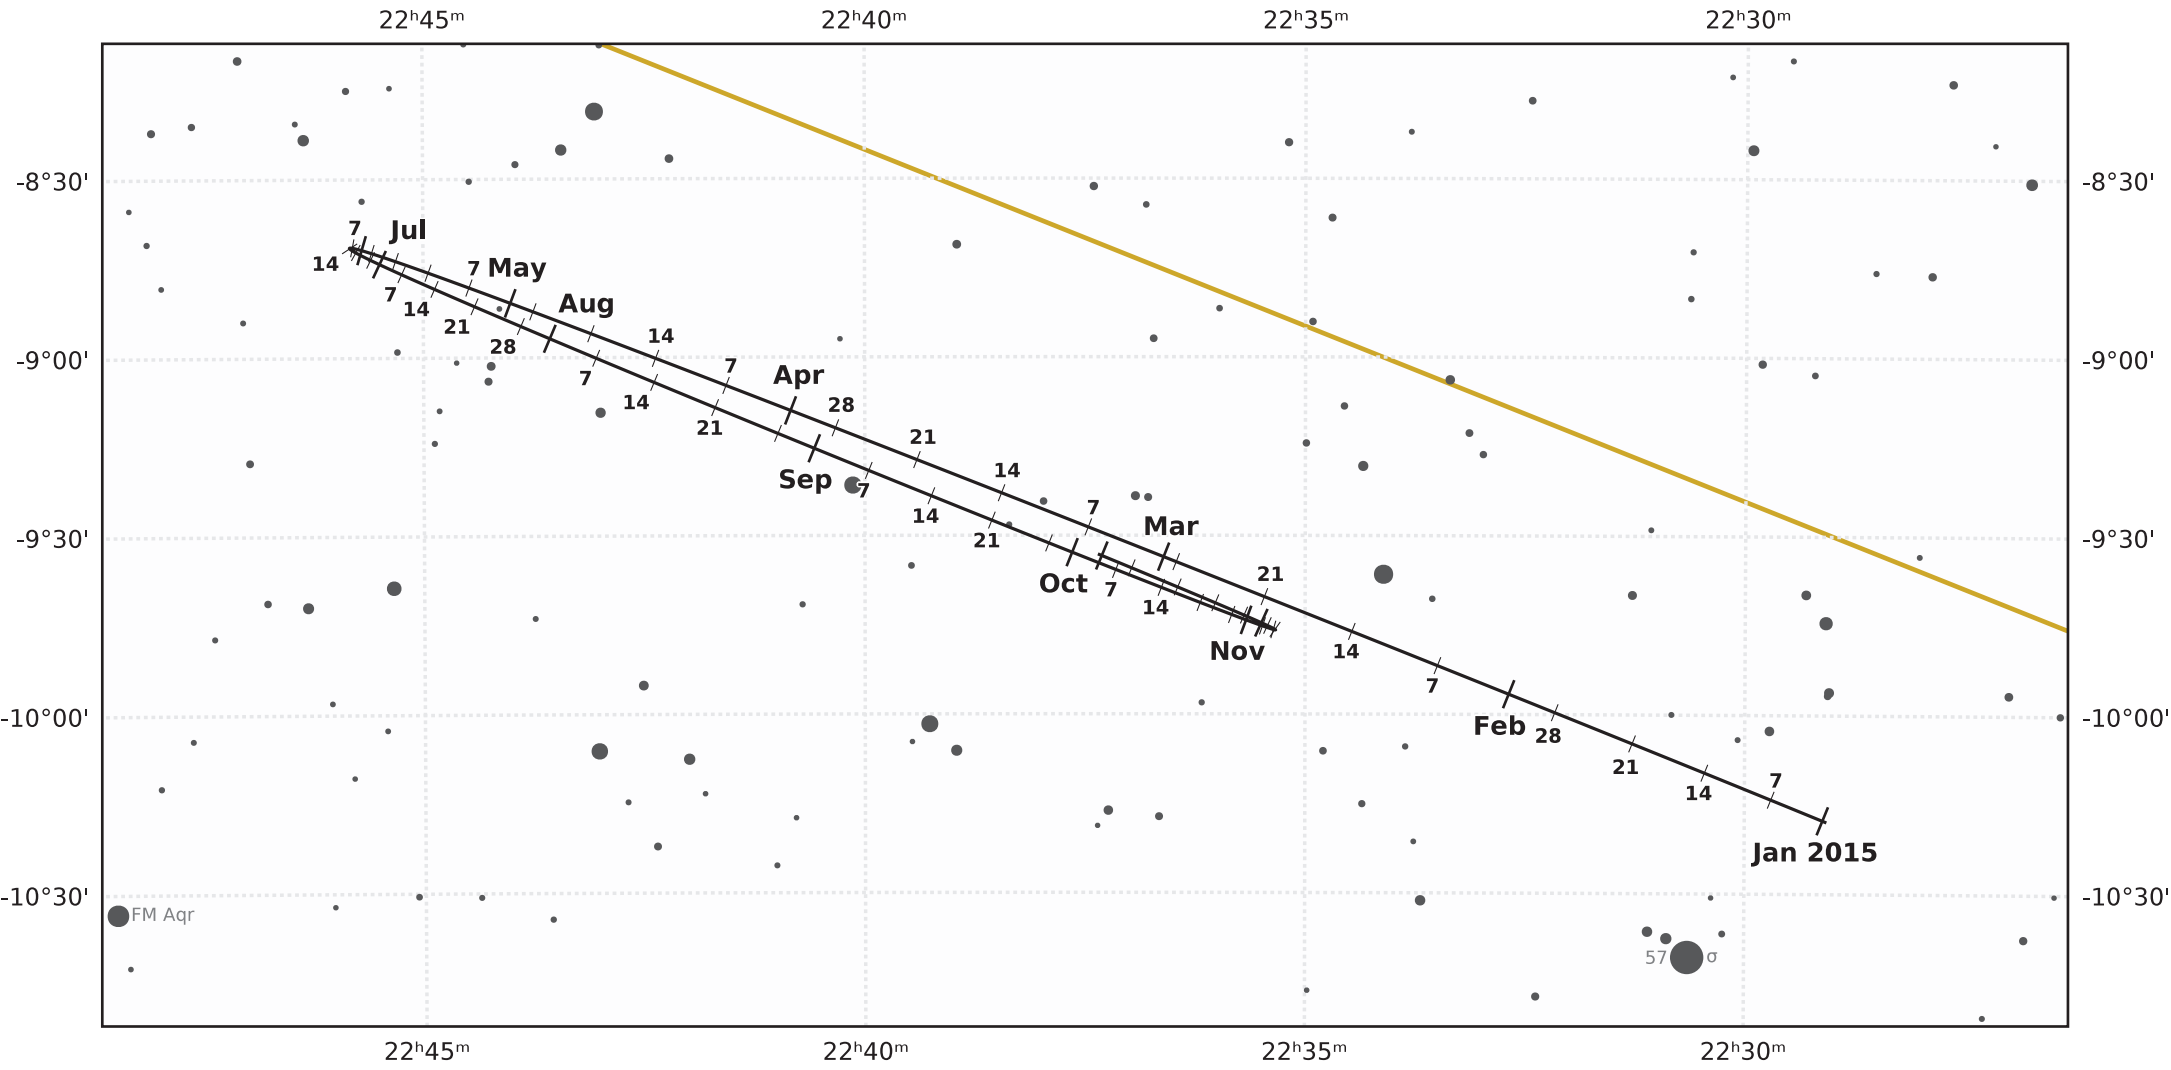

# The path of Neptune in 2015

© Dominic Ford 2011-2020. Downloaded from <https://in-the-sky.org>

— The Equator — Ecliptic Plane — Galactic Plane