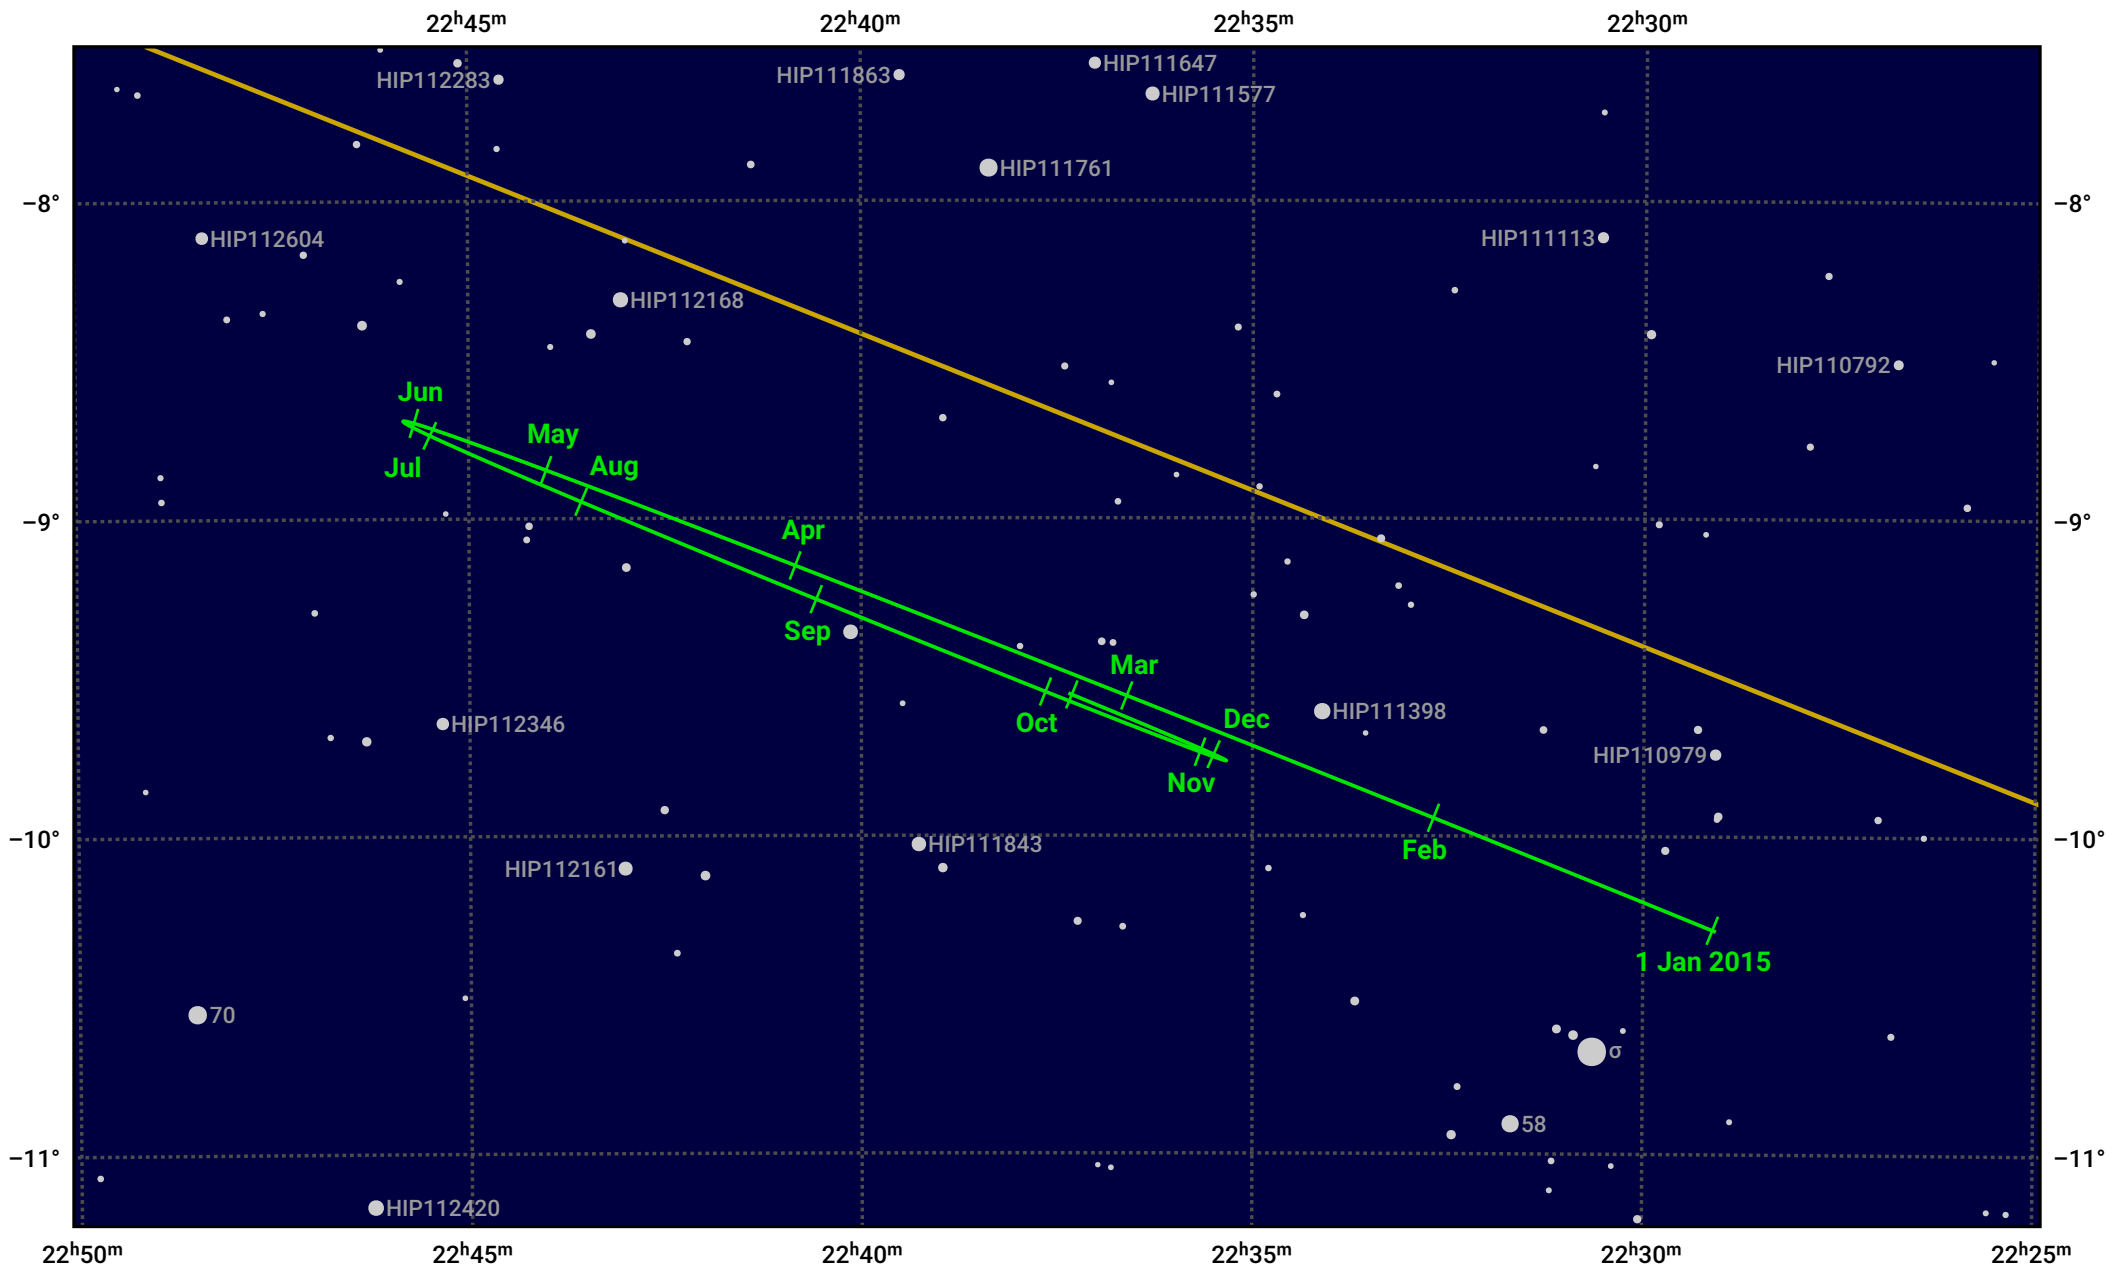

The path of Neptune in 2015

© Dominic Ford 2011–2024. Date markers placed at midnight UTC. Downloaded from <https://in-the-sky.org>

Magnitude scale: ● 10.0 ● 9.0 ● 8.0 ● 7.0 ● 6.0 ● 5.0 ● 4.0

— Ecliptic Plane

- Galaxy
- Bright nebula
- Open cluster
- ⊕ Globular cluster

Date	Mag	Angular size
2015 Jan 1	7.9	2.2"
2015 Apr 1	8.0	2.2"
2015 Jul 1	7.9	2.3"
2015 Oct 1	7.8	2.3"
2016 Jan 1	7.9	2.2"