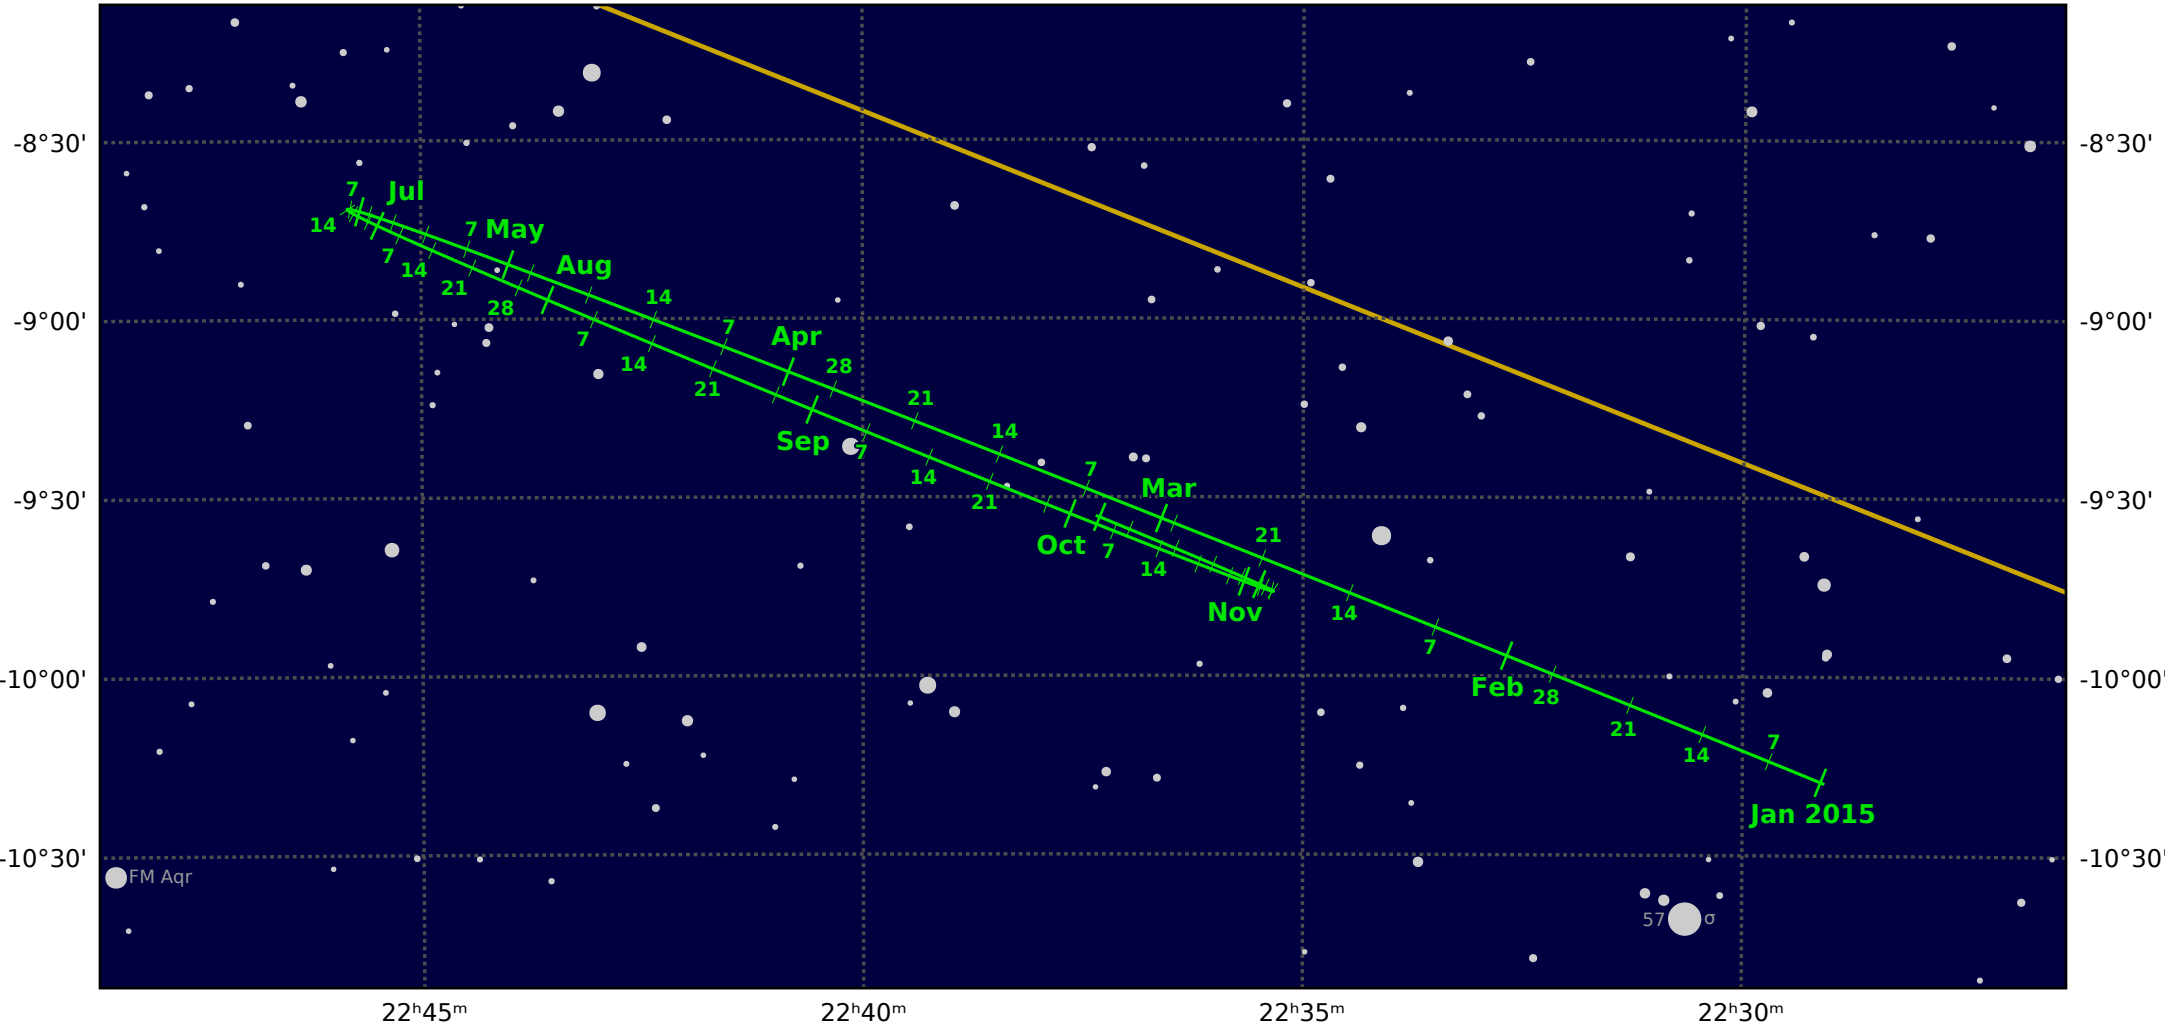

The path of Neptune in 2015

22^h45^m 22^h40^m 22^h35^m 22^h30^m

© Dominic Ford 2011-2020. Downloaded from <https://in-the-sky.org>

Magnitude scale: •10.5 •10.0 •9.5 •9.0 •8.5 •8.0 •7.5 •7.0 ●6.5 ●6.0 ●5.5 ●5.0 ●4.5

— Ecliptic Plane — Galactic Plane