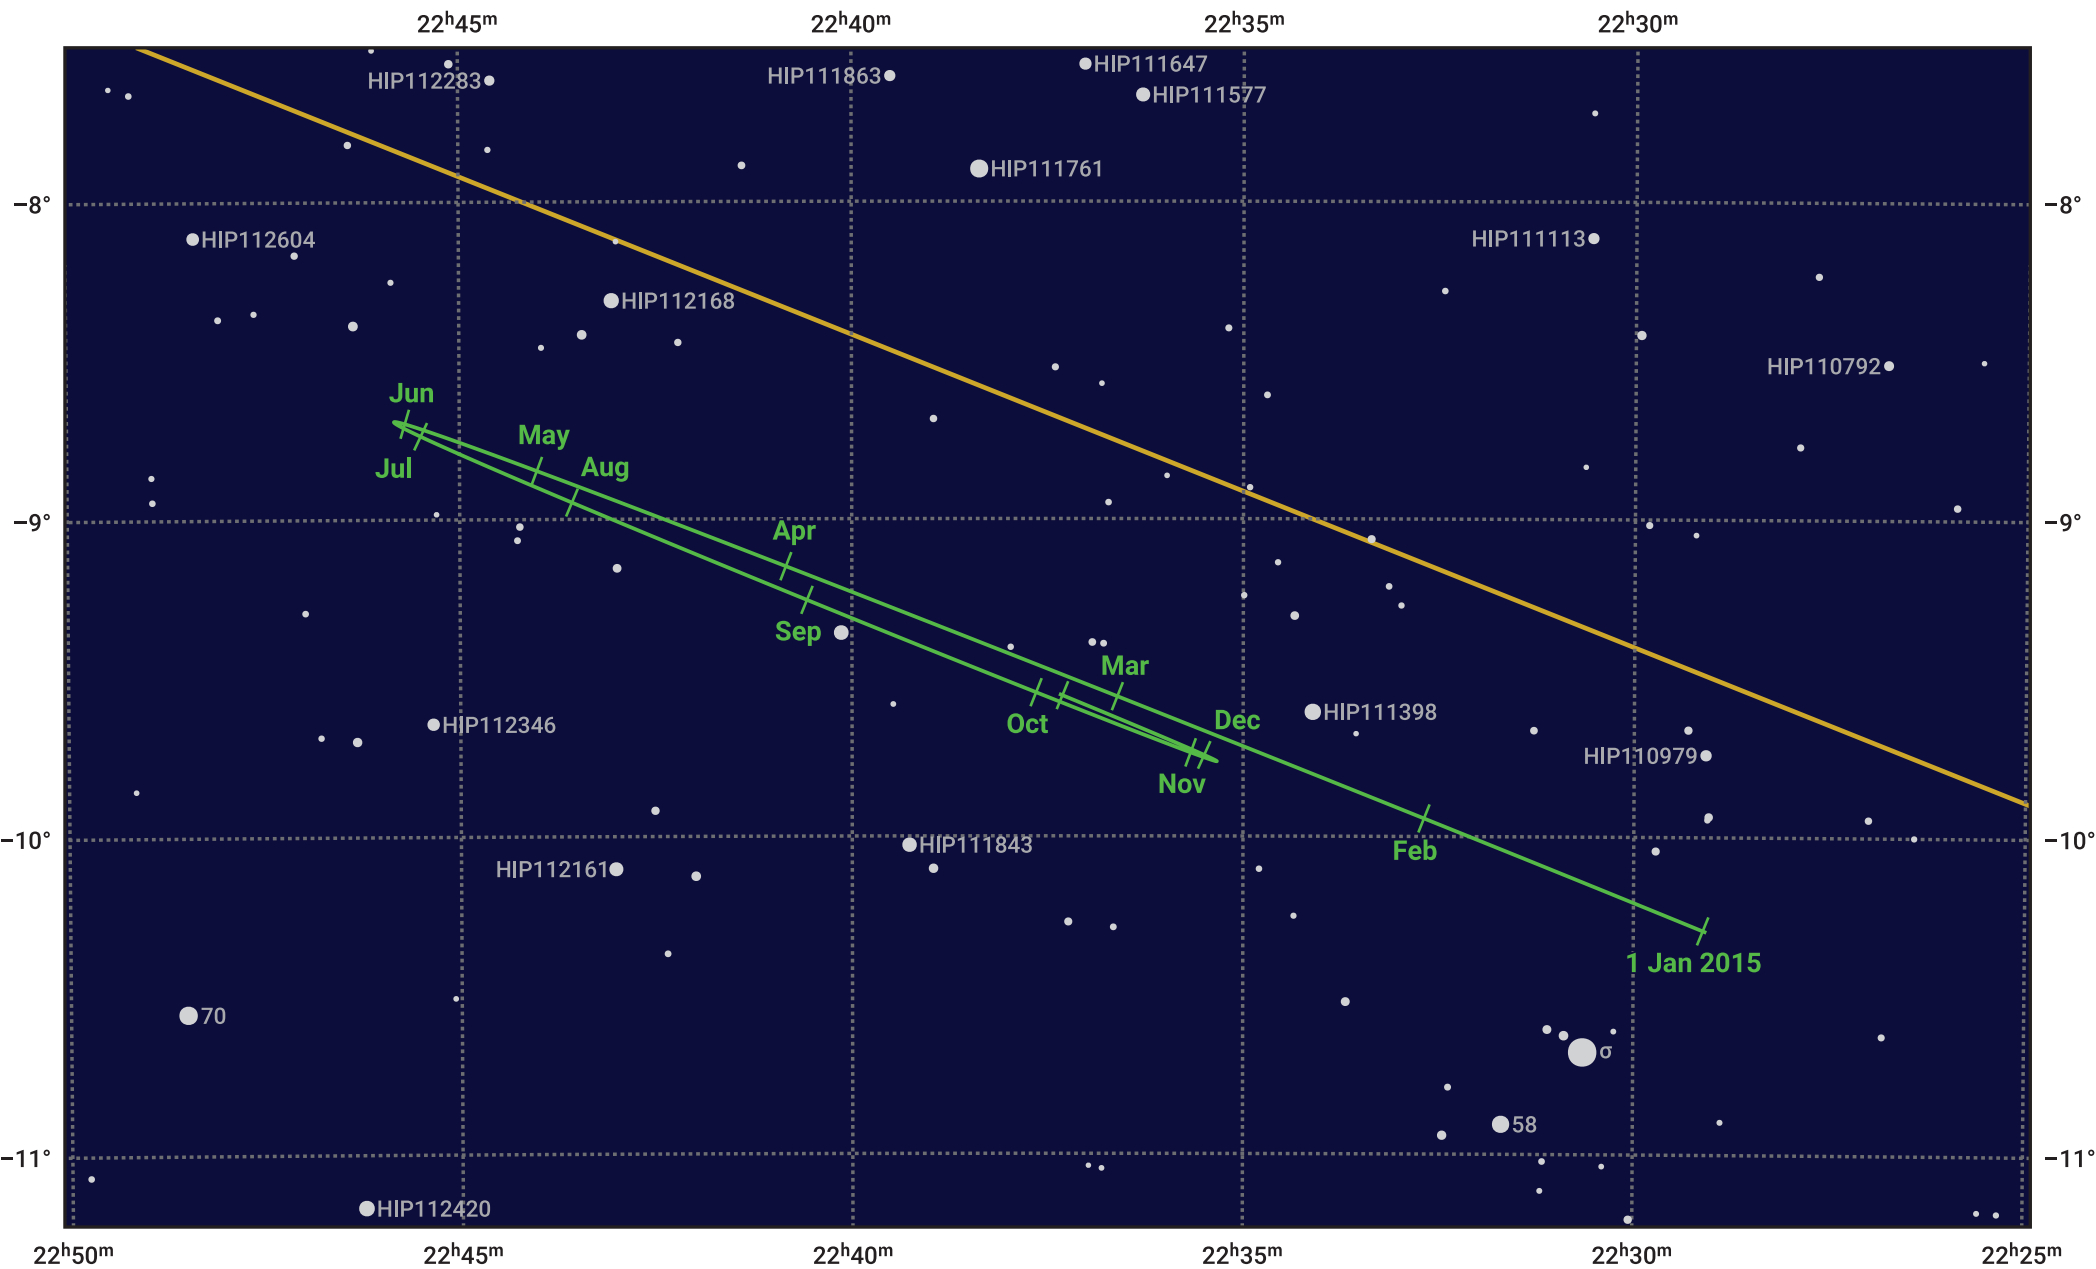

The path of Neptune in 2015

© Dominic Ford 2011–2024. Date markers placed at midnight UTC. Downloaded from <https://in-the-sky.org>

Magnitude scale: ● 10.0 ● 9.0 ● 8.0 ● 7.0 ● 6.0 ● 5.0 ● 4.0

— Ecliptic Plane

- Galaxy
- Bright nebula
- Open cluster
- Globular cluster

Date	Mag	Angular size
2015 Jan 1	7.9	2.2"
2015 Apr 1	8.0	2.2"
2015 Jul 1	7.9	2.3"
2015 Oct 1	7.8	2.3"
2016 Jan 1	7.9	2.2"