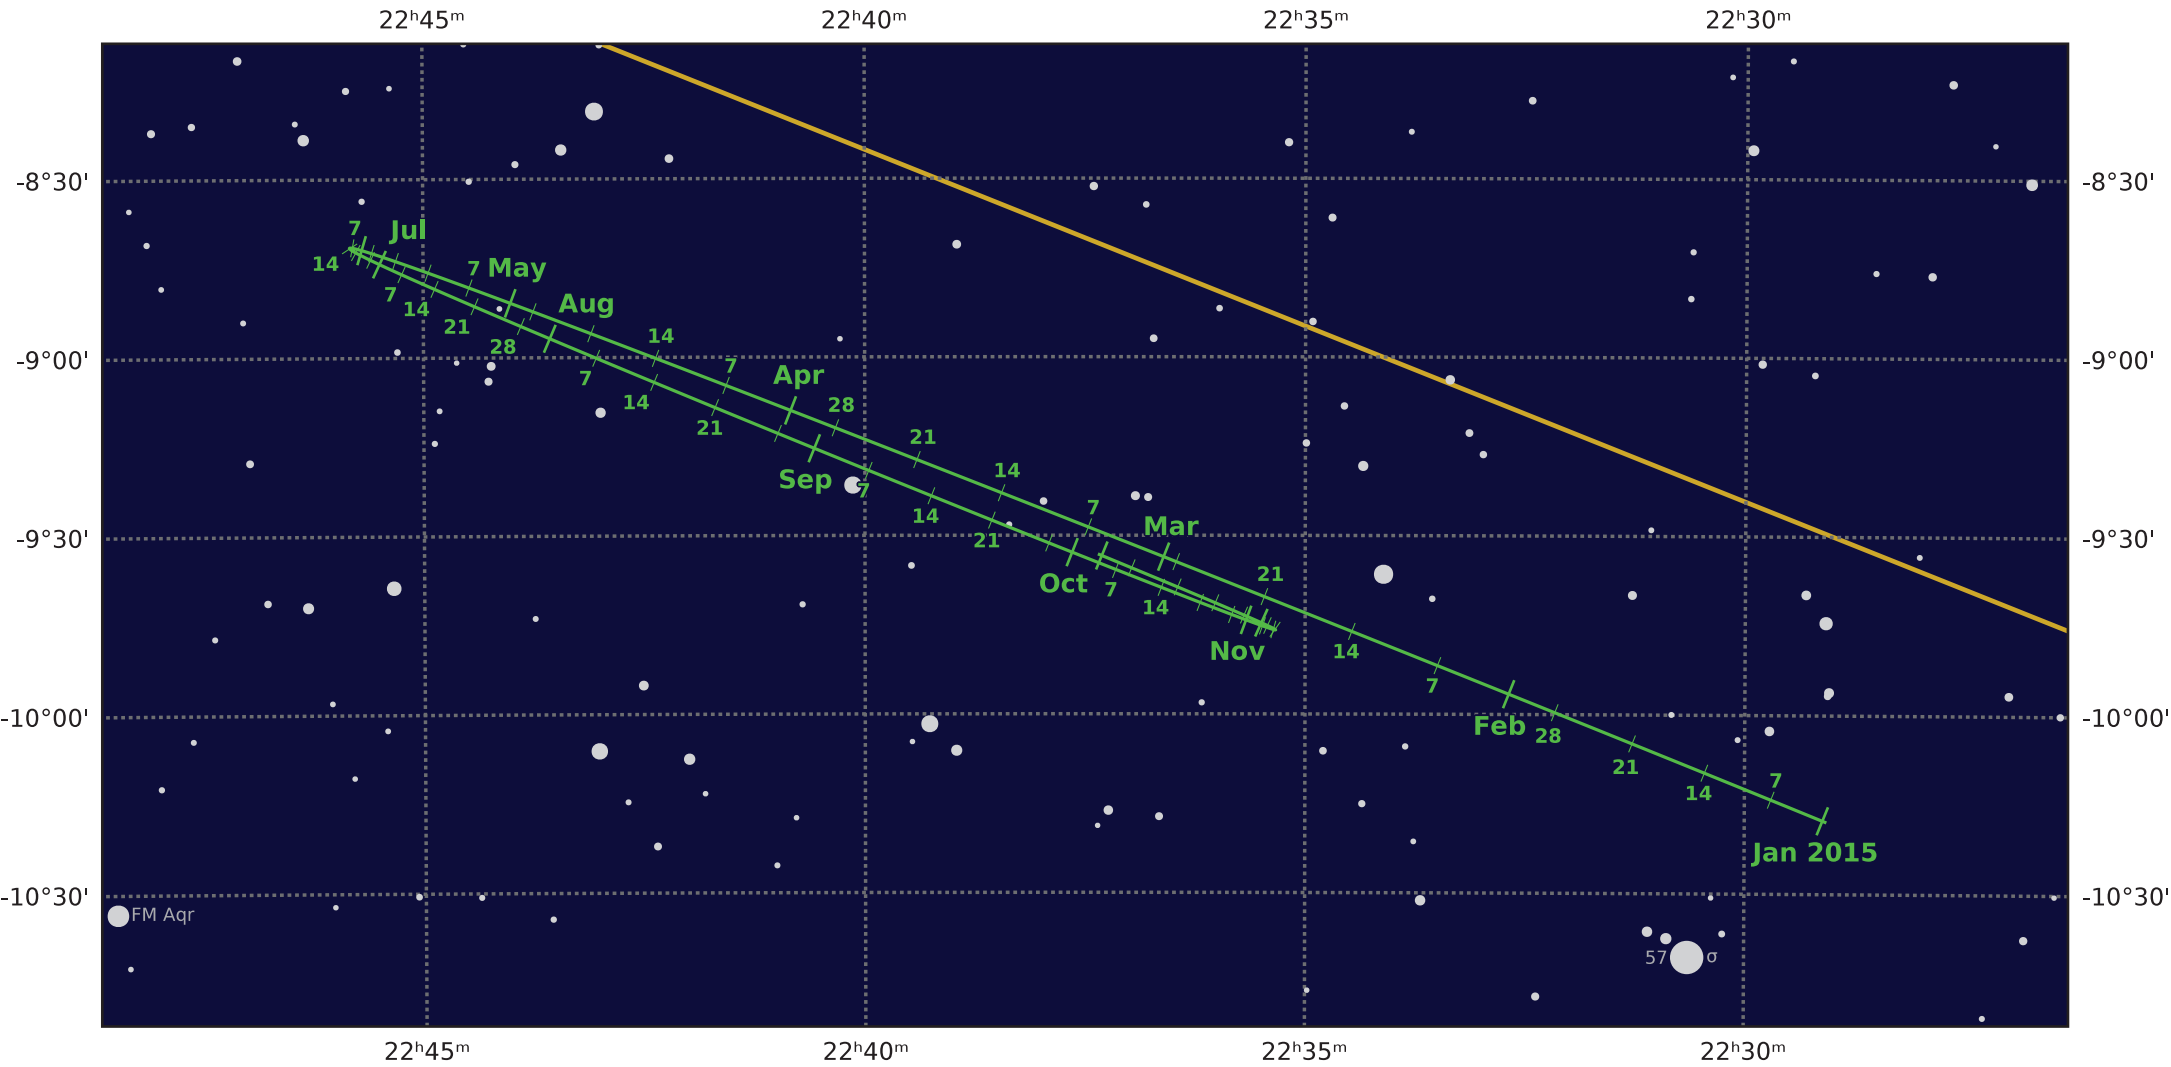

The path of Neptune in 2015

© Dominic Ford 2011-2020. Downloaded from <https://in-the-sky.org>

Magnitude scale: •10.5 •10.0 •9.5 •9.0 •8.5 •8.0 •7.5 •7.0 •6.5 •6.0 •5.5 •5.0 •4.5

— Ecliptic Plane — Galactic Plane