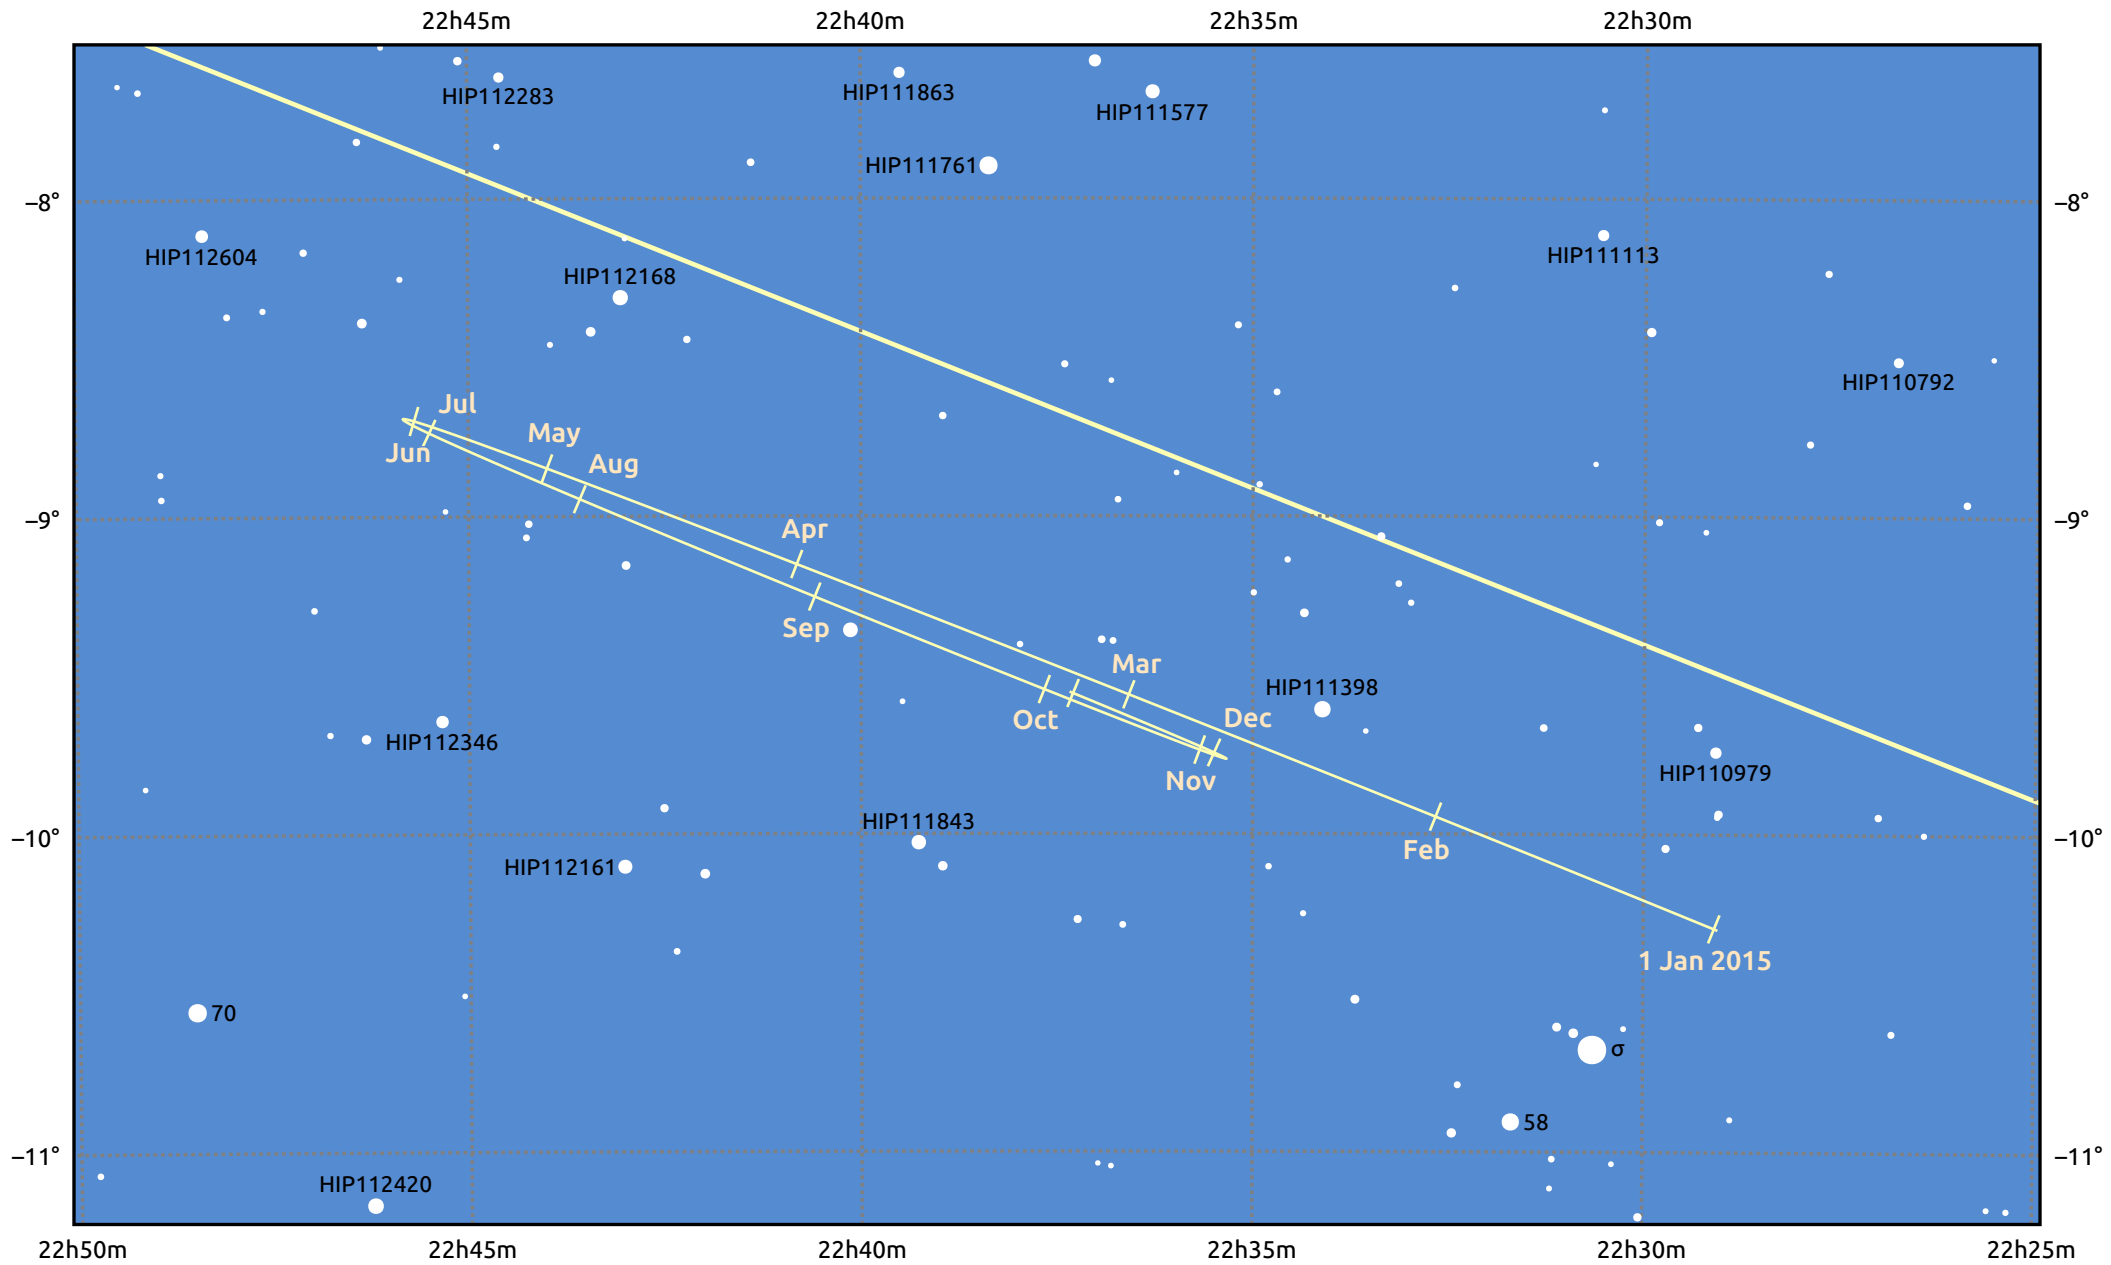

# The path of Neptune in 2015

© Dominic Ford 2011–2025. Date markers placed at midnight UTC. Downloaded from <https://in-the-sky.org>

Magnitude scale: • 10.0 • 9.0 • 8.0 • 7.0 • 6.0 • 5.0 • 4.0

— Ecliptic Plane

Galaxy Bright nebula Open cluster Globular cluster Planetary nebula

Date	Mag	Angular size
2015 Jan 1	7.9	2.2"
2015 Apr 1	8.0	2.2"
2015 Jul 1	7.9	2.3"
2015 Oct 1	7.8	2.3"
2016 Jan 1	7.9	2.2"