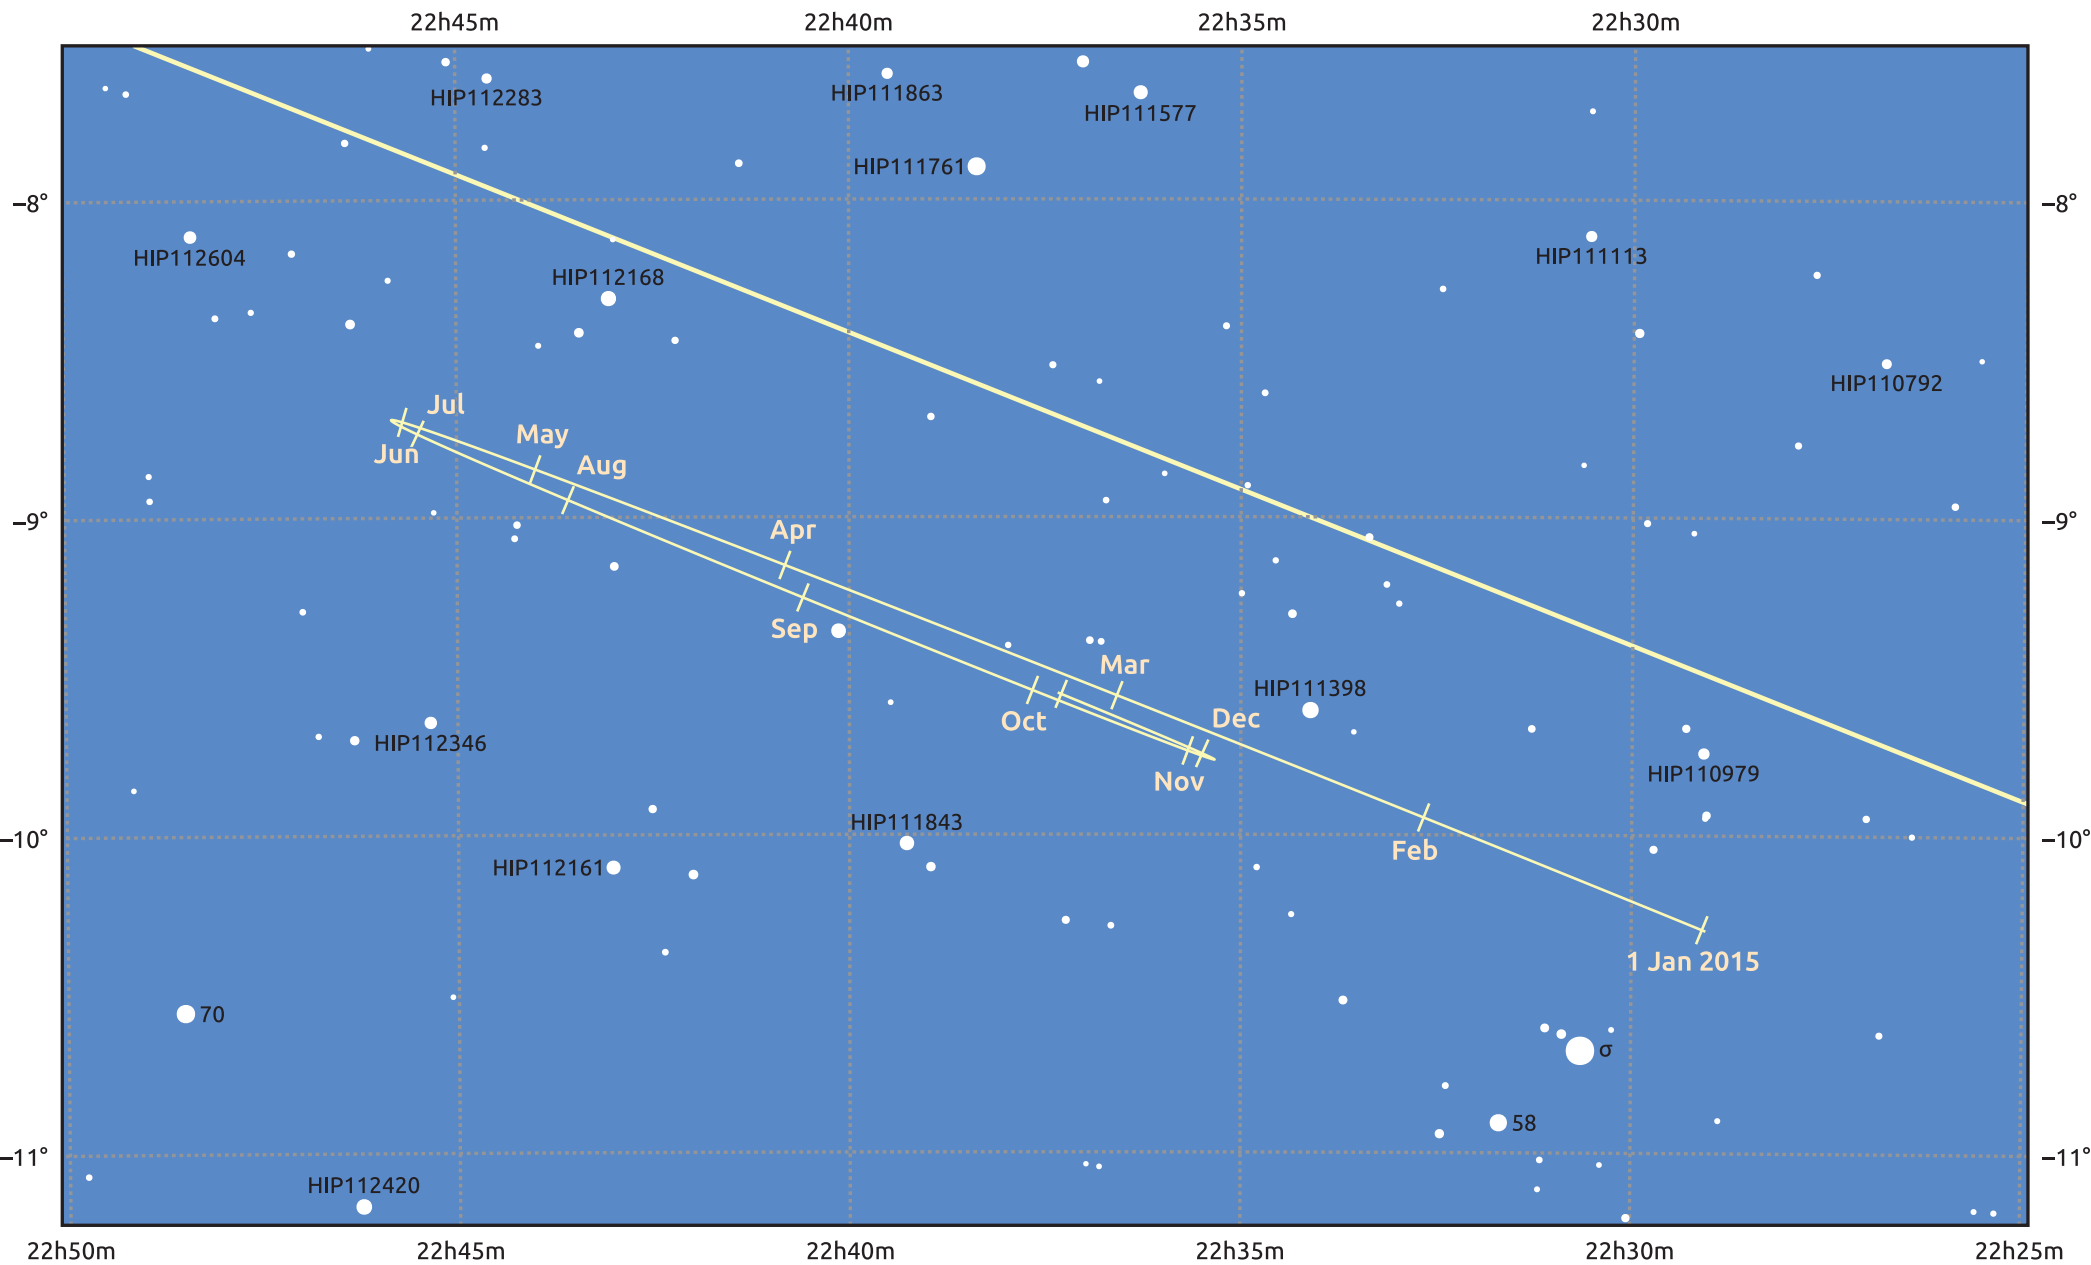

The path of Neptune in 2015

© Dominic Ford 2011–2025. Date markers placed at midnight UTC. Downloaded from <https://in-the-sky.org>

Magnitude scale: ● 10.0 ● 9.0 ● 8.0 ● 7.0 ● 6.0 ● 5.0 ● 4.0

— Ecliptic Plane

Galaxy Bright nebula Open cluster Globular cluster Planetary nebula

Date	Mag	Angular size
2015 Jan 1	7.9	2.2"
2015 Apr 1	8.0	2.2"
2015 Jul 1	7.9	2.3"
2015 Oct 1	7.8	2.3"
2016 Jan 1	7.9	2.2"