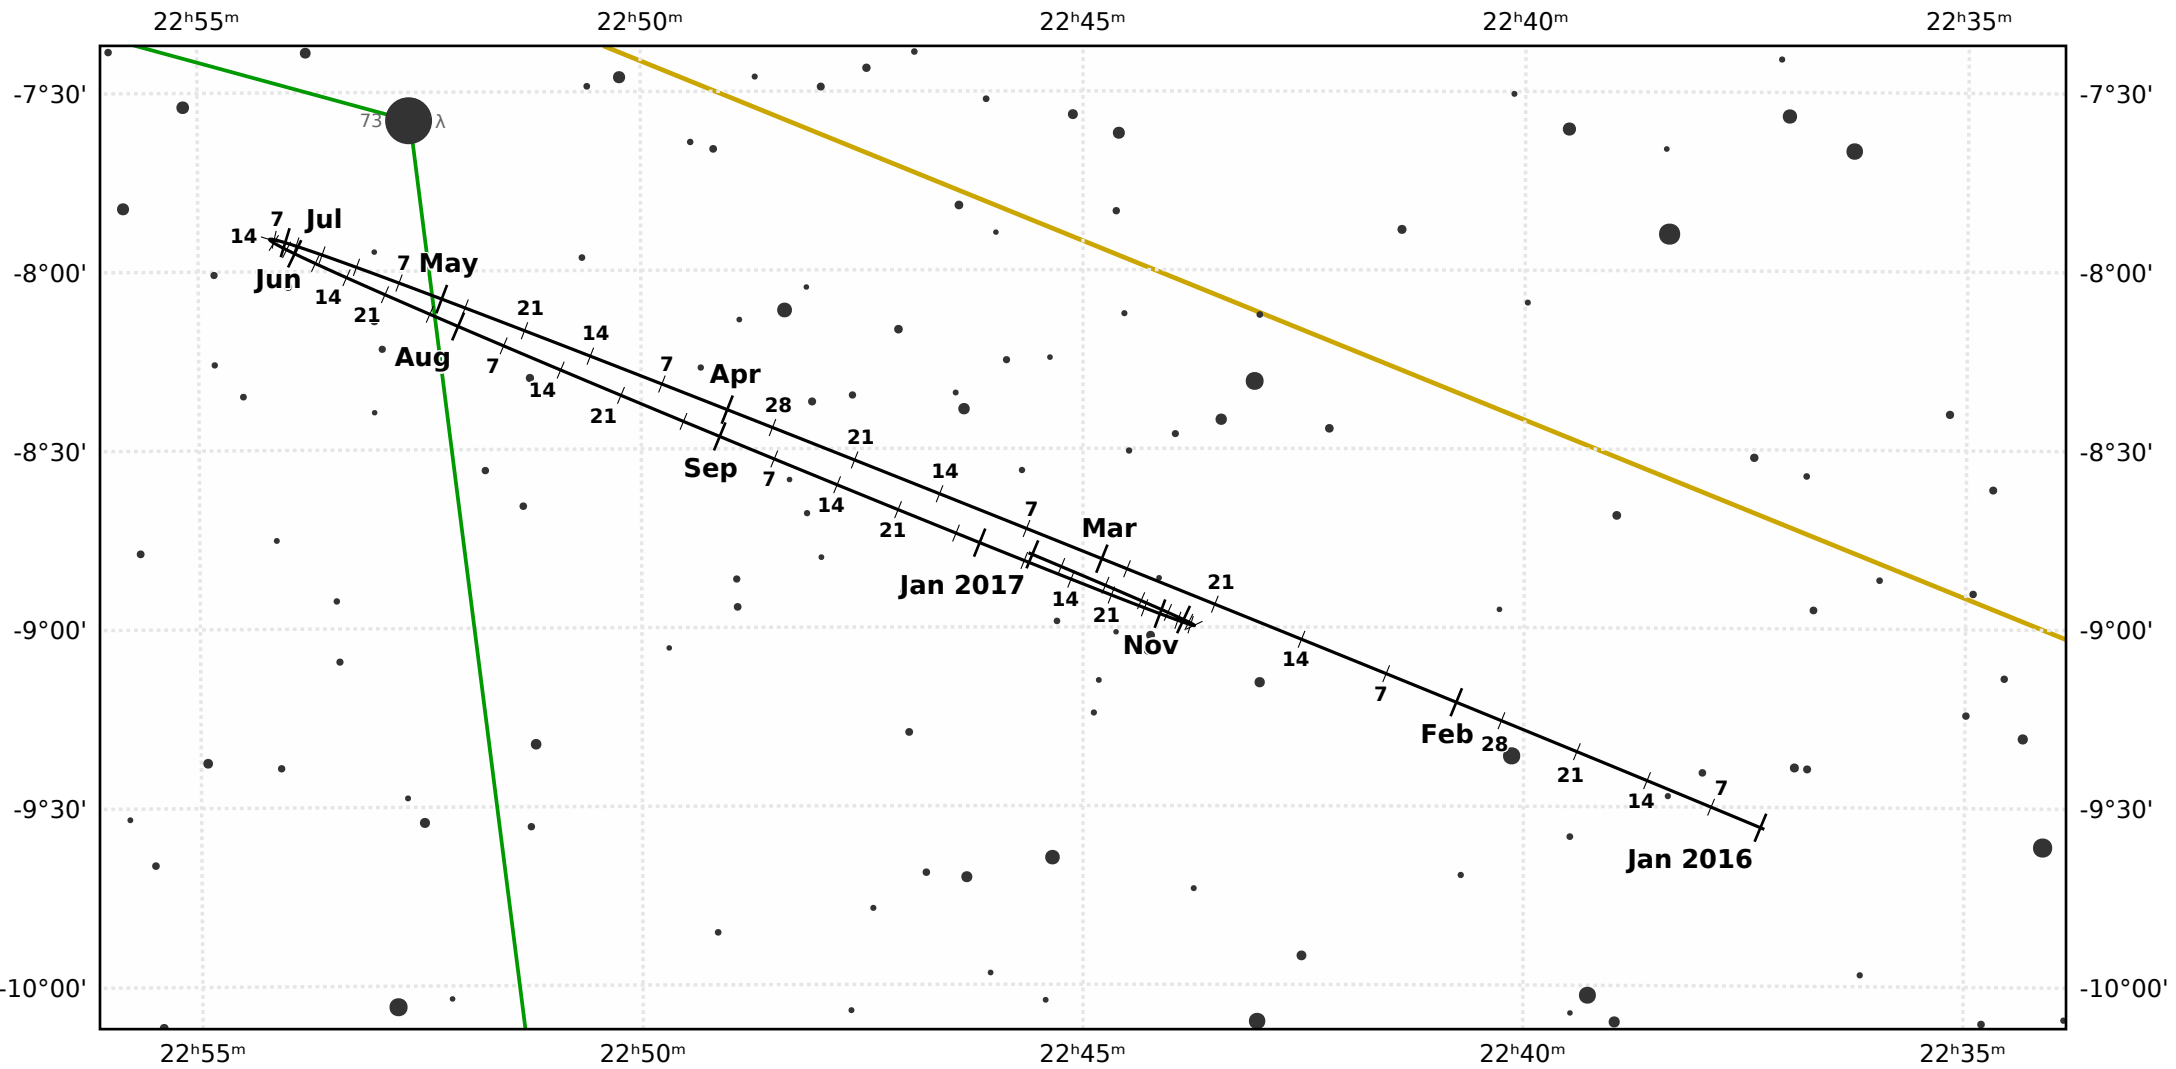

The path of Neptune in 2016

© Dominic Ford 2011-2020. Downloaded from <https://in-the-sky.org>