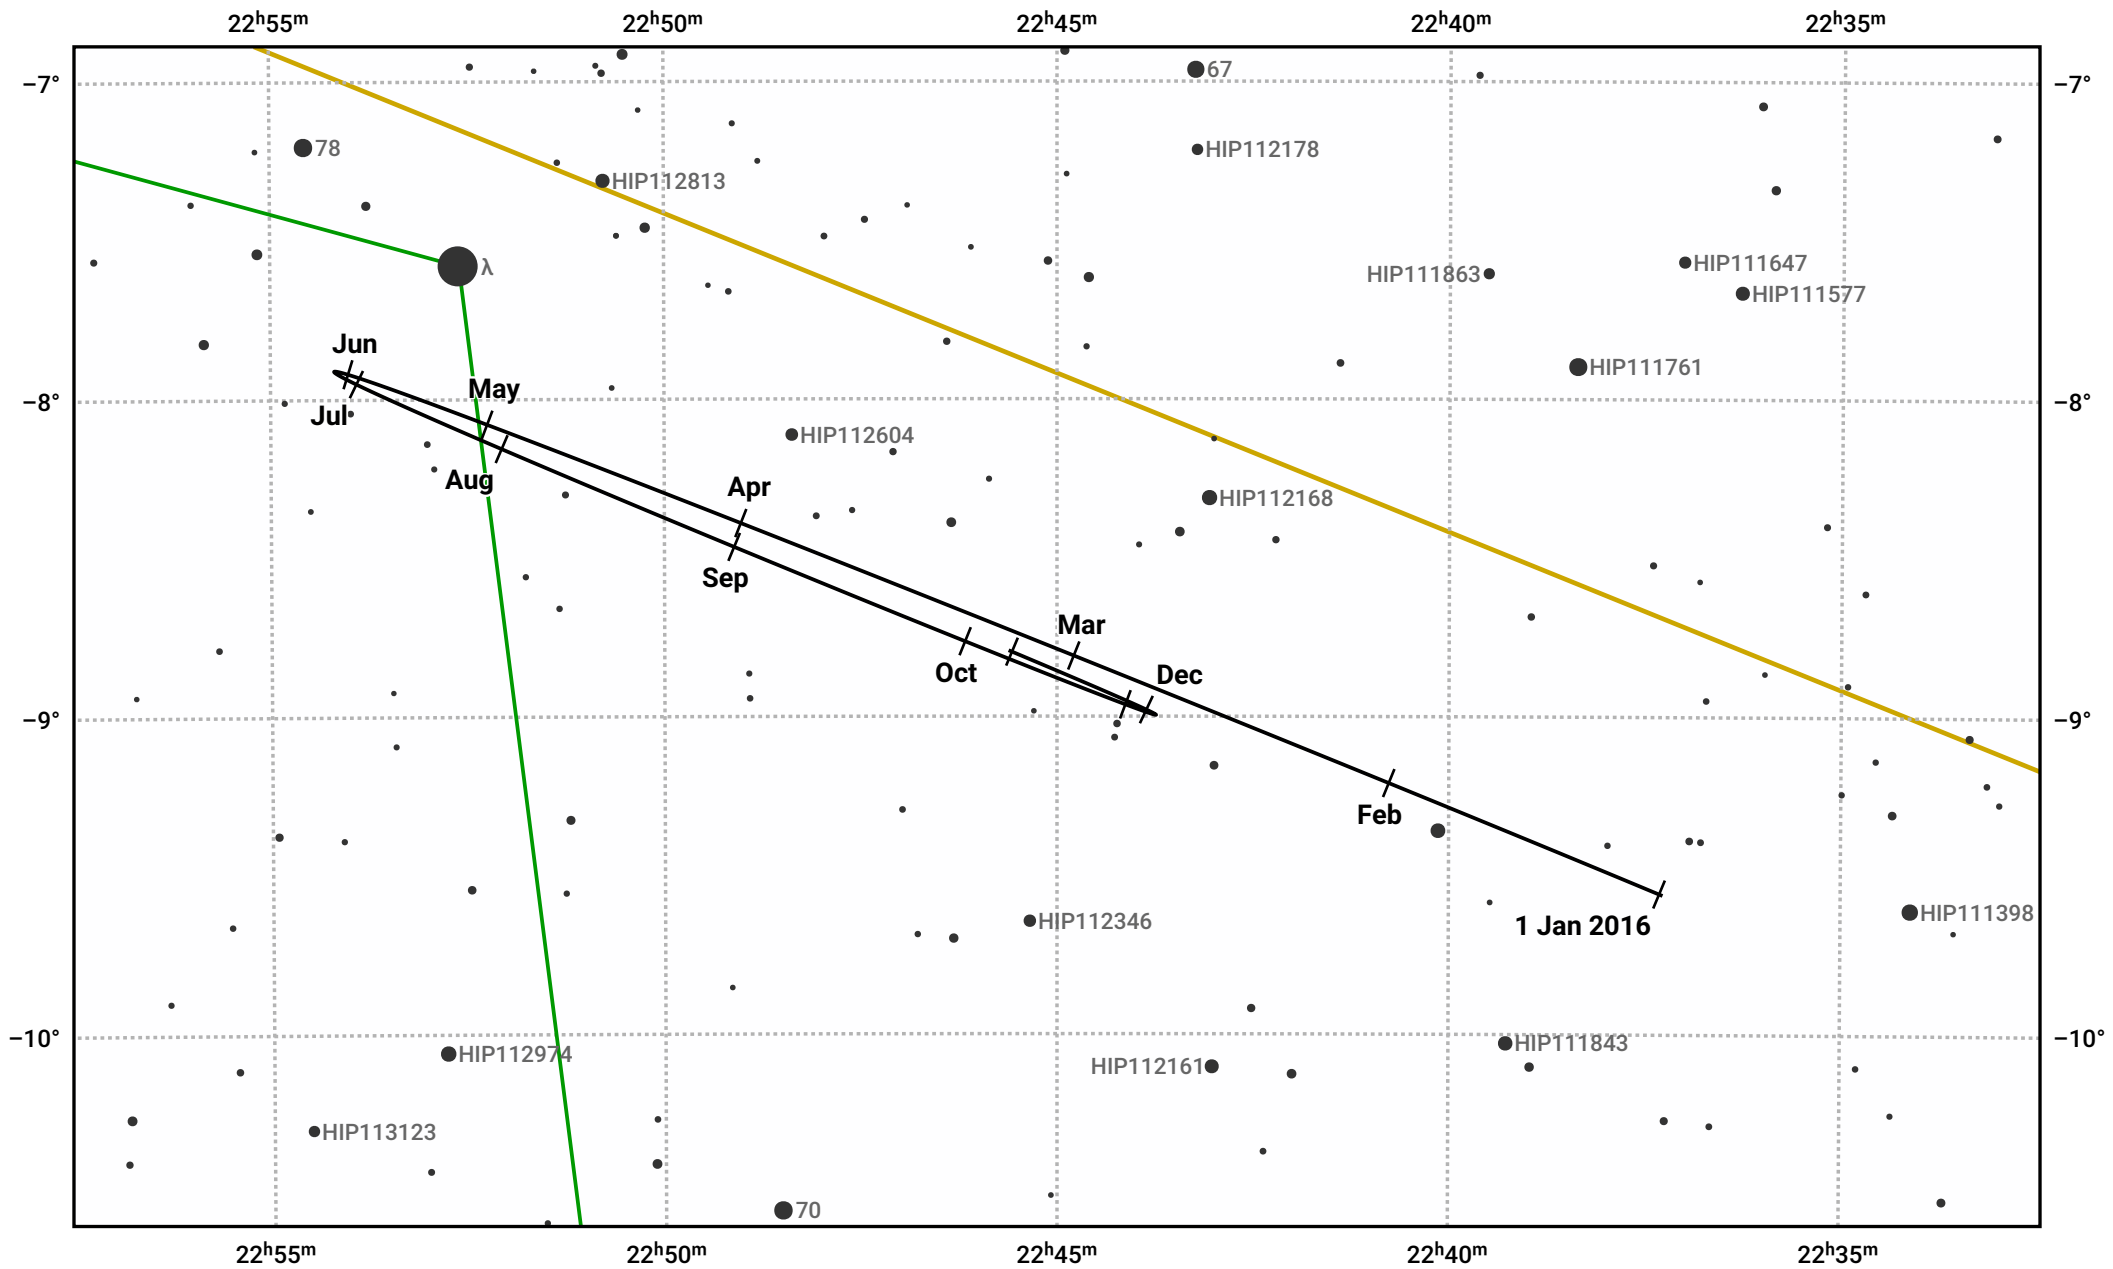

The path of Neptune in 2016

© Dominic Ford 2011–2023. Date markers placed at midnight UTC. Downloaded from <https://in-the-sky.org>

Magnitude scale: ● 10.0 ● 9.0 ● 8.0 ● 7.0 ● 6.0 ● 5.0 ● 4.0 ● 3.0

— Ecliptic Plane

● Galaxy ● Bright nebula ● Open cluster ● Globular cluster

Date	Mag	Angular size
2016 Jan 1	7.9	2.2"
2016 Apr 1	8.0	2.2"
2016 Jul 1	7.9	2.3"
2016 Oct 1	7.8	2.3"
2017 Jan 1	7.9	2.2"