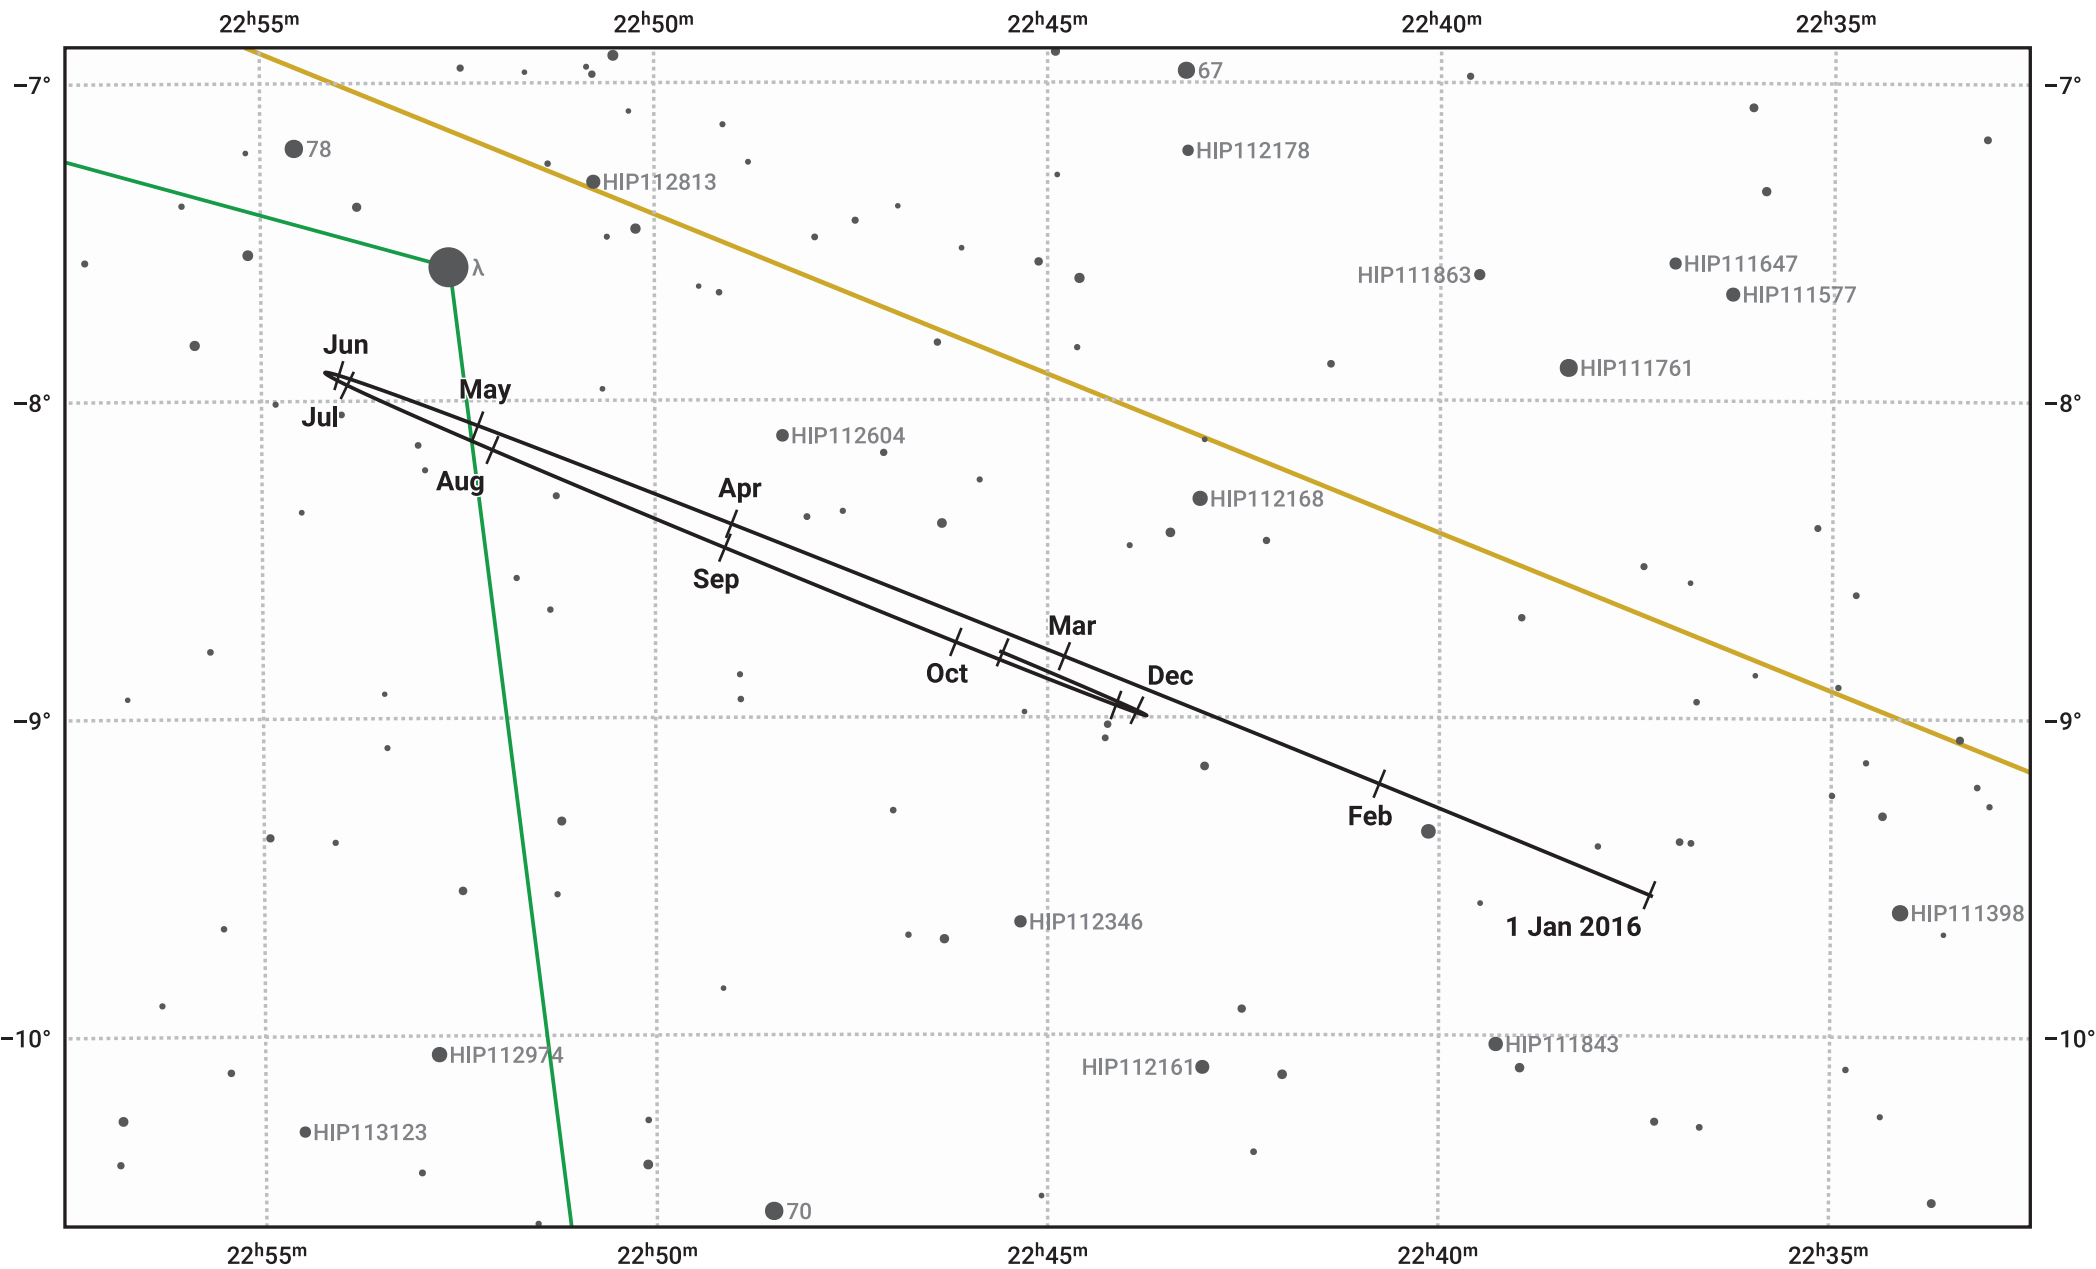

# The path of Neptune in 2016

© Dominic Ford 2011–2024. Date markers placed at midnight UTC. Downloaded from <https://in-the-sky.org>

Magnitude scale: • 10.0 • 9.0 • 8.0 • 7.0 • 6.0 • 5.0 • 4.0 • 3.0

— Ecliptic Plane

- Galaxy
- Bright nebula
- Open cluster
- ⊕ Globular cluster

Date	Mag	Angular size
2016 Jan 1	7.9	2.2"
2016 Apr 1	8.0	2.2"
2016 Jul 1	7.9	2.3"
2016 Oct 1	7.8	2.3"
2017 Jan 1	7.9	2.2"