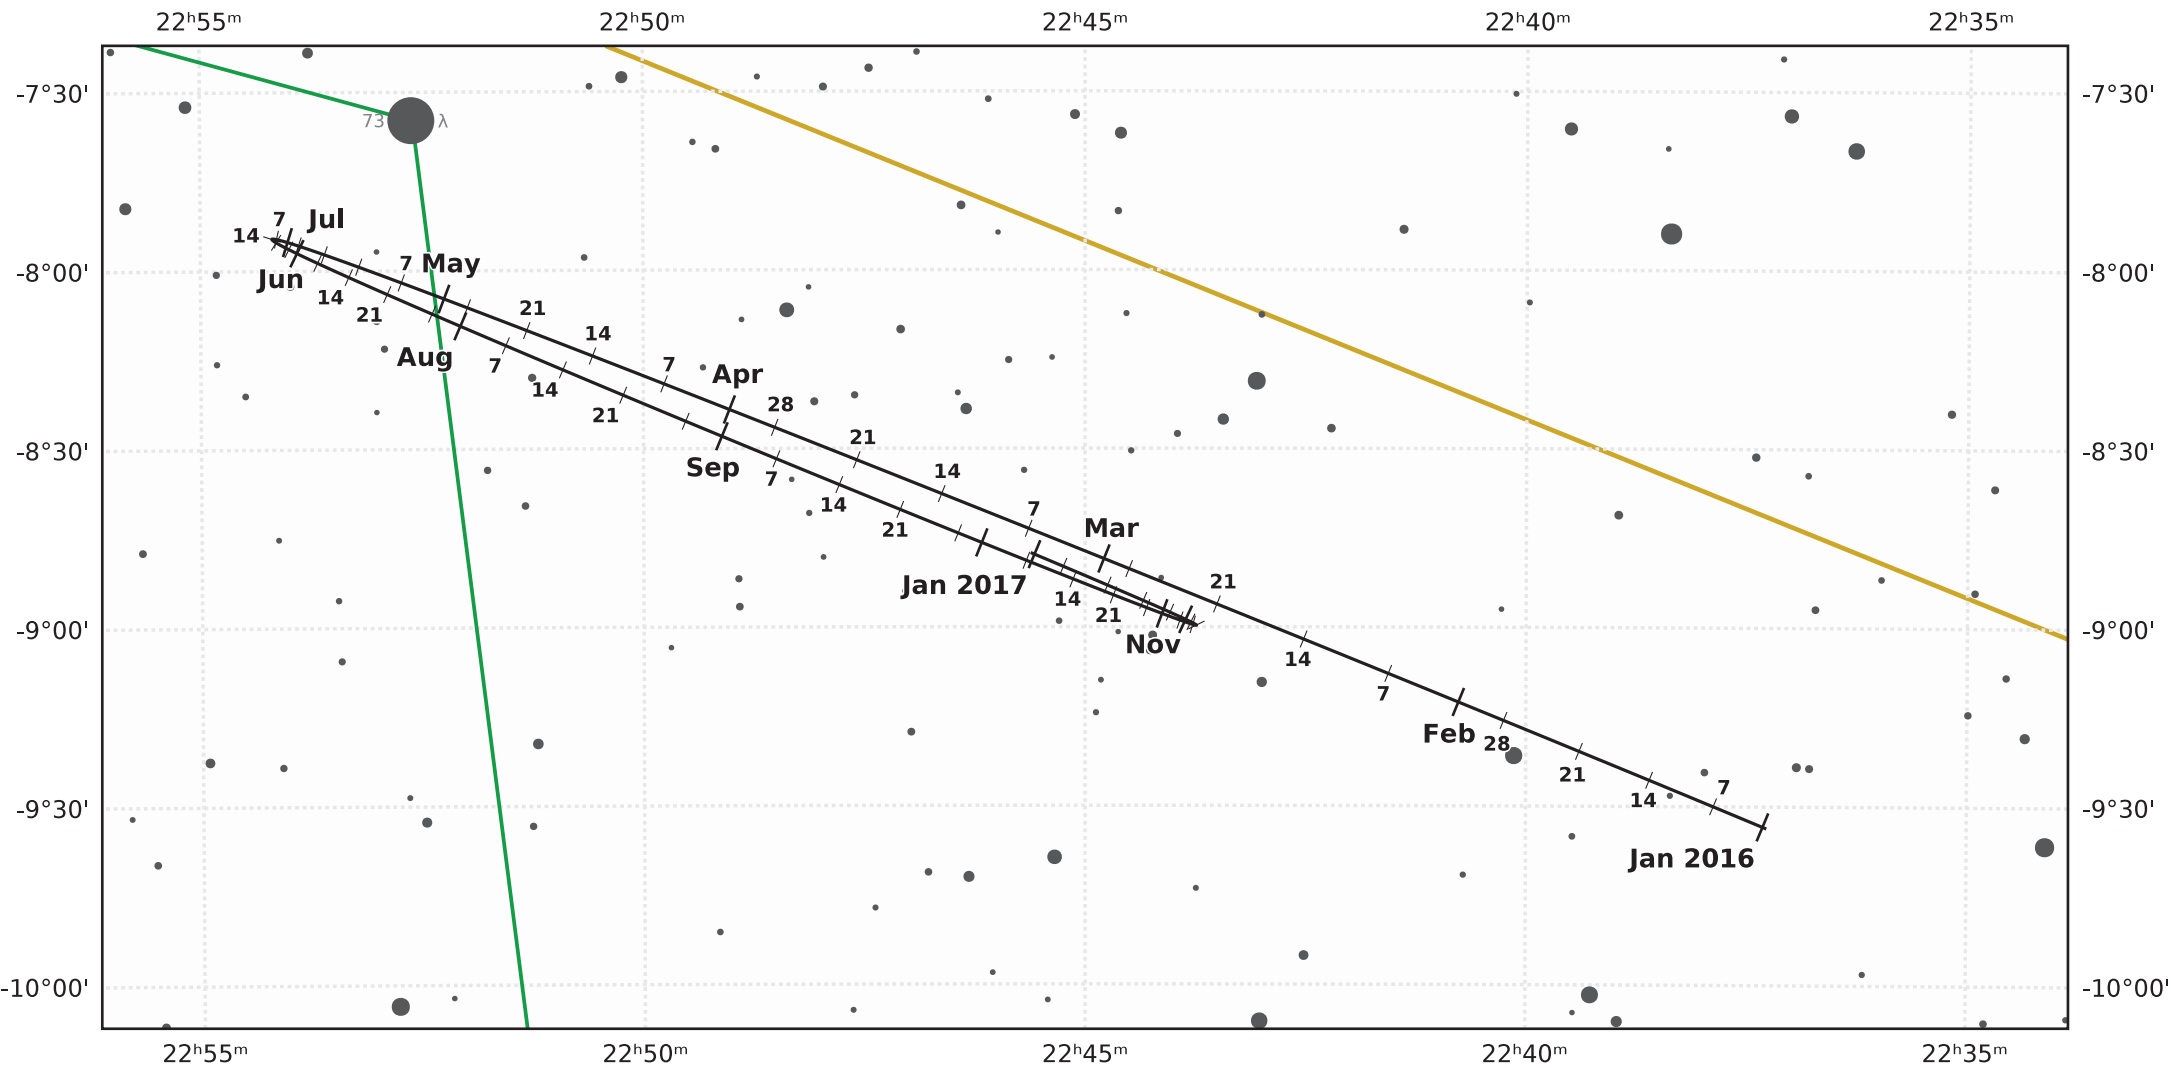

# The path of Neptune in 2016

© Dominic Ford 2011-2020. Downloaded from <https://in-the-sky.org>