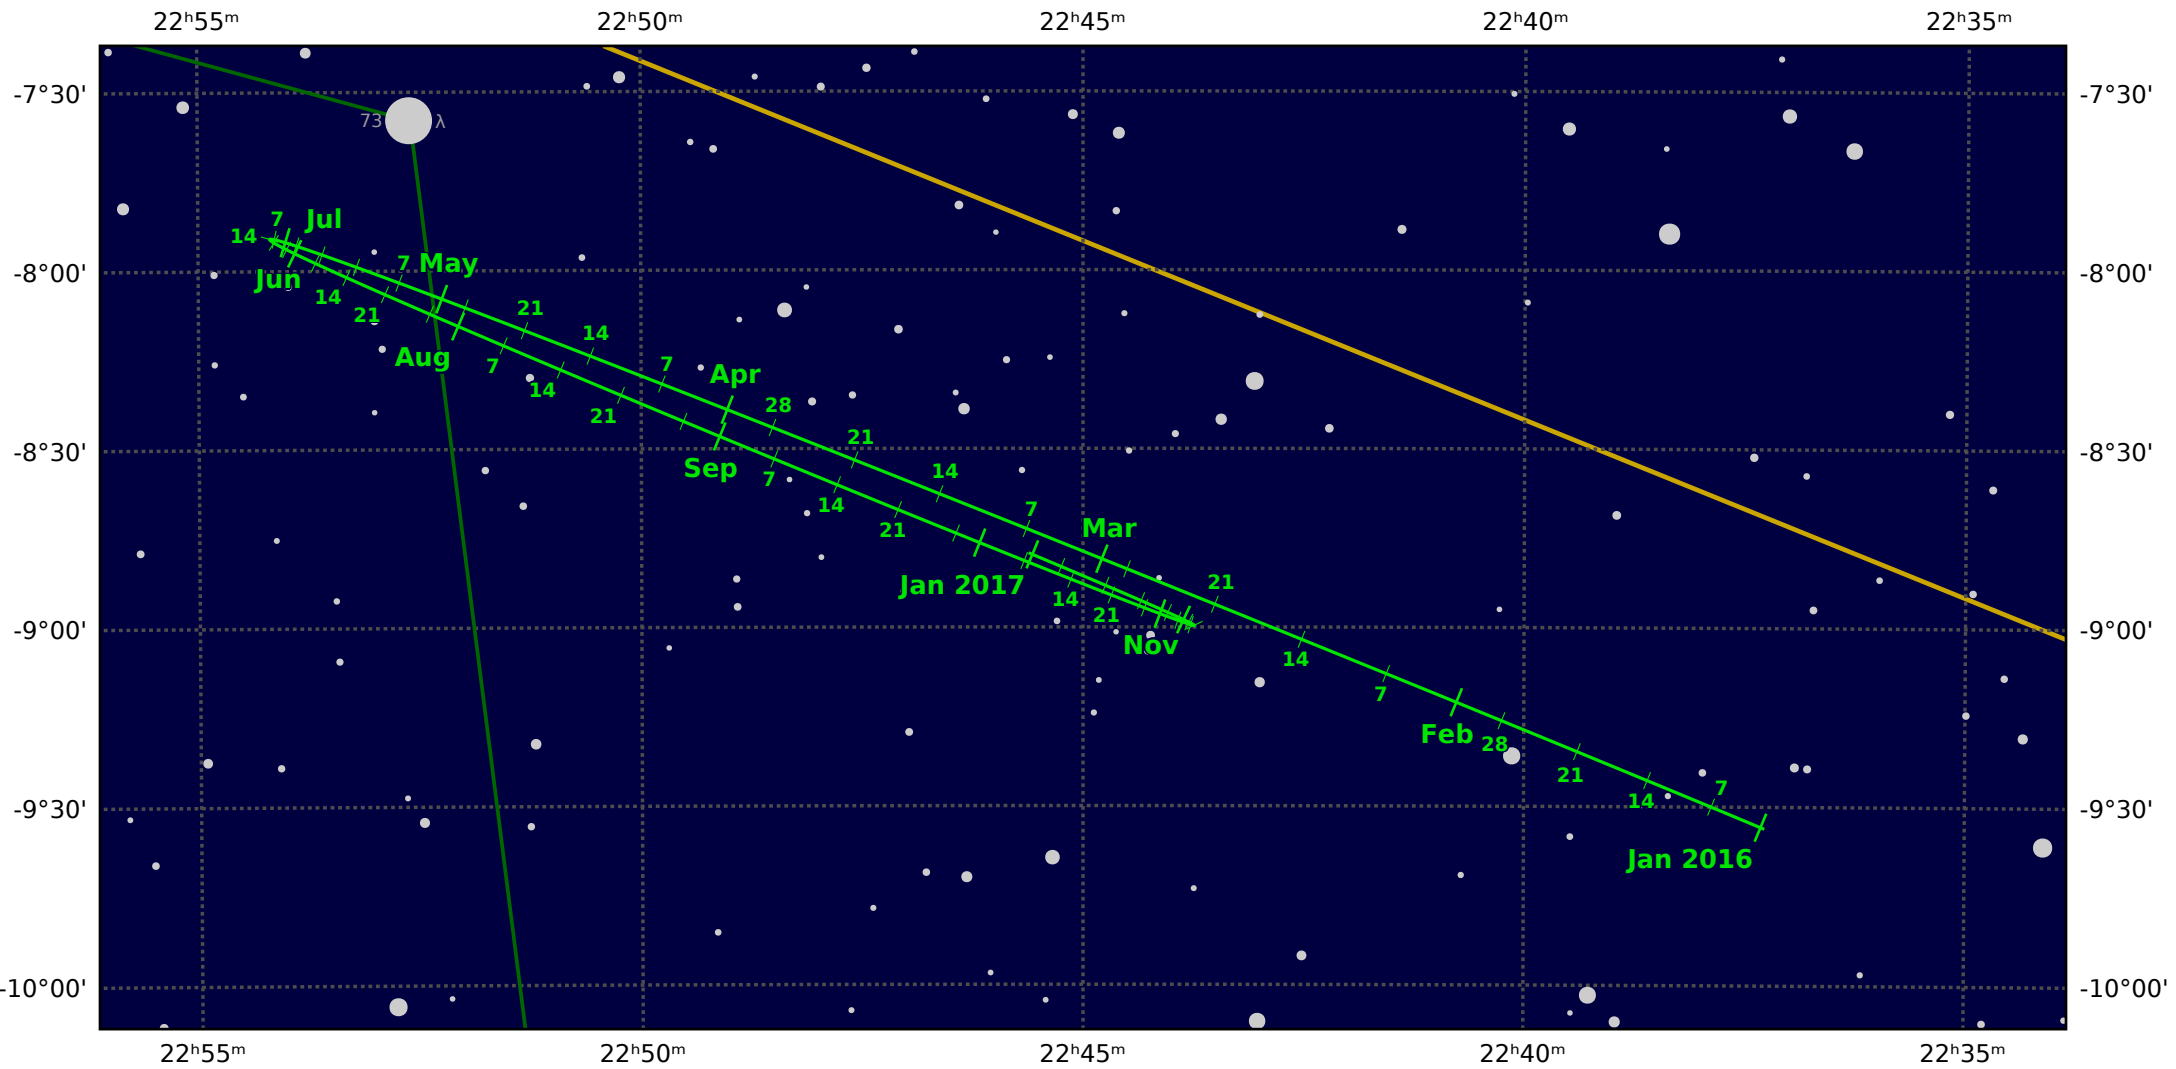

The path of Neptune in 2016

© Dominic Ford 2011-2020. Downloaded from <https://in-the-sky.org>