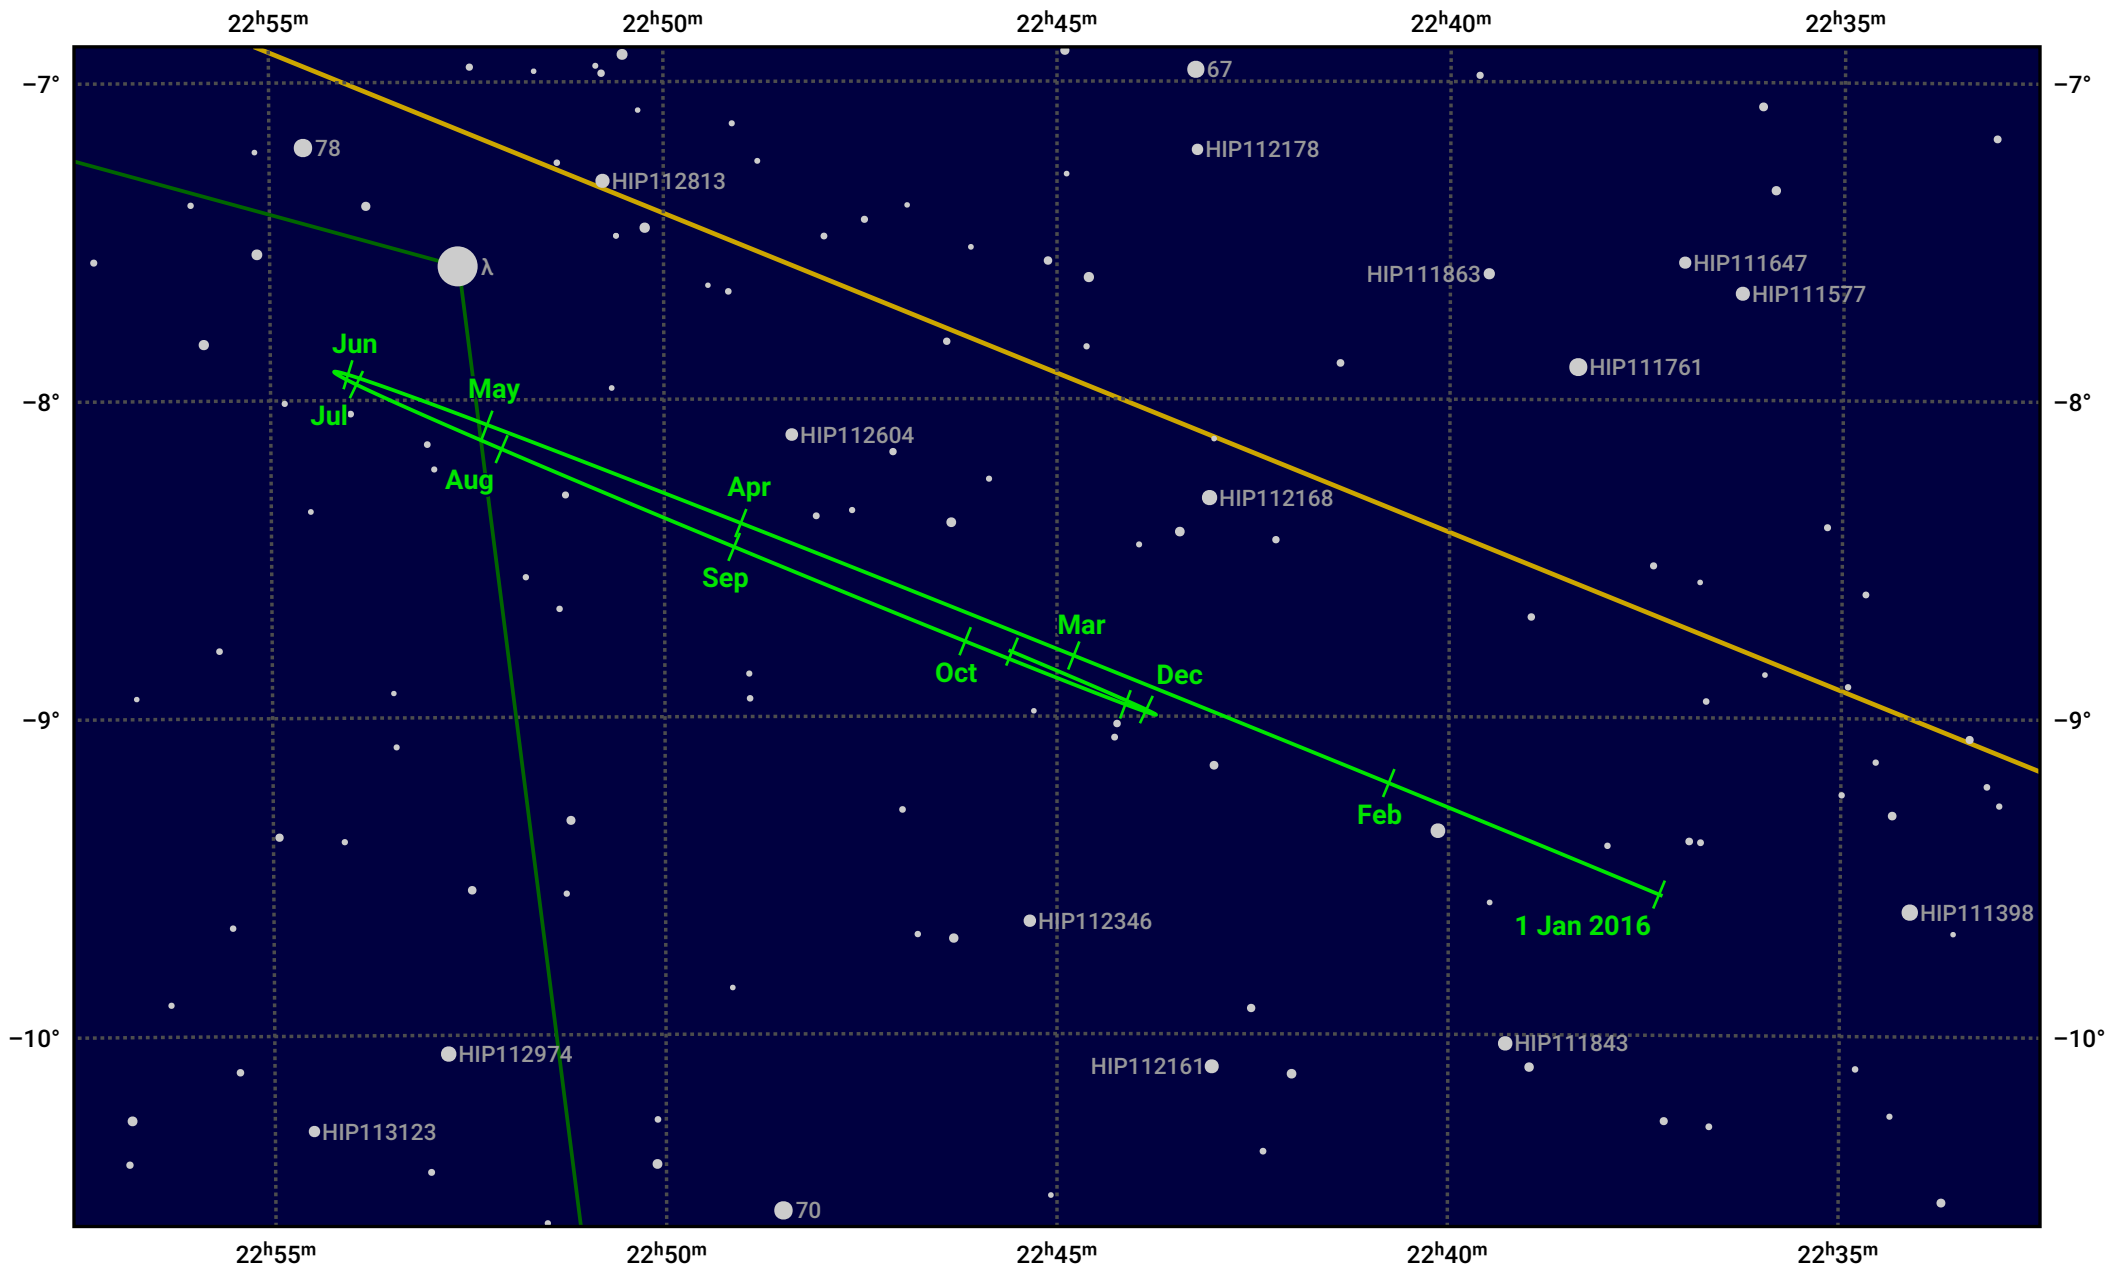

The path of Neptune in 2016

© Dominic Ford 2011–2023. Date markers placed at midnight UTC. Downloaded from <https://in-the-sky.org>

Magnitude scale: ● 10.0 ● 9.0 ● 8.0 ● 7.0 ● 6.0 ● 5.0 ● 4.0 ● 3.0

— Ecliptic Plane

● Galaxy ■ Bright nebula ● Open cluster ● Globular cluster

Date	Mag	Angular size
2016 Jan 1	7.9	2.2"
2016 Apr 1	8.0	2.2"
2016 Jul 1	7.9	2.3"
2016 Oct 1	7.8	2.3"
2017 Jan 1	7.9	2.2"