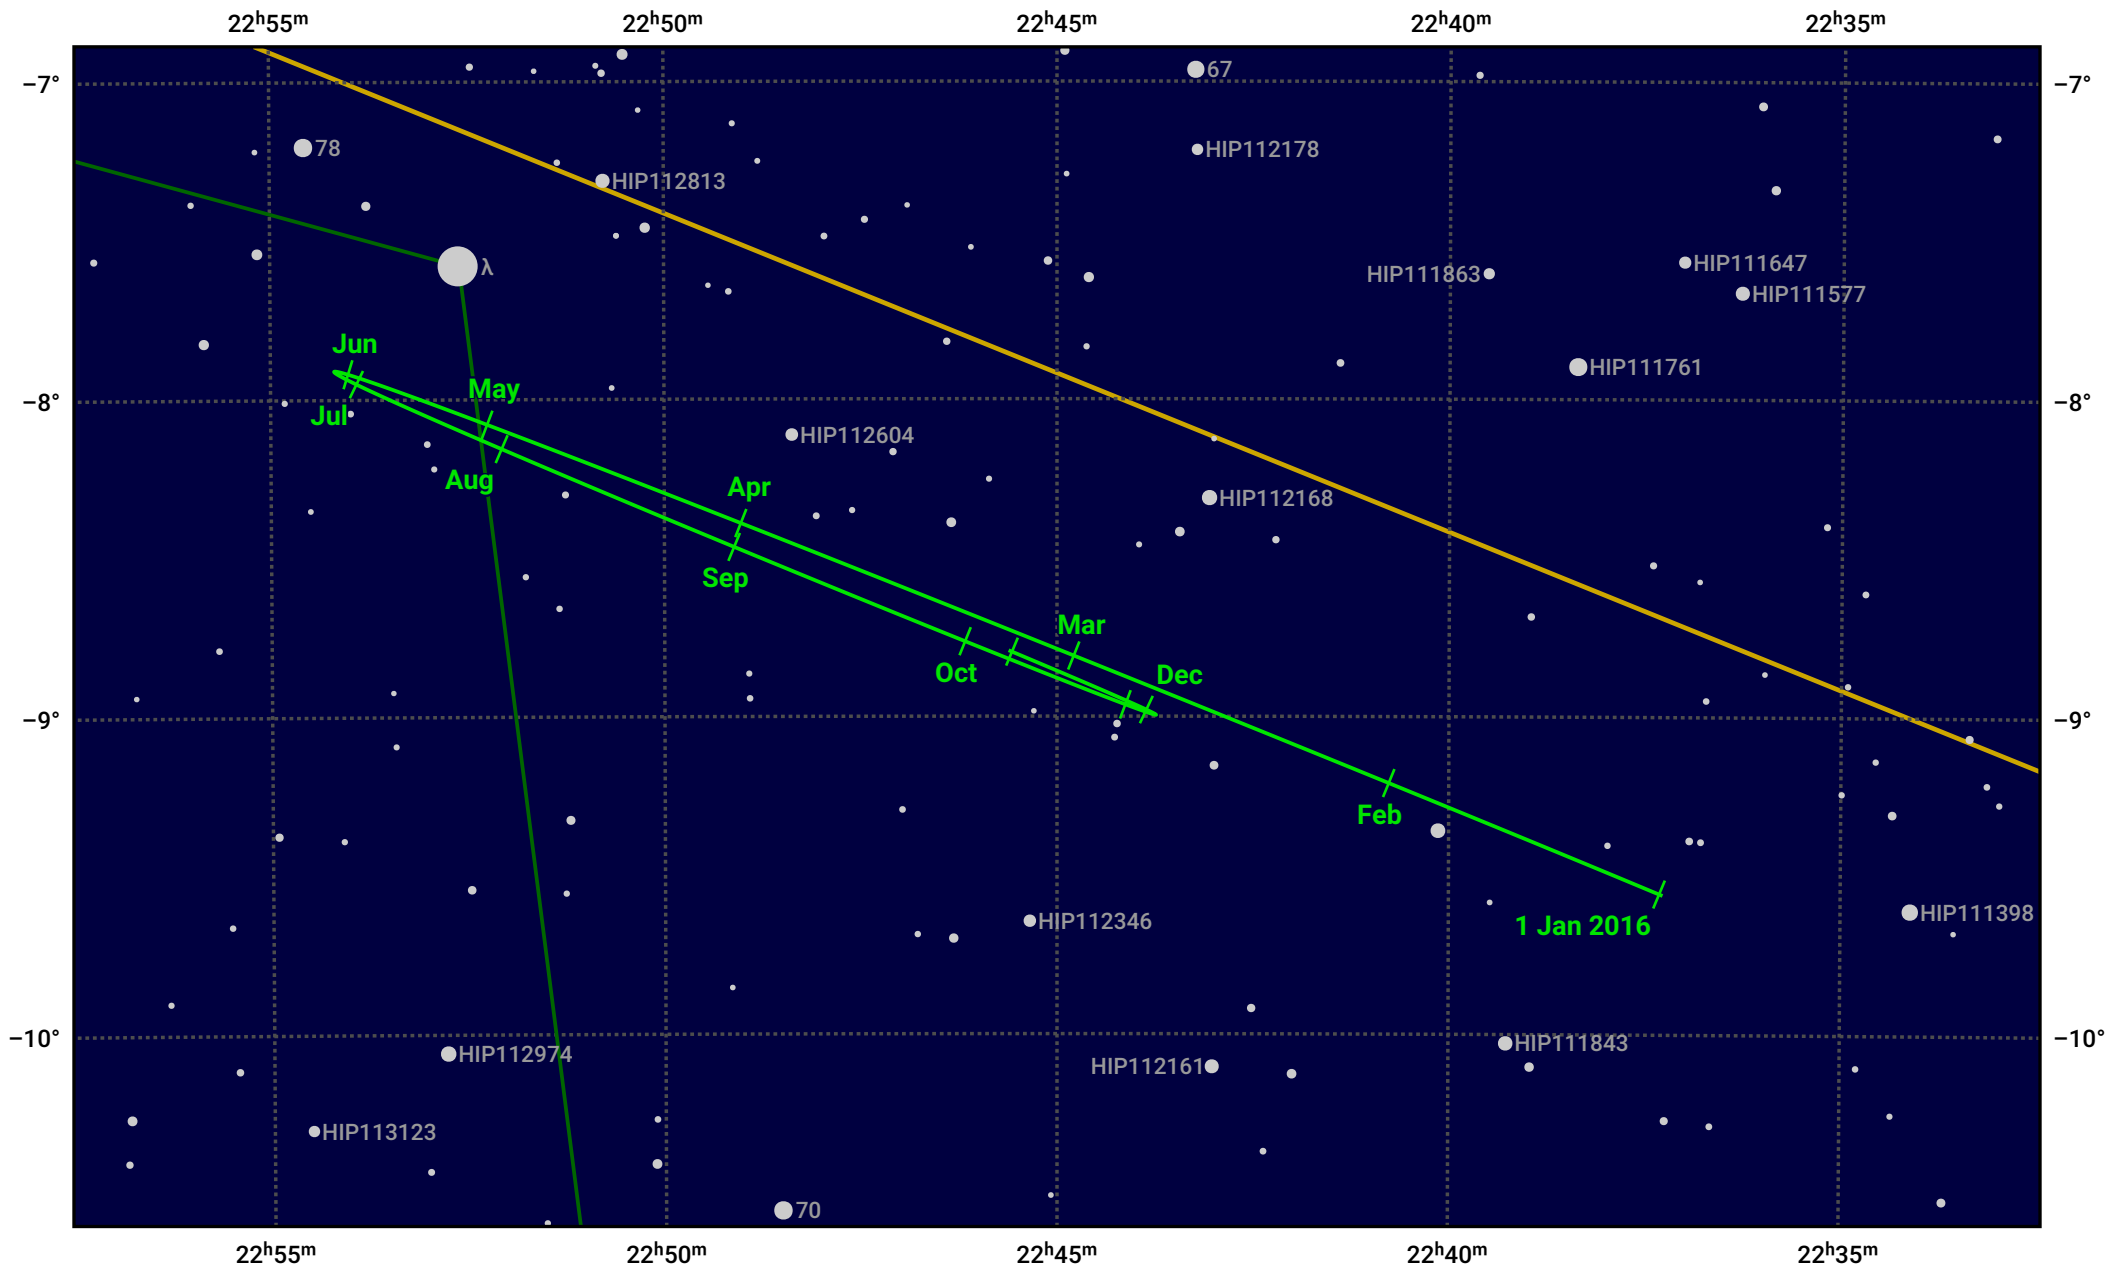

The path of Neptune in 2016

© Dominic Ford 2011–2024. Date markers placed at midnight UTC. Downloaded from <https://in-the-sky.org>

Magnitude scale: ● 10.0 ● 9.0 ● 8.0 ● 7.0 ● 6.0 ● 5.0 ● 4.0 ● 3.0

— Ecliptic Plane

● Galaxy ■ Bright nebula ● Open cluster ● Globular cluster

Date	Mag	Angular size
2016 Jan 1	7.9	2.2"
2016 Apr 1	8.0	2.2"
2016 Jul 1	7.9	2.3"
2016 Oct 1	7.8	2.3"
2017 Jan 1	7.9	2.2"