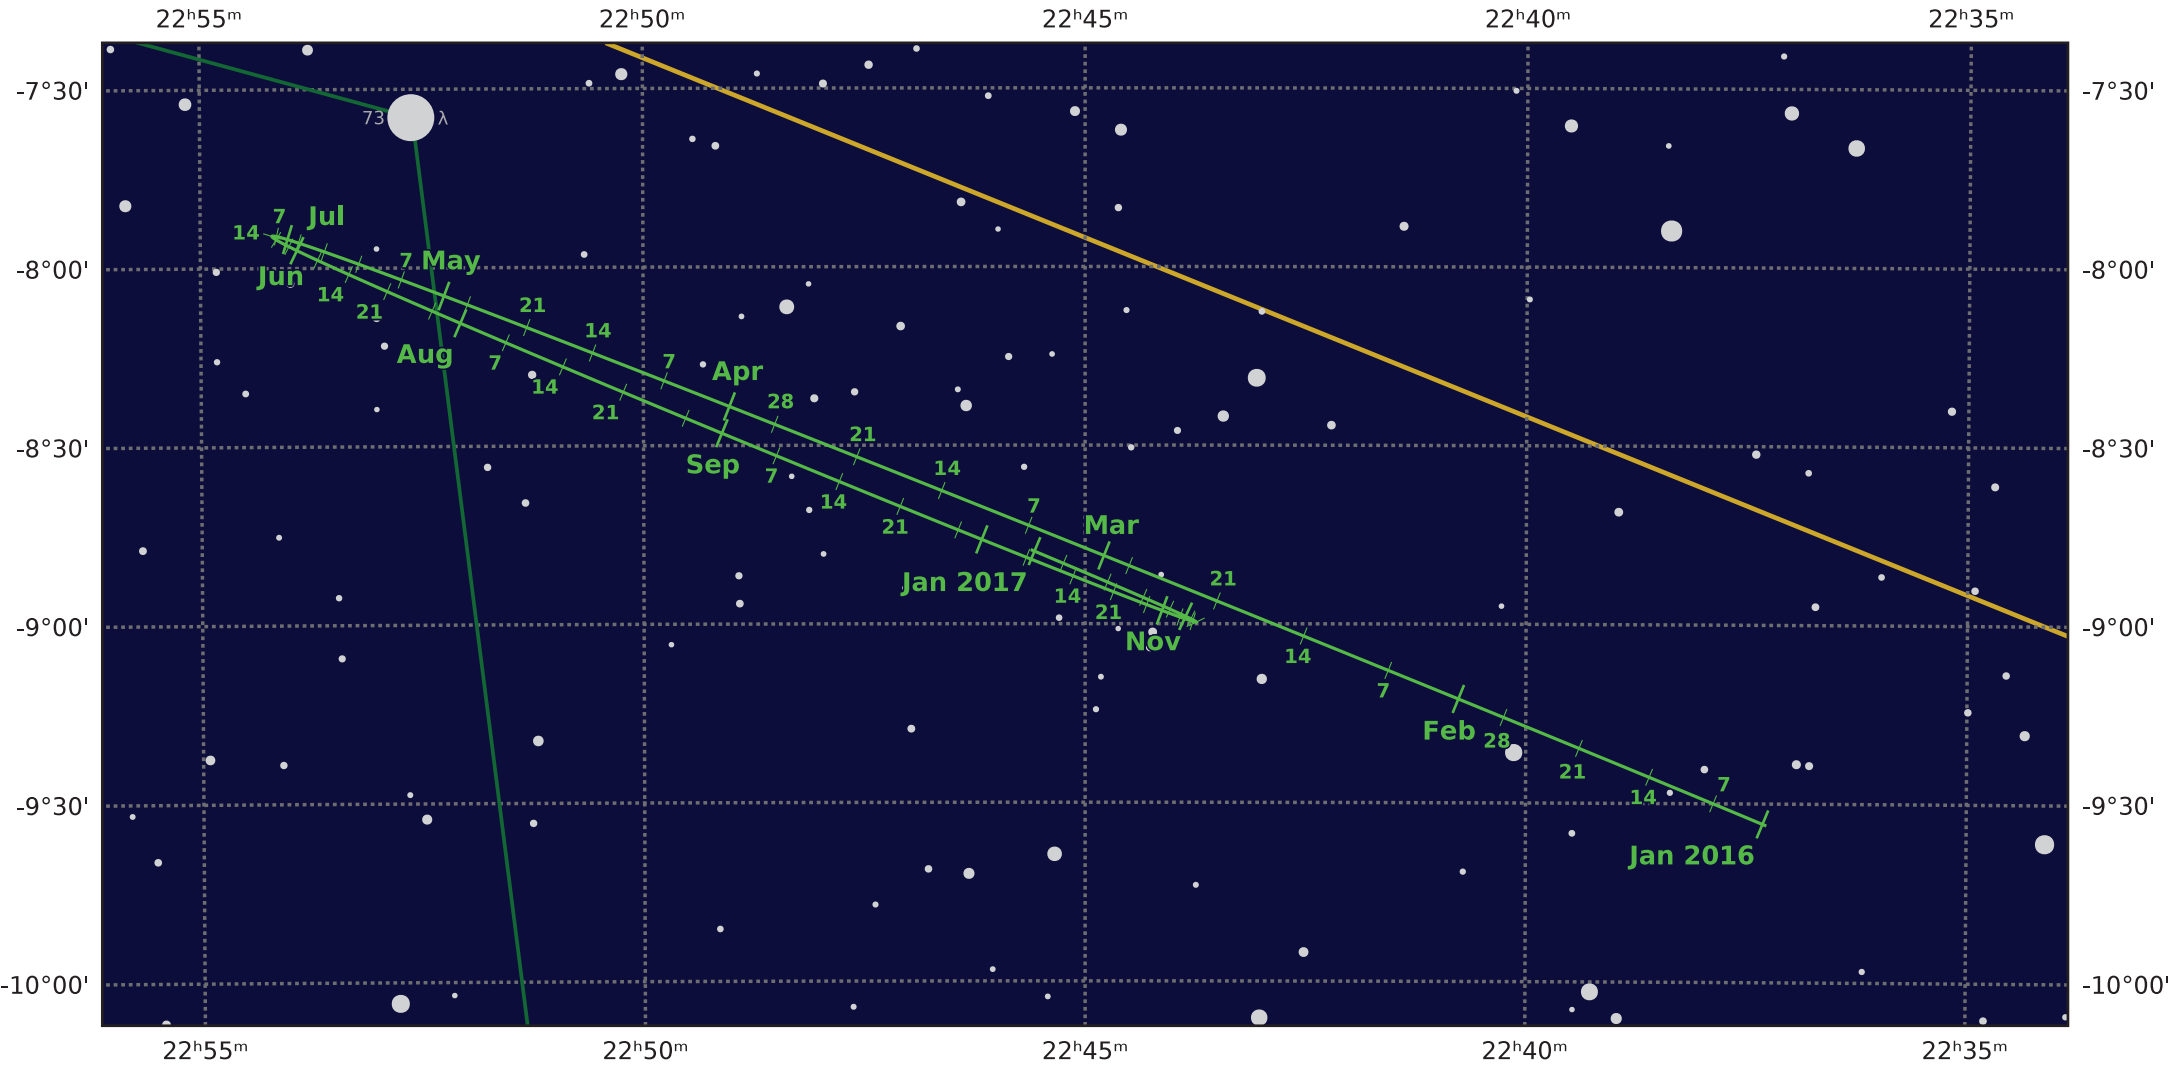

The path of Neptune in 2016

© Dominic Ford 2011-2020. Downloaded from <https://in-the-sky.org>