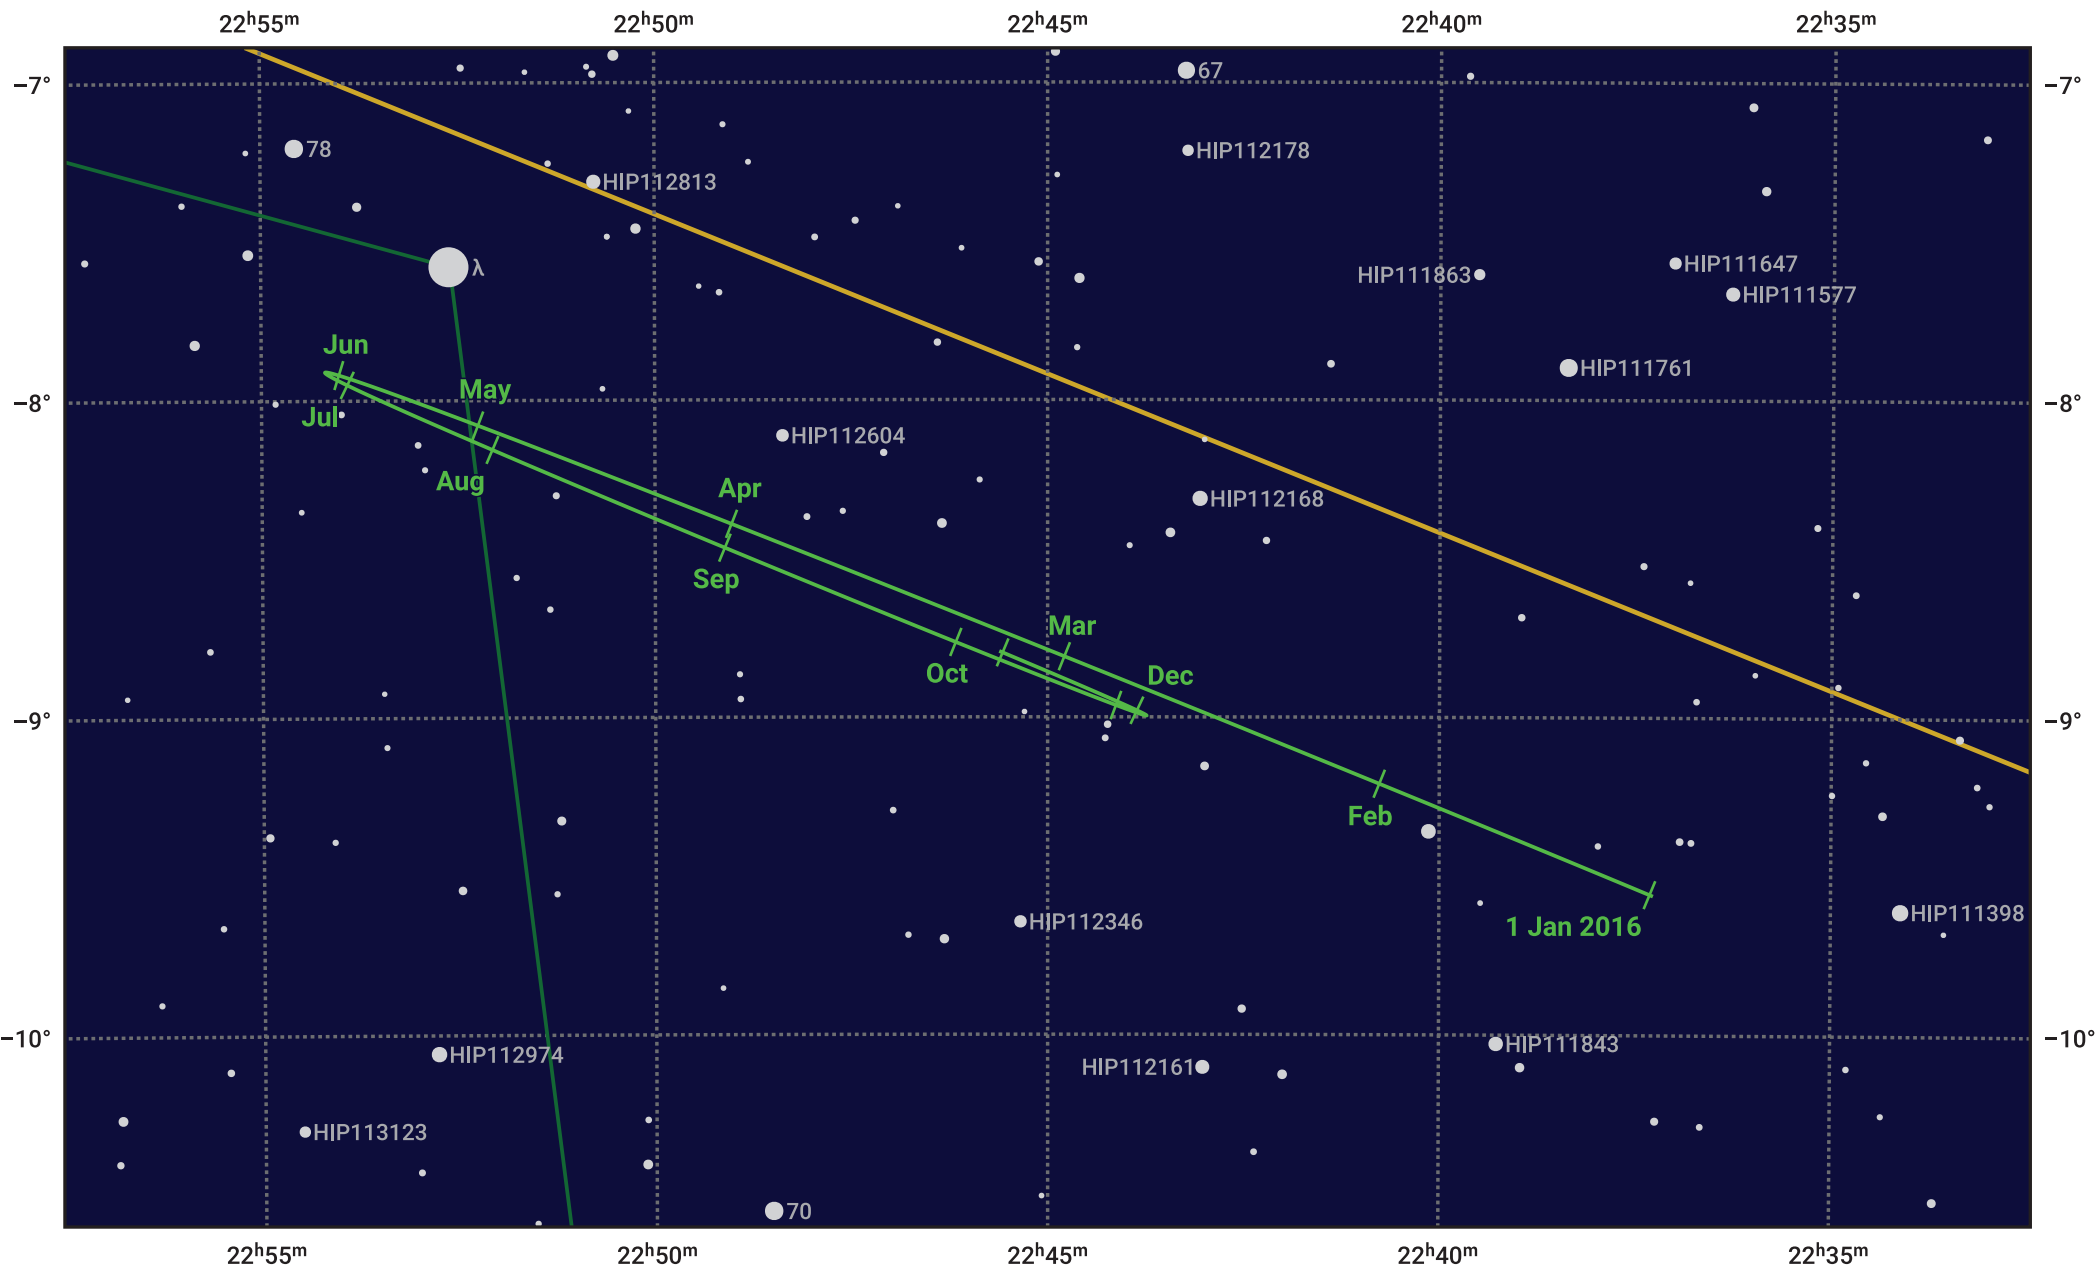

The path of Neptune in 2016

© Dominic Ford 2011–2024. Date markers placed at midnight UTC. Downloaded from <https://in-the-sky.org>

Magnitude scale: • 10.0 • 9.0 • 8.0 • 7.0 • 6.0 • 5.0 • 4.0 • 3.0

— Ecliptic Plane

-  Galaxy
-  Bright nebula
-  Open cluster
-  Globular cluster

Date	Mag	Angular size
2016 Jan 1	7.9	2.2"
2016 Apr 1	8.0	2.2"
2016 Jul 1	7.9	2.3"
2016 Oct 1	7.8	2.3"
2017 Jan 1	7.9	2.2"