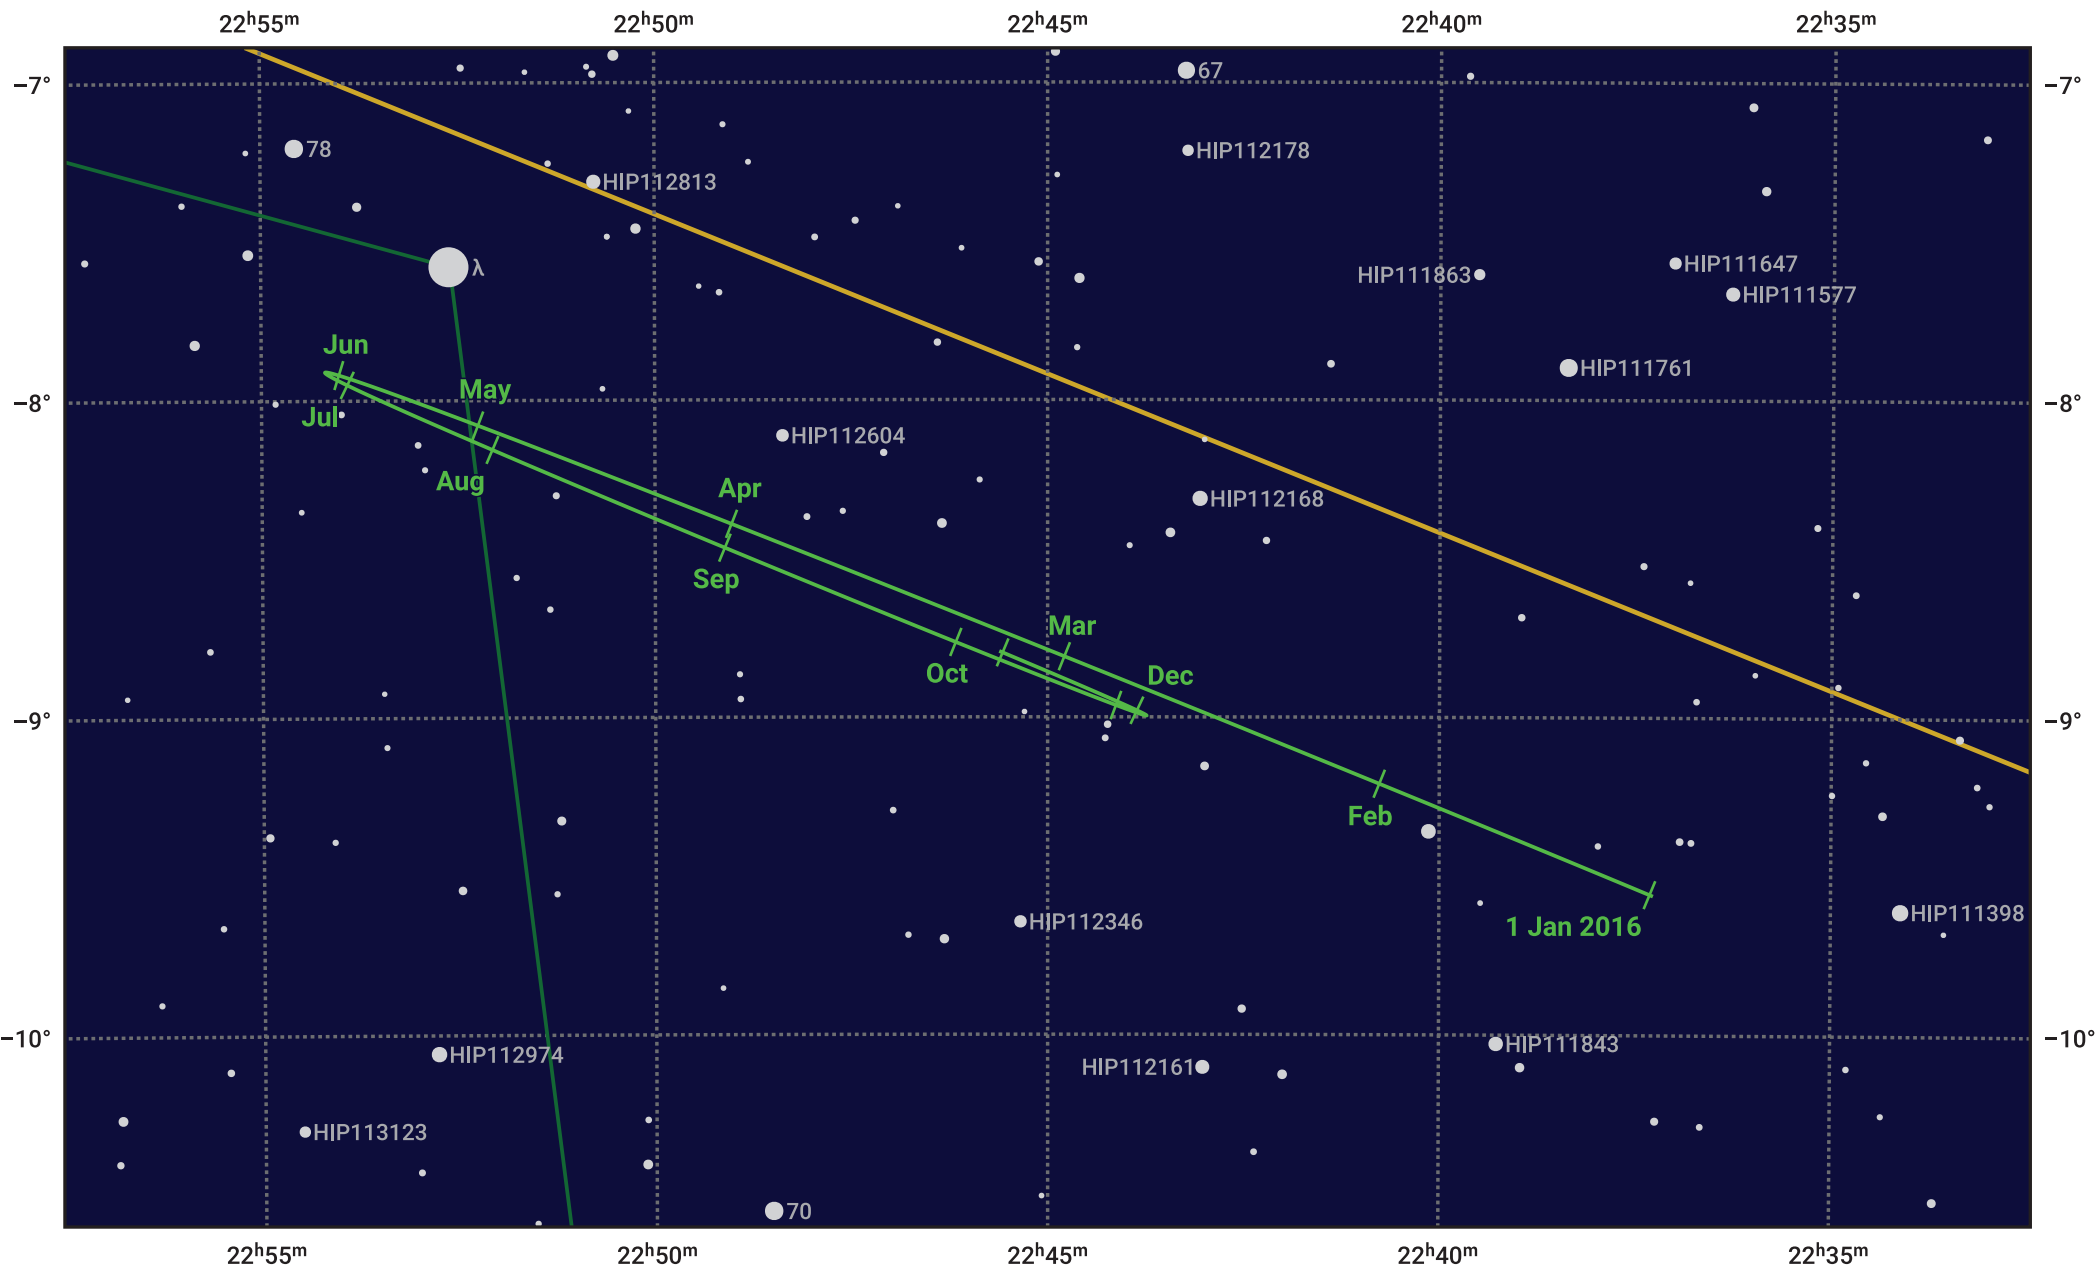

# The path of Neptune in 2016

© Dominic Ford 2011–2023. Date markers placed at midnight UTC. Downloaded from <https://in-the-sky.org>

Magnitude scale: ● 10.0 ● 9.0 ● 8.0 ● 7.0 ● 6.0 ● 5.0 ● 4.0 ● 3.0

— Ecliptic Plane

● Galaxy    ■ Bright nebula    ● Open cluster    ● Globular cluster

Date	Mag	Angular size
2016 Jan 1	7.9	2.2"
2016 Apr 1	8.0	2.2"
2016 Jul 1	7.9	2.3"
2016 Oct 1	7.8	2.3"
2017 Jan 1	7.9	2.2"