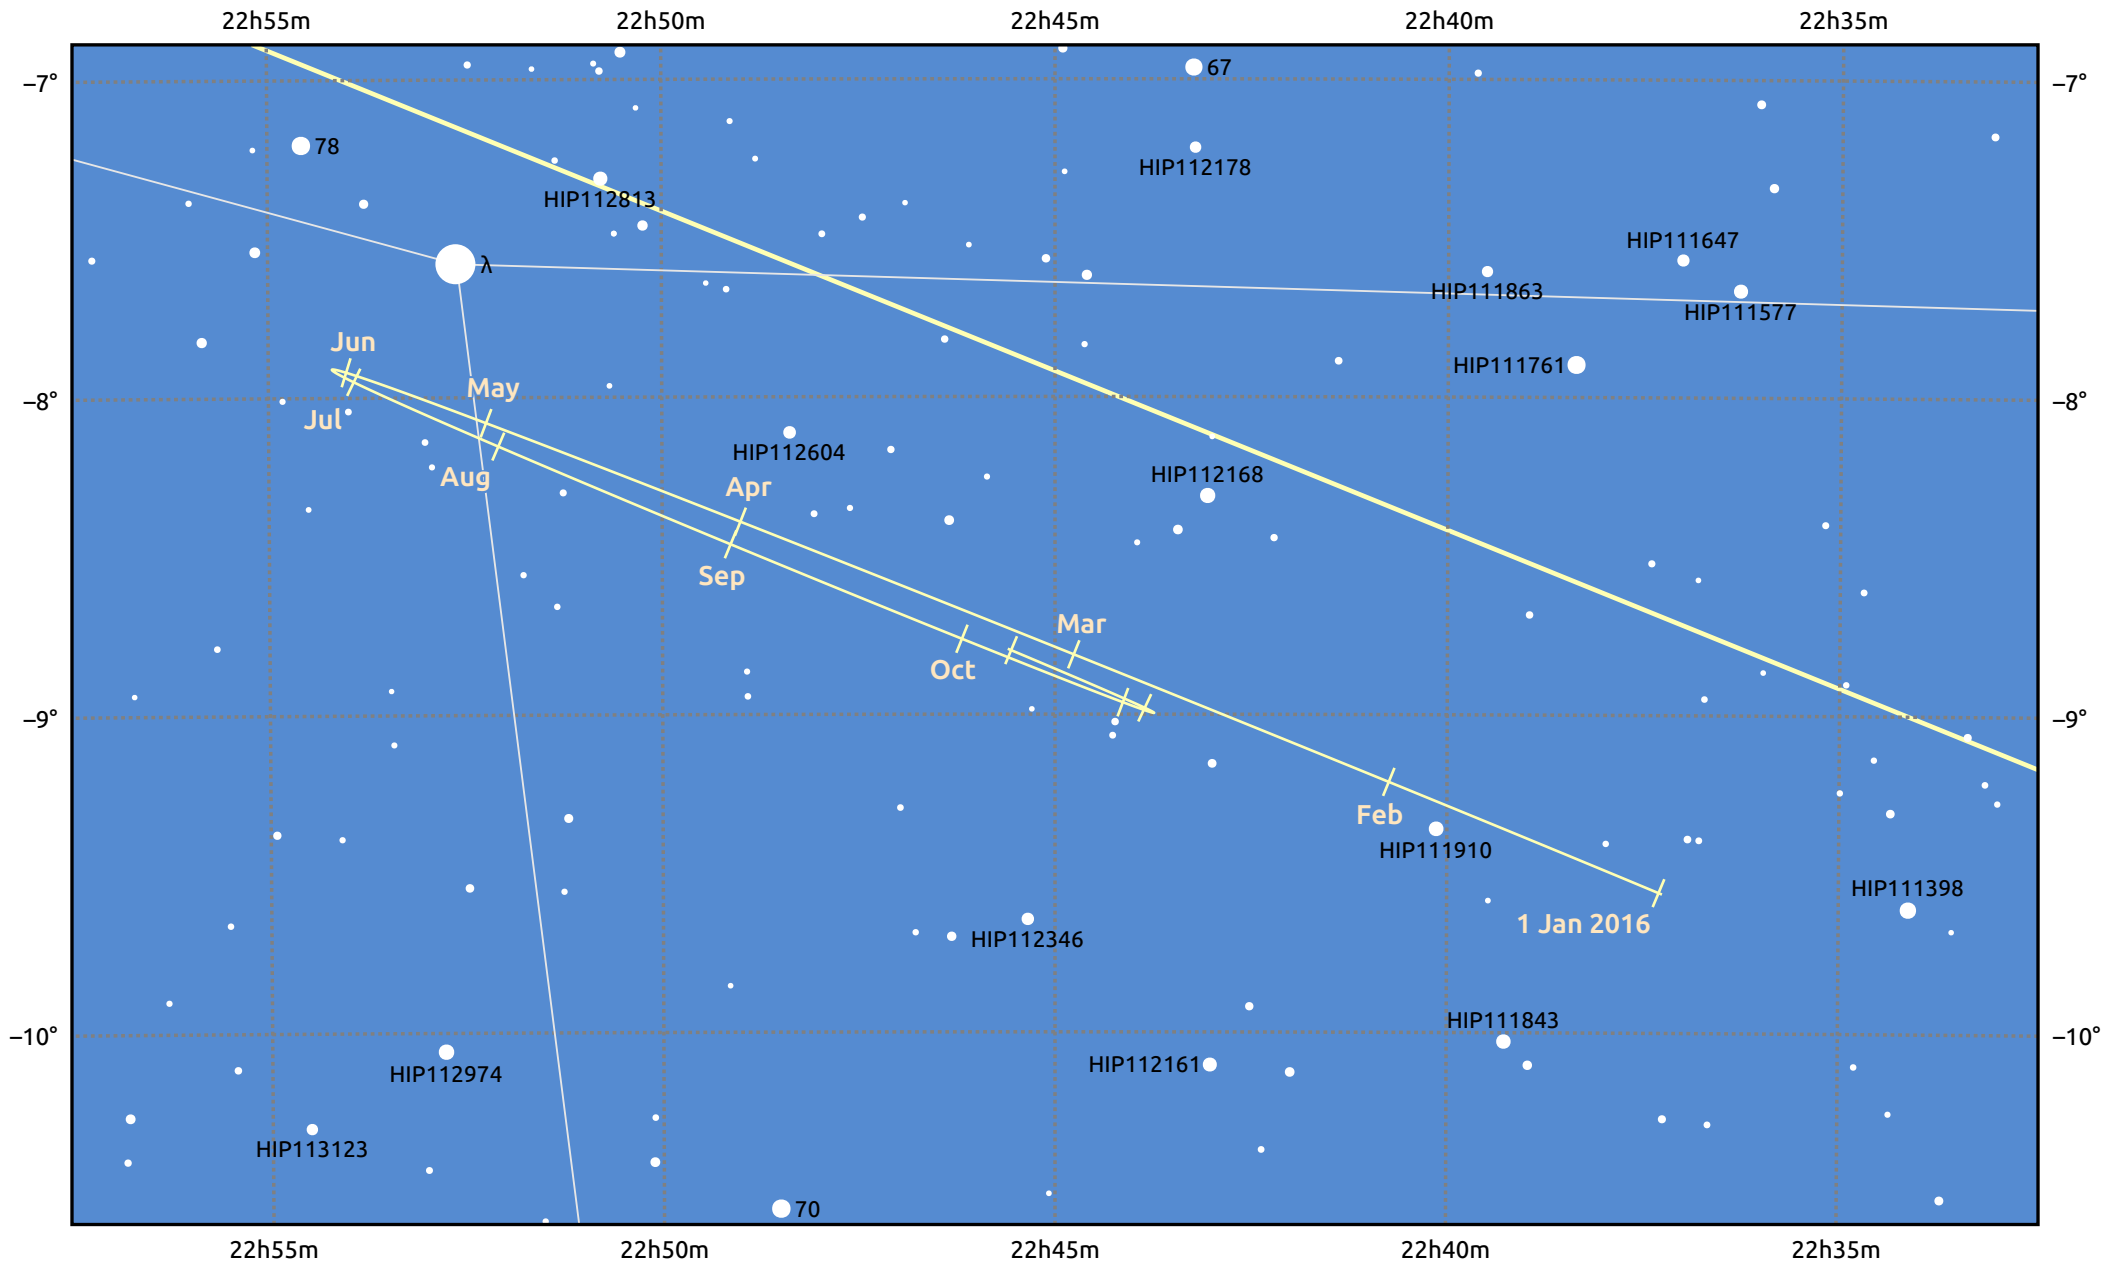

The path of Neptune in 2016

© Dominic Ford 2011–2025. Date markers placed at midnight UTC. Downloaded from <https://in-the-sky.org>

Magnitude scale: 10.0 9.0 8.0 7.0 6.0 5.0 4.0 3.0

Ecliptic Plane

Galaxy Bright nebula Open cluster Globular cluster Planetary nebula

Date	Mag	Angular size
2016 Jan 1	7.9	2.2"
2016 Apr 1	8.0	2.2"
2016 Jul 1	7.9	2.3"
2016 Oct 1	7.8	2.3"
2017 Jan 1	7.9	2.2"