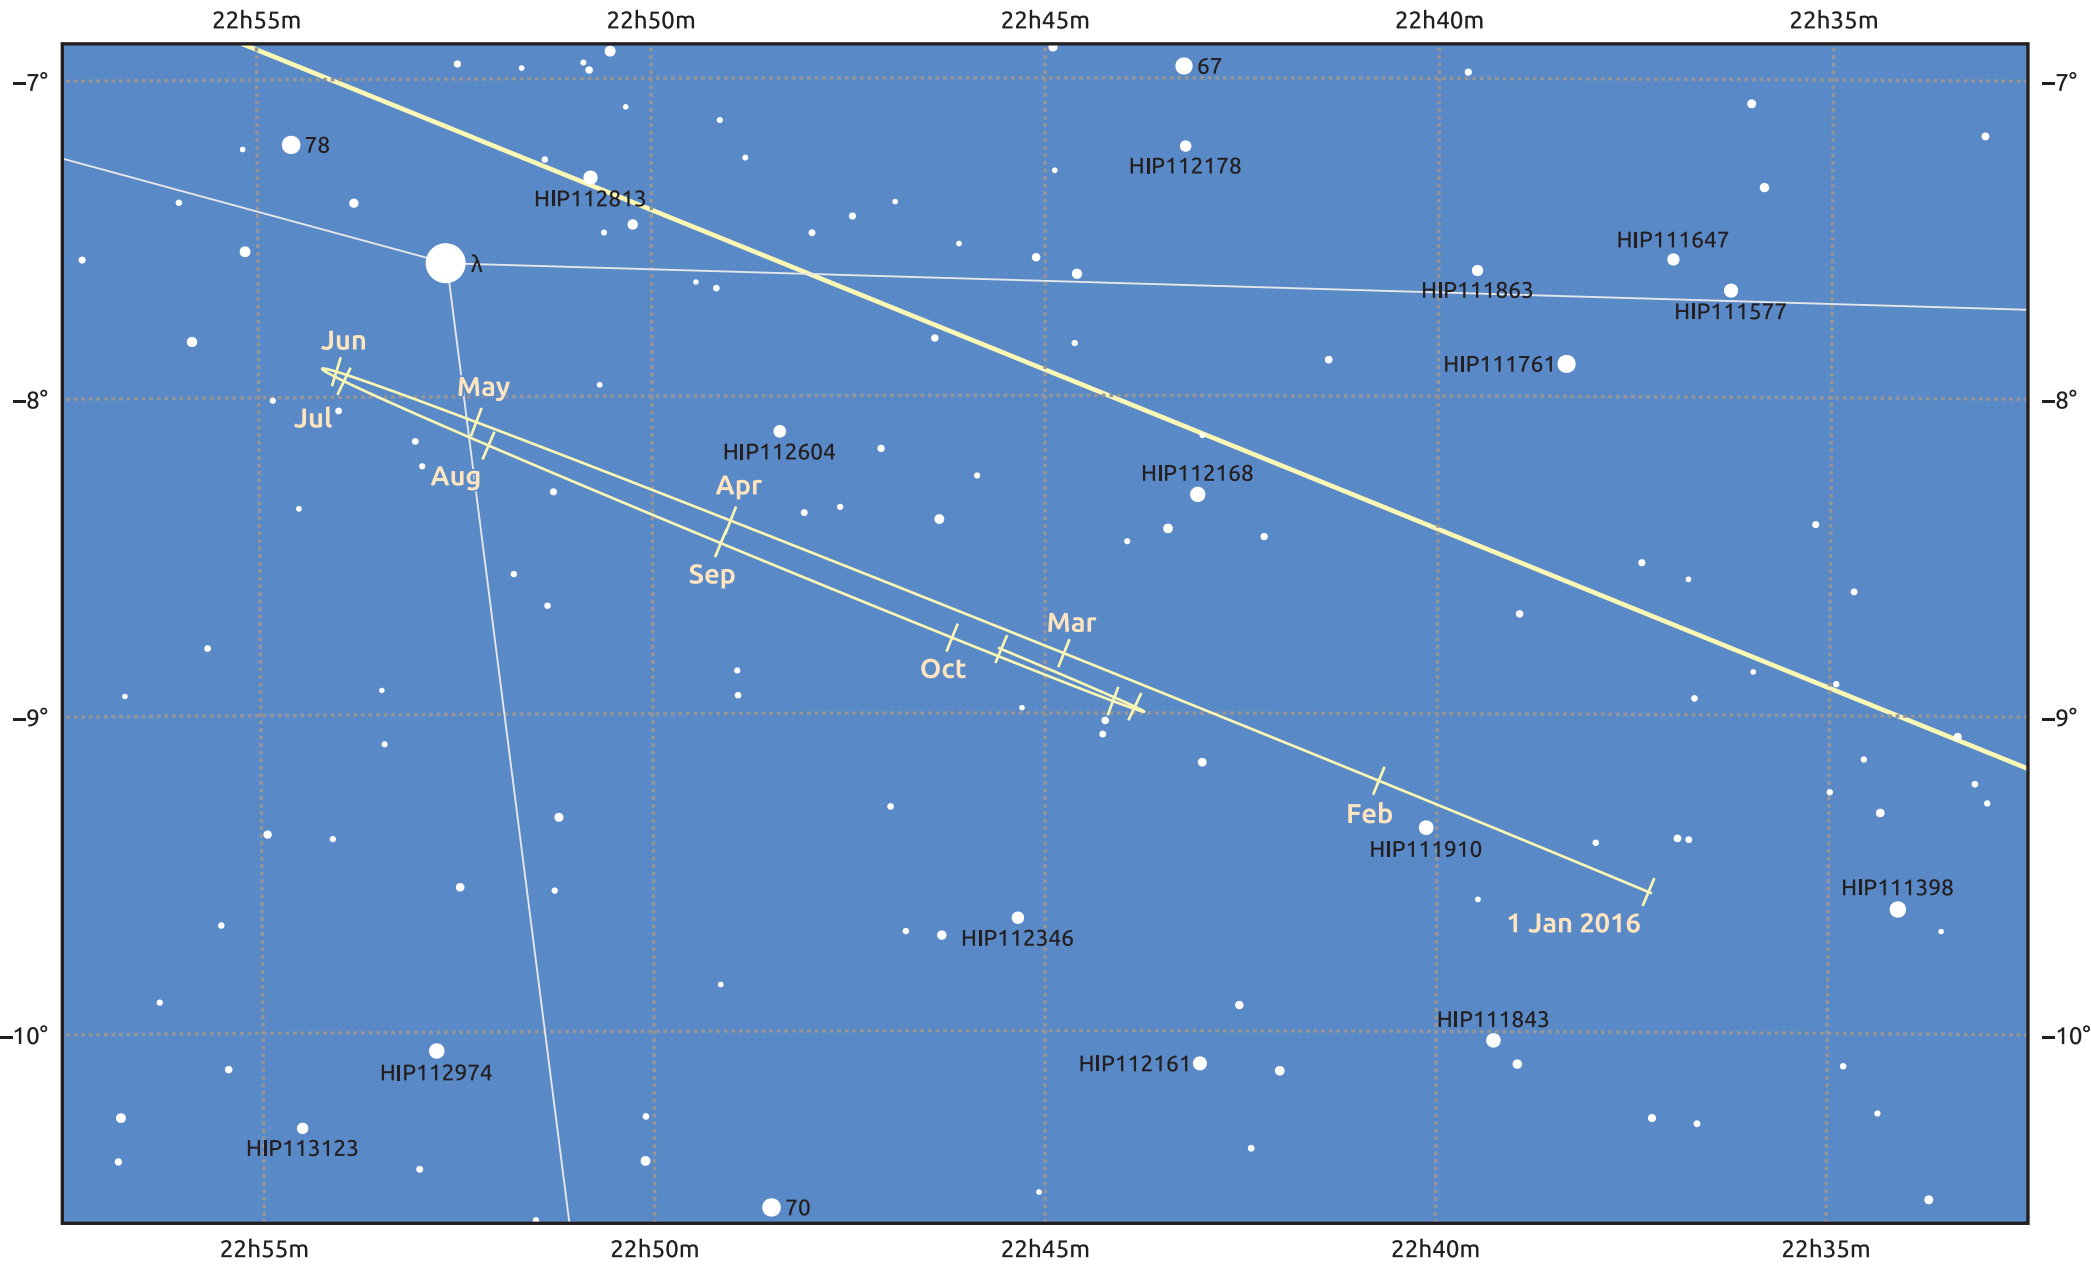

The path of Neptune in 2016

© Dominic Ford 2011–2025. Date markers placed at midnight UTC. Downloaded from <https://in-the-sky.org>

Magnitude scale: • 10.0 • 9.0 • 8.0 • 7.0 ● 6.0 ● 5.0 ● 4.0 ● 3.0

— Ecliptic Plane

Galaxy Bright nebula Open cluster Globular cluster Planetary nebula

Date	Mag	Angular size
2016 Jan 1	7.9	2.2"
2016 Apr 1	8.0	2.2"
2016 Jul 1	7.9	2.3"
2016 Oct 1	7.8	2.3"
2017 Jan 1	7.9	2.2"