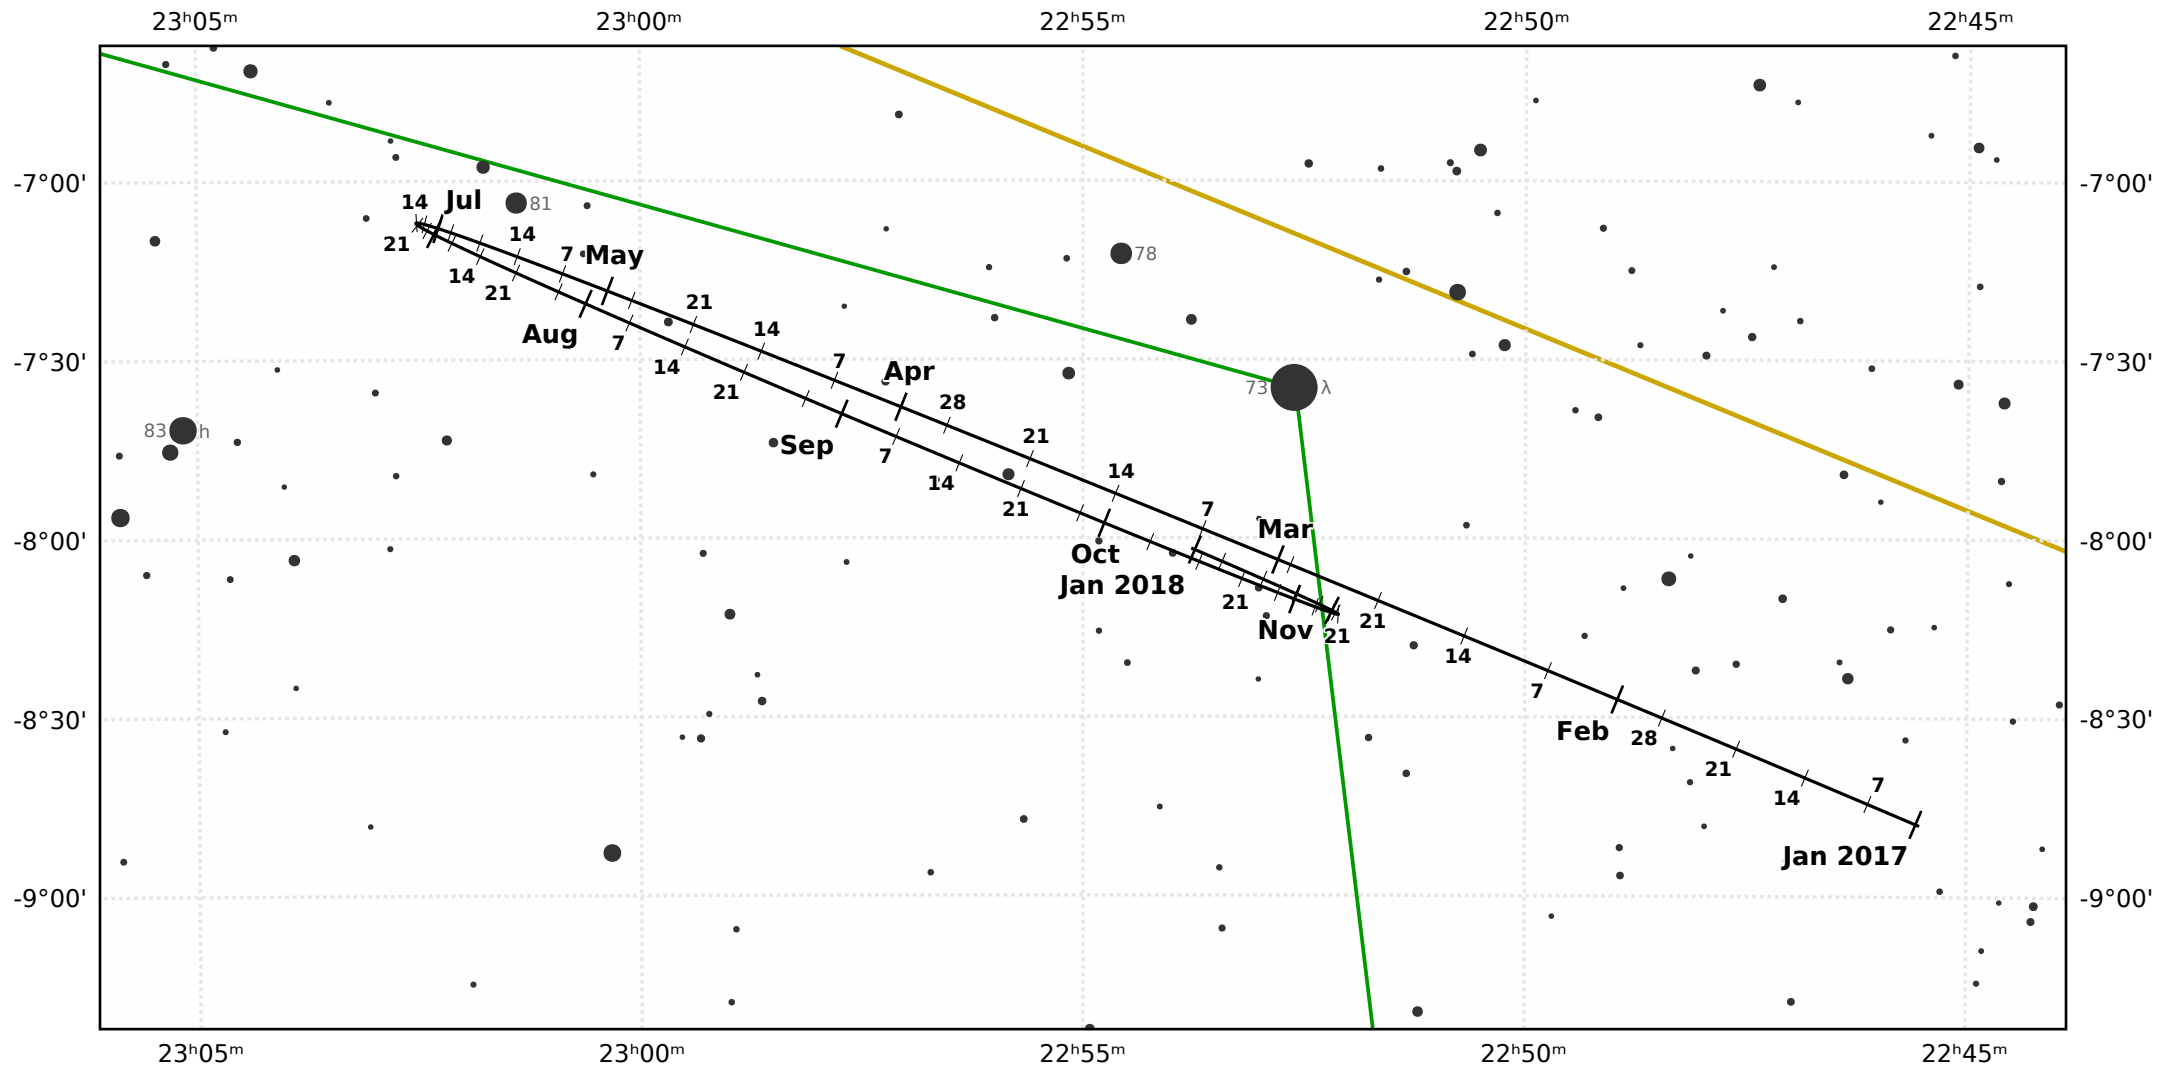

The path of Neptune in 2017

© Dominic Ford 2011-2020. Downloaded from <https://in-the-sky.org>