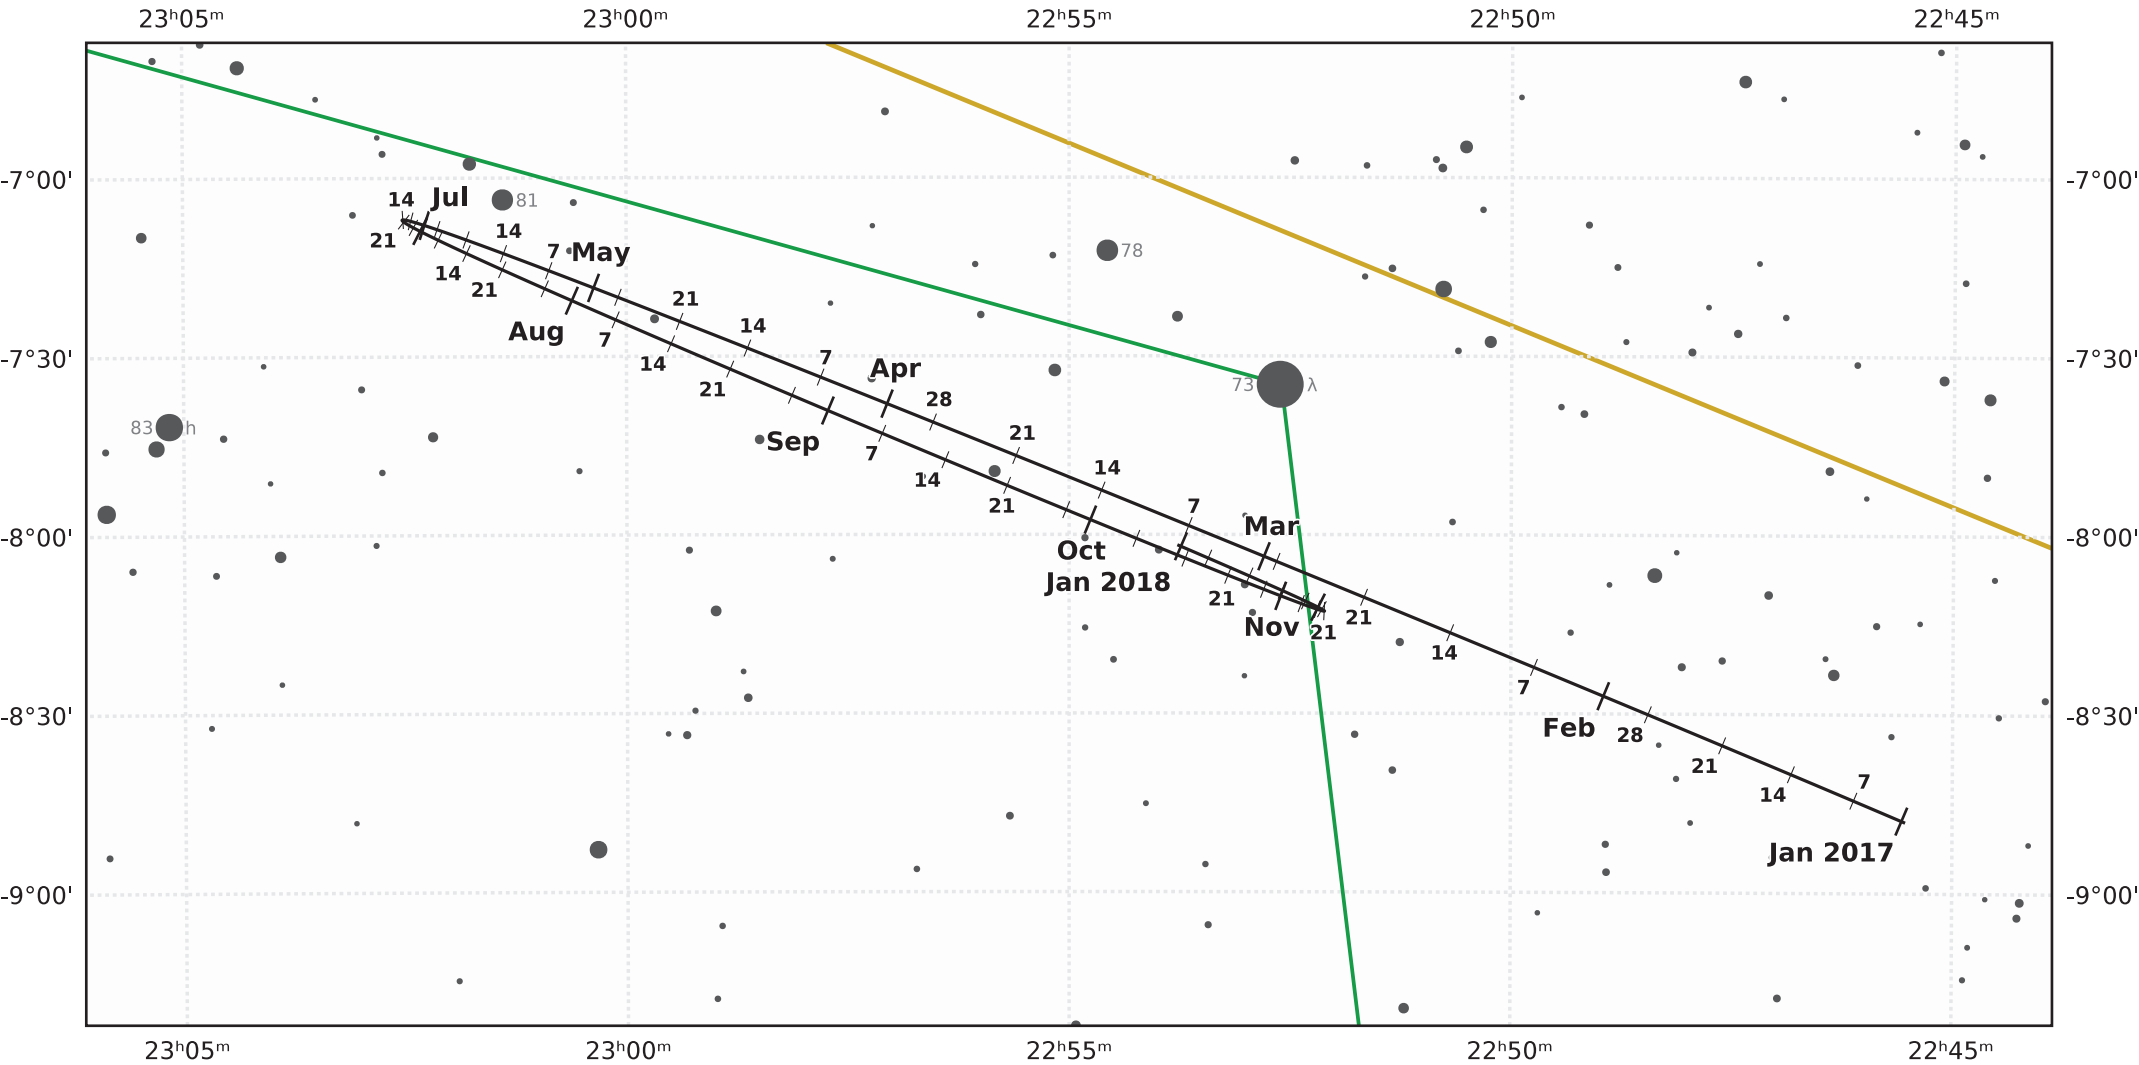

The path of Neptune in 2017

© Dominic Ford 2011-2020. Downloaded from <https://in-the-sky.org>