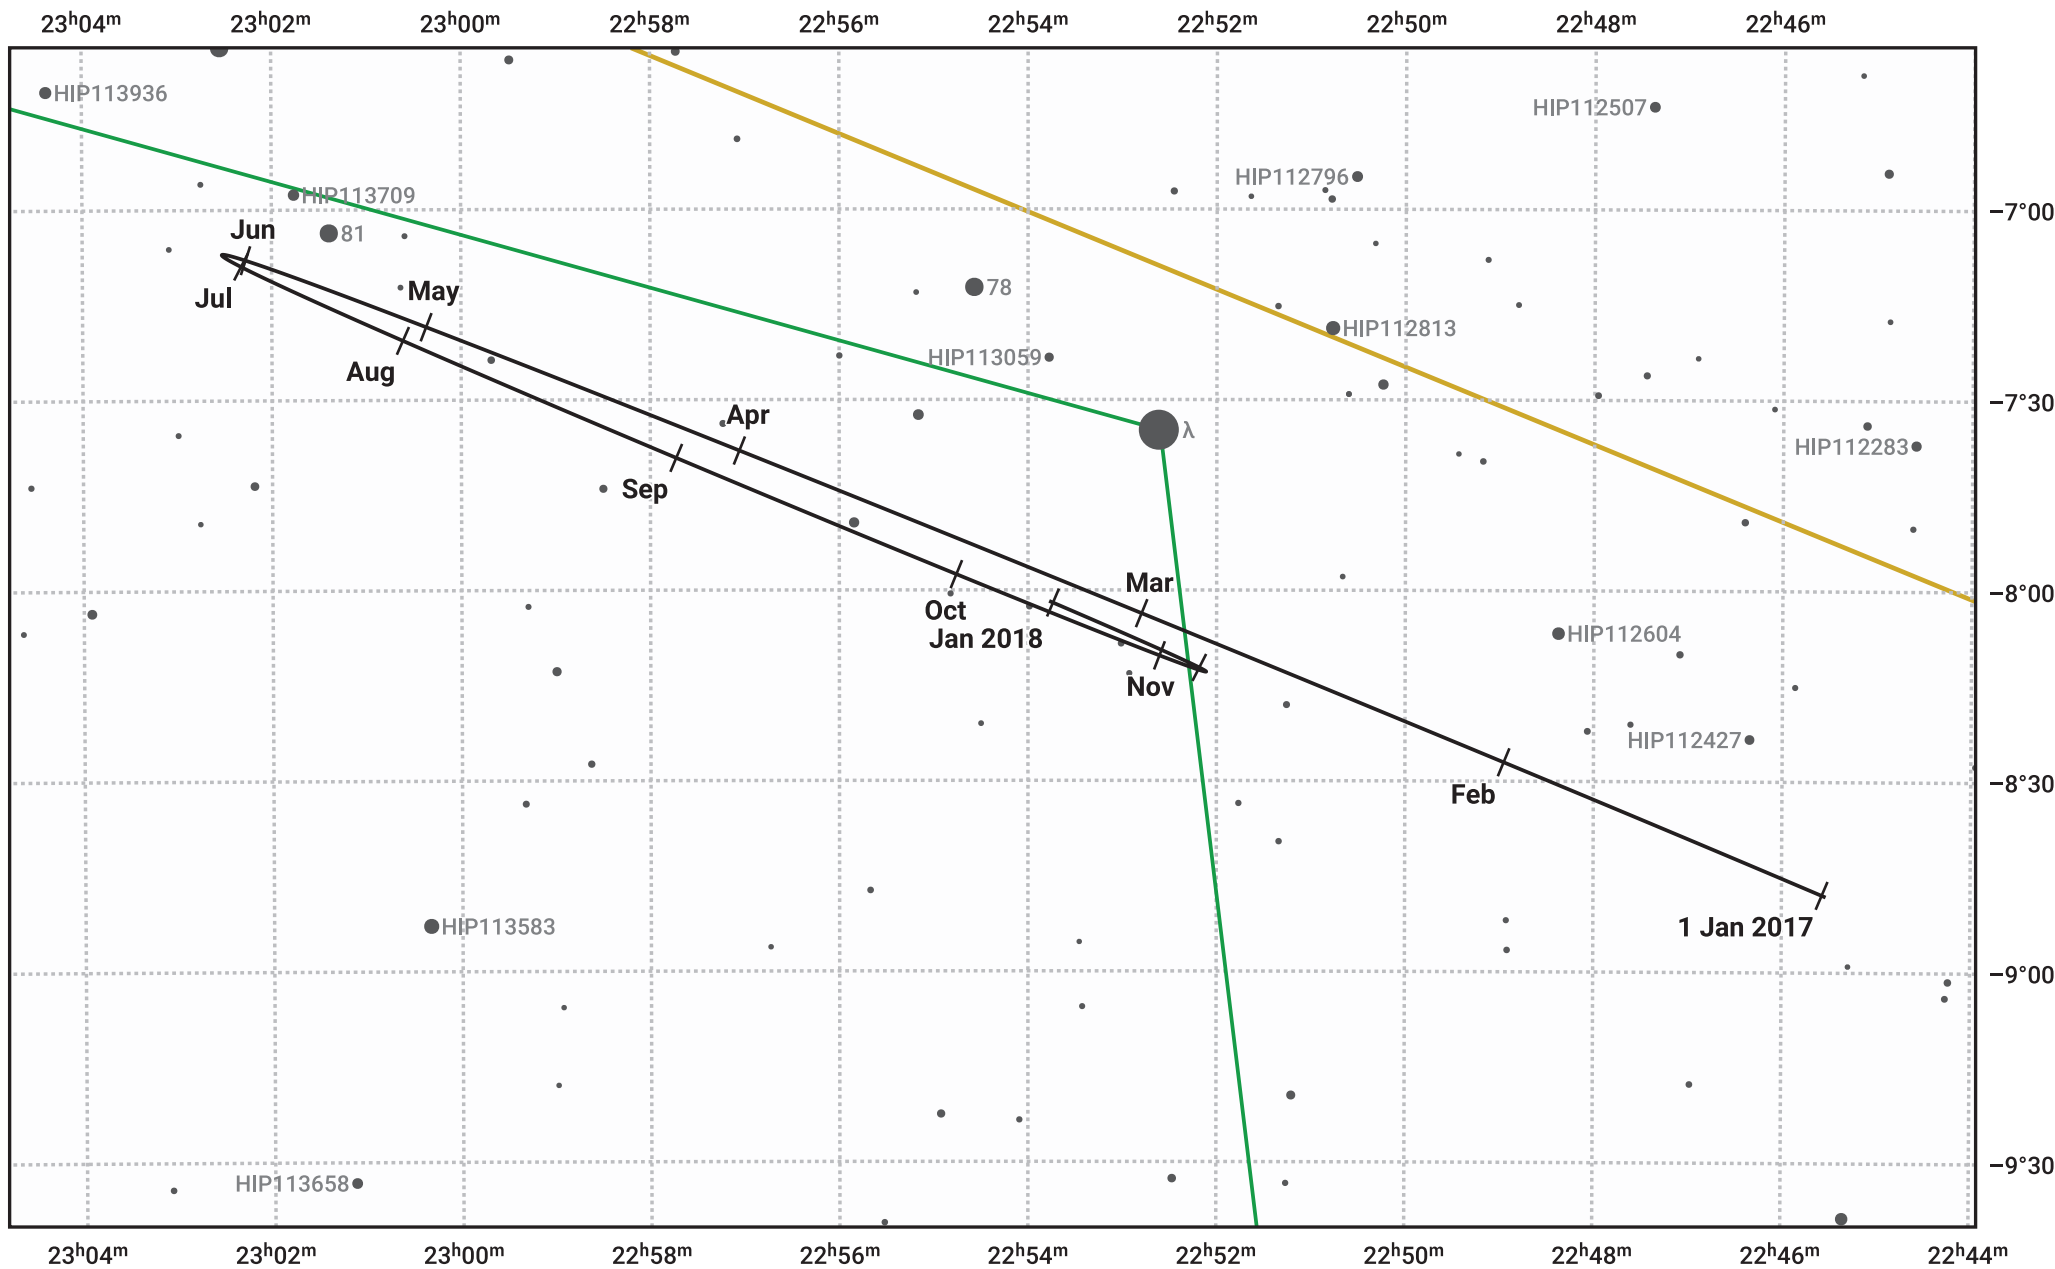

# The path of Neptune in 2017

© Dominic Ford 2011–2024. Date markers placed at midnight UTC. Downloaded from <https://in-the-sky.org>

Magnitude scale: • 10.0 • 9.0 • 8.0 • 7.0 • 6.0 • 5.0 • 4.0 • 3.0

— Ecliptic Plane

● Galaxy   
 ■ Bright nebula   
 ● Open cluster   
 ⊕ Globular cluster

Date	Mag	Angular size
2017 Jan 1	7.9	2.2"
2017 Apr 1	8.0	2.2"
2017 Jul 1	7.9	2.3"
2017 Oct 1	7.8	2.4"
2018 Jan 1	7.9	2.2"