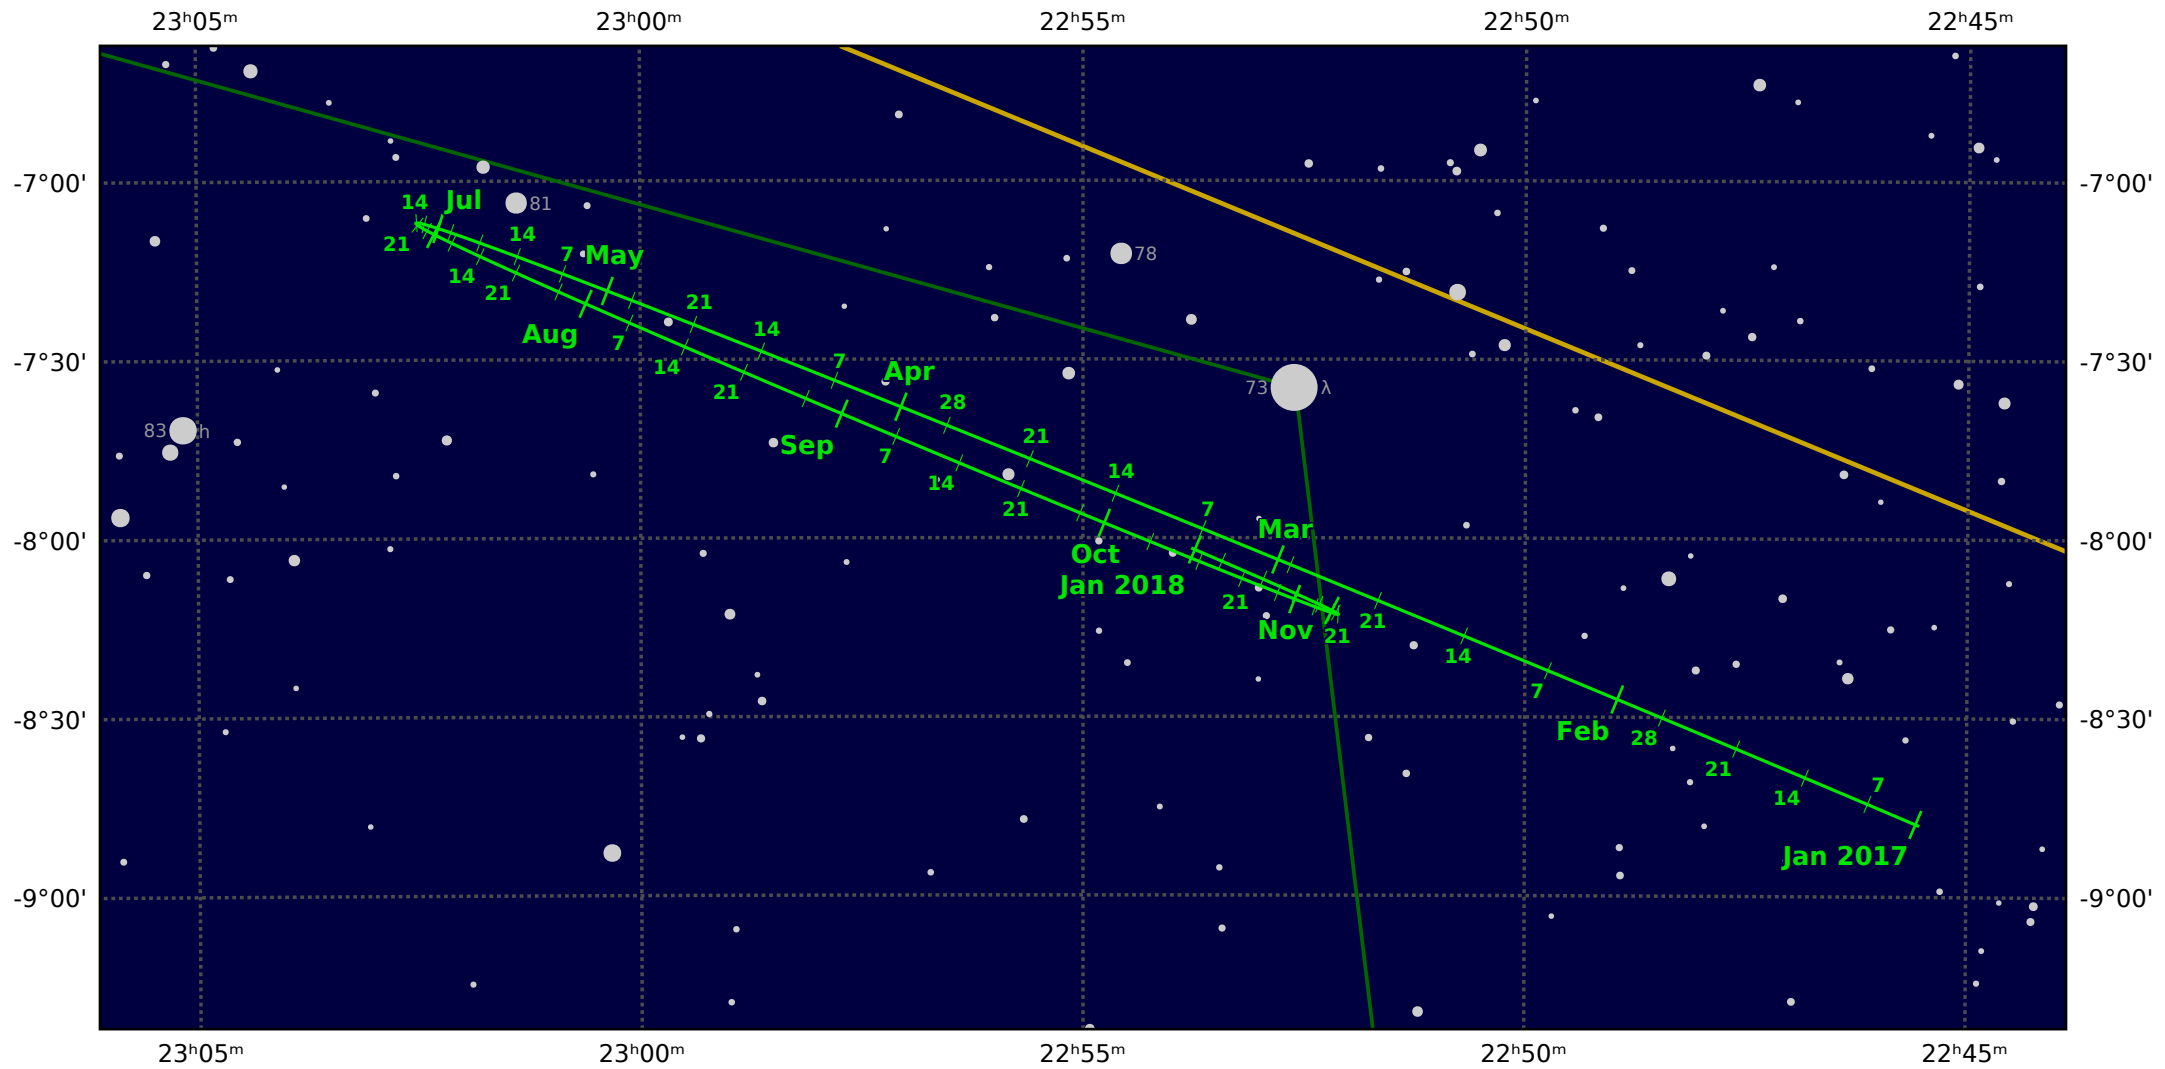

# The path of Neptune in 2017

© Dominic Ford 2011-2020. Downloaded from <https://in-the-sky.org>