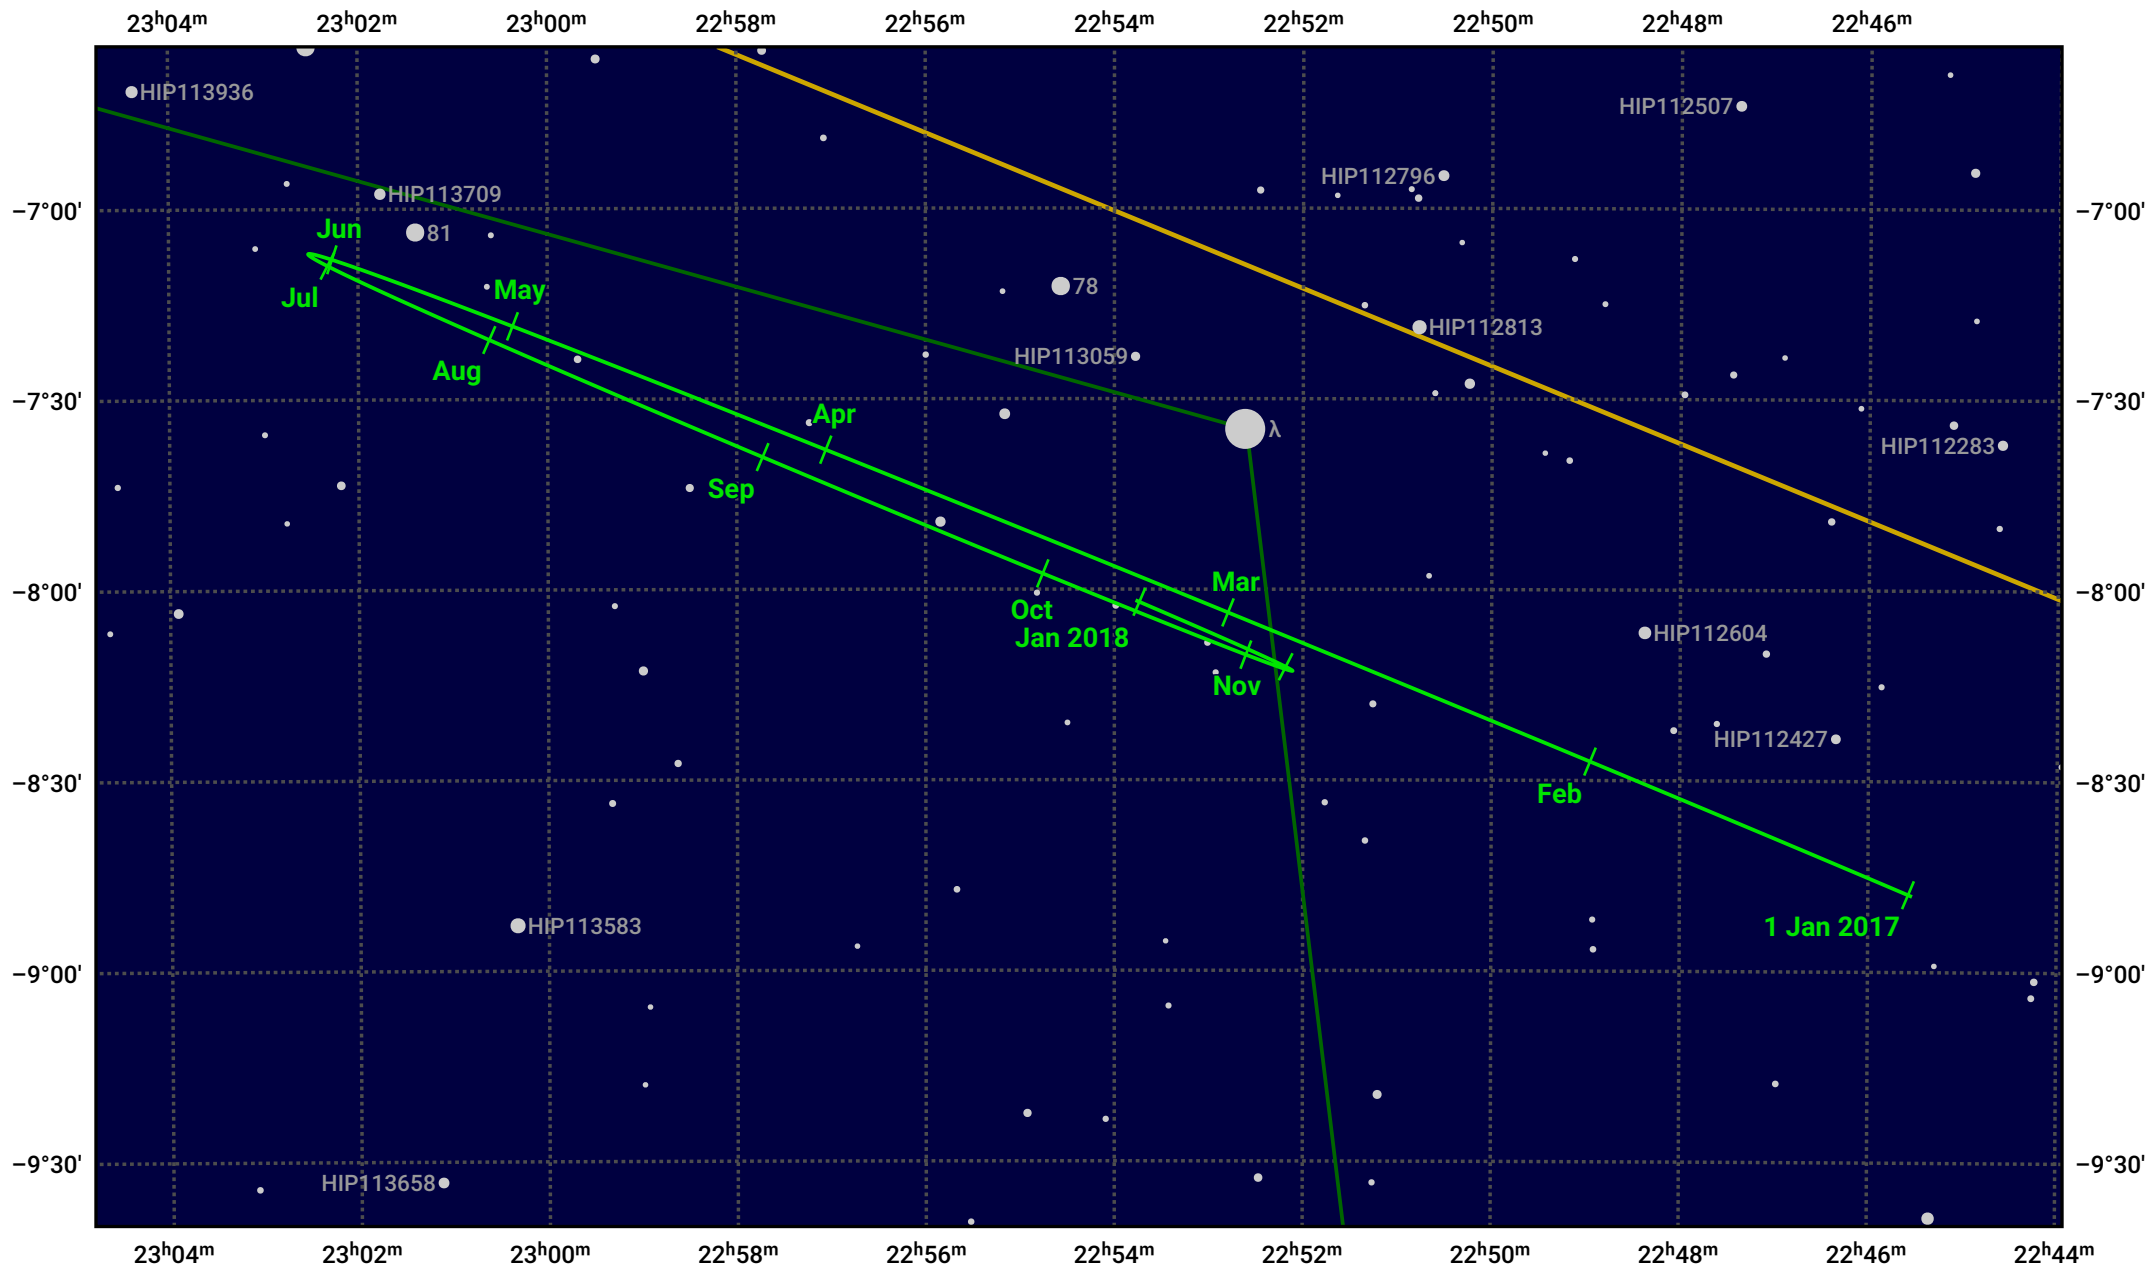

# The path of Neptune in 2017

© Dominic Ford 2011–2023. Date markers placed at midnight UTC. Downloaded from <https://in-the-sky.org>

Magnitude scale: • 10.0 • 9.0 • 8.0 • 7.0 • 6.0 • 5.0 • 4.0 • 3.0

— Ecliptic Plane

● Galaxy ■ Bright nebula ● Open cluster ● Globular cluster

| Date       | Mag | Angular size |
|------------|-----|--------------|
| 2017 Jan 1 | 7.9 | 2.2"         |
| 2017 Apr 1 | 8.0 | 2.2"         |
| 2017 Jul 1 | 7.9 | 2.3"         |
| 2017 Oct 1 | 7.8 | 2.4"         |
| 2018 Jan 1 | 7.9 | 2.2"         |