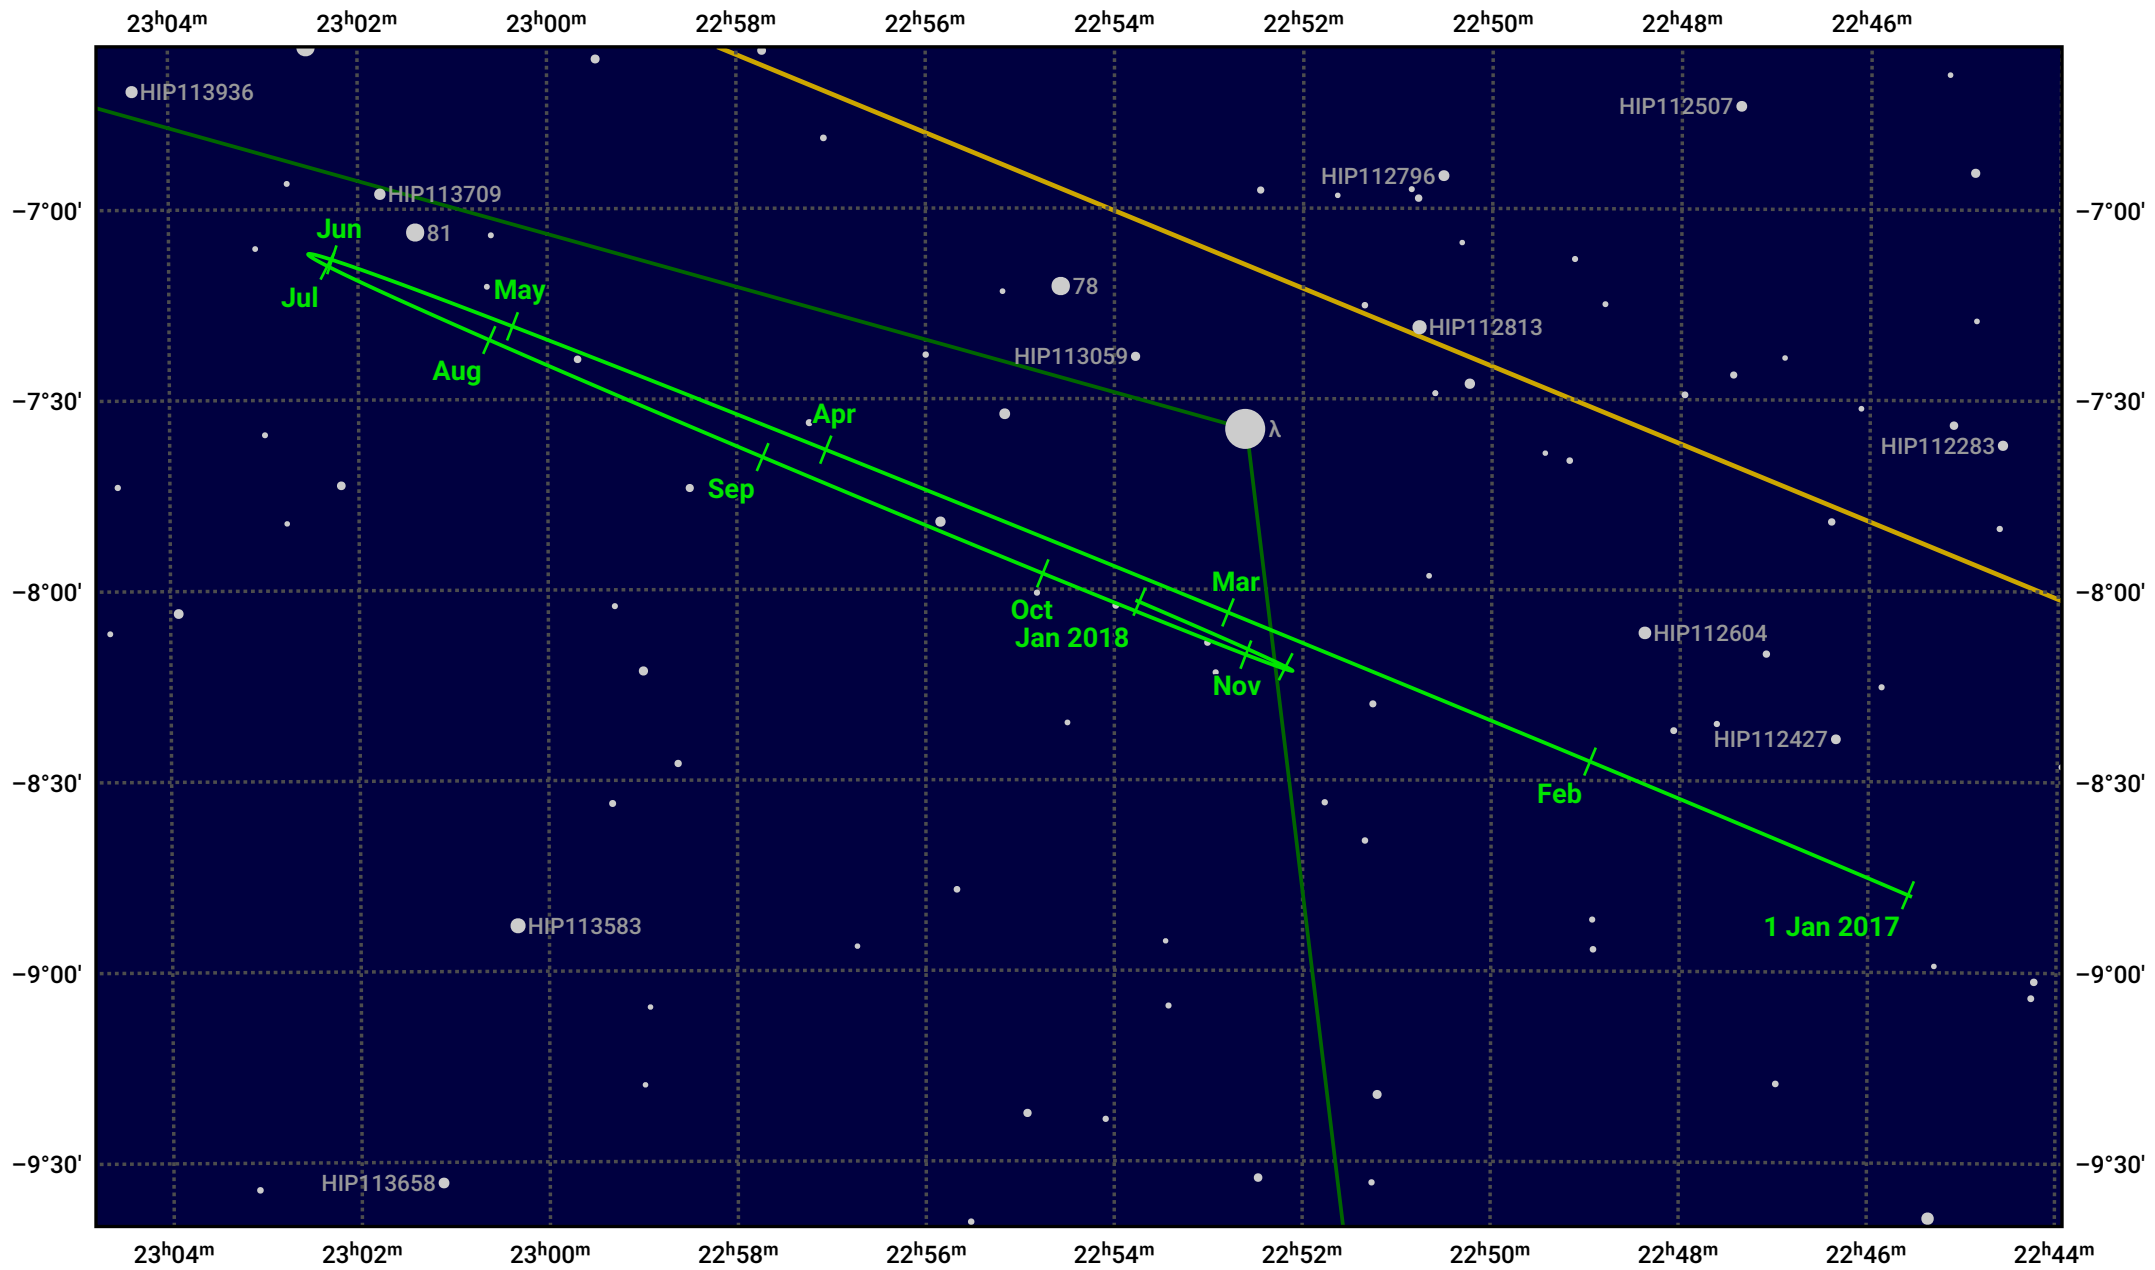

The path of Neptune in 2017

© Dominic Ford 2011–2024. Date markers placed at midnight UTC. Downloaded from <https://in-the-sky.org>

Magnitude scale: 10.0 9.0 8.0 7.0 6.0 5.0 4.0 3.0

Ecliptic Plane

Galaxy

Bright nebula

Open cluster

Globular cluster

Date	Mag	Angular size
2017 Jan 1	7.9	2.2"
2017 Apr 1	8.0	2.2"
2017 Jul 1	7.9	2.3"
2017 Oct 1	7.8	2.4"
2018 Jan 1	7.9	2.2"