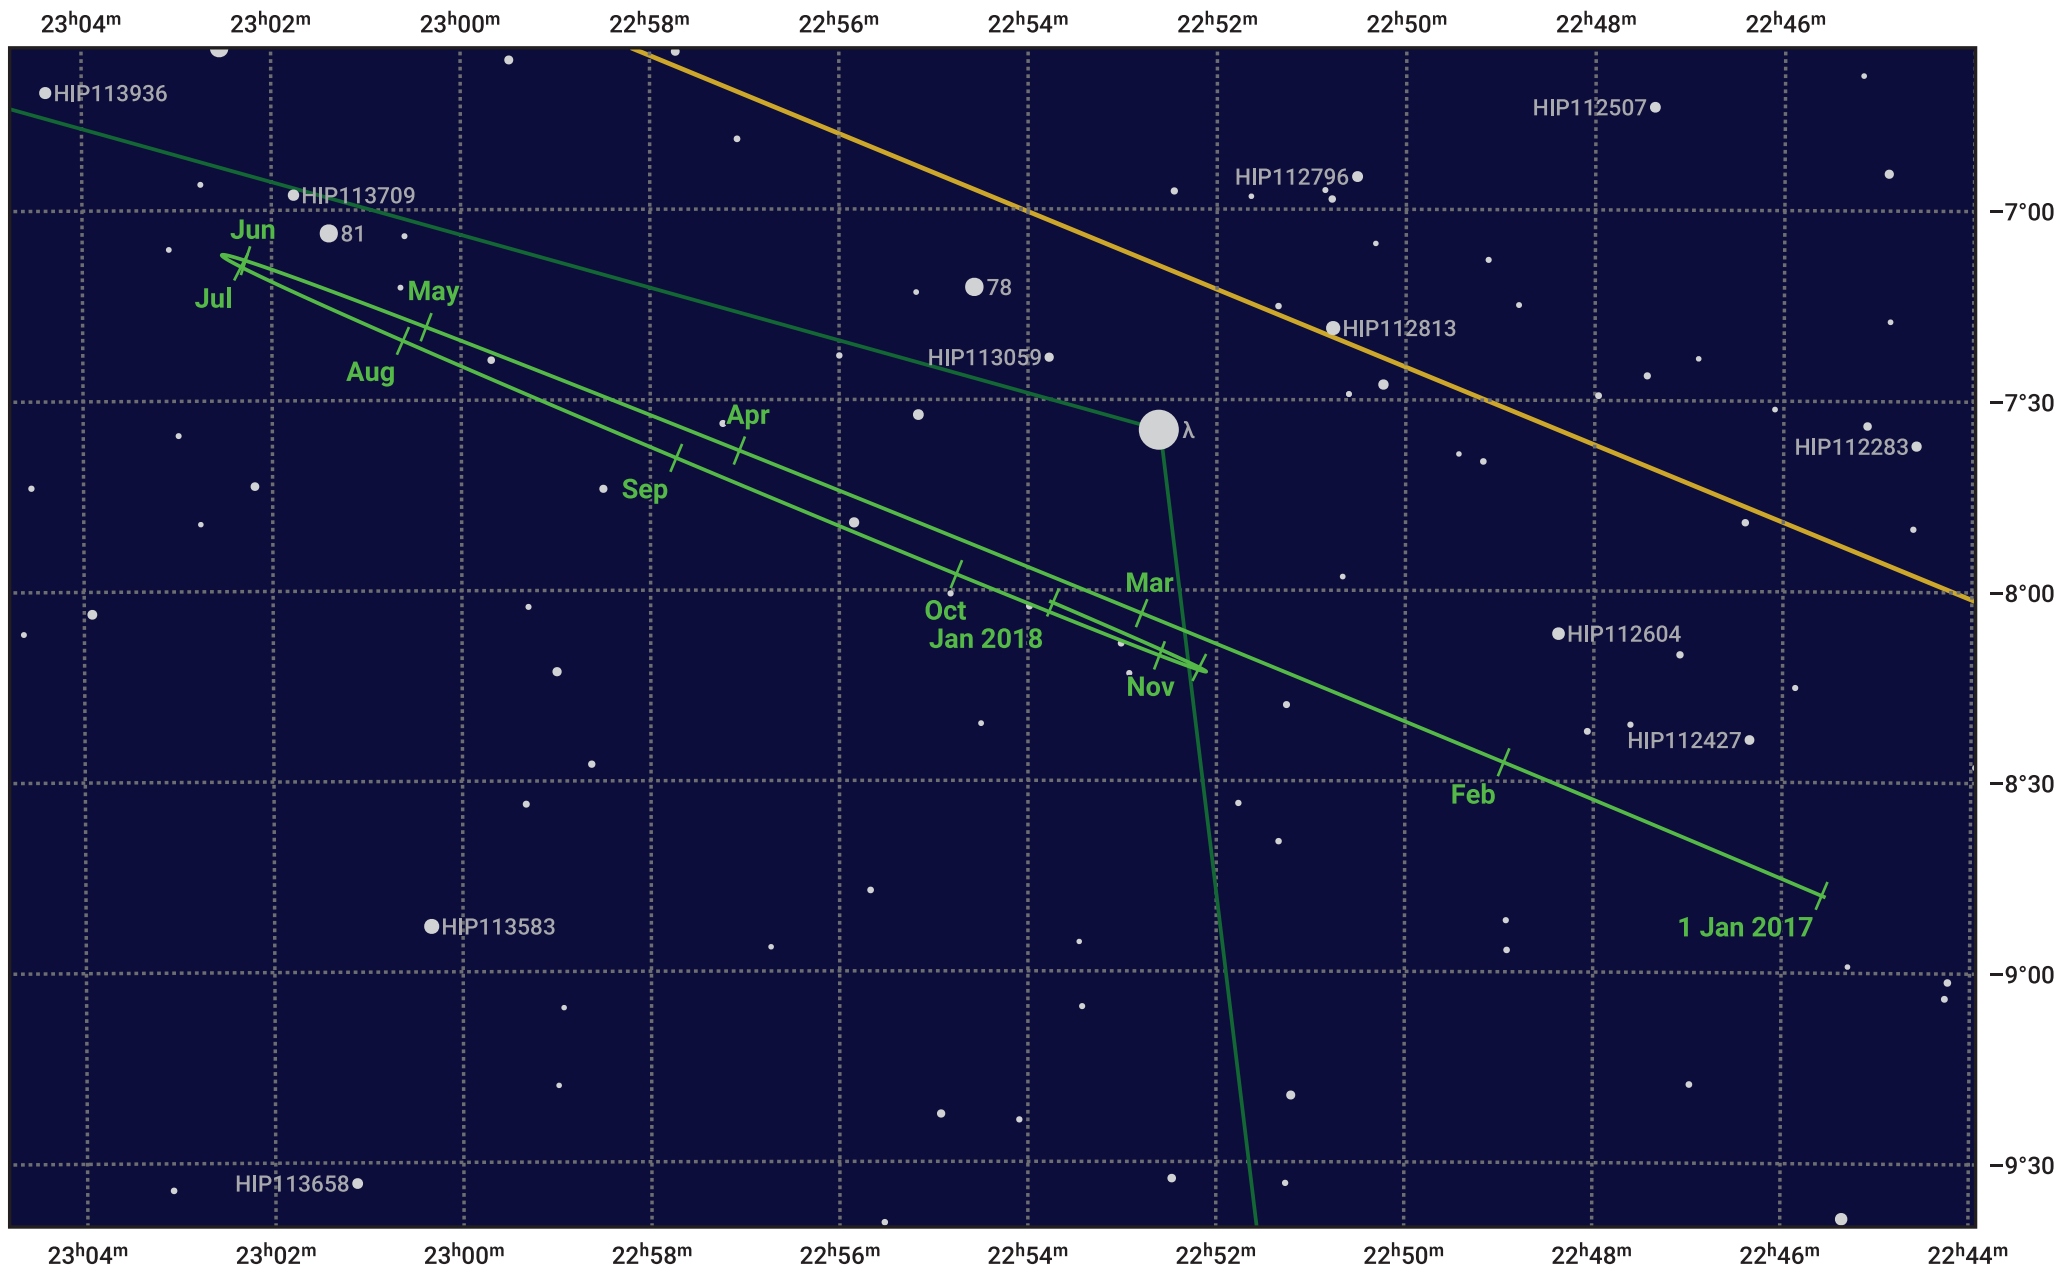

# The path of Neptune in 2017

© Dominic Ford 2011–2023. Date markers placed at midnight UTC. Downloaded from <https://in-the-sky.org>

Magnitude scale:  $\bullet$  10.0  $\bullet$  9.0  $\bullet$  8.0  $\bullet$  7.0  $\bullet$  6.0  $\bullet$  5.0  $\bullet$  4.0  $\bullet$  3.0

— Ecliptic Plane

- Galaxy
- Bright nebula
- Open cluster
- ⊕ Globular cluster

Date	Mag	Angular size
2017 Jan 1	7.9	2.2"
2017 Apr 1	8.0	2.2"
2017 Jul 1	7.9	2.3"
2017 Oct 1	7.8	2.4"
2018 Jan 1	7.9	2.2"