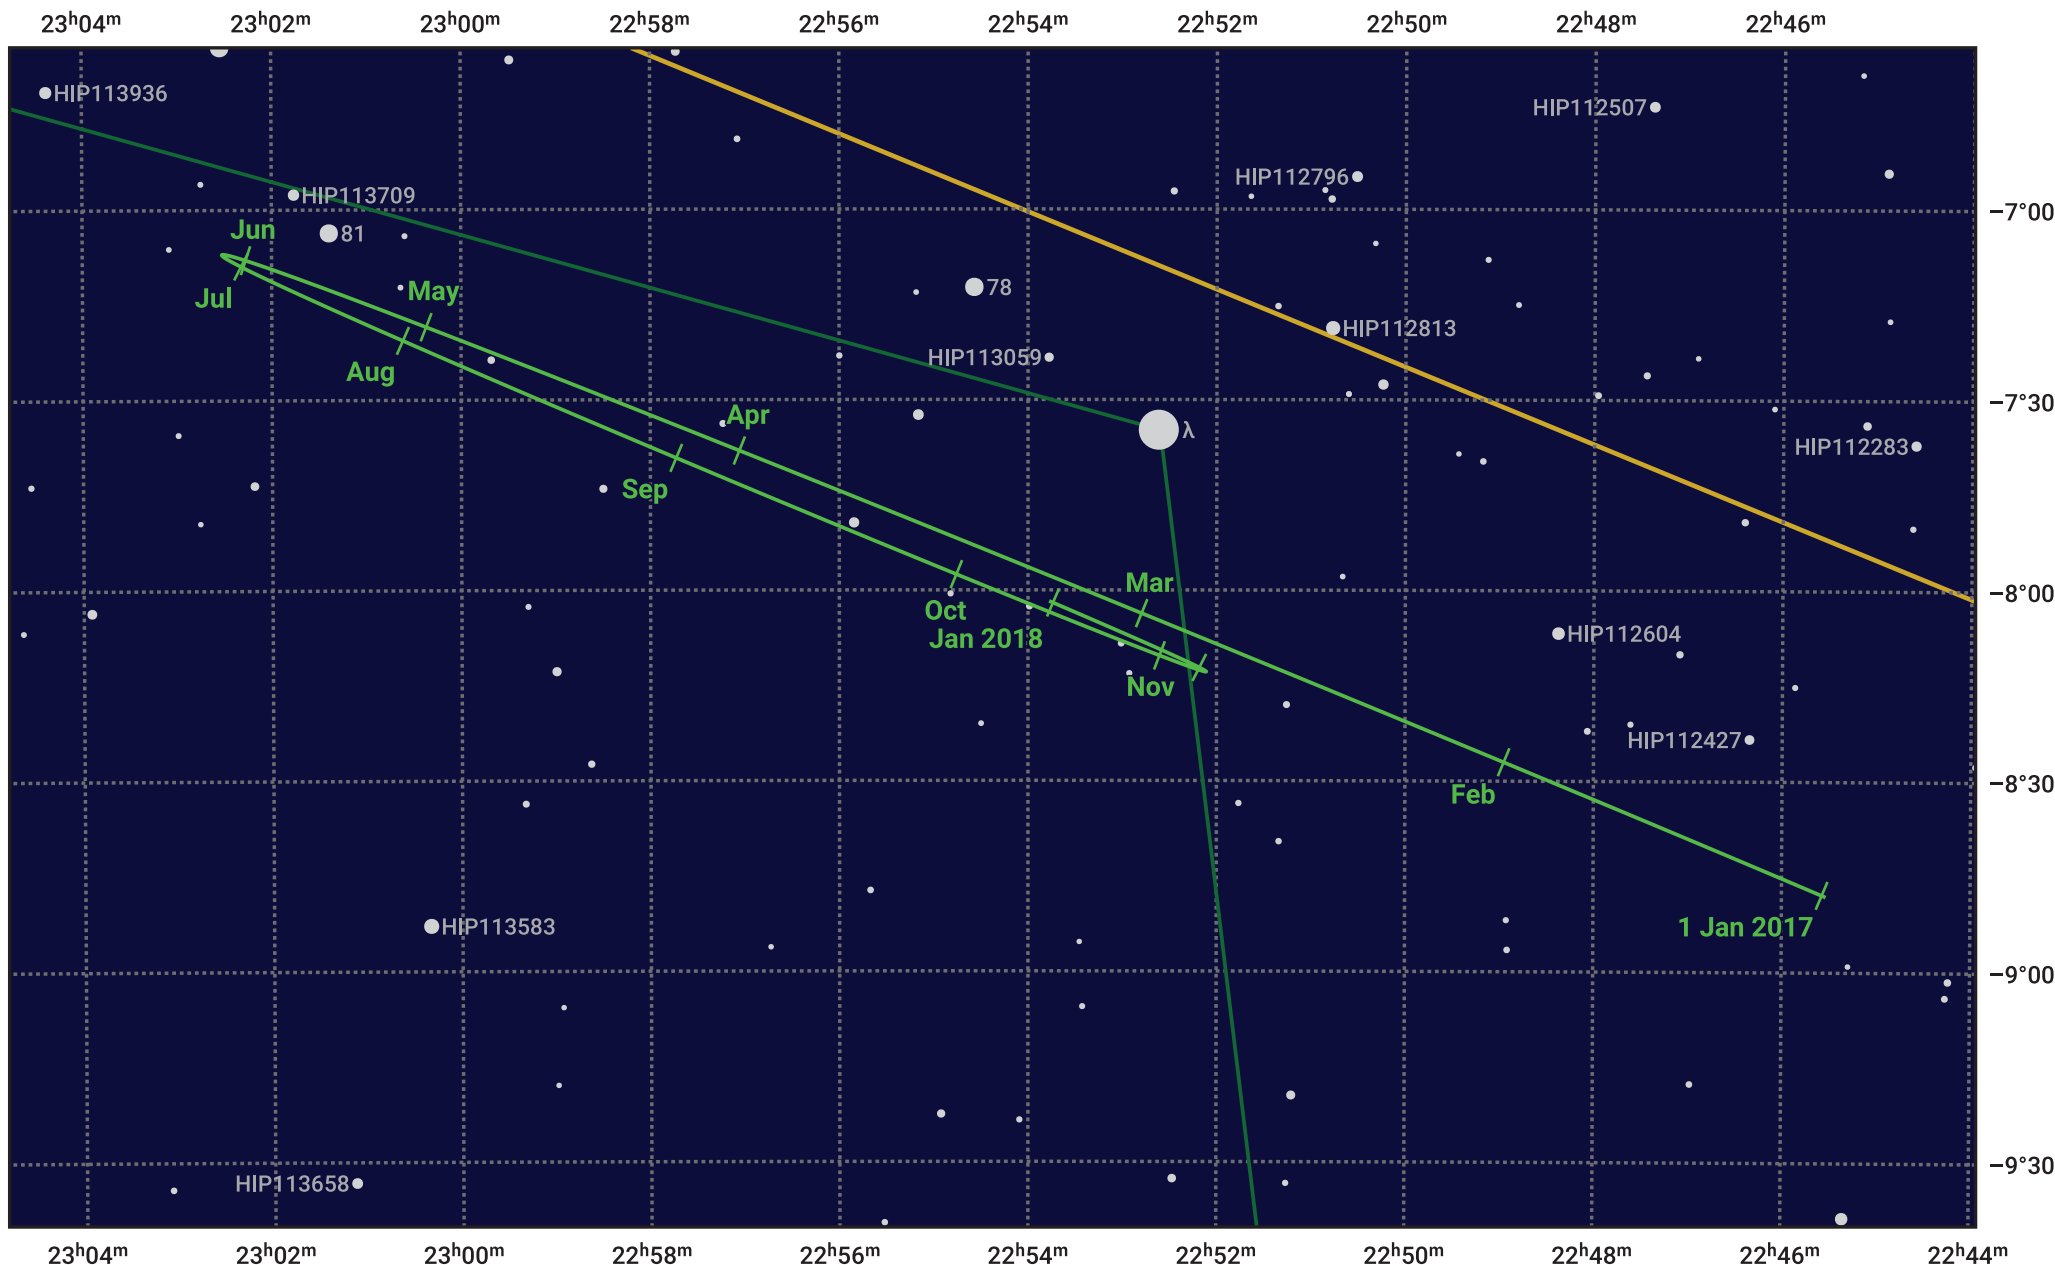

The path of Neptune in 2017

© Dominic Ford 2011–2024. Date markers placed at midnight UTC. Downloaded from <https://in-the-sky.org>

Magnitude scale: \bullet 10.0 \bullet 9.0 \bullet 8.0 \bullet 7.0 \bullet 6.0 \bullet 5.0 \bullet 4.0 \bullet 3.0

— Ecliptic Plane

- Galaxy
- Bright nebula
- Open cluster
- ⊕ Globular cluster

Date	Mag	Angular size
2017 Jan 1	7.9	2.2"
2017 Apr 1	8.0	2.2"
2017 Jul 1	7.9	2.3"
2017 Oct 1	7.8	2.4"
2018 Jan 1	7.9	2.2"