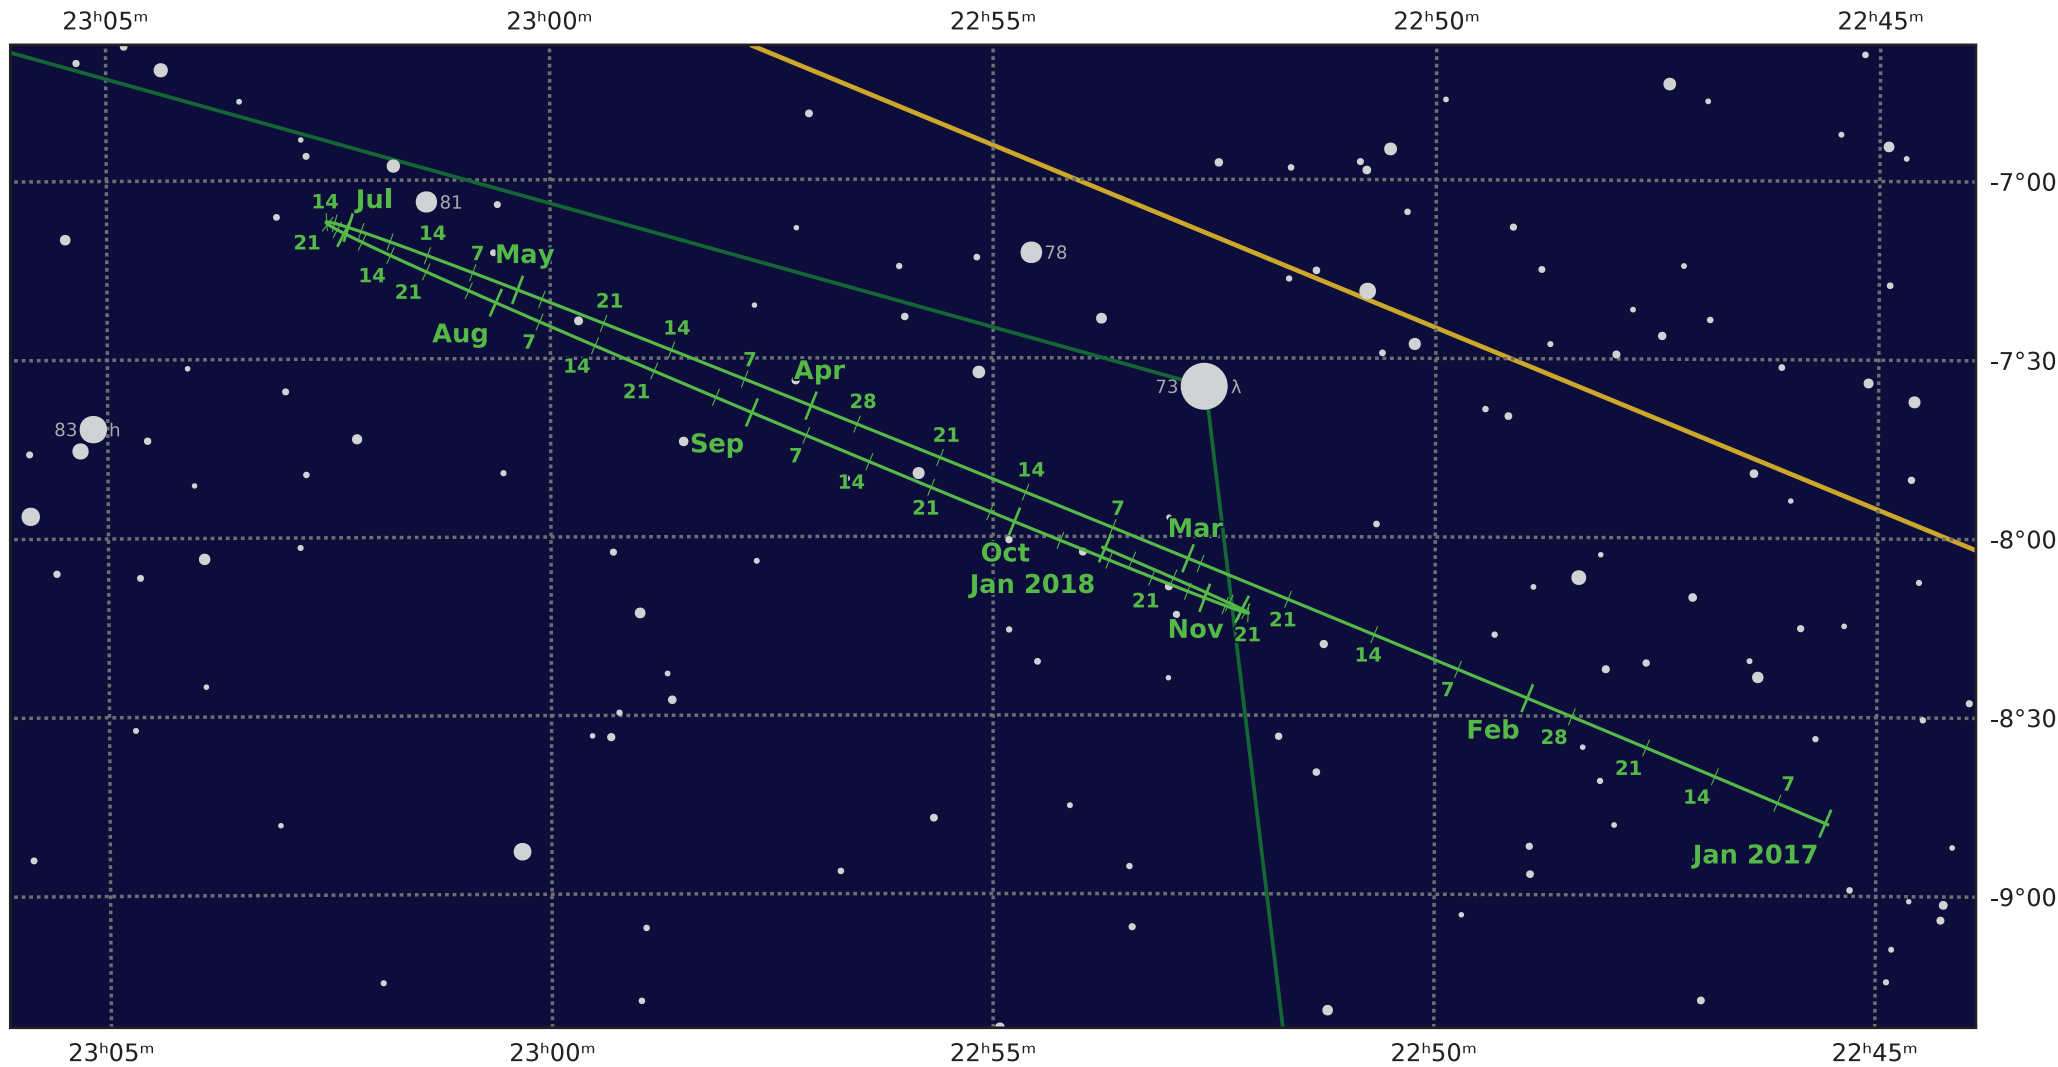

# The path of Neptune in 2017

© Dominic Ford 2011-2020. Downloaded from <https://in-the-sky.org>