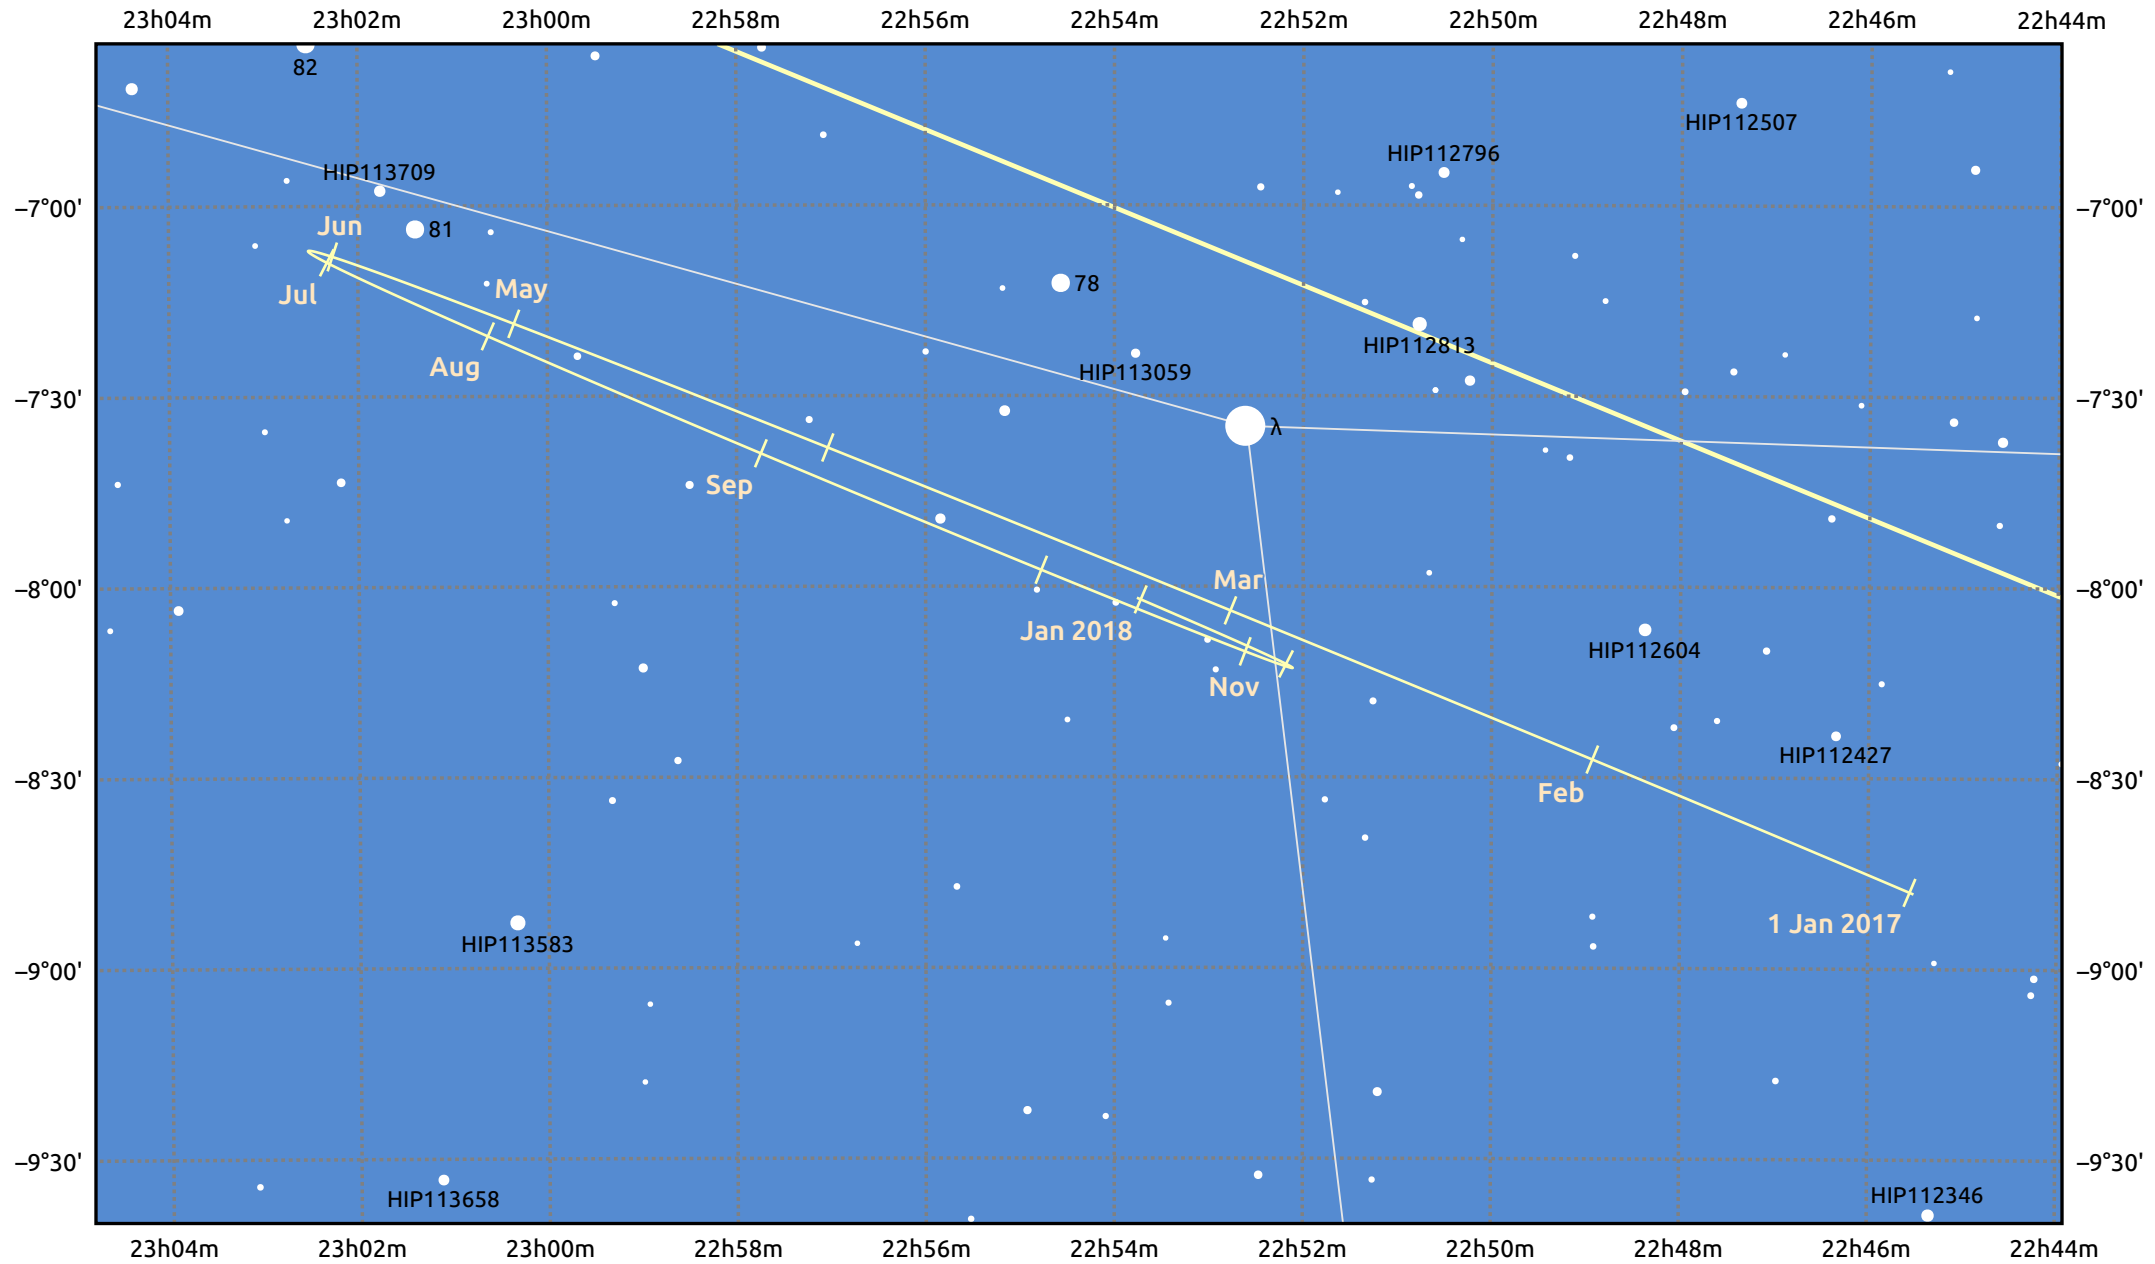

The path of Neptune in 2017

© Dominic Ford 2011–2025. Date markers placed at midnight UTC. Downloaded from <https://in-the-sky.org>

Magnitude scale: 10.0 9.0 8.0 7.0 6.0 5.0 4.0 3.0

Ecliptic Plane

Galaxy Bright nebula Open cluster Globular cluster Planetary nebula

Date	Mag	Angular size
2017 Jan 1	7.9	2.2"
2017 Apr 1	8.0	2.2"
2017 Jul 1	7.9	2.3"
2017 Oct 1	7.8	2.4"
2018 Jan 1	7.9	2.2"