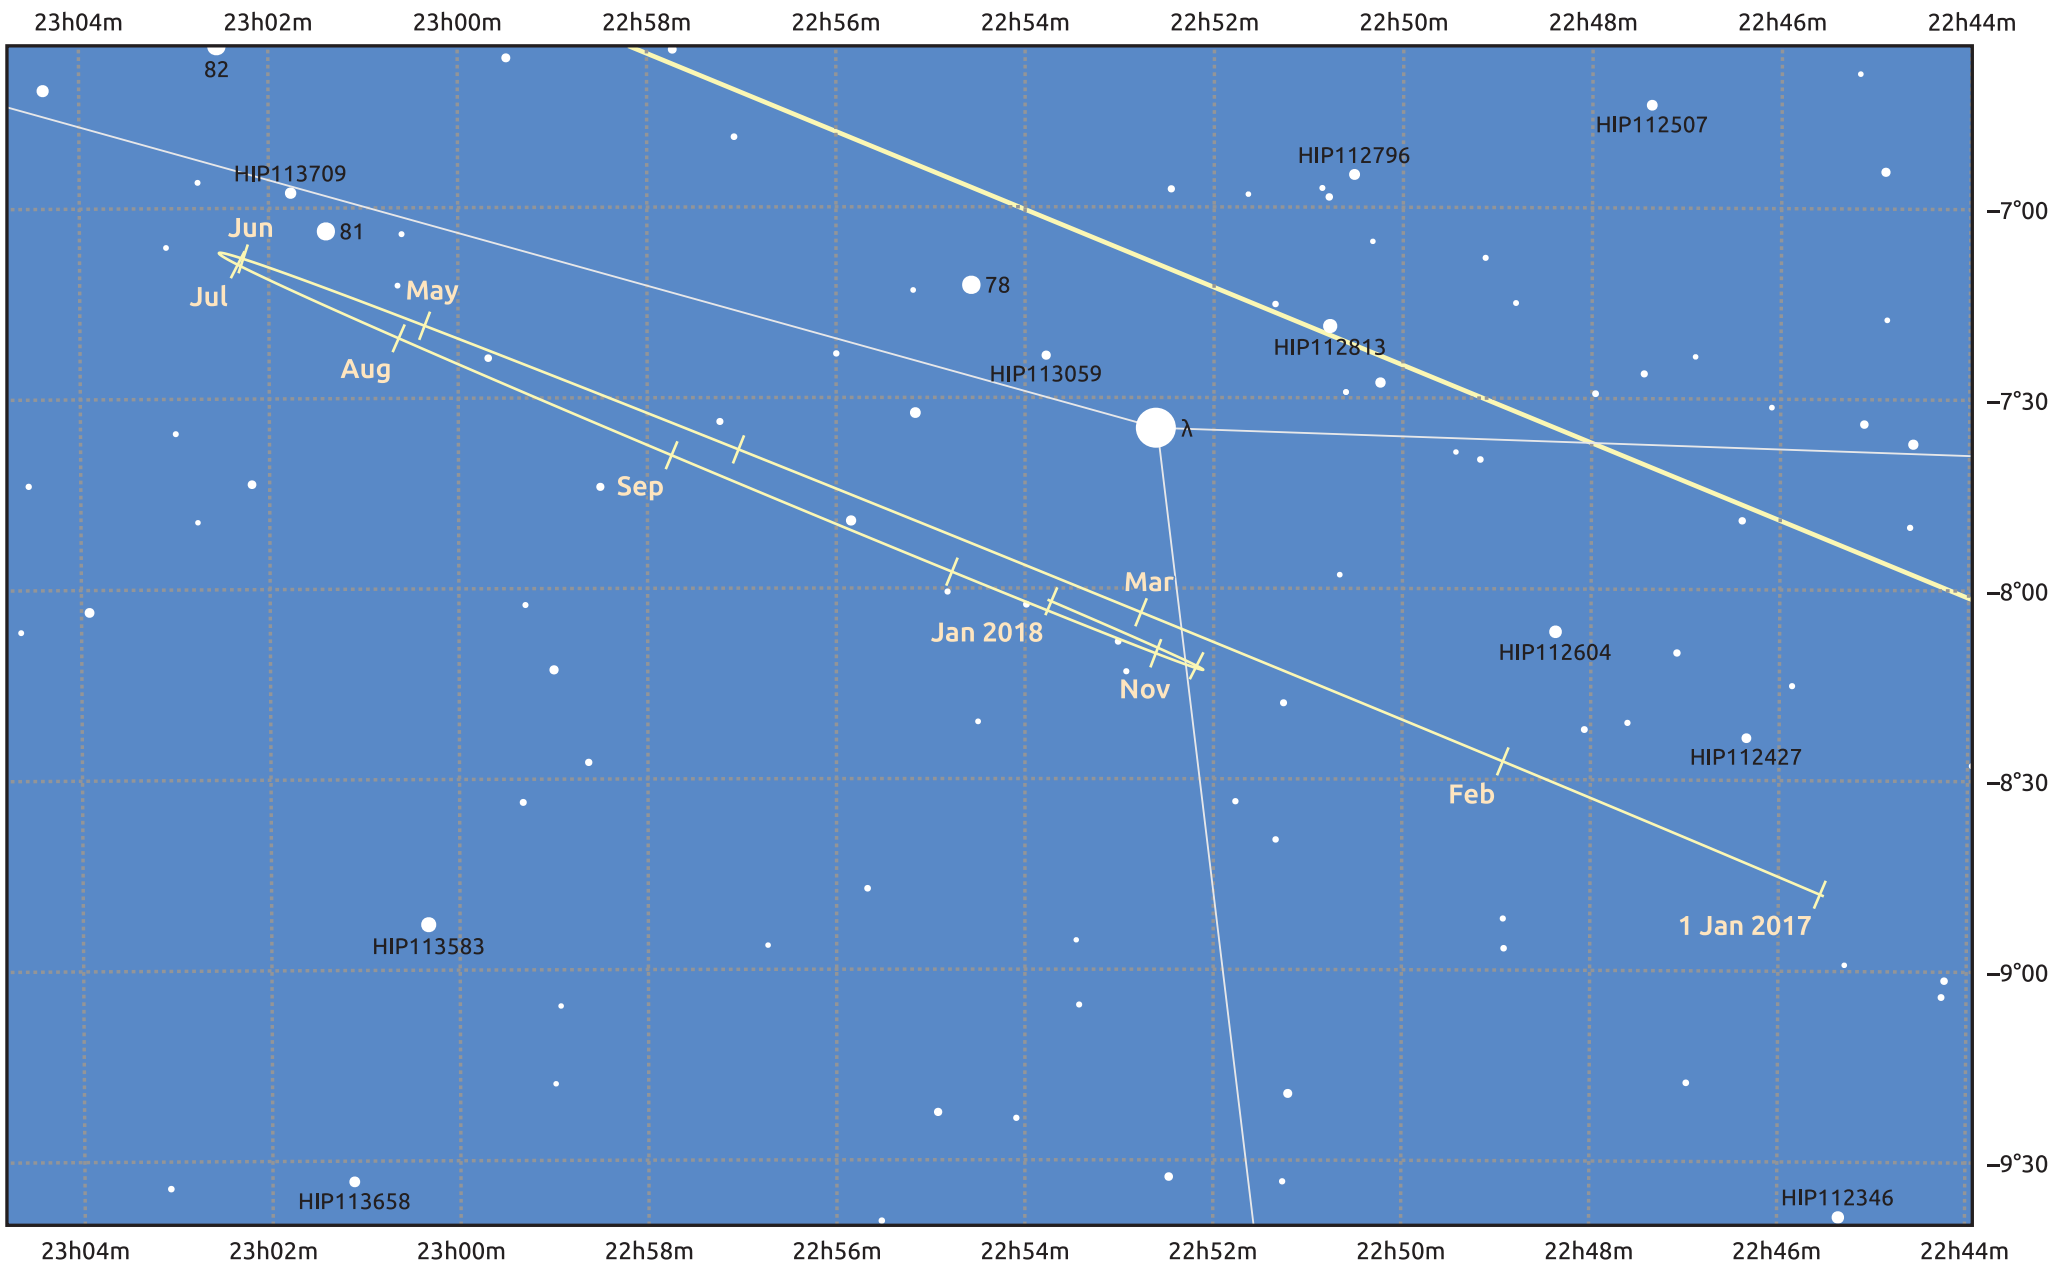

The path of Neptune in 2017

© Dominic Ford 2011–2025. Date markers placed at midnight UTC. Downloaded from <https://in-the-sky.org>

Magnitude scale: • 10.0 • 9.0 • 8.0 • 7.0 • 6.0 • 5.0 • 4.0 • 3.0

— Ecliptic Plane

Galaxy Bright nebula Open cluster Globular cluster Planetary nebula

Date	Mag	Angular size
2017 Jan 1	7.9	2.2"
2017 Apr 1	8.0	2.2"
2017 Jul 1	7.9	2.3"
2017 Oct 1	7.8	2.4"
2018 Jan 1	7.9	2.2"