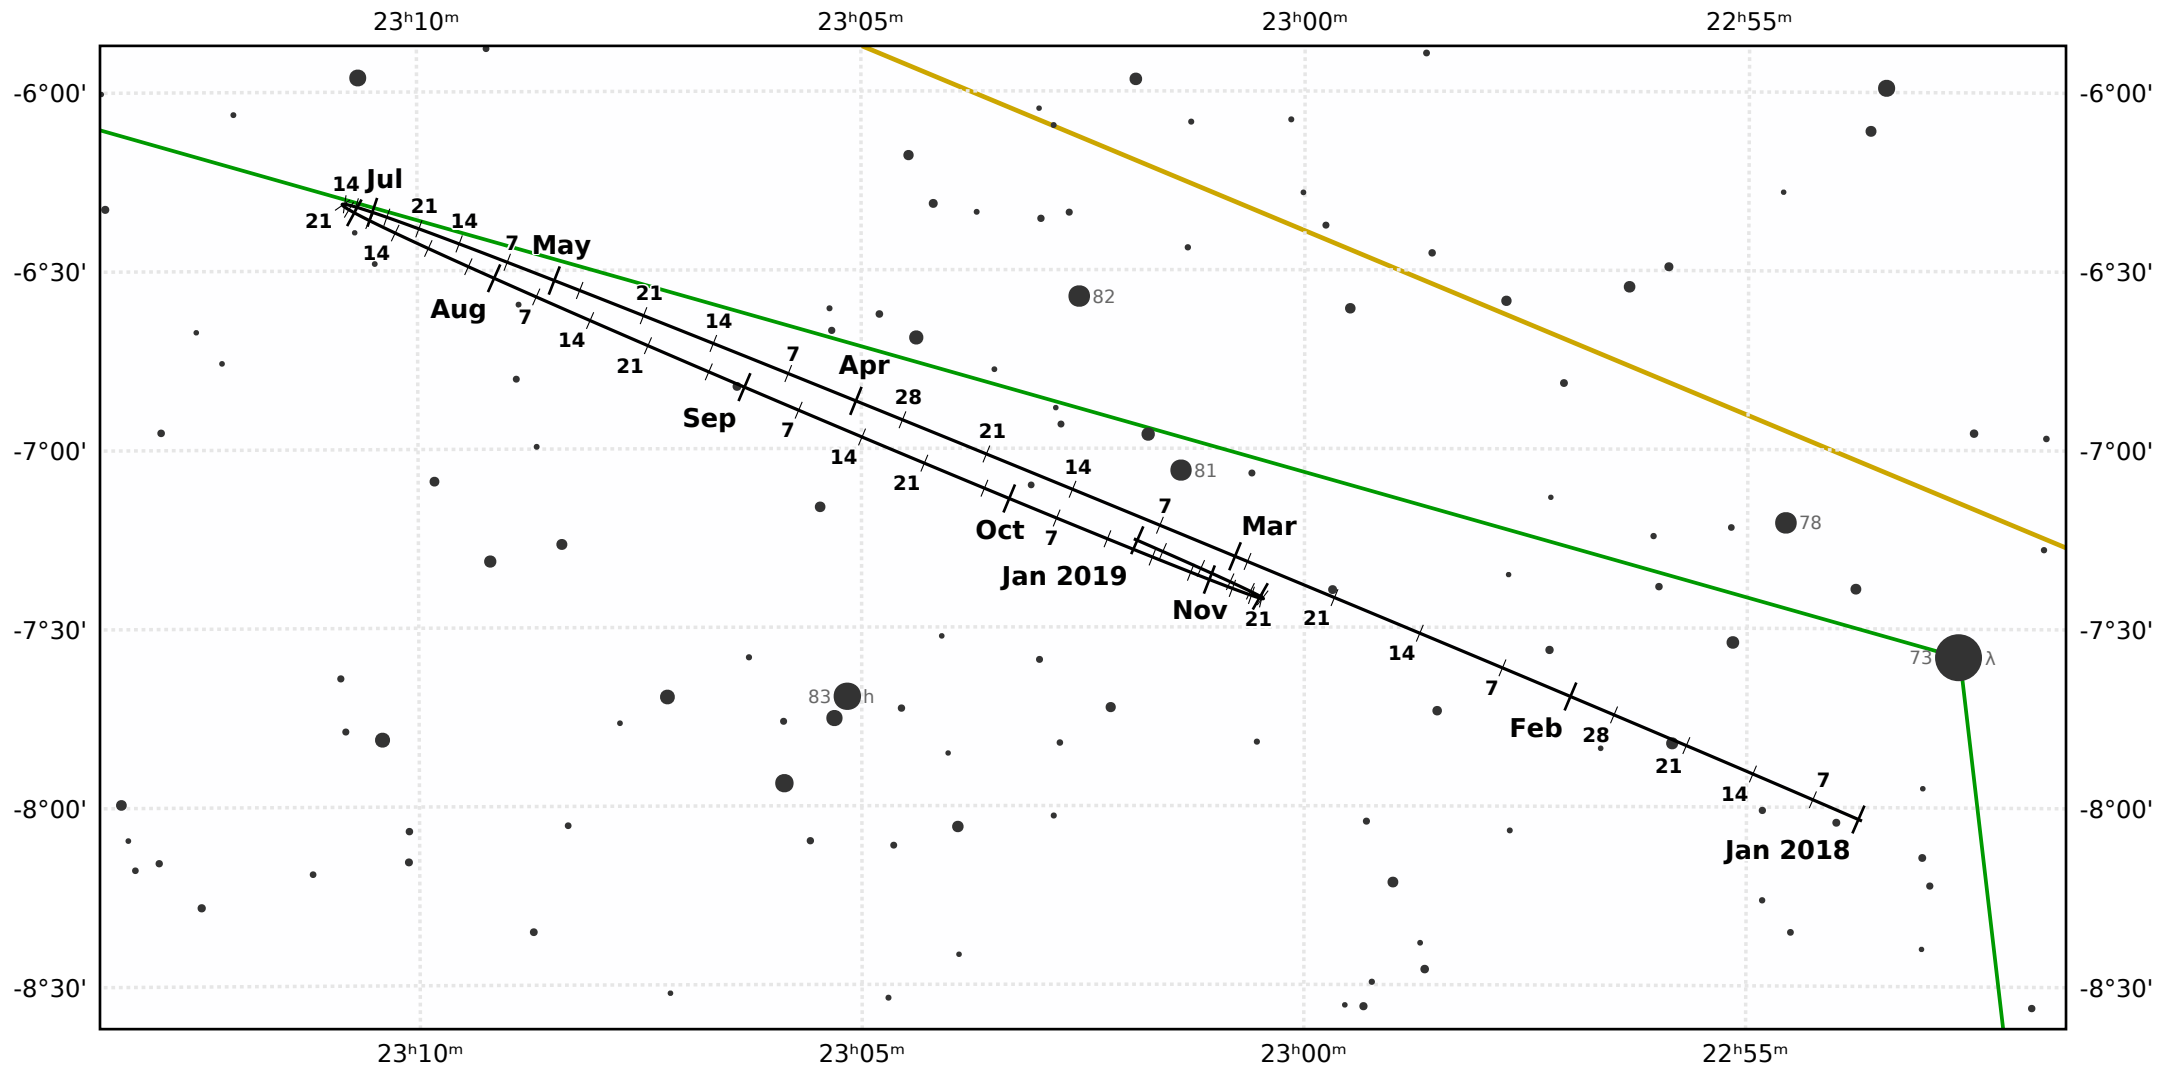

The path of Neptune in 2018

© Dominic Ford 2011-2020. Downloaded from <https://in-the-sky.org>