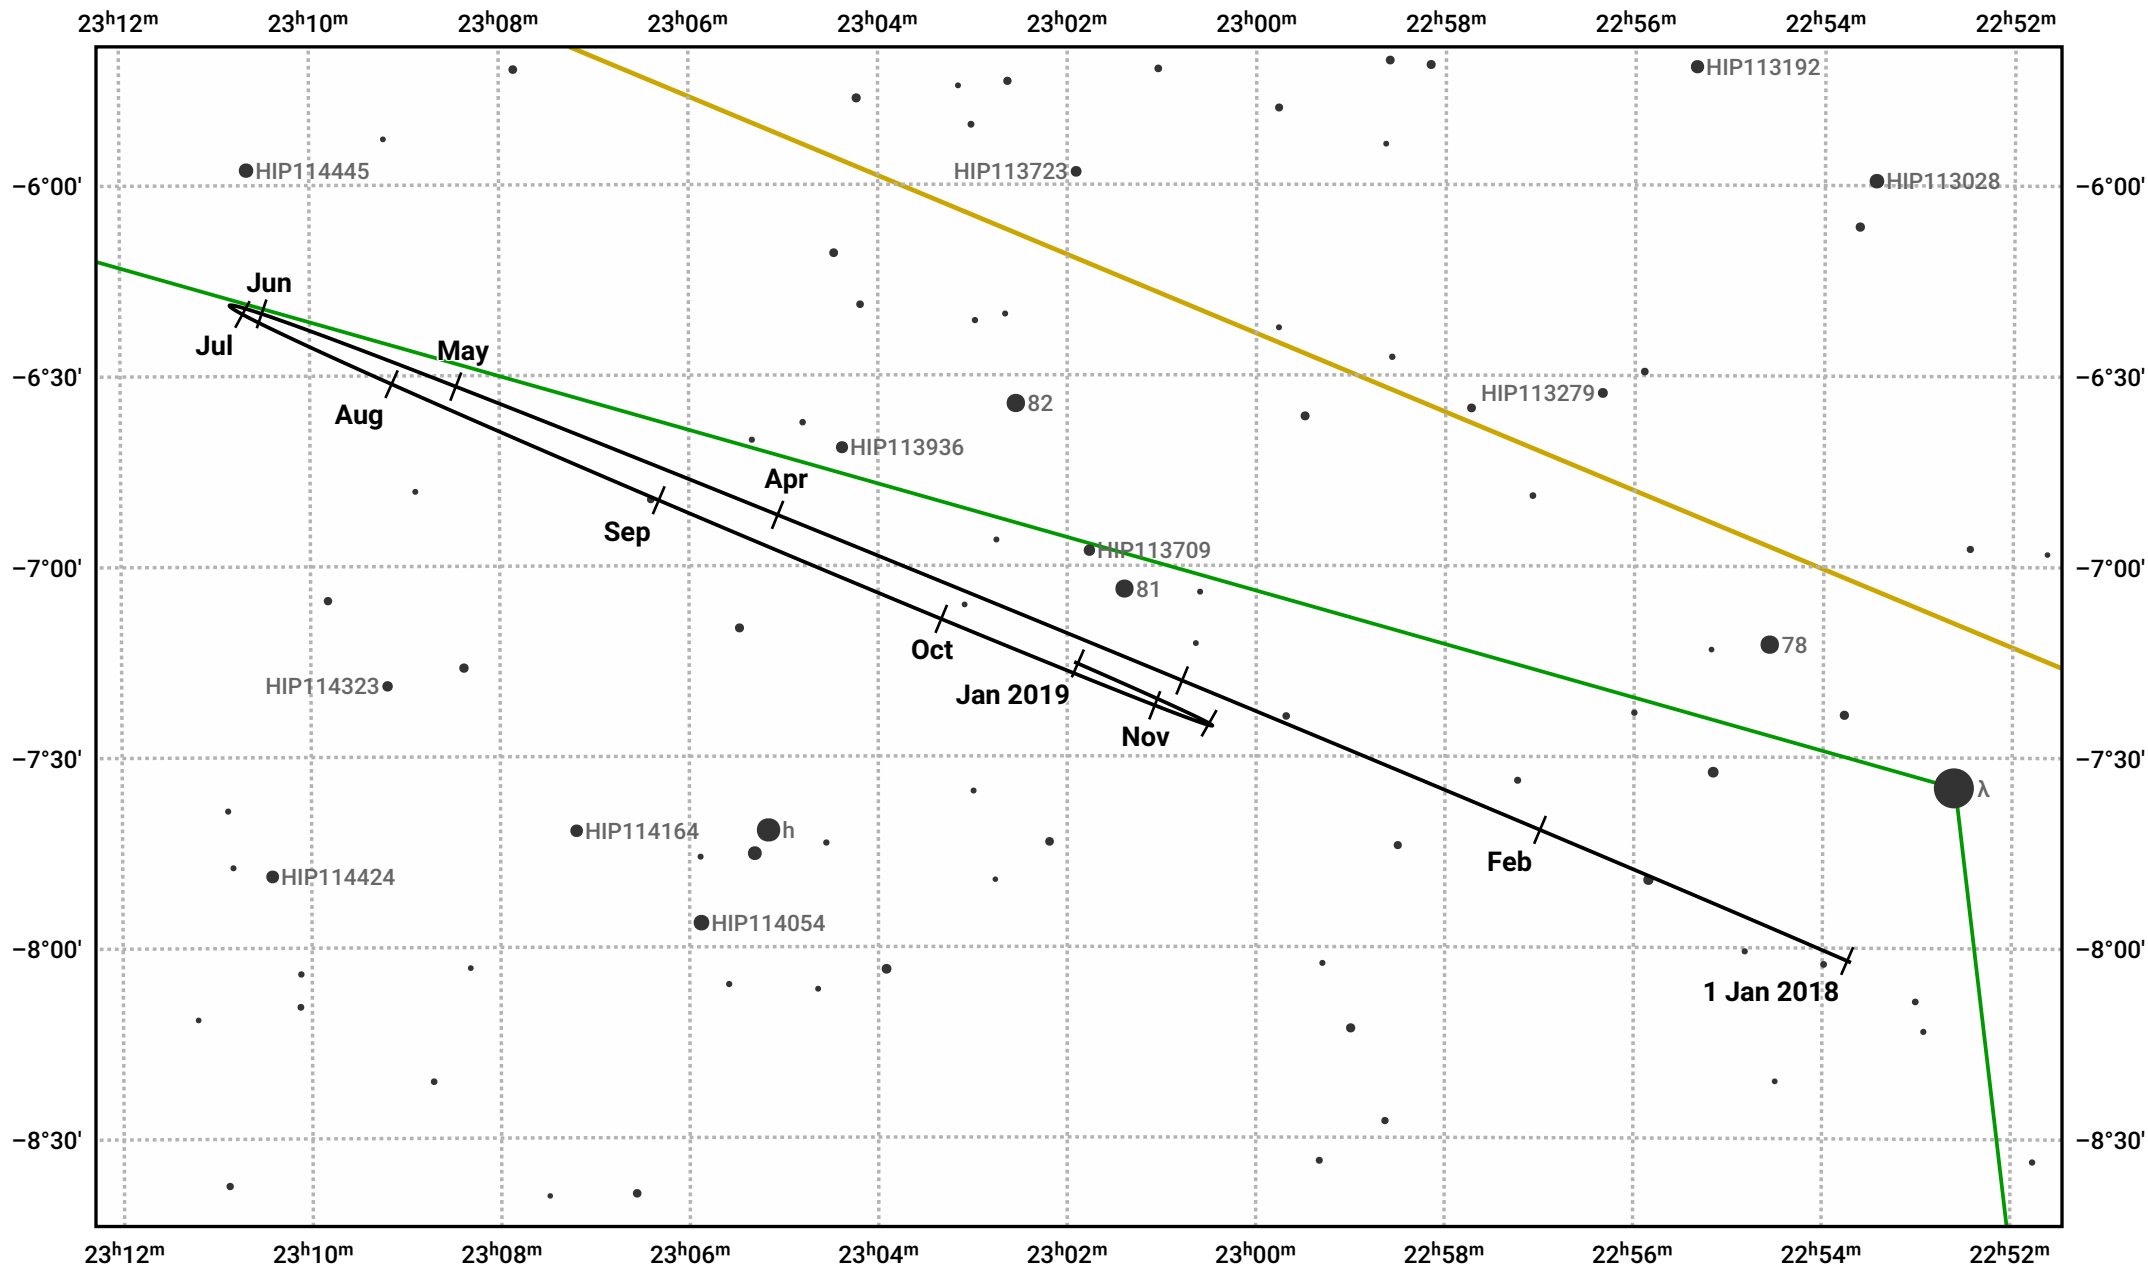

# The path of Neptune in 2018

© Dominic Ford 2011–2023. Date markers placed at midnight UTC. Downloaded from <https://in-the-sky.org>

Magnitude scale:  10.0  9.0  8.0  7.0  6.0  5.0  4.0  3.0

Ecliptic Plane

Galaxy

Bright nebula

Open cluster

Globular cluster

Date	Mag	Angular size
2018 Jan 1	7.9	2.2"
2018 Apr 1	8.0	2.2"
2018 Jul 1	7.9	2.3"
2018 Oct 1	7.8	2.4"
2019 Jan 1	7.9	2.2"