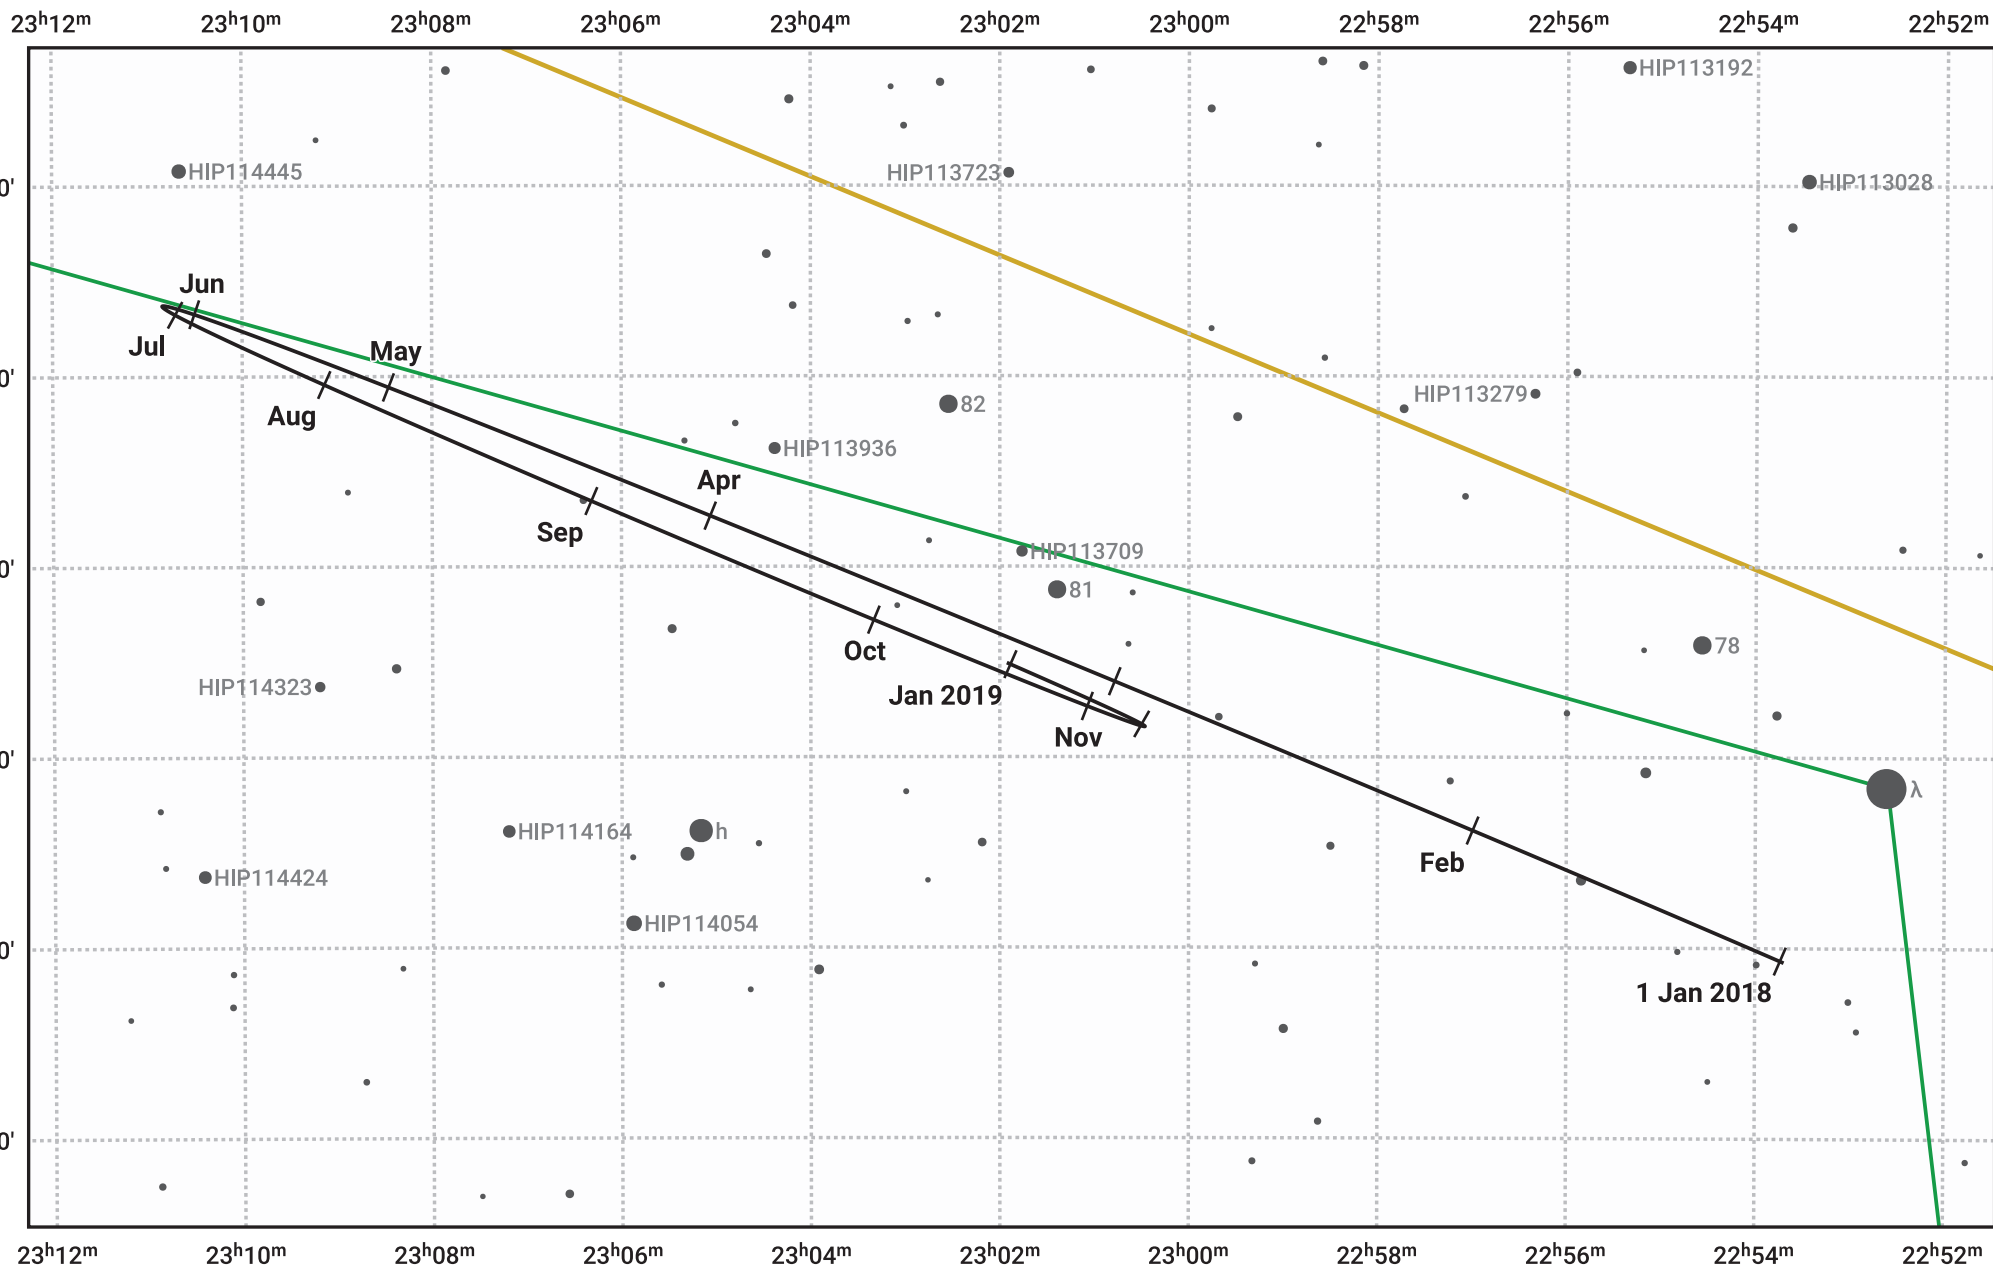

The path of Neptune in 2018

© Dominic Ford 2011–2024. Date markers placed at midnight UTC. Downloaded from <https://in-the-sky.org>

Magnitude scale: \bullet 10.0 \bullet 9.0 \bullet 8.0 \bullet 7.0 \bullet 6.0 \bullet 5.0 \bullet 4.0 \bullet 3.0

— Ecliptic Plane

-  Galaxy
-  Bright nebula
-  Open cluster
-  Globular cluster

Date	Mag	Angular size
2018 Jan 1	7.9	2.2"
2018 Apr 1	8.0	2.2"
2018 Jul 1	7.9	2.3"
2018 Oct 1	7.8	2.4"
2019 Jan 1	7.9	2.2"