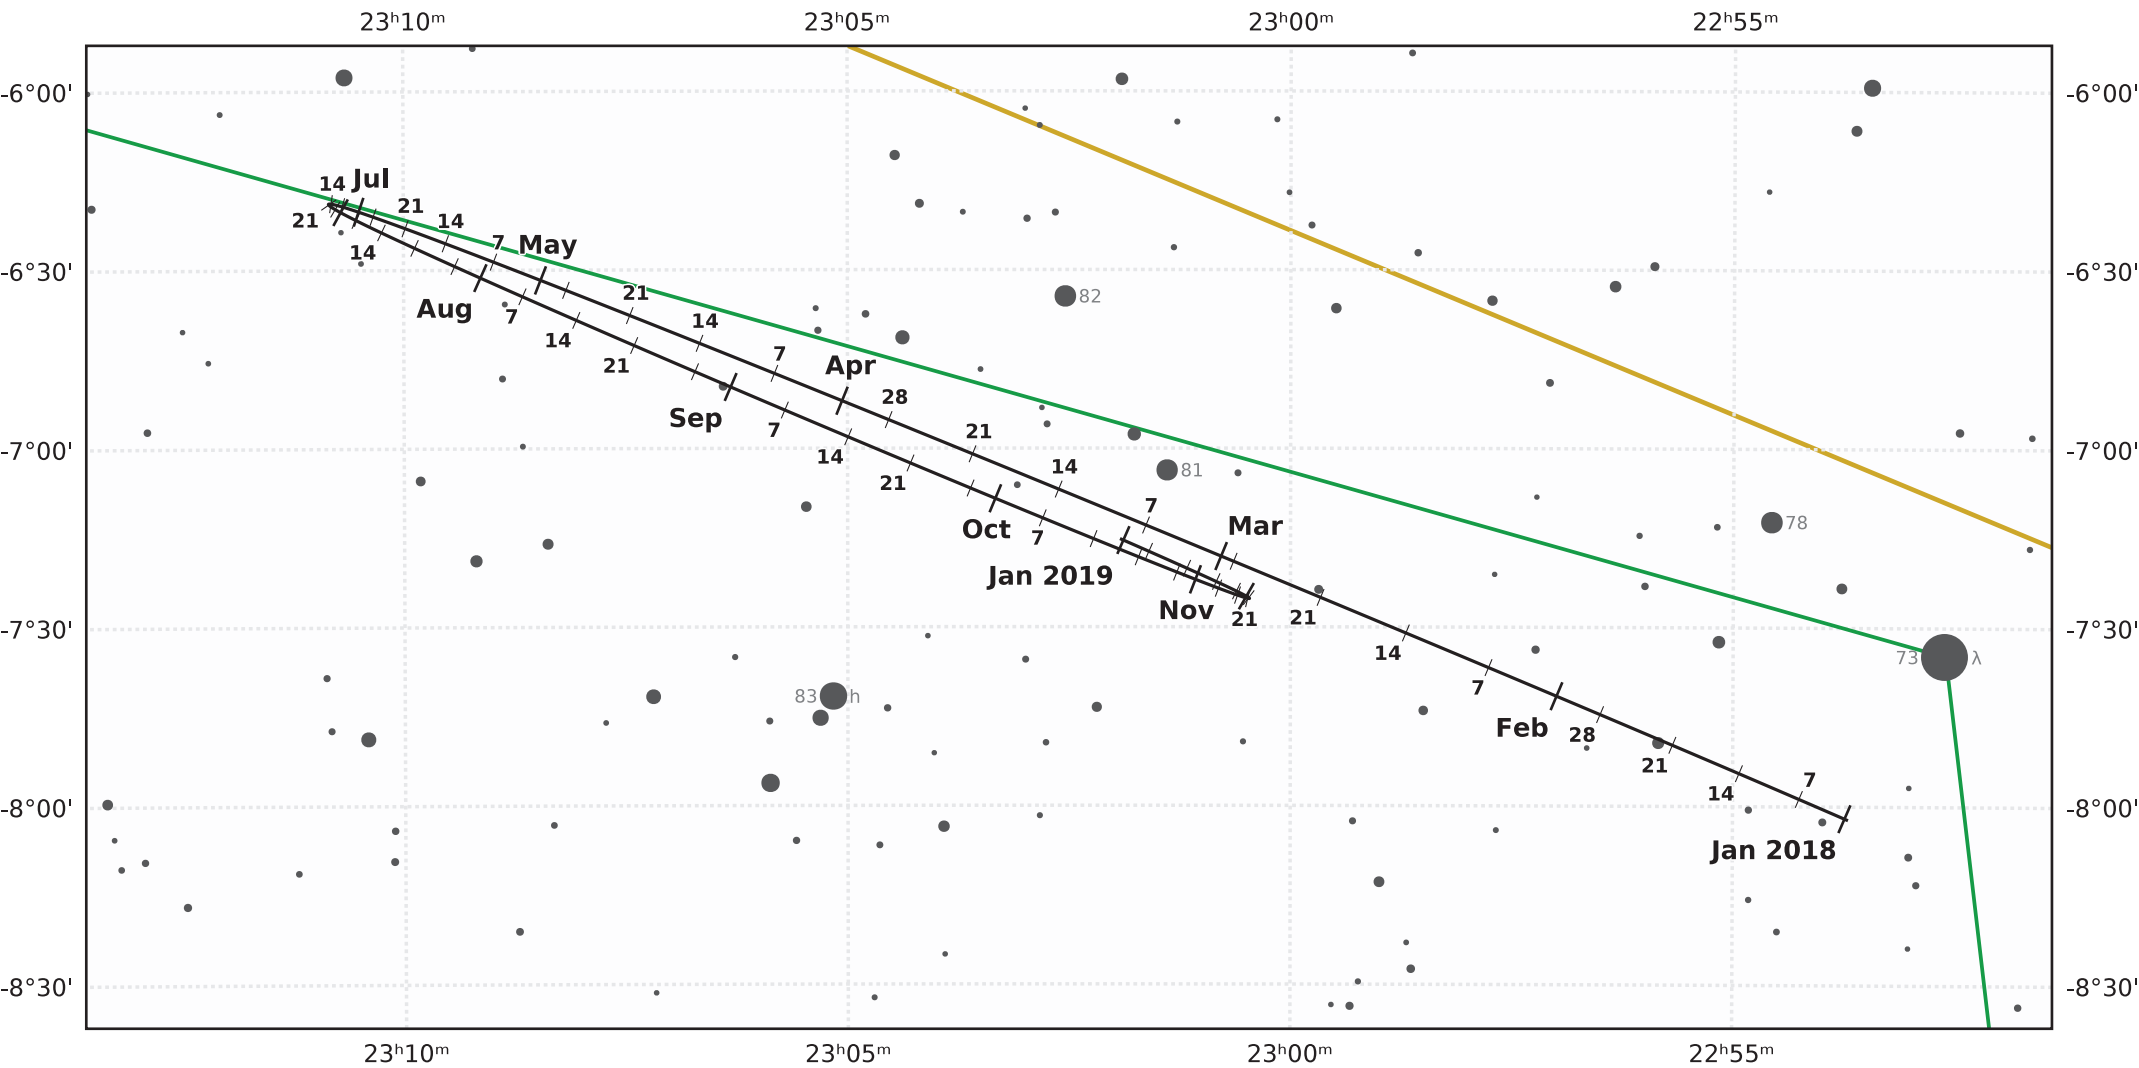

The path of Neptune in 2018

© Dominic Ford 2011-2020. Downloaded from <https://in-the-sky.org>