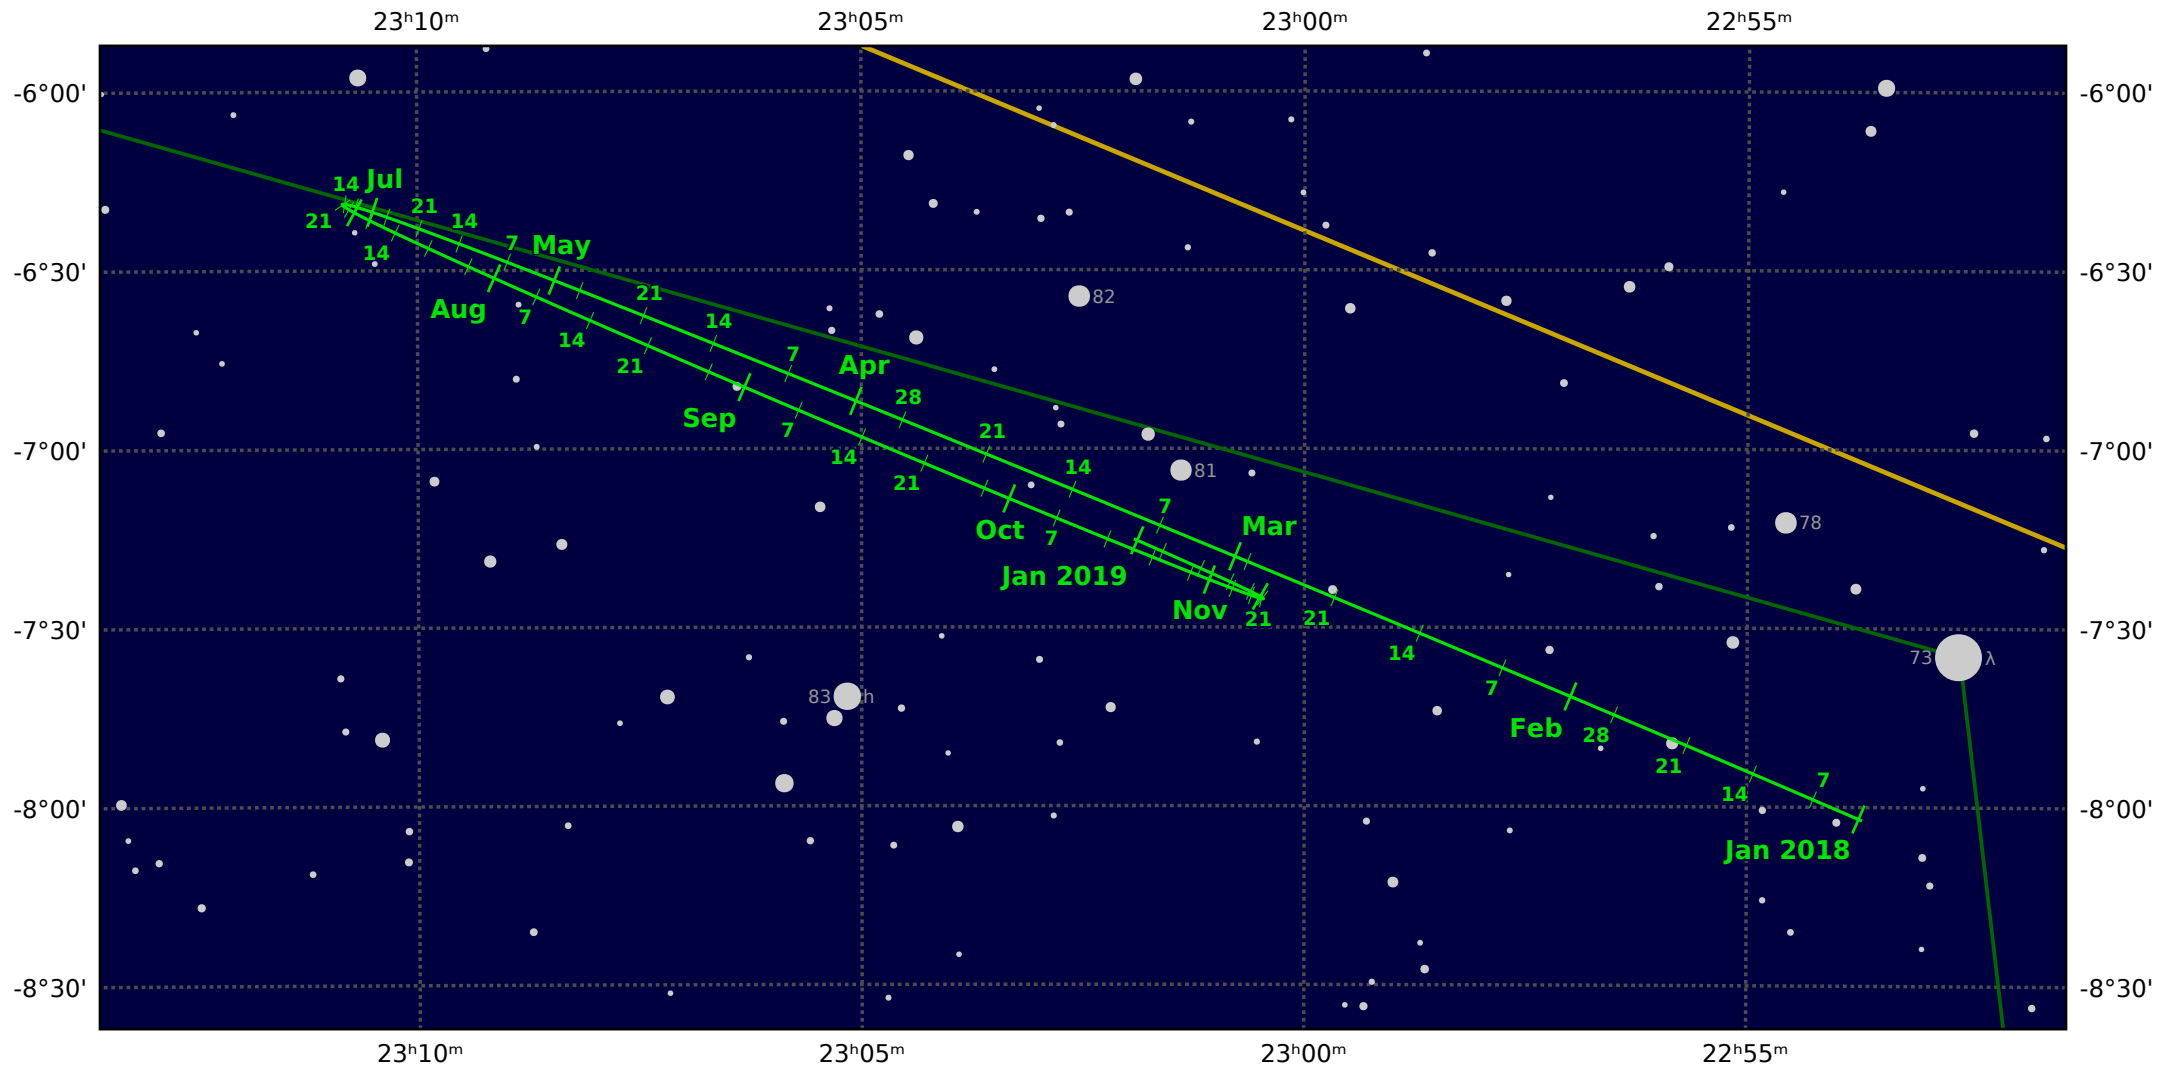

The path of Neptune in 2018

© Dominic Ford 2011-2020. Downloaded from <https://in-the-sky.org>