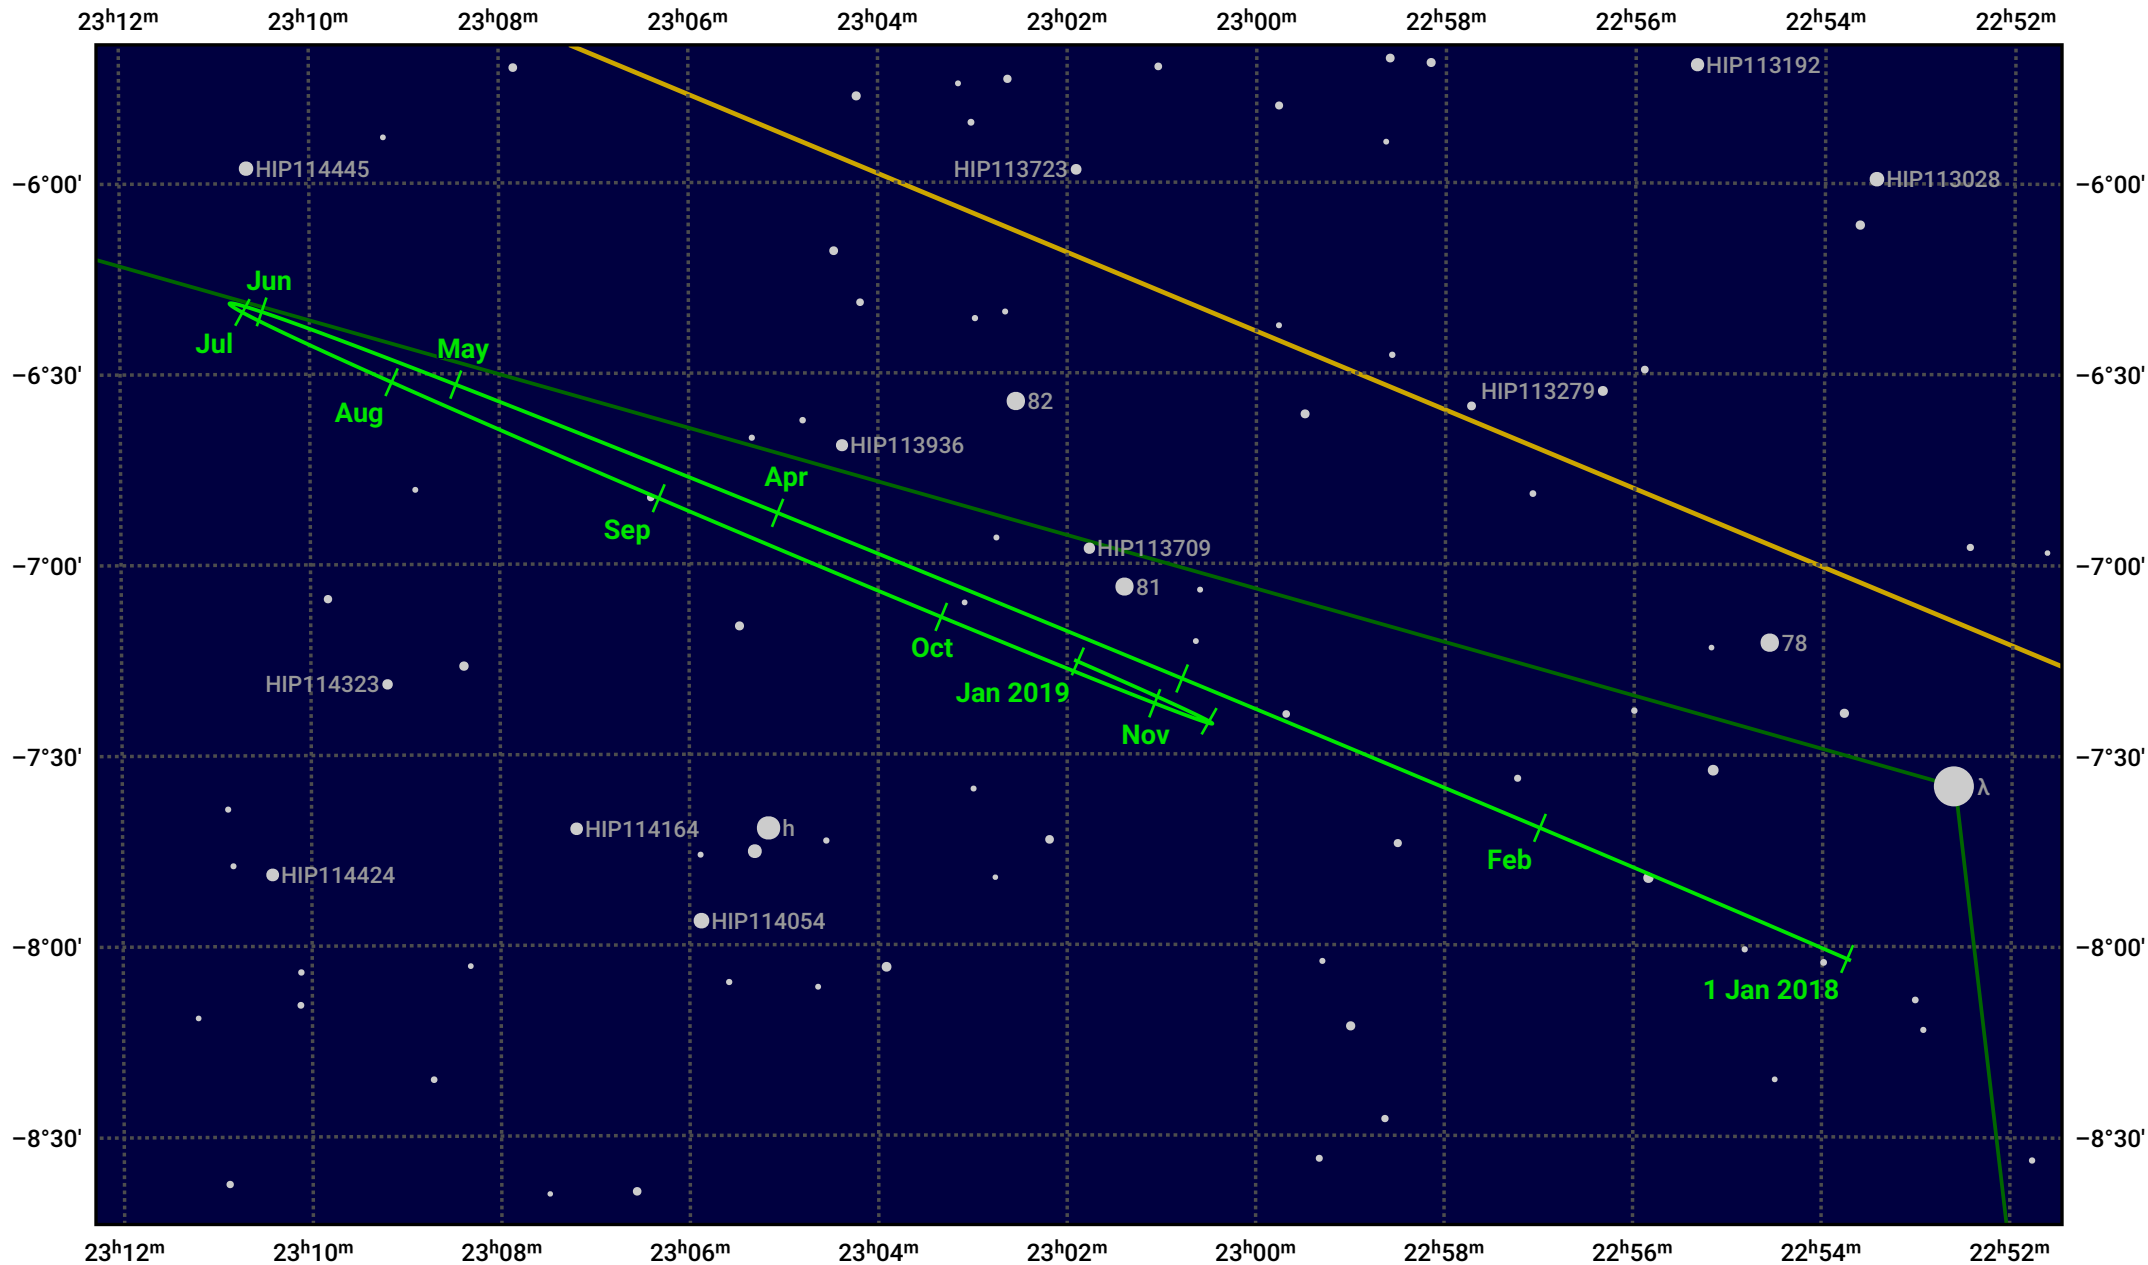

The path of Neptune in 2018

© Dominic Ford 2011–2024. Date markers placed at midnight UTC. Downloaded from <https://in-the-sky.org>

Magnitude scale: 10.0 9.0 8.0 7.0 6.0 5.0 4.0 3.0

Ecliptic Plane

Galaxy Bright nebula Open cluster Globular cluster

Date	Mag	Angular size
2018 Jan 1	7.9	2.2"
2018 Apr 1	8.0	2.2"
2018 Jul 1	7.9	2.3"
2018 Oct 1	7.8	2.4"
2019 Jan 1	7.9	2.2"