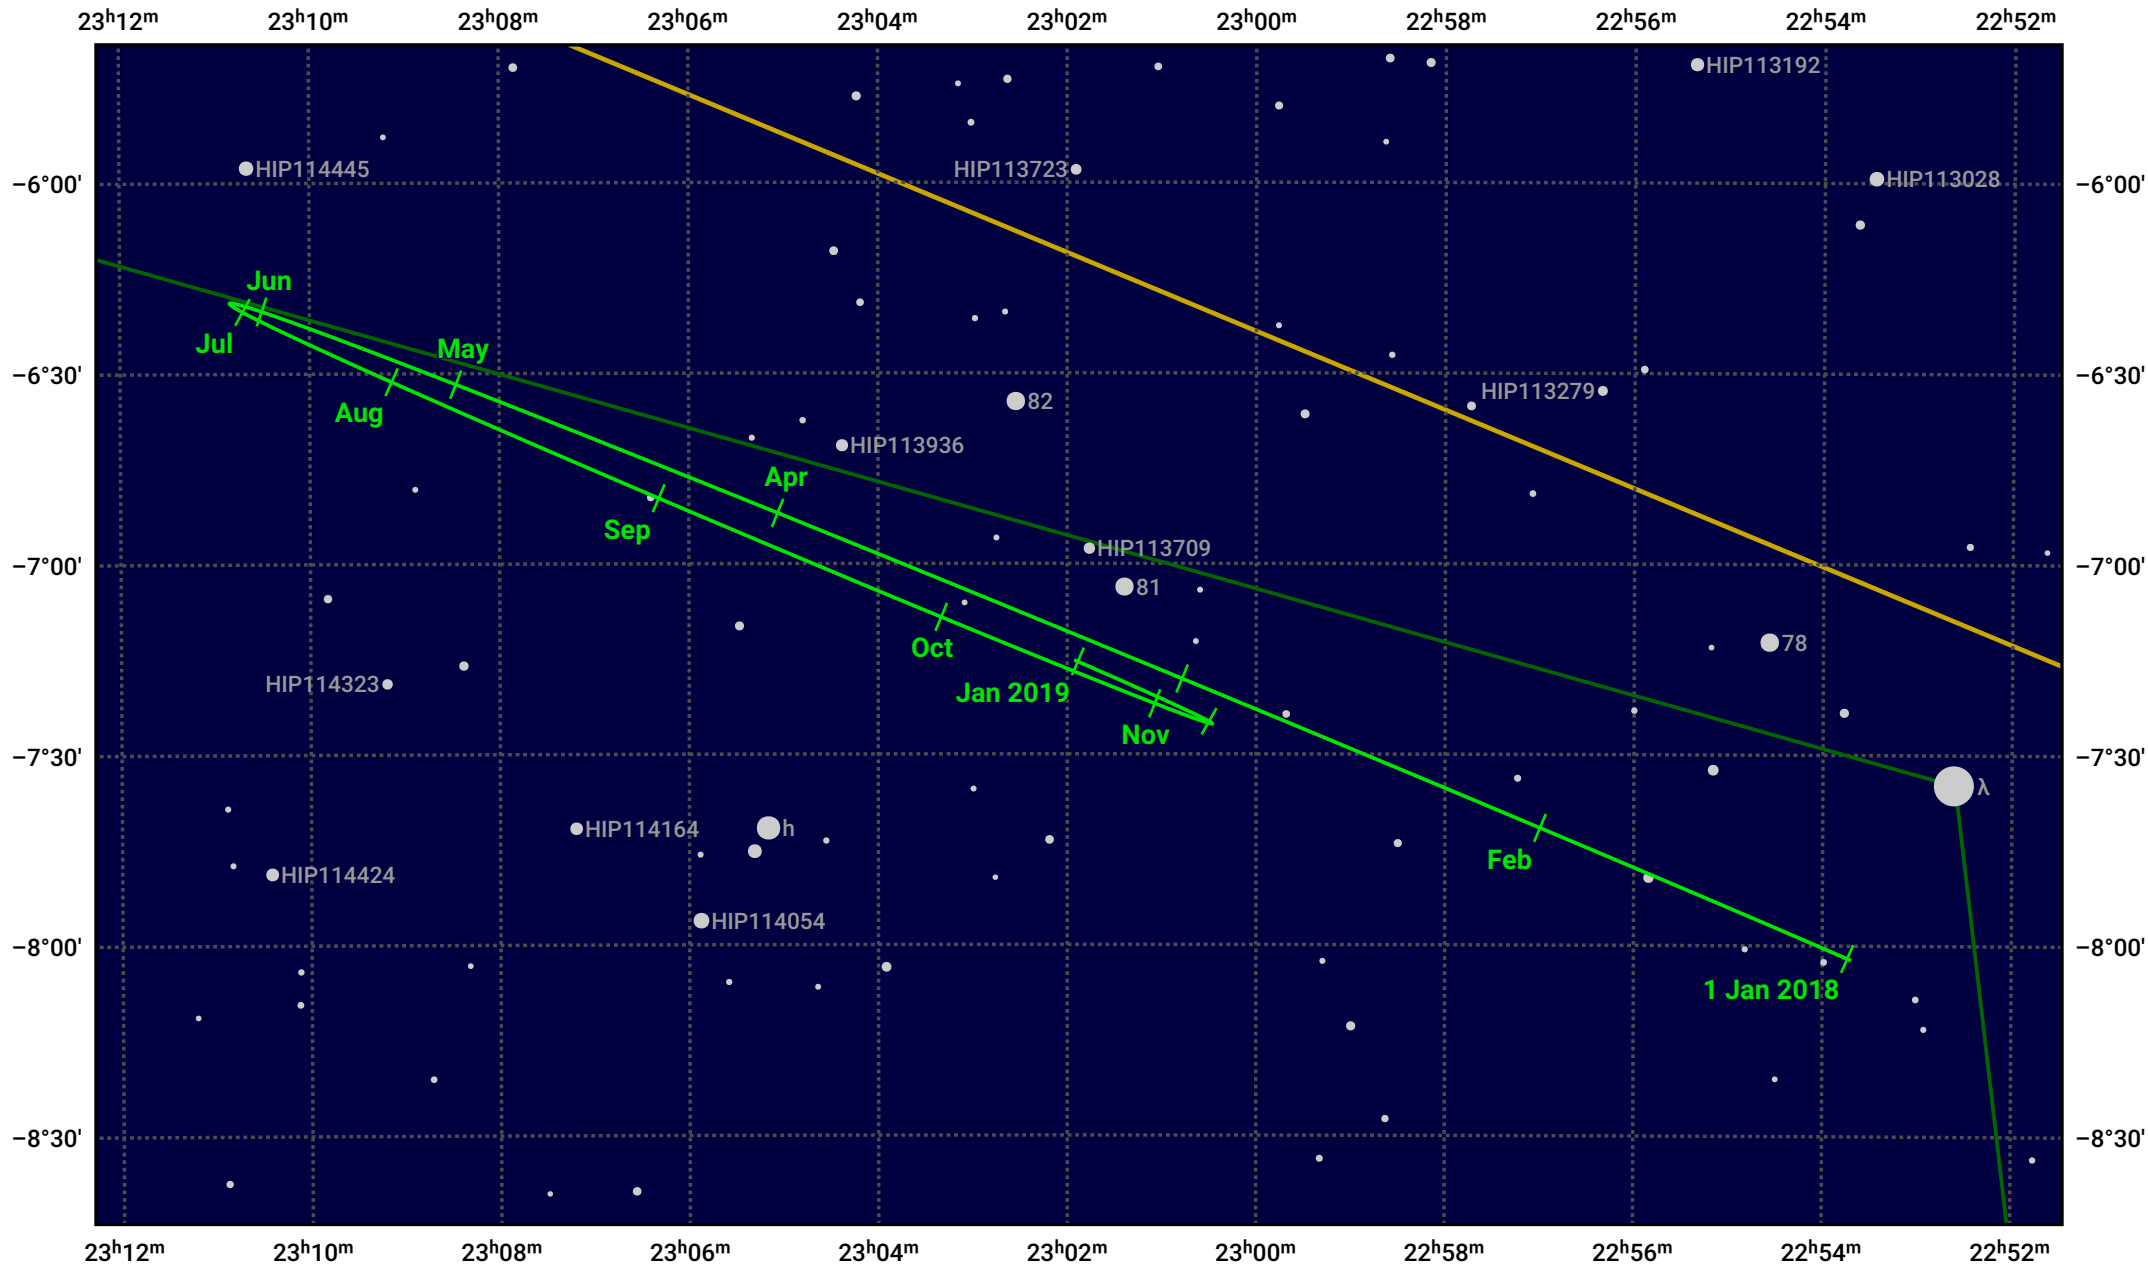

# The path of Neptune in 2018

© Dominic Ford 2011–2023. Date markers placed at midnight UTC. Downloaded from <https://in-the-sky.org>

Magnitude scale:  10.0  9.0  8.0  7.0  6.0  5.0  4.0  3.0

Ecliptic Plane

Galaxy  
  Bright nebula  
  Open cluster  
  Globular cluster

Date	Mag	Angular size
2018 Jan 1	7.9	2.2"
2018 Apr 1	8.0	2.2"
2018 Jul 1	7.9	2.3"
2018 Oct 1	7.8	2.4"
2019 Jan 1	7.9	2.2"