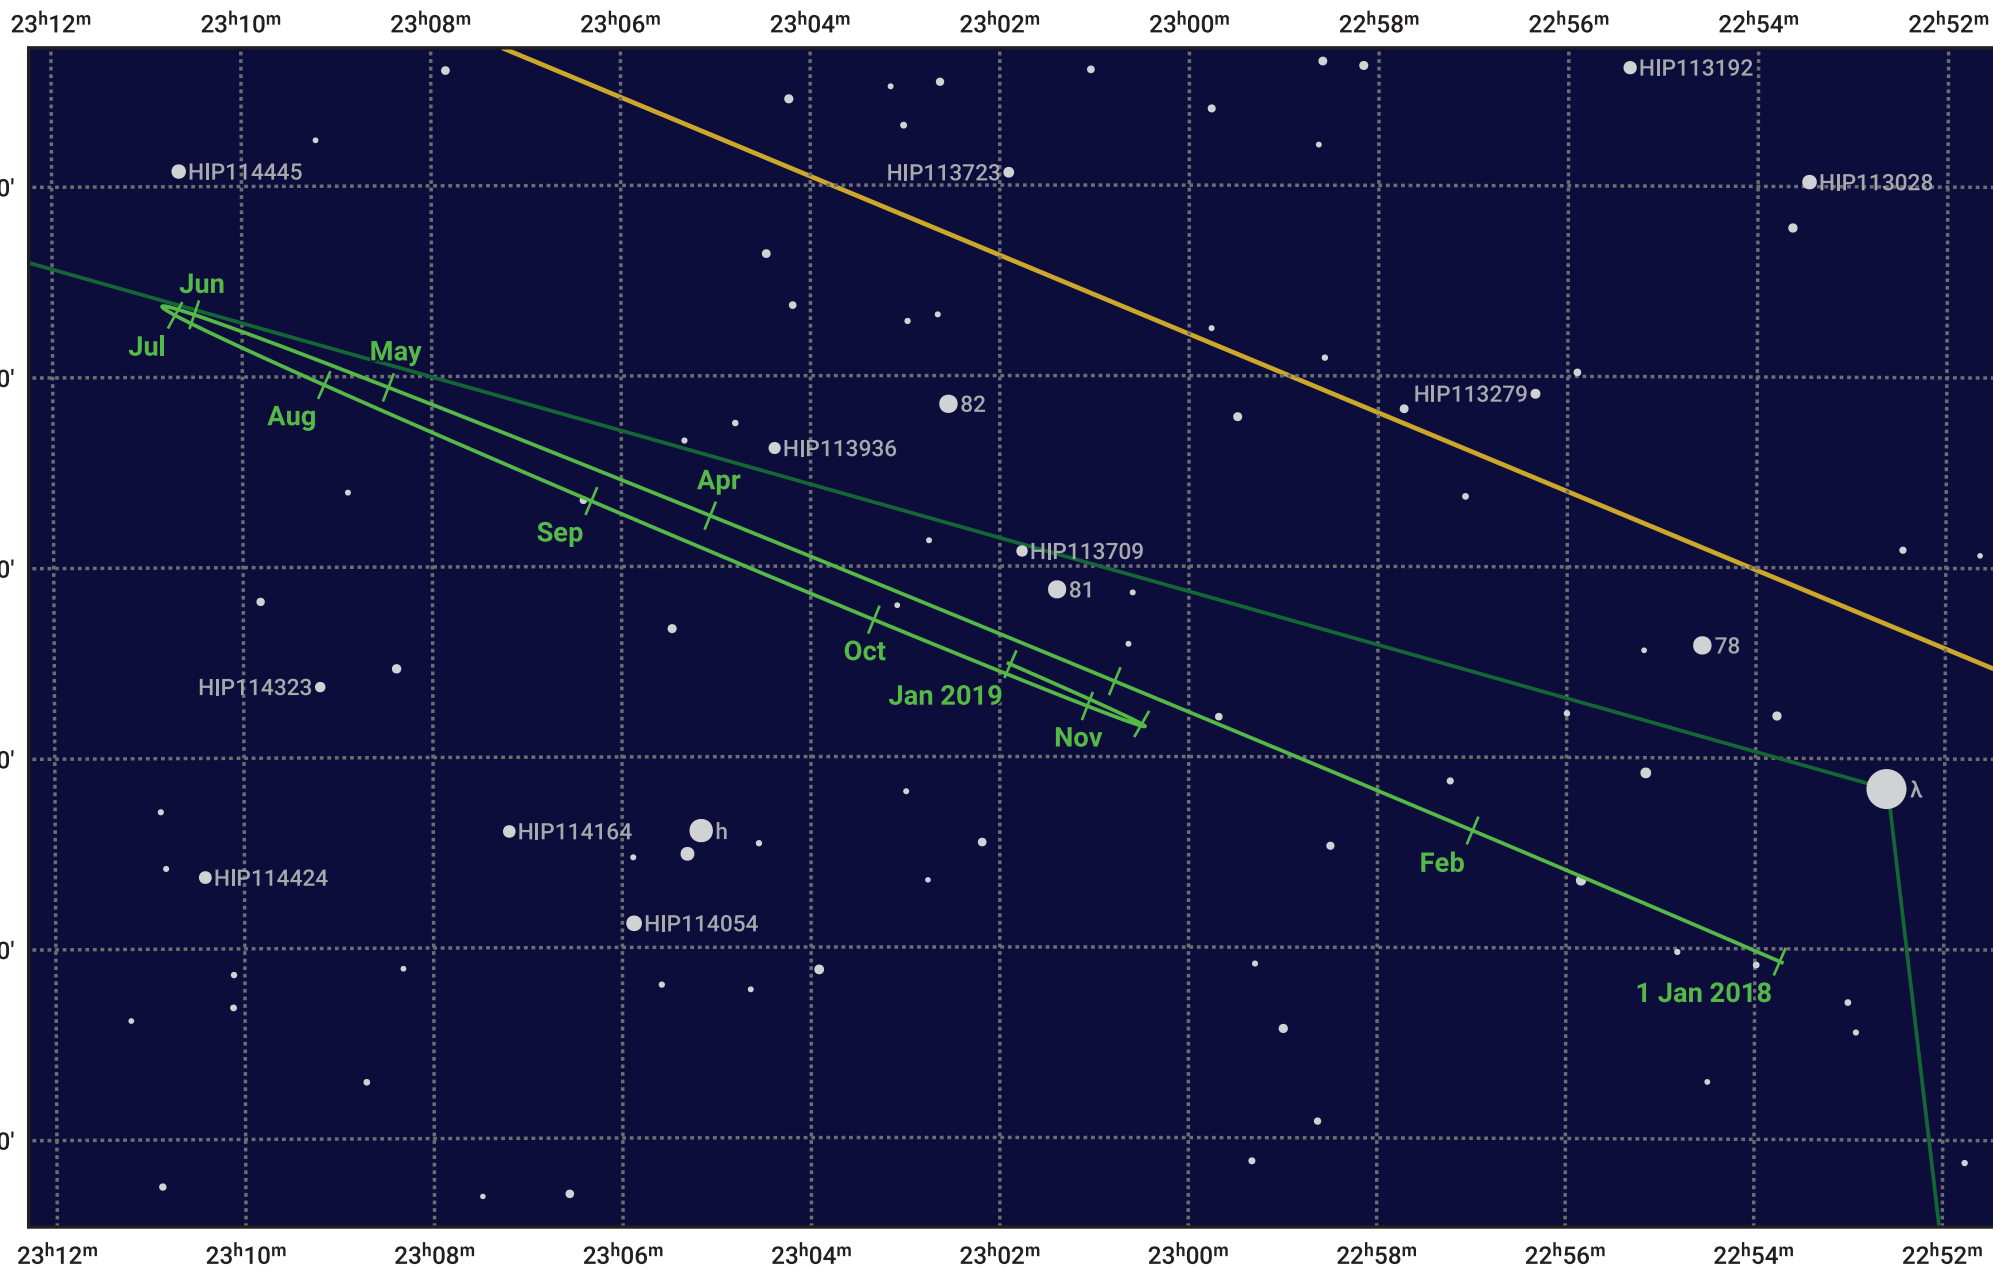

The path of Neptune in 2018

© Dominic Ford 2011–2024. Date markers placed at midnight UTC. Downloaded from <https://in-the-sky.org>

Magnitude scale: \bullet 10.0 \bullet 9.0 \bullet 8.0 \bullet 7.0 \bullet 6.0 \bullet 5.0 \bullet 4.0 \bullet 3.0

— Ecliptic Plane

-  Galaxy
-  Bright nebula
-  Open cluster
-  Globular cluster

Date	Mag	Angular size
2018 Jan 1	7.9	2.2"
2018 Apr 1	8.0	2.2"
2018 Jul 1	7.9	2.3"
2018 Oct 1	7.8	2.4"
2019 Jan 1	7.9	2.2"