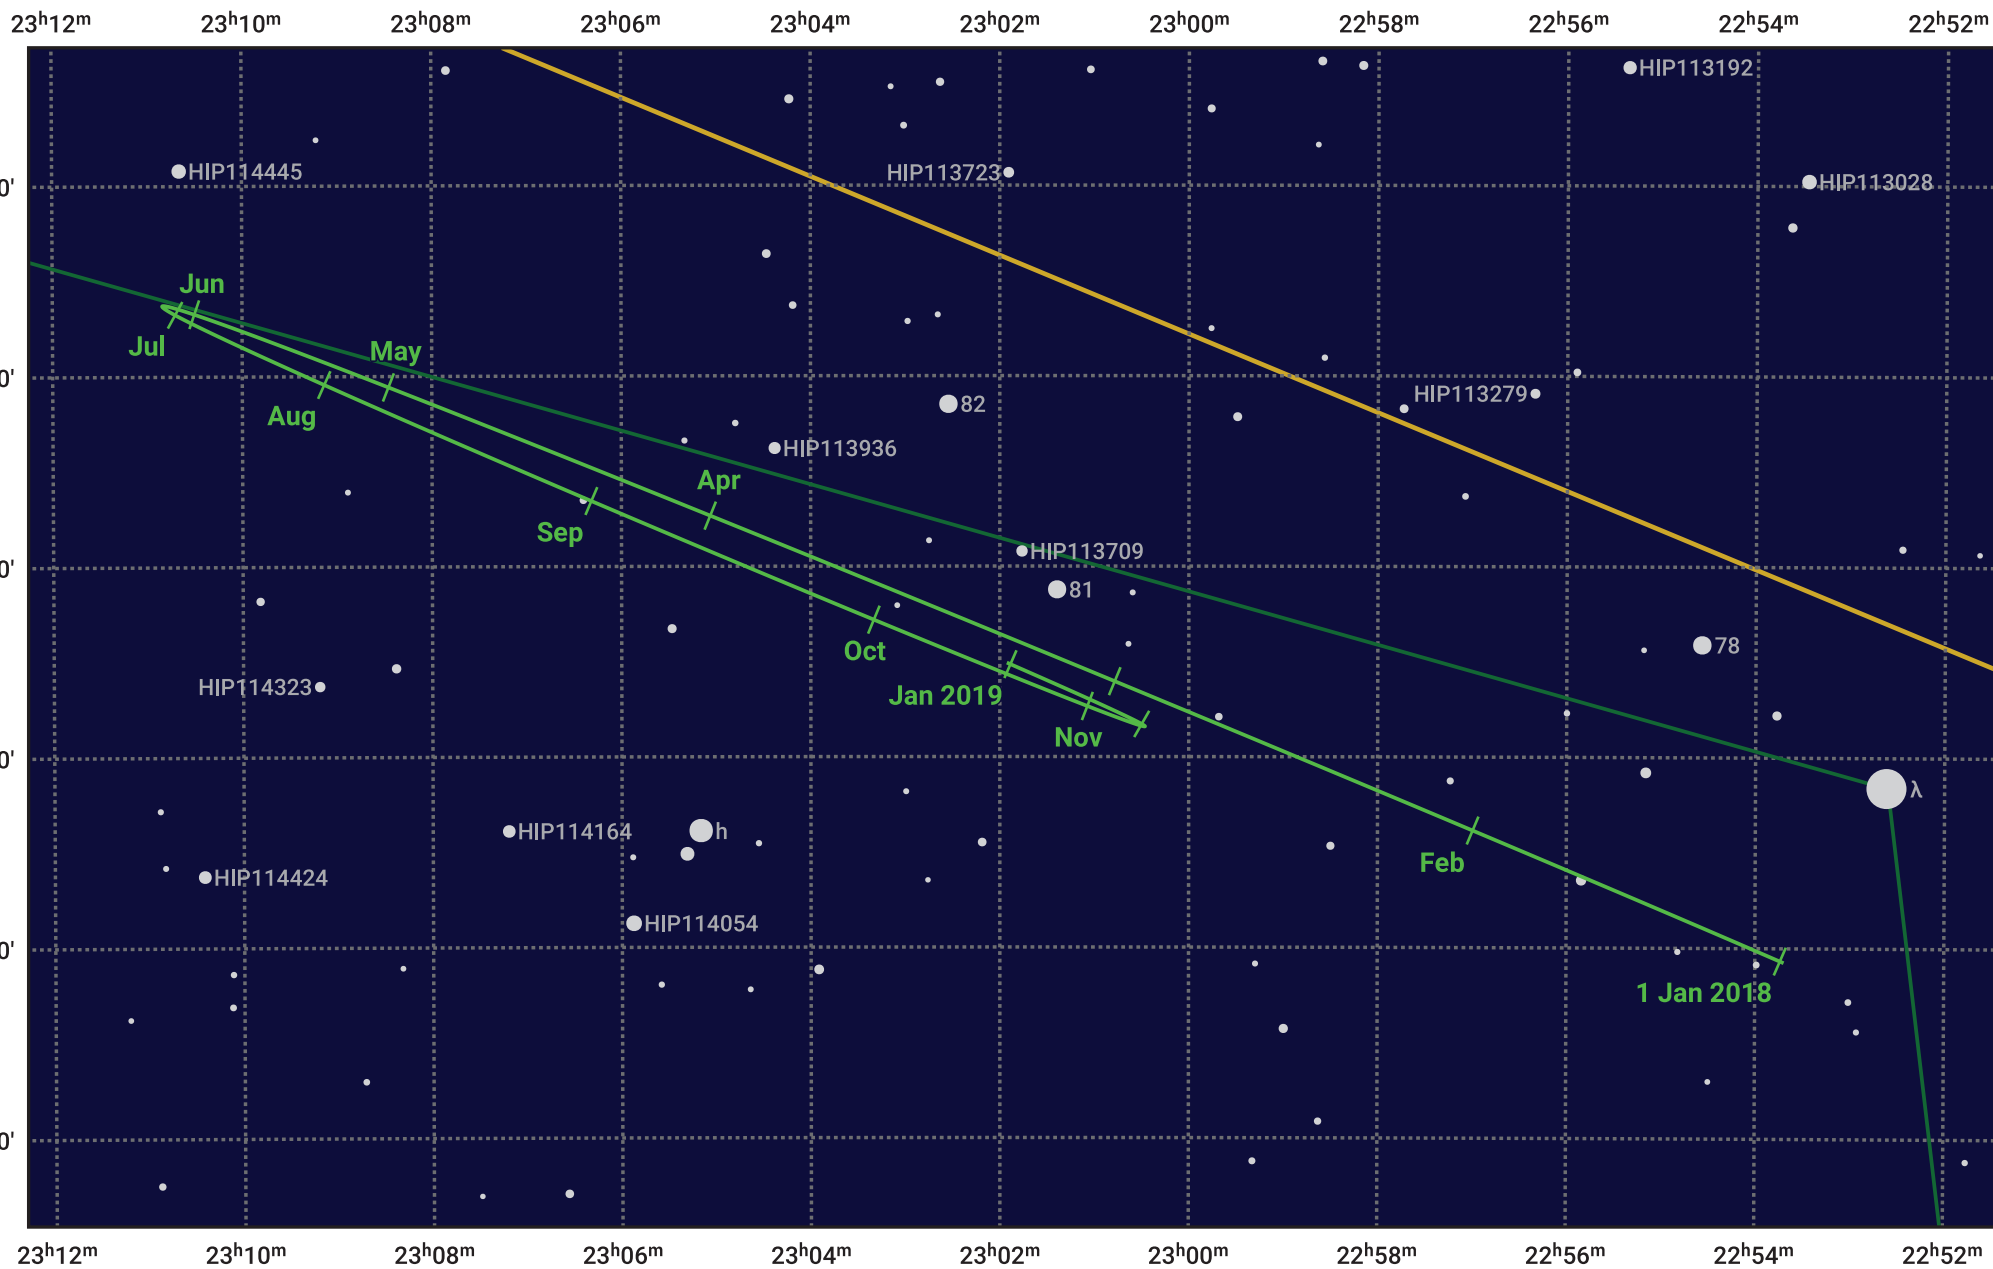

The path of Neptune in 2018

© Dominic Ford 2011–2023. Date markers placed at midnight UTC. Downloaded from <https://in-the-sky.org>

Magnitude scale: \bullet 10.0 \bullet 9.0 \bullet 8.0 \bullet 7.0 \bullet 6.0 \bullet 5.0 \bullet 4.0 \bullet 3.0

— Ecliptic Plane

- Galaxy
- Bright nebula
- Open cluster
- ⊕ Globular cluster

Date	Mag	Angular size
2018 Jan 1	7.9	2.2"
2018 Apr 1	8.0	2.2"
2018 Jul 1	7.9	2.3"
2018 Oct 1	7.8	2.4"
2019 Jan 1	7.9	2.2"