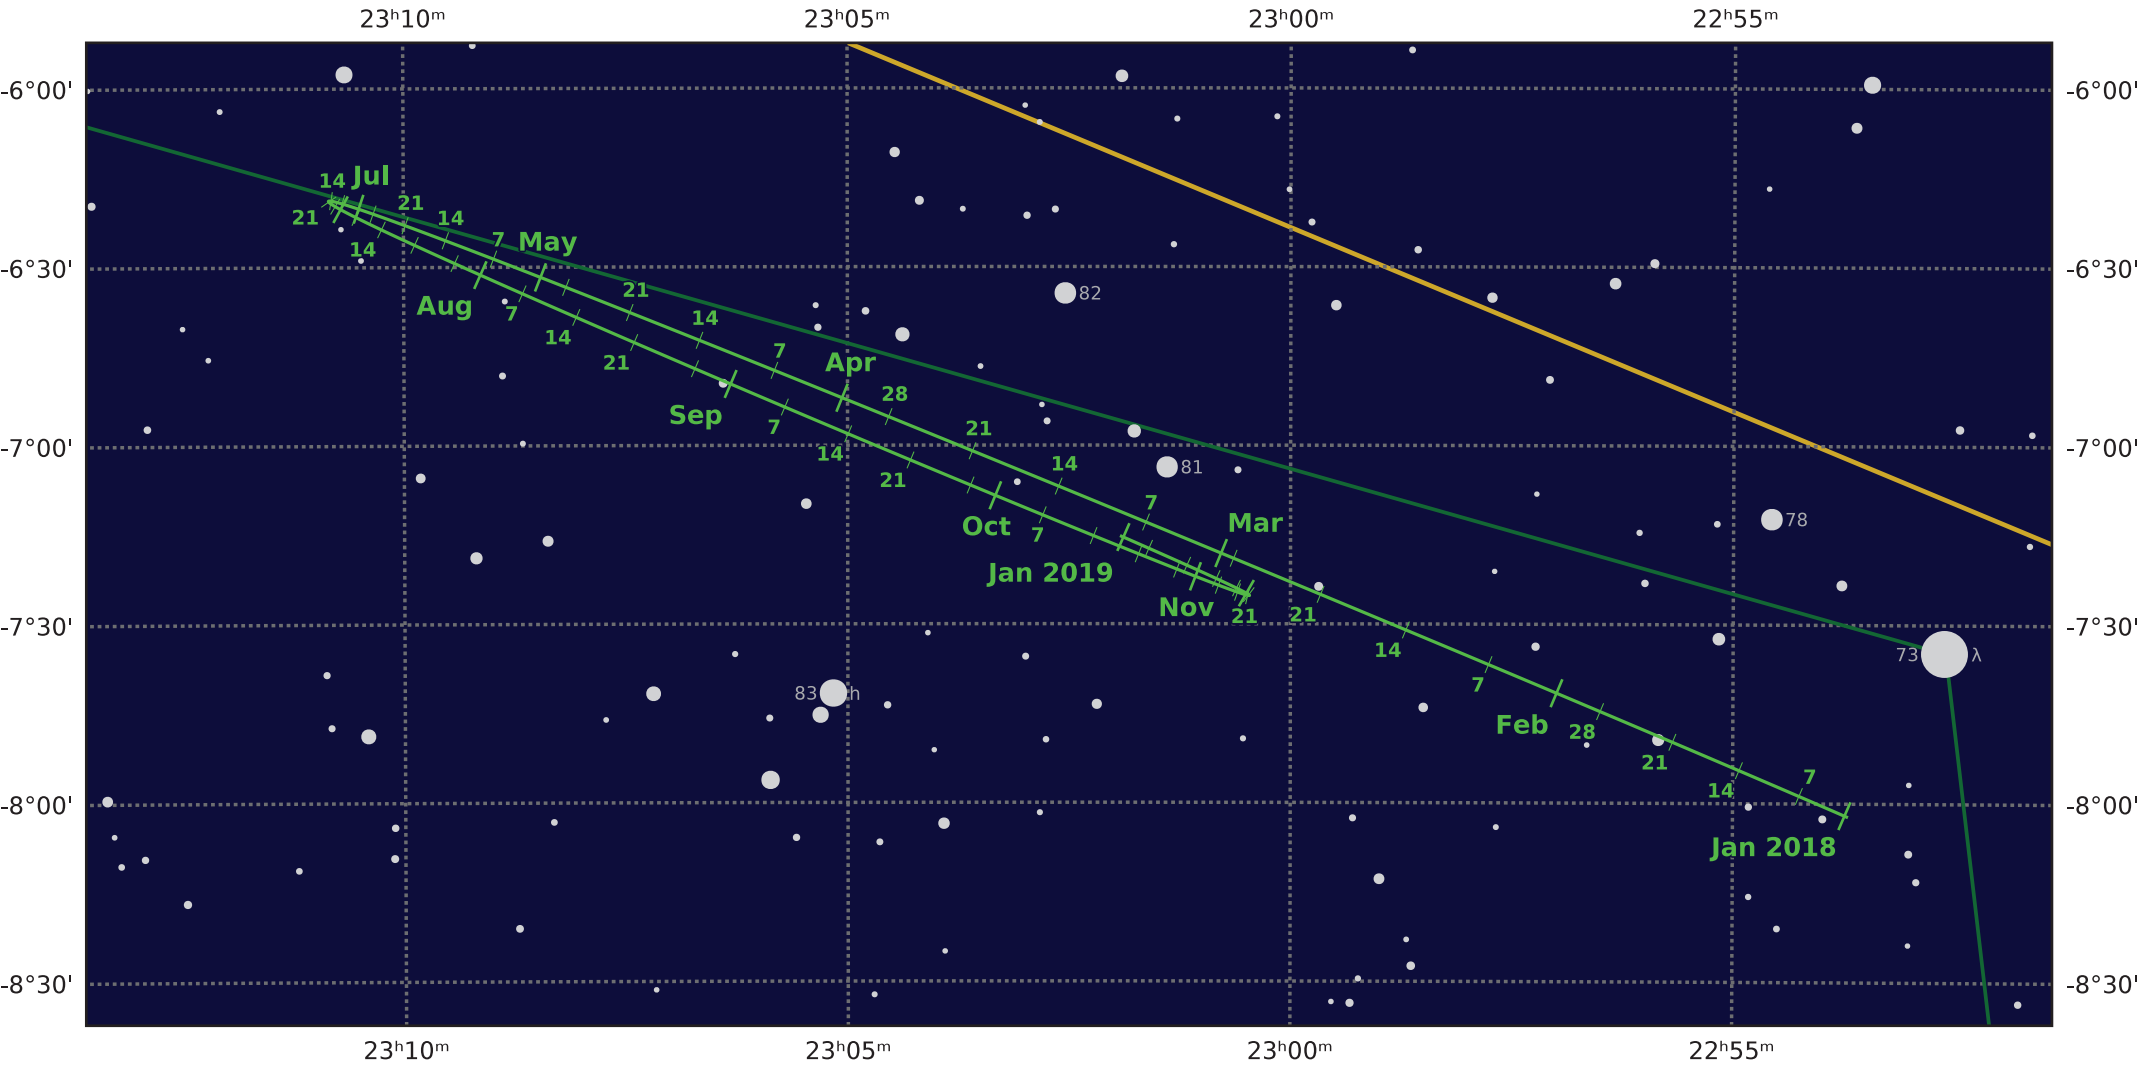

The path of Neptune in 2018

© Dominic Ford 2011-2020. Downloaded from <https://in-the-sky.org>