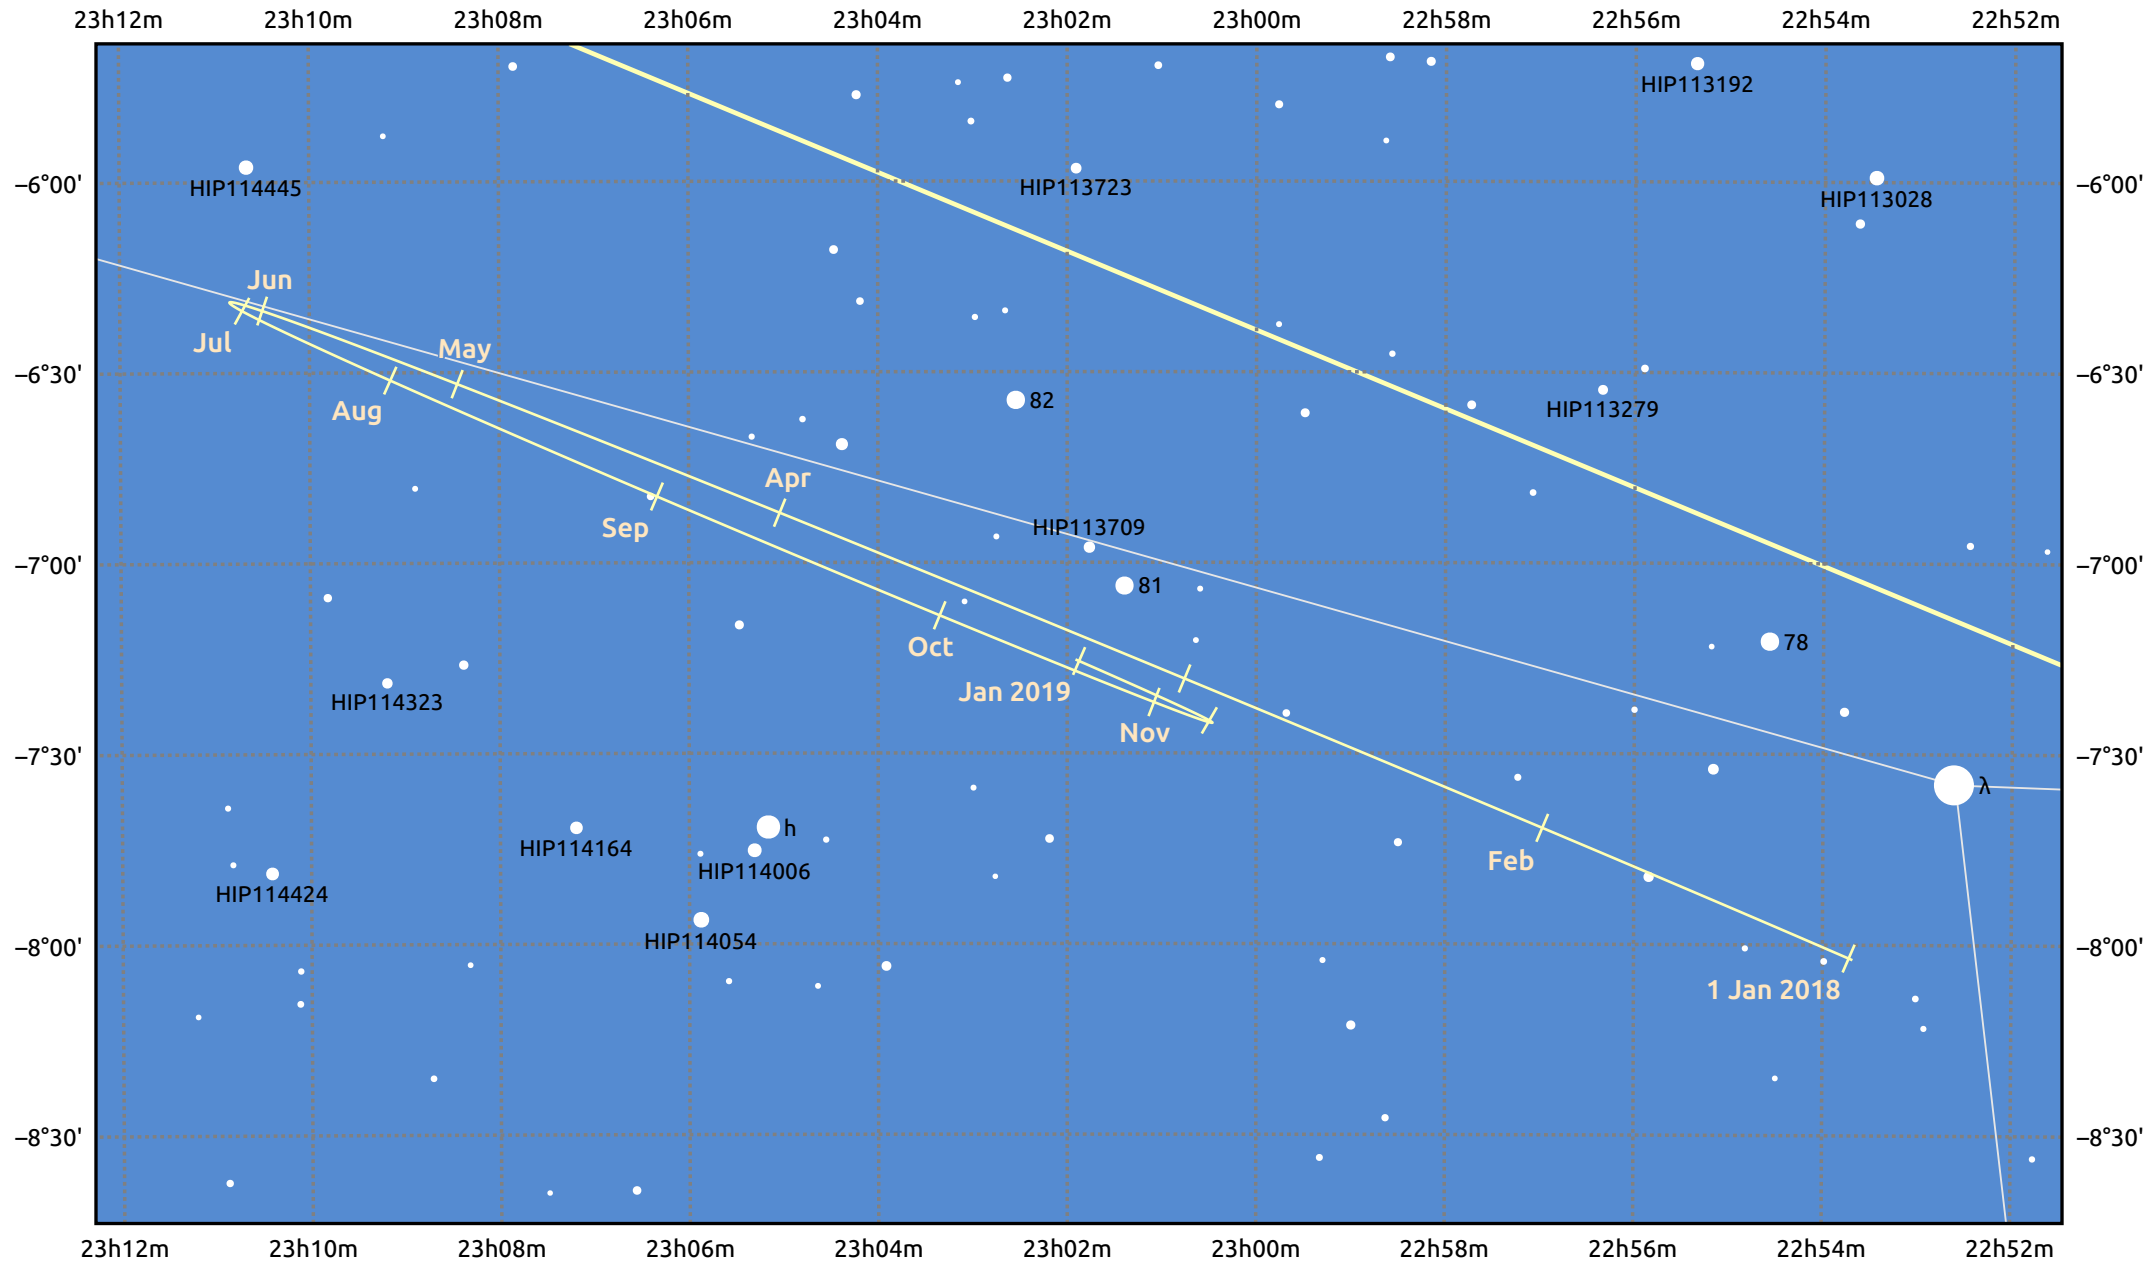

# The path of Neptune in 2018

© Dominic Ford 2011–2025. Date markers placed at midnight UTC. Downloaded from <https://in-the-sky.org>

Magnitude scale:  10.0  9.0  8.0  7.0  6.0  5.0  4.0  3.0

Ecliptic Plane

Galaxy  Bright nebula  Open cluster  Globular cluster  Planetary nebula

Date	Mag	Angular size
2018 Jan 1	7.9	2.2"
2018 Apr 1	8.0	2.2"
2018 Jul 1	7.9	2.3"
2018 Oct 1	7.8	2.4"
2019 Jan 1	7.9	2.2"