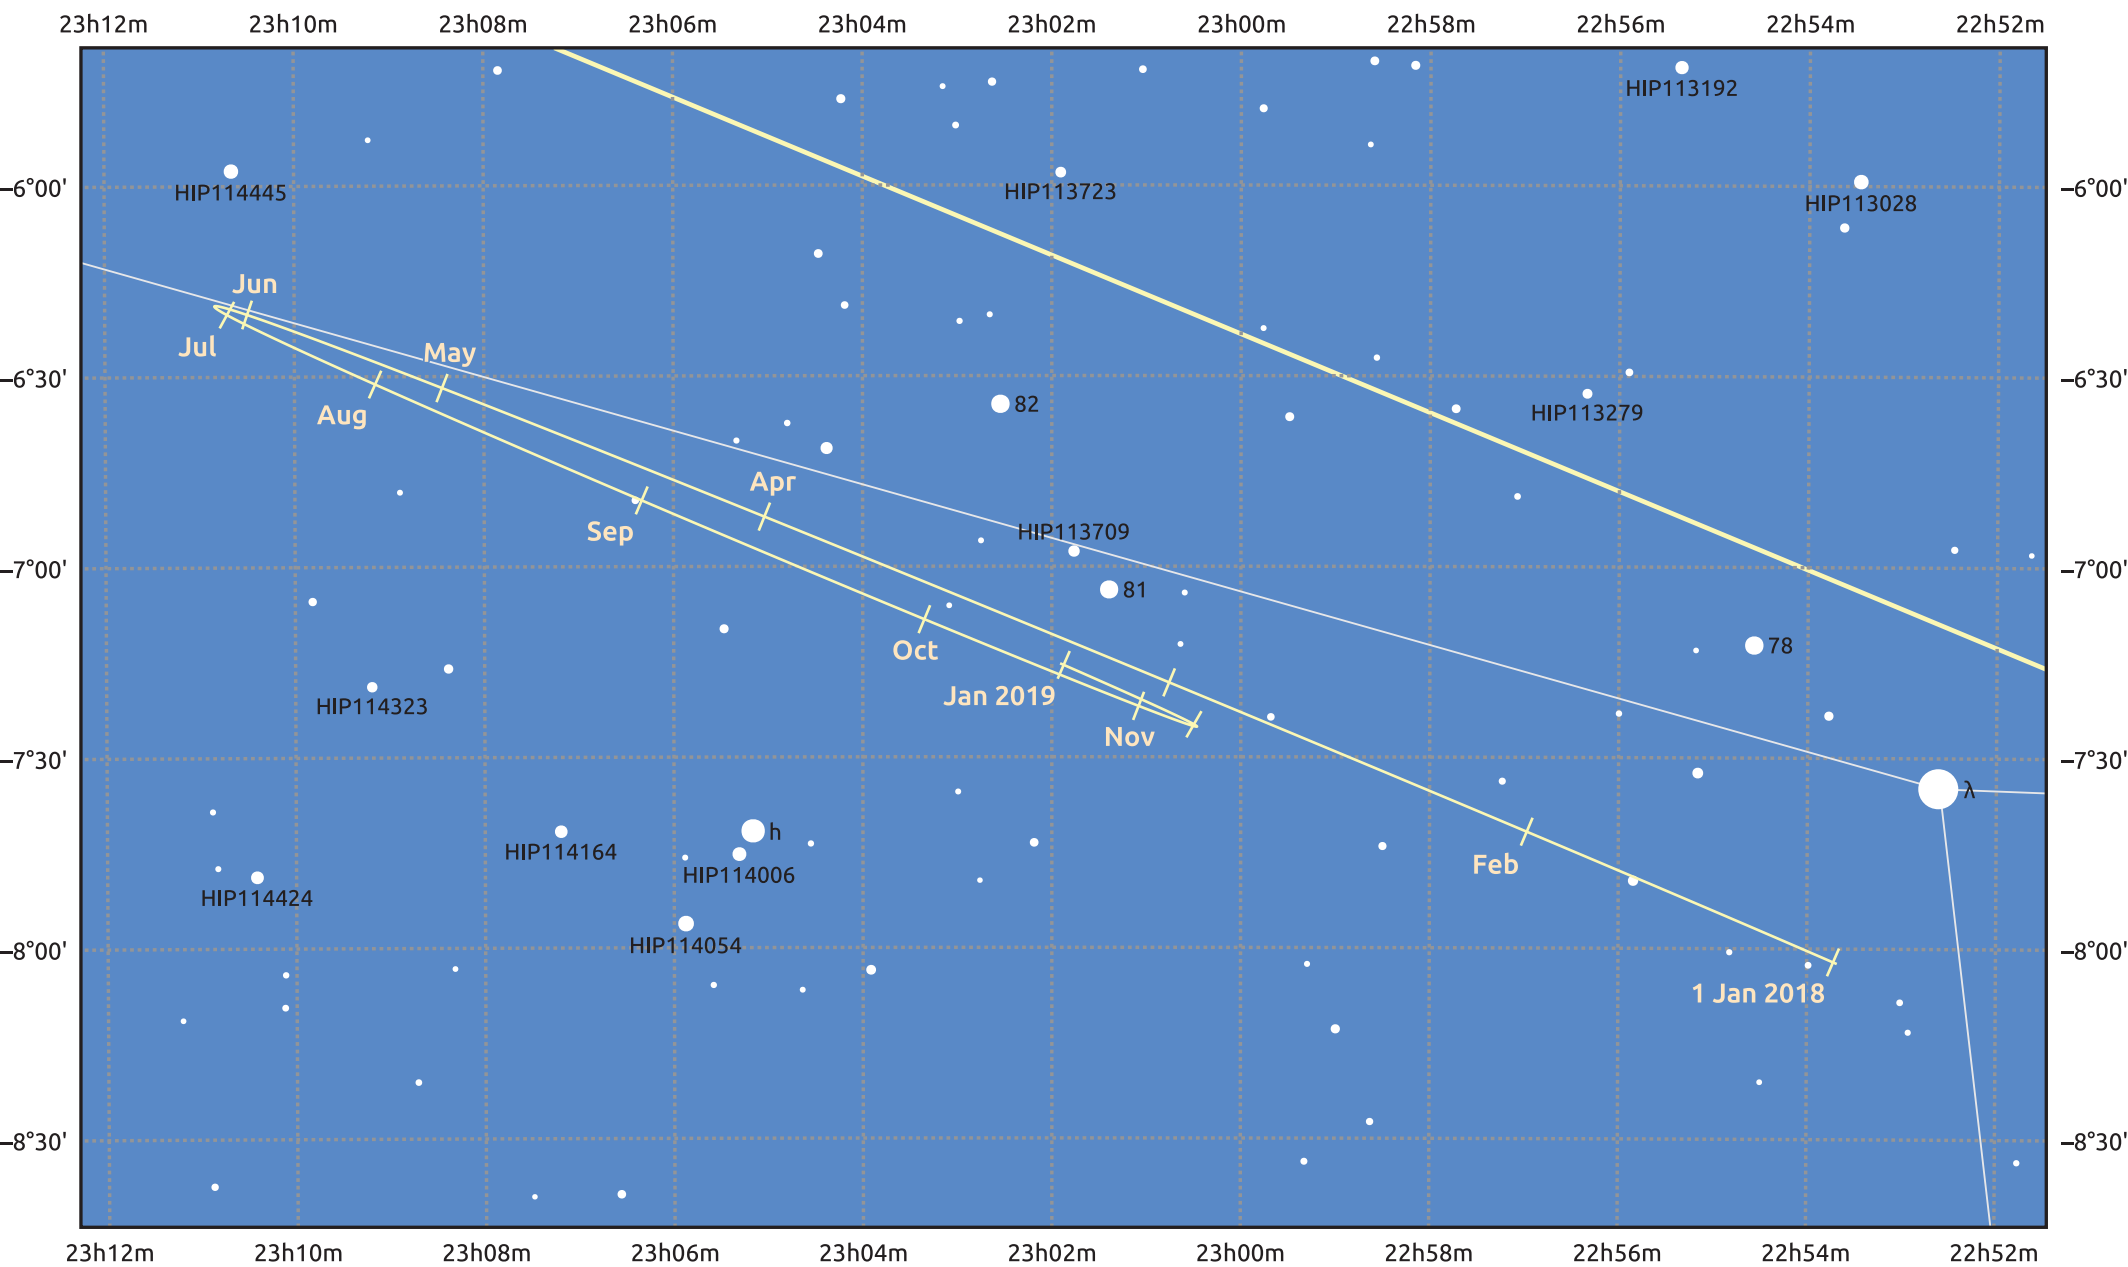

# The path of Neptune in 2018

© Dominic Ford 2011–2025. Date markers placed at midnight UTC. Downloaded from <https://in-the-sky.org>

Magnitude scale: ● 10.0 ● 9.0 ● 8.0 ● 7.0 ● 6.0 ● 5.0 ● 4.0 ● 3.0

— Ecliptic Plane

- Galaxy
- Bright nebula
- Open cluster
- Globular cluster
- Planetary nebula

Date	Mag	Angular size
2018 Jan 1	7.9	2.2"
2018 Apr 1	8.0	2.2"
2018 Jul 1	7.9	2.3"
2018 Oct 1	7.8	2.4"
2019 Jan 1	7.9	2.2"