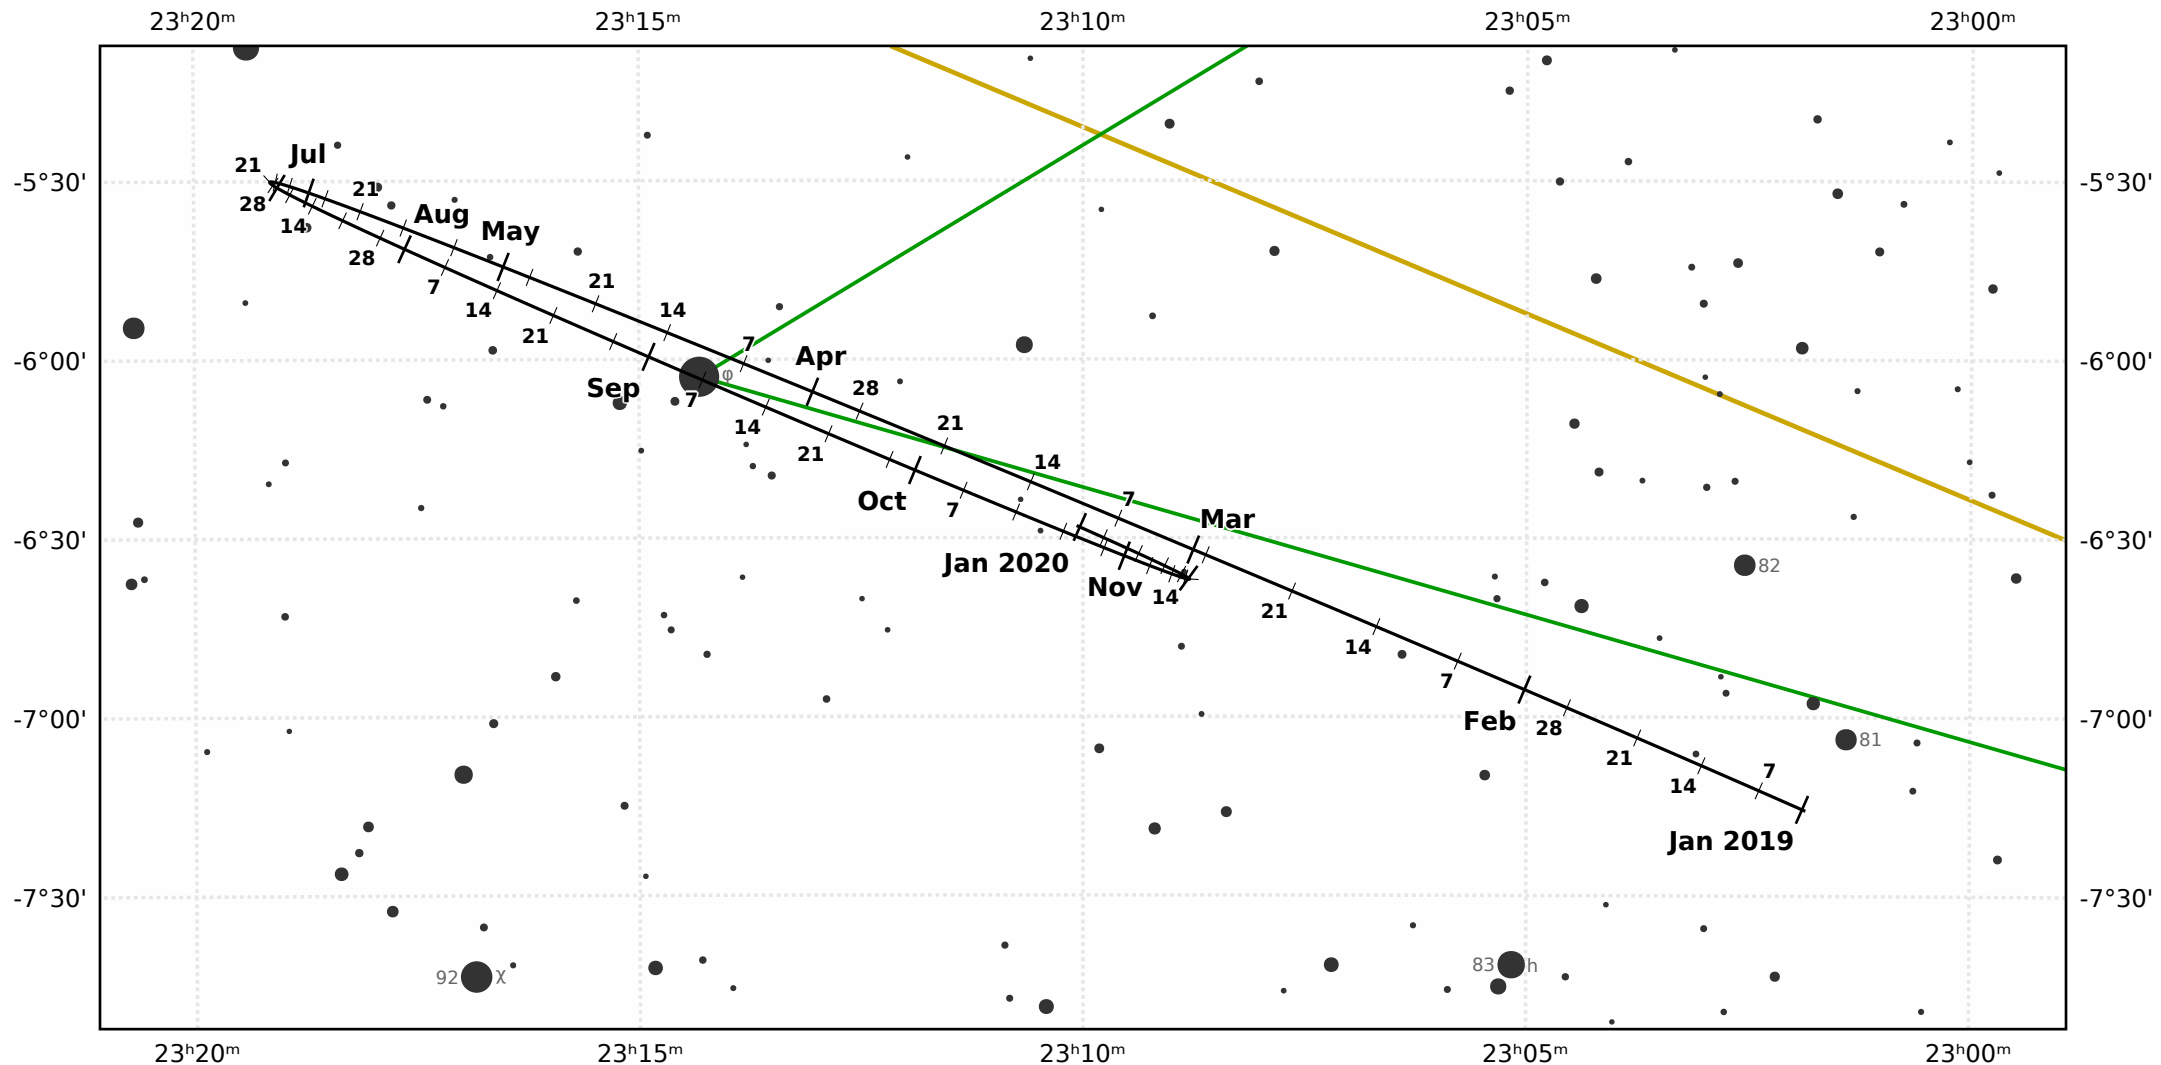

The path of Neptune in 2019

© Dominic Ford 2011-2020. Downloaded from <https://in-the-sky.org>

Magnitude scale: •10.5 •10.0 •9.5 •9.0 •8.5 •8.0 •7.5 •7.0 •6.5 •6.0 •5.5 •5.0 •4.5 •4.0

— The Equator — Ecliptic Plane — Galactic Plane