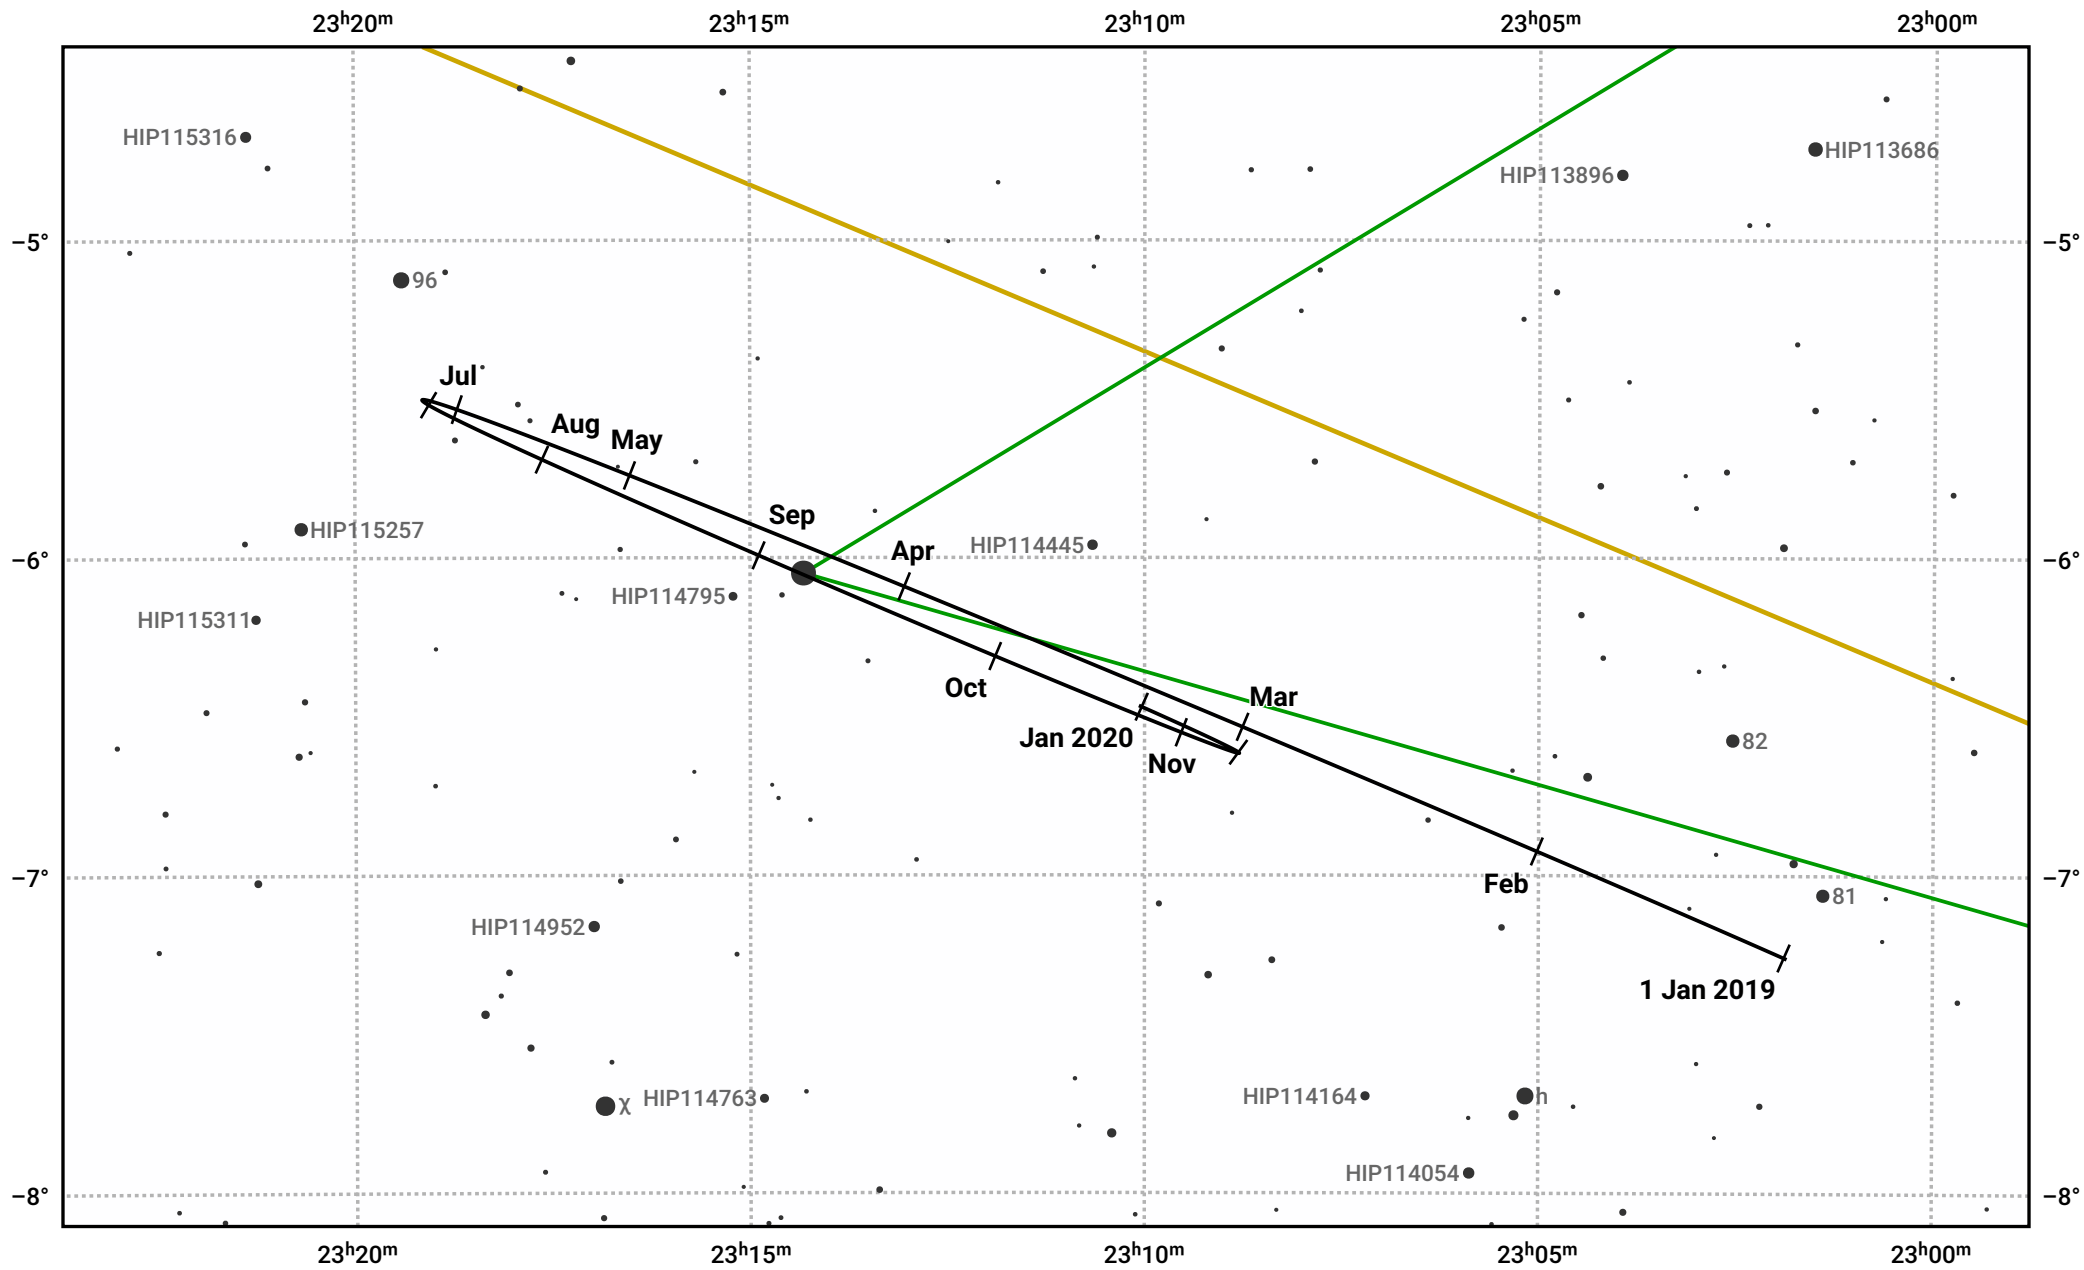

The path of Neptune in 2019

© Dominic Ford 2011–2022. Date markers placed at midnight UTC. Downloaded from <https://in-the-sky.org>

Magnitude scale: \bullet 10.0 \bullet 9.0 \bullet 8.0 \bullet 7.0 \bullet 6.0 \bullet 5.0 \bullet 4.0

— Ecliptic Plane

● Galaxy
 ■ Bright nebula
 ● Open cluster
 ⊕ Globular cluster

Date	Mag	Angular size
2019 Jan 1	7.9	2.2"
2019 Apr 1	8.0	2.2"
2019 Jul 1	7.9	2.3"
2019 Oct 1	7.8	2.4"
2020 Jan 1	7.9	2.3"