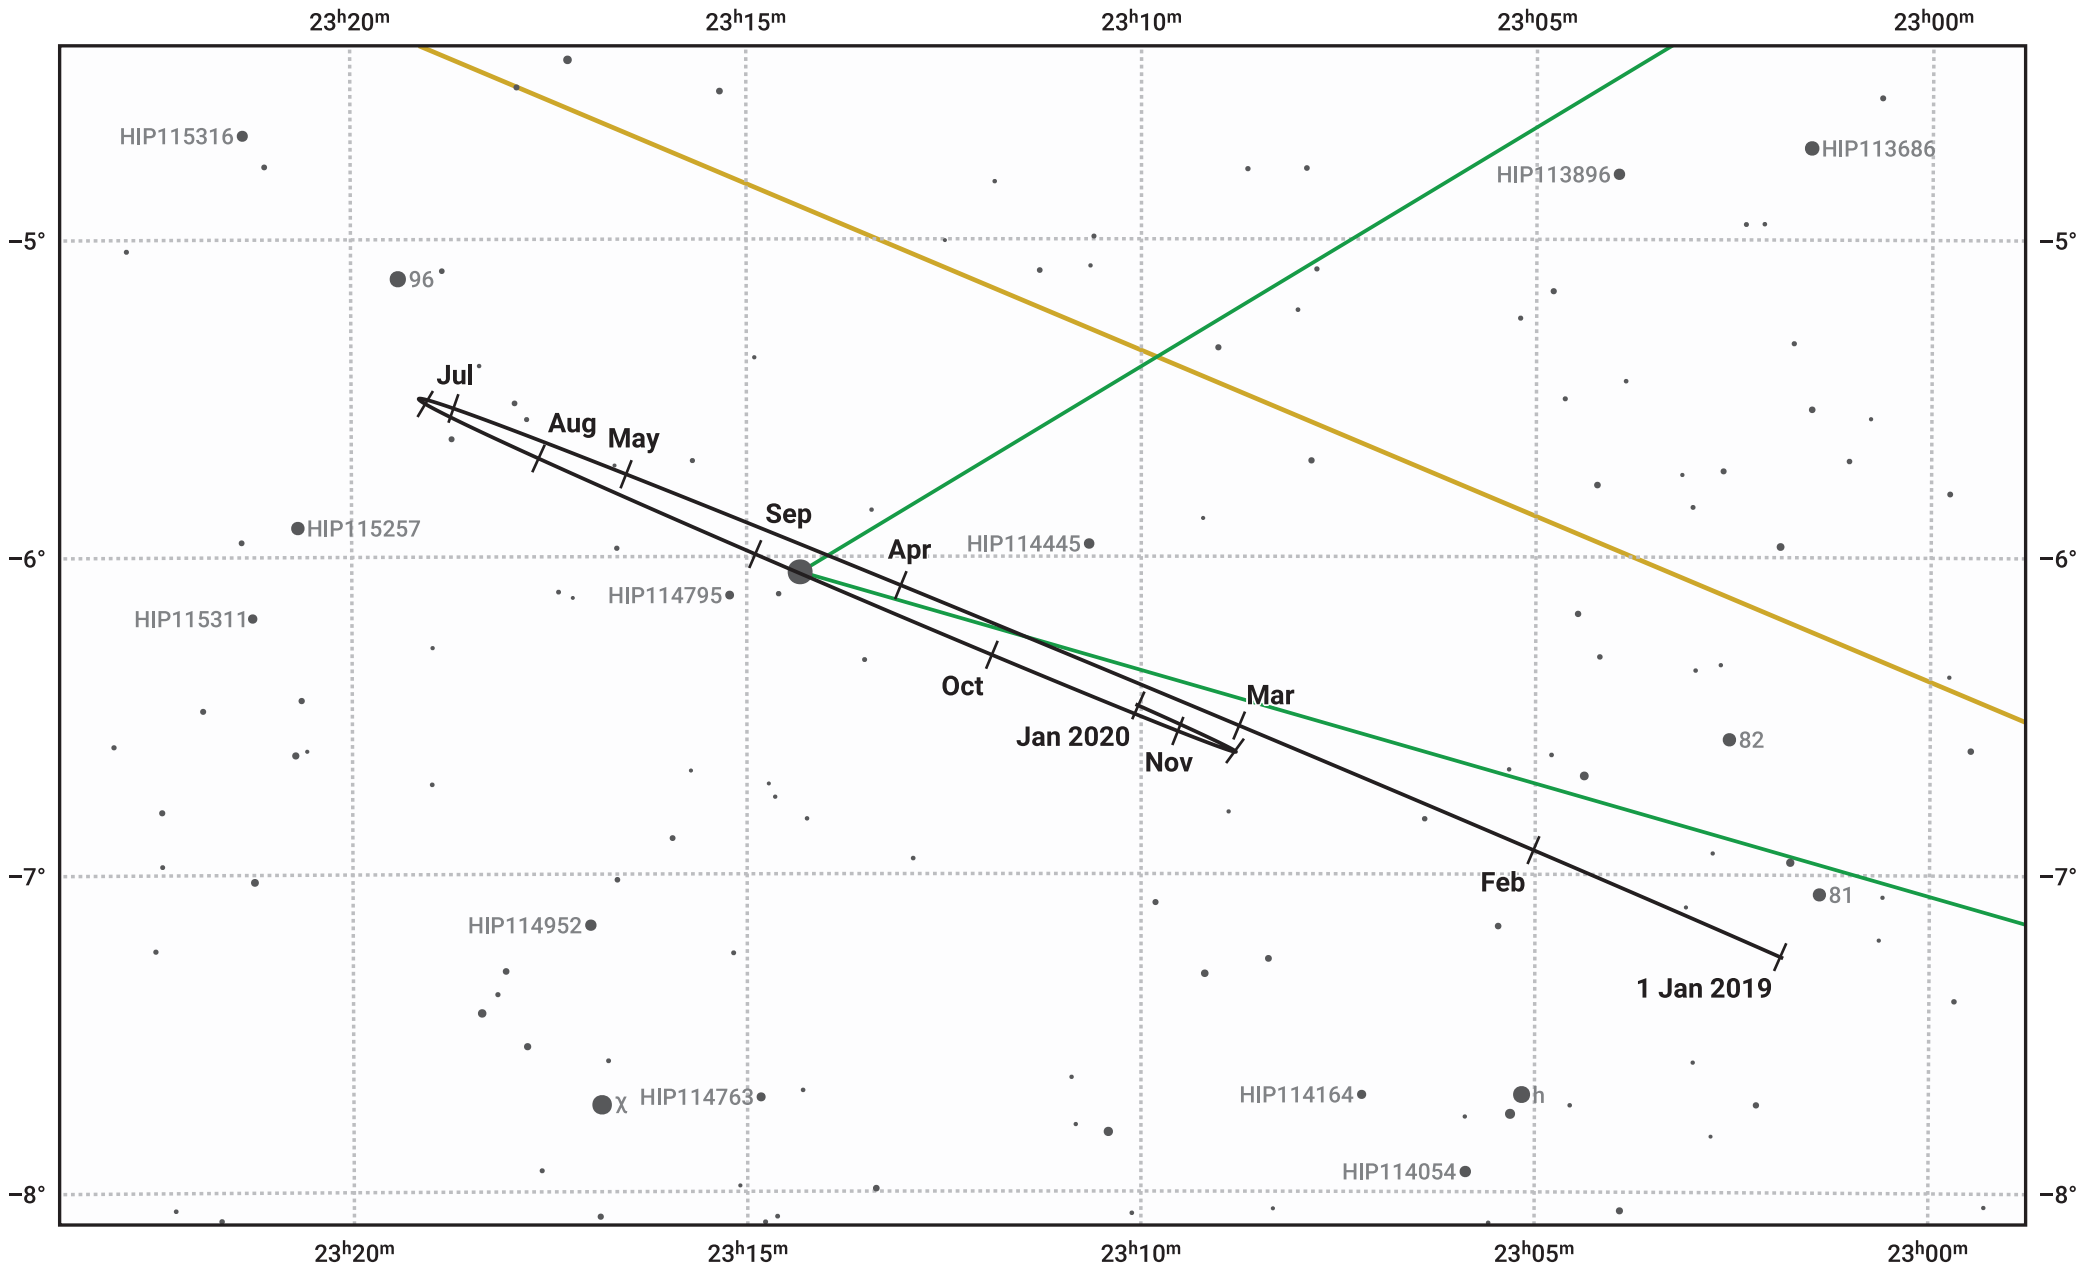

The path of Neptune in 2019

© Dominic Ford 2011–2024. Date markers placed at midnight UTC. Downloaded from <https://in-the-sky.org>

Magnitude scale: \cdot 10.0 \cdot 9.0 \cdot 8.0 \cdot 7.0 \bullet 6.0 \bullet 5.0 \bullet 4.0

— Ecliptic Plane

● Galaxy
 ■ Bright nebula
 ● Open cluster
 ⊕ Globular cluster

Date	Mag	Angular size
2019 Jan 1	7.9	2.2"
2019 Apr 1	8.0	2.2"
2019 Jul 1	7.9	2.3"
2019 Oct 1	7.8	2.4"
2020 Jan 1	7.9	2.3"