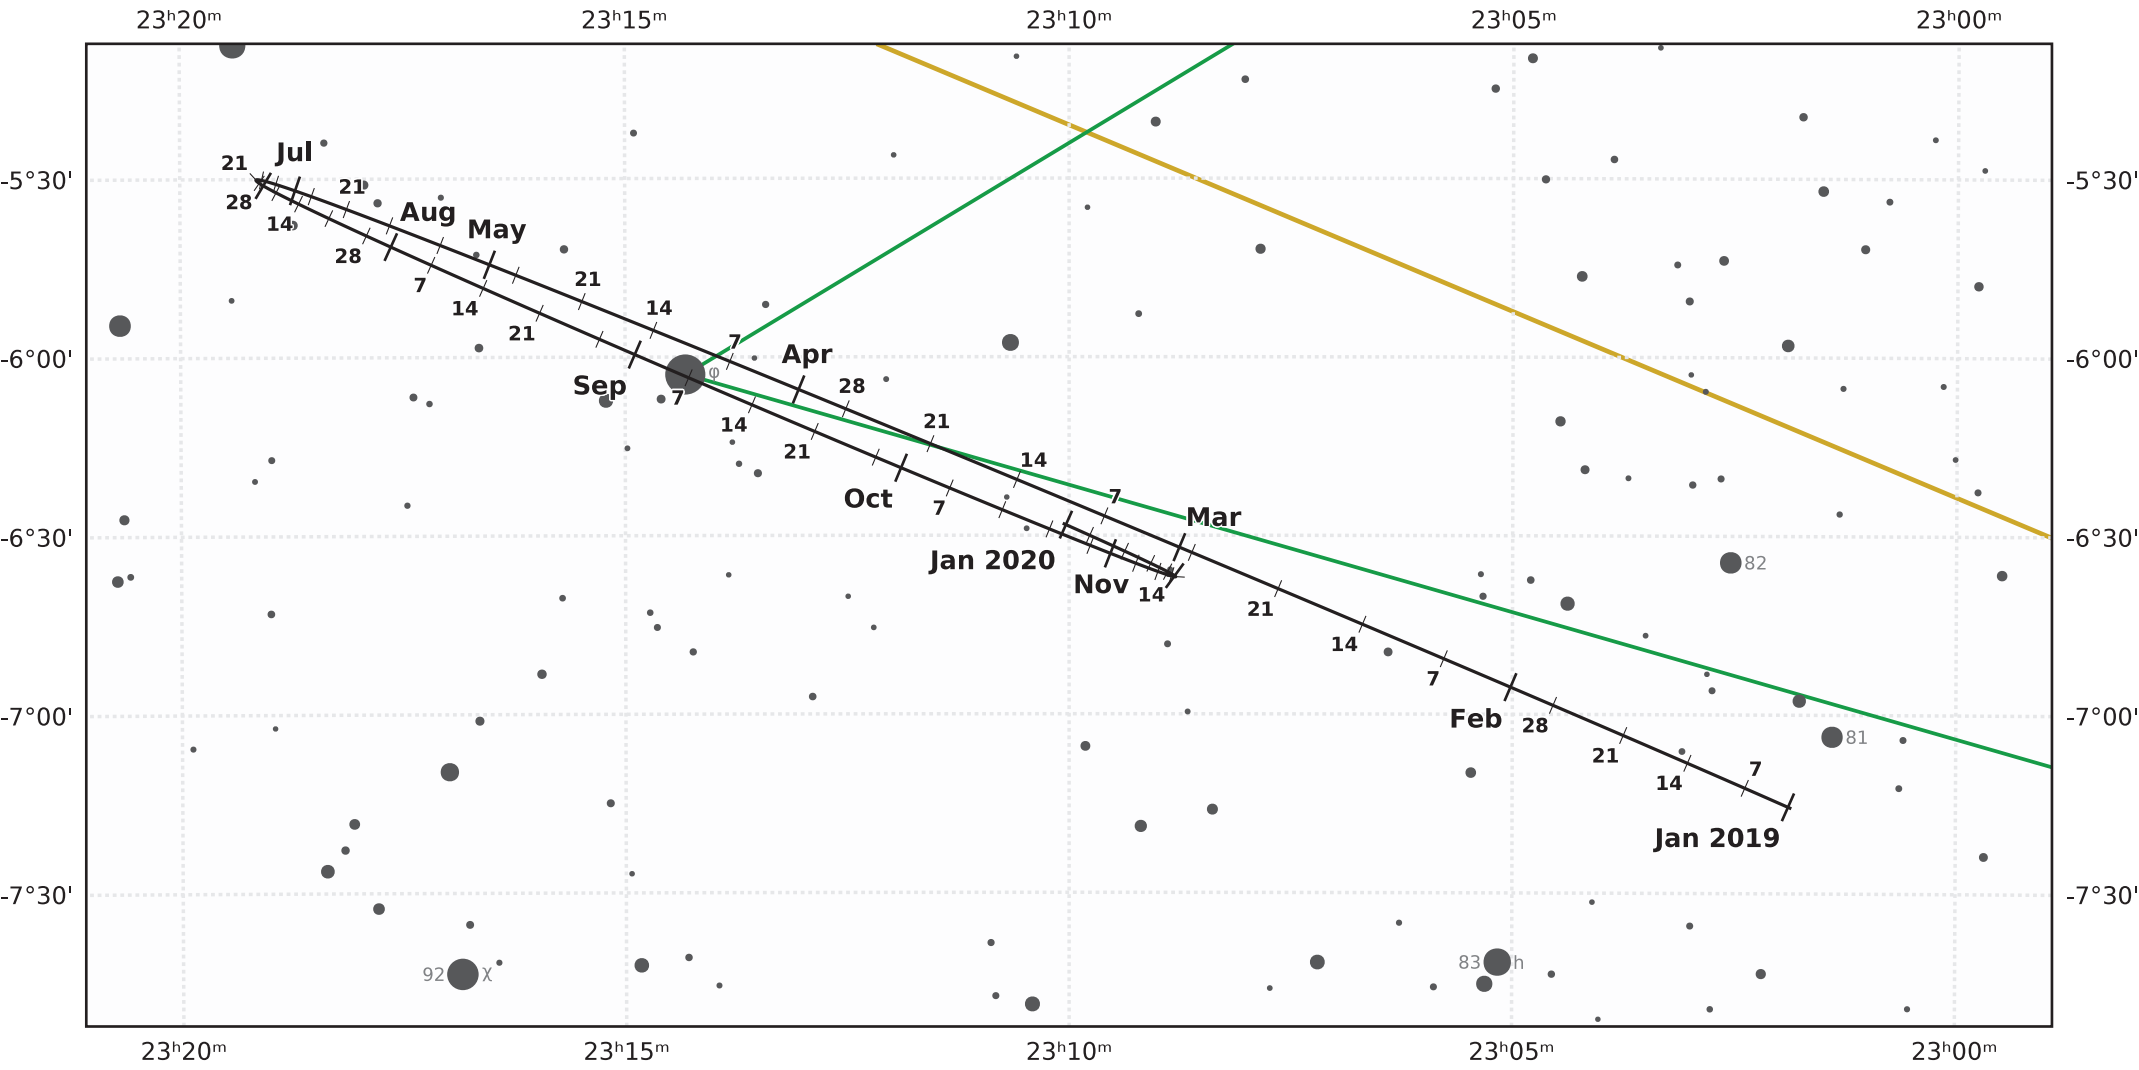

The path of Neptune in 2019

© Dominic Ford 2011-2020. Downloaded from <https://in-the-sky.org>

Magnitude scale: ● 10.5 ● 10.0 ● 9.5 ● 9.0 ● 8.5 ● 8.0 ● 7.5 ● 7.0 ● 6.5 ● 6.0 ● 5.5 ● 5.0 ● 4.5 ● 4.0

— The Equator — Ecliptic Plane — Galactic Plane