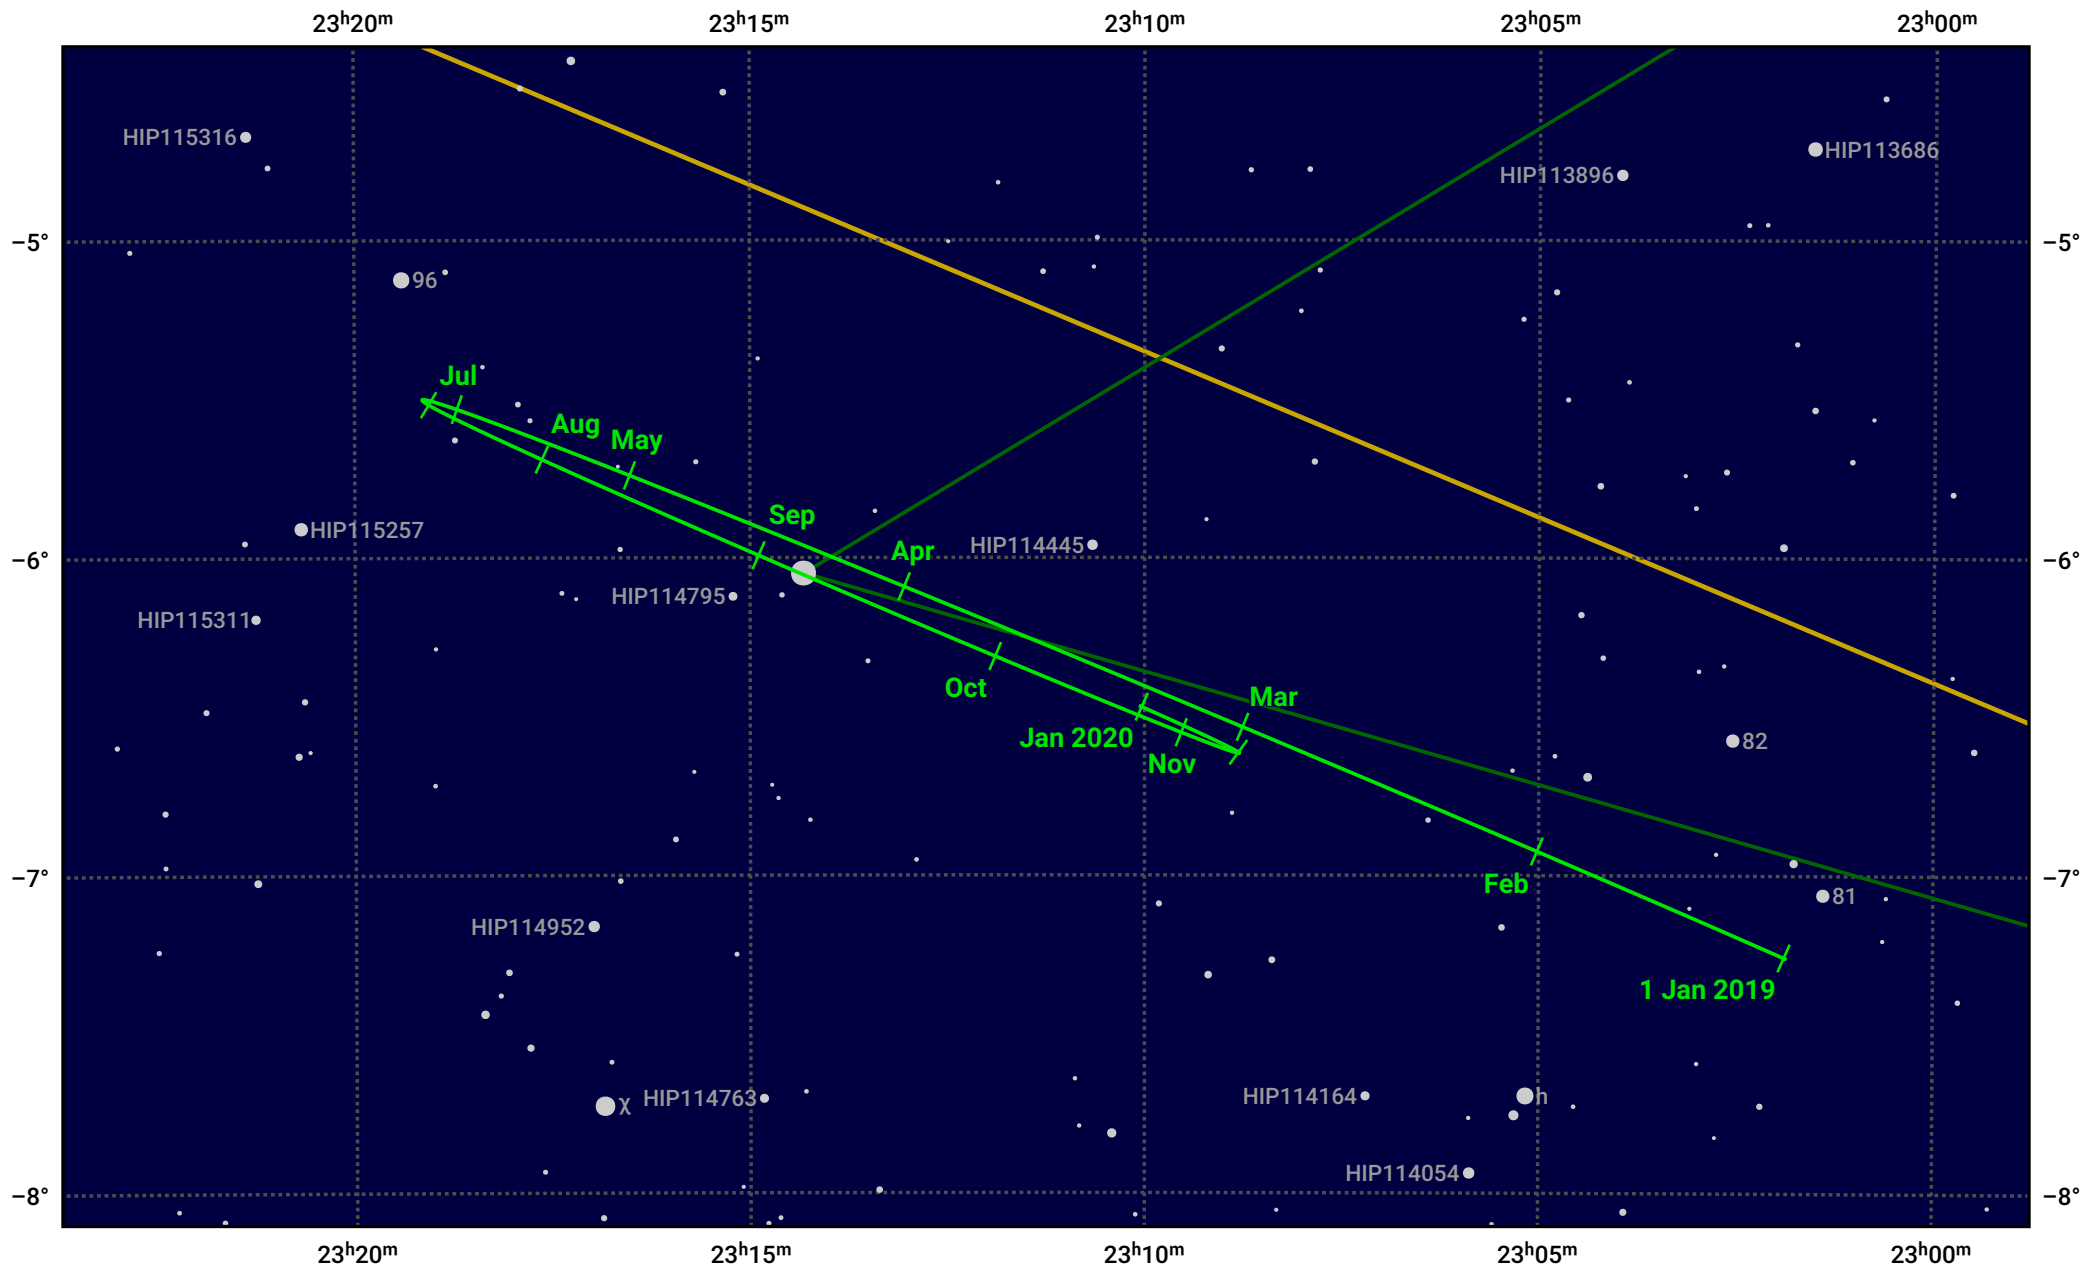

The path of Neptune in 2019

© Dominic Ford 2011–2024. Date markers placed at midnight UTC. Downloaded from <https://in-the-sky.org>

Magnitude scale: ● 10.0 ● 9.0 ● 8.0 ● 7.0 ● 6.0 ● 5.0 ● 4.0

— Ecliptic Plane

● Galaxy ■ Bright nebula ● Open cluster ● Globular cluster

Date	Mag	Angular size
2019 Jan 1	7.9	2.2"
2019 Apr 1	8.0	2.2"
2019 Jul 1	7.9	2.3"
2019 Oct 1	7.8	2.4"
2020 Jan 1	7.9	2.3"