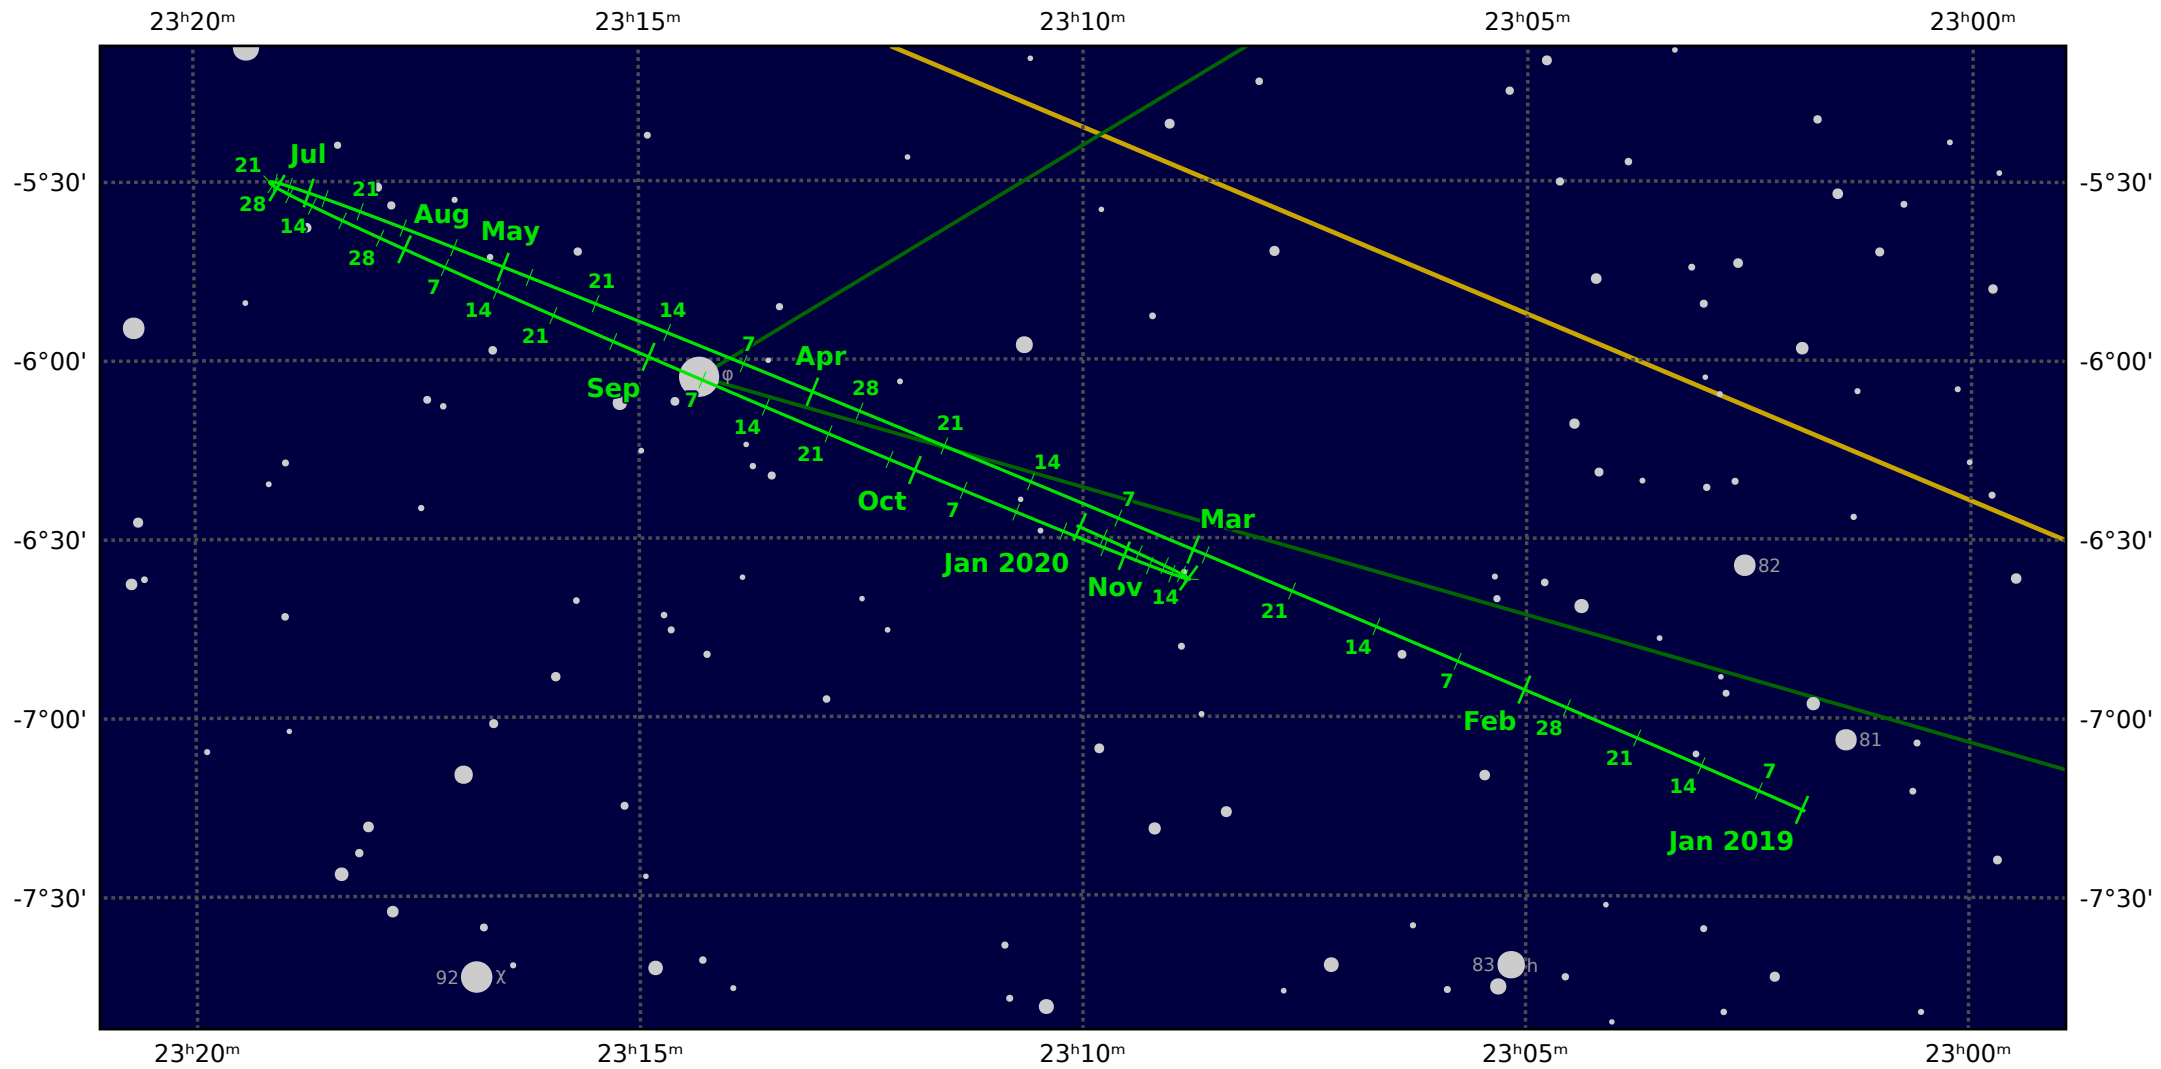

The path of Neptune in 2019

© Dominic Ford 2011-2020. Downloaded from <https://in-the-sky.org>

Magnitude scale: •10.5 •10.0 •9.5 •9.0 •8.5 •8.0 •7.5 •7.0 •6.5 •6.0 •5.5 •5.0 •4.5 •4.0

— Ecliptic Plane — Galactic Plane