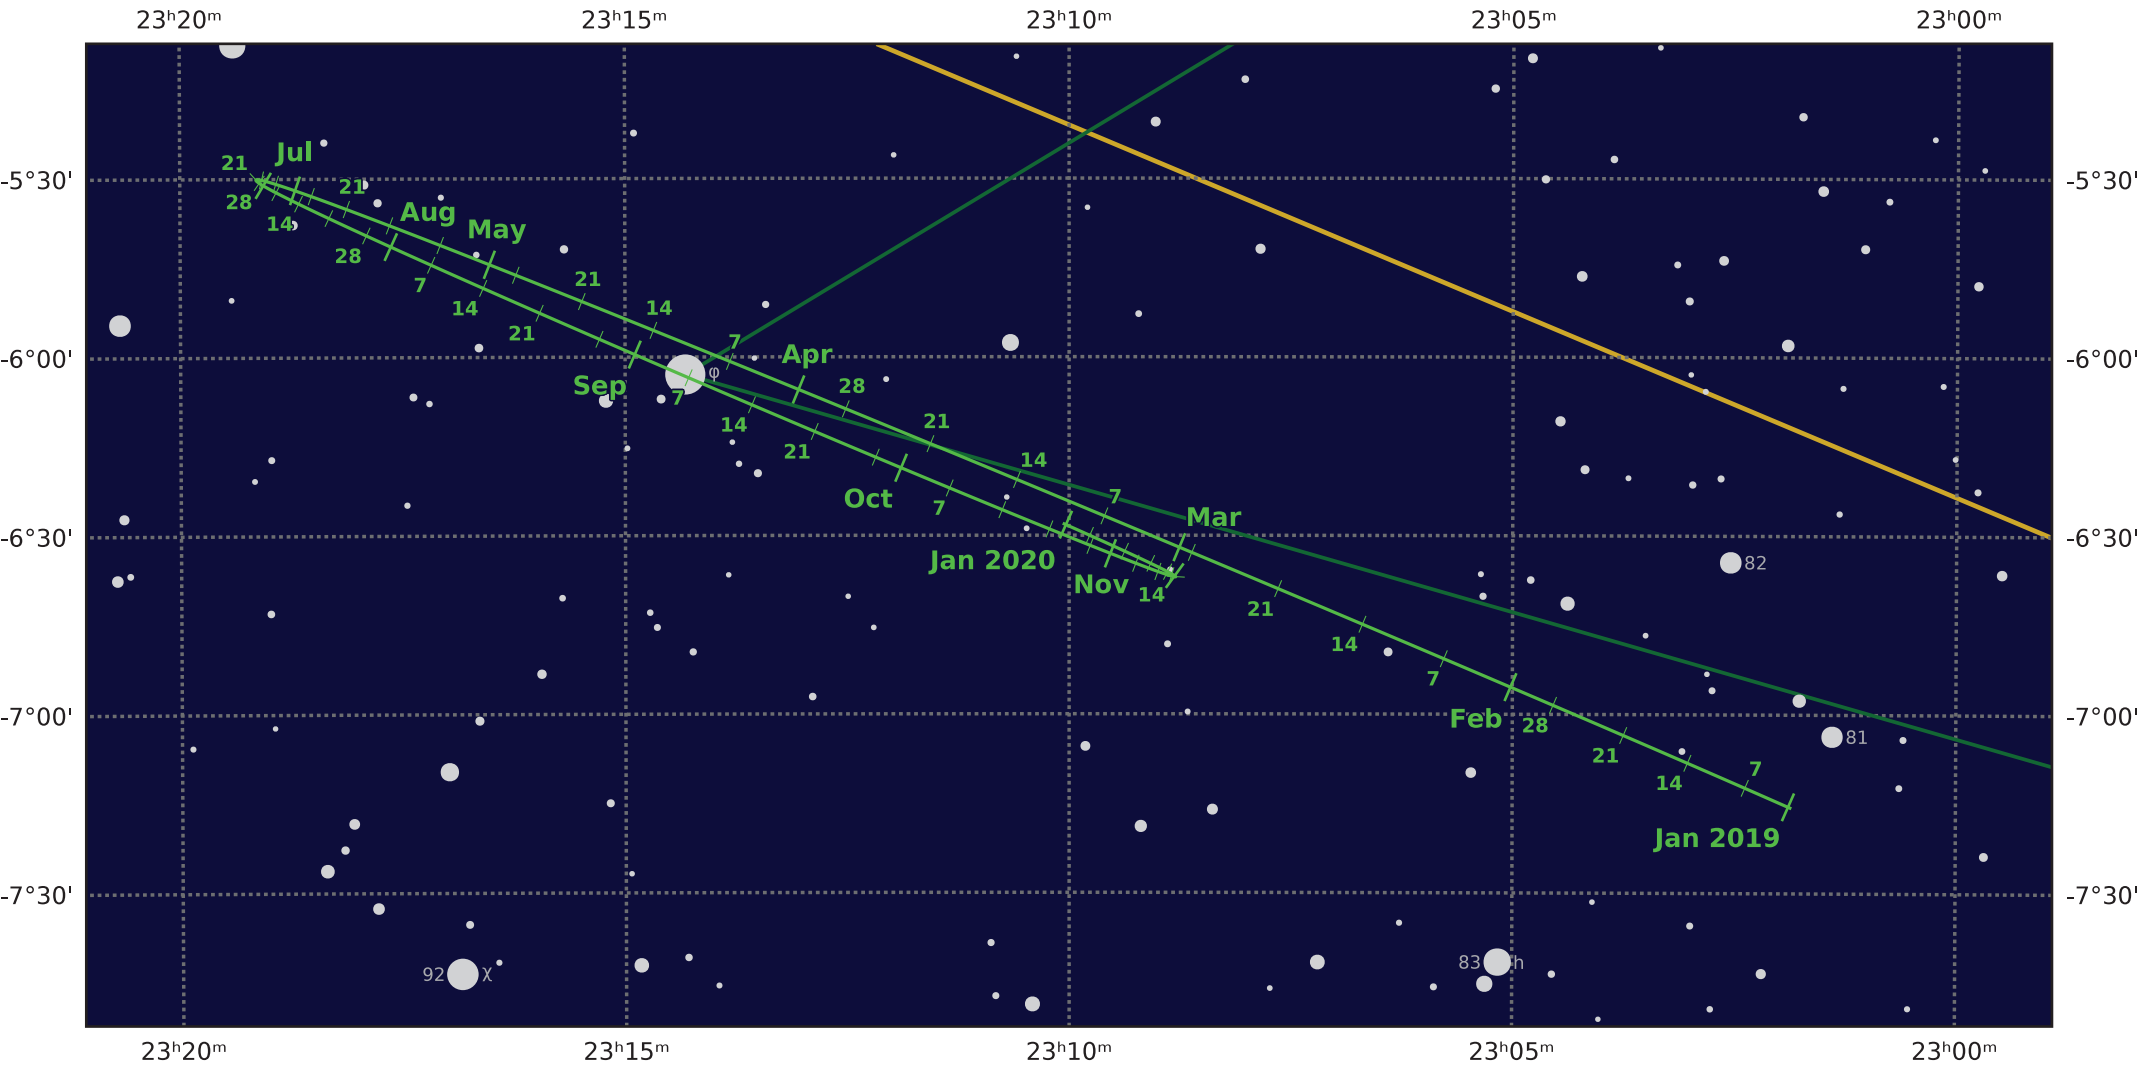

The path of Neptune in 2019

© Dominic Ford 2011-2020. Downloaded from <https://in-the-sky.org>

Magnitude scale: •10.5 •10.0 •9.5 •9.0 •8.5 •8.0 •7.5 •7.0 •6.5 •6.0 •5.5 •5.0 •4.5 •4.0

— Ecliptic Plane — Galactic Plane