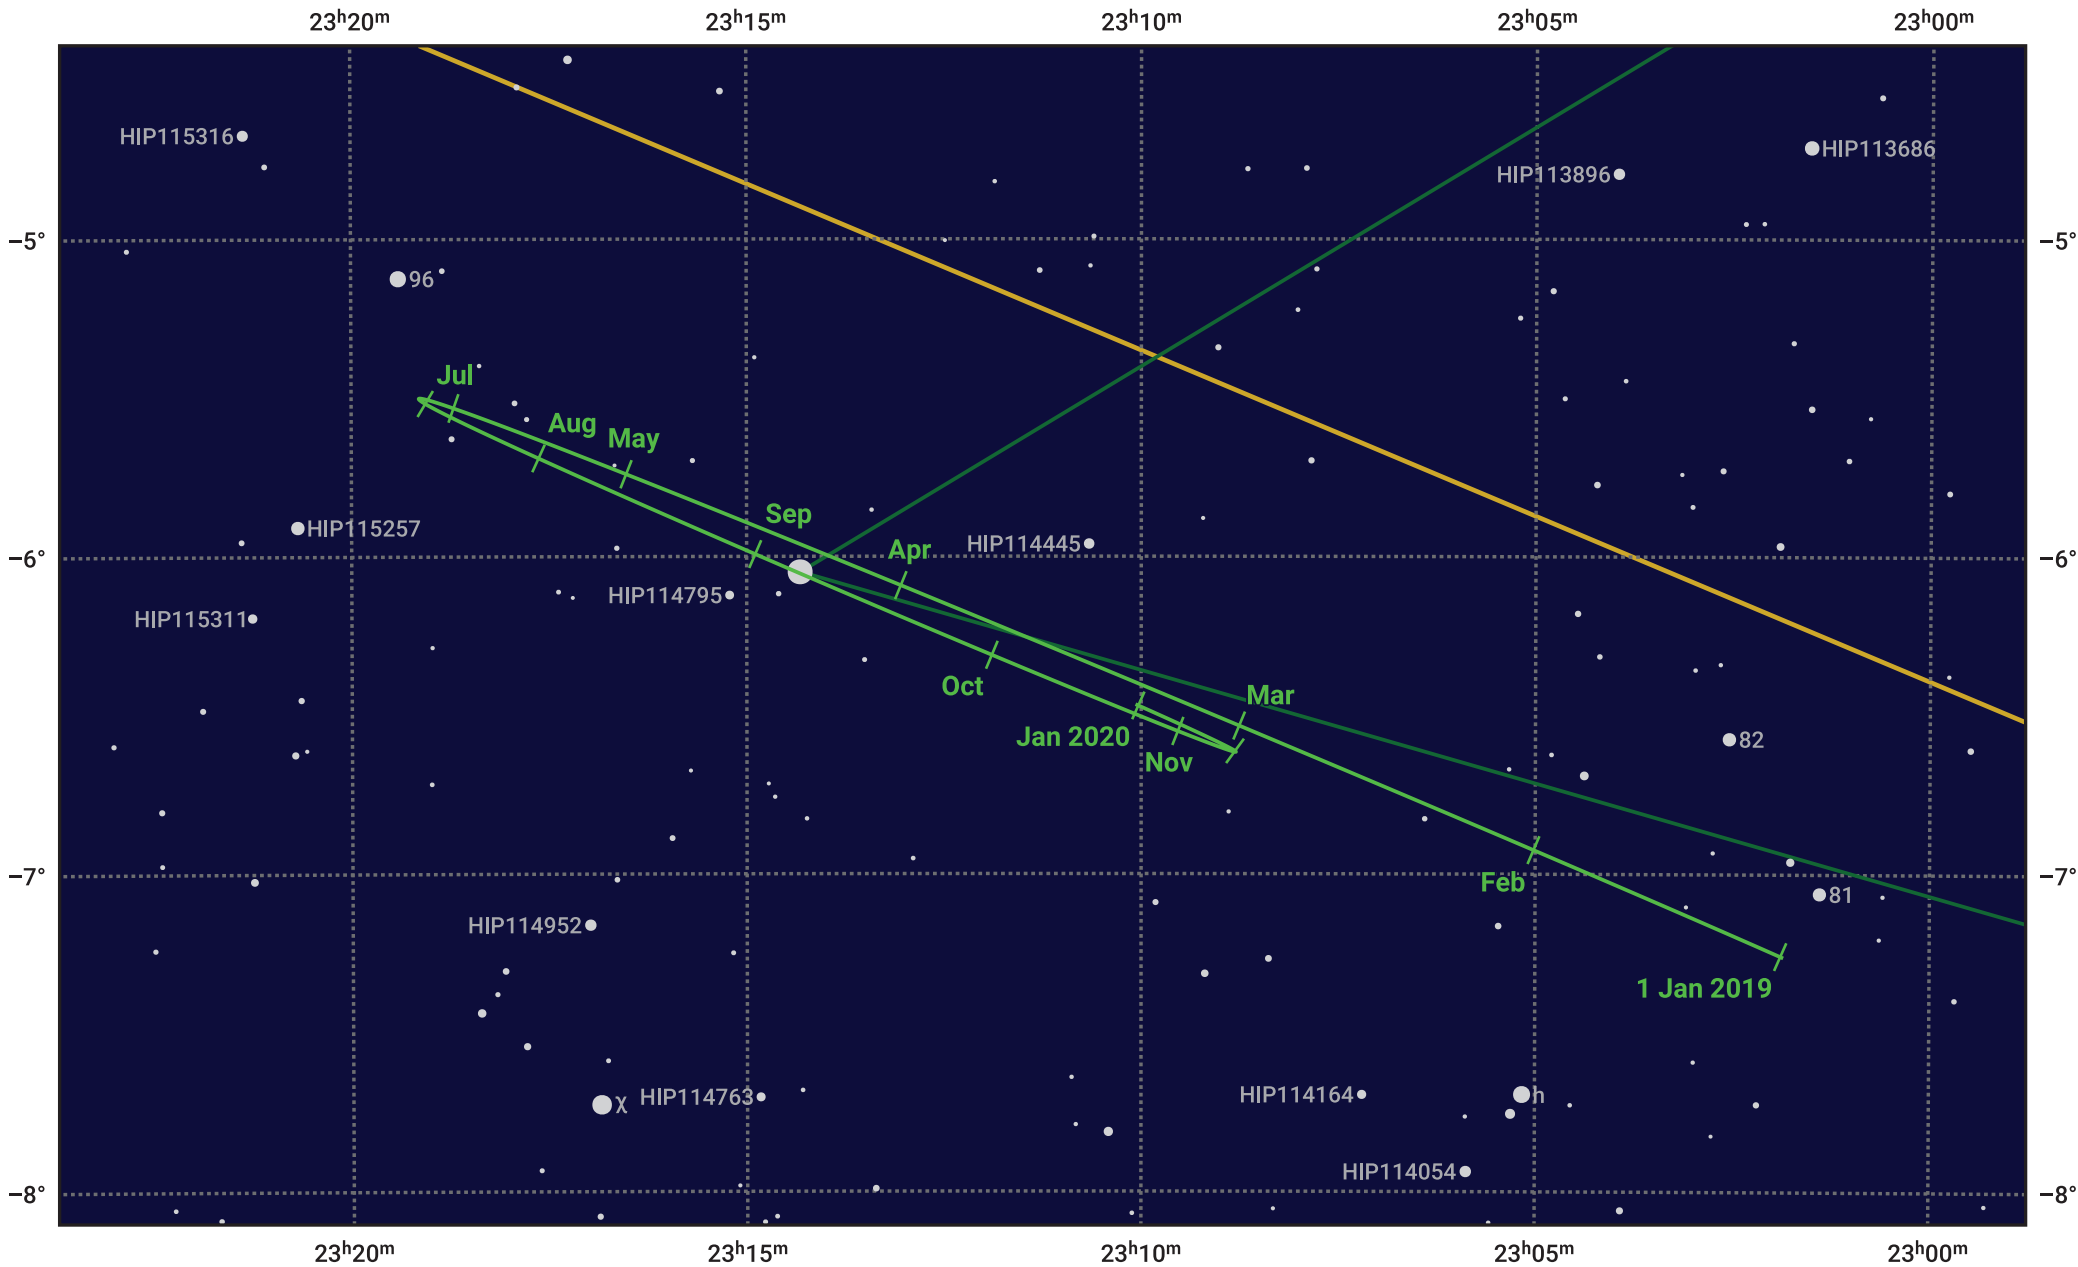

The path of Neptune in 2019

© Dominic Ford 2011–2024. Date markers placed at midnight UTC. Downloaded from <https://in-the-sky.org>

Magnitude scale: 10.0 9.0 8.0 7.0 6.0 5.0 4.0

Ecliptic Plane

- Galaxy
- Bright nebula
- Open cluster
- Globular cluster

Date	Mag	Angular size
2019 Jan 1	7.9	2.2"
2019 Apr 1	8.0	2.2"
2019 Jul 1	7.9	2.3"
2019 Oct 1	7.8	2.4"
2020 Jan 1	7.9	2.3"