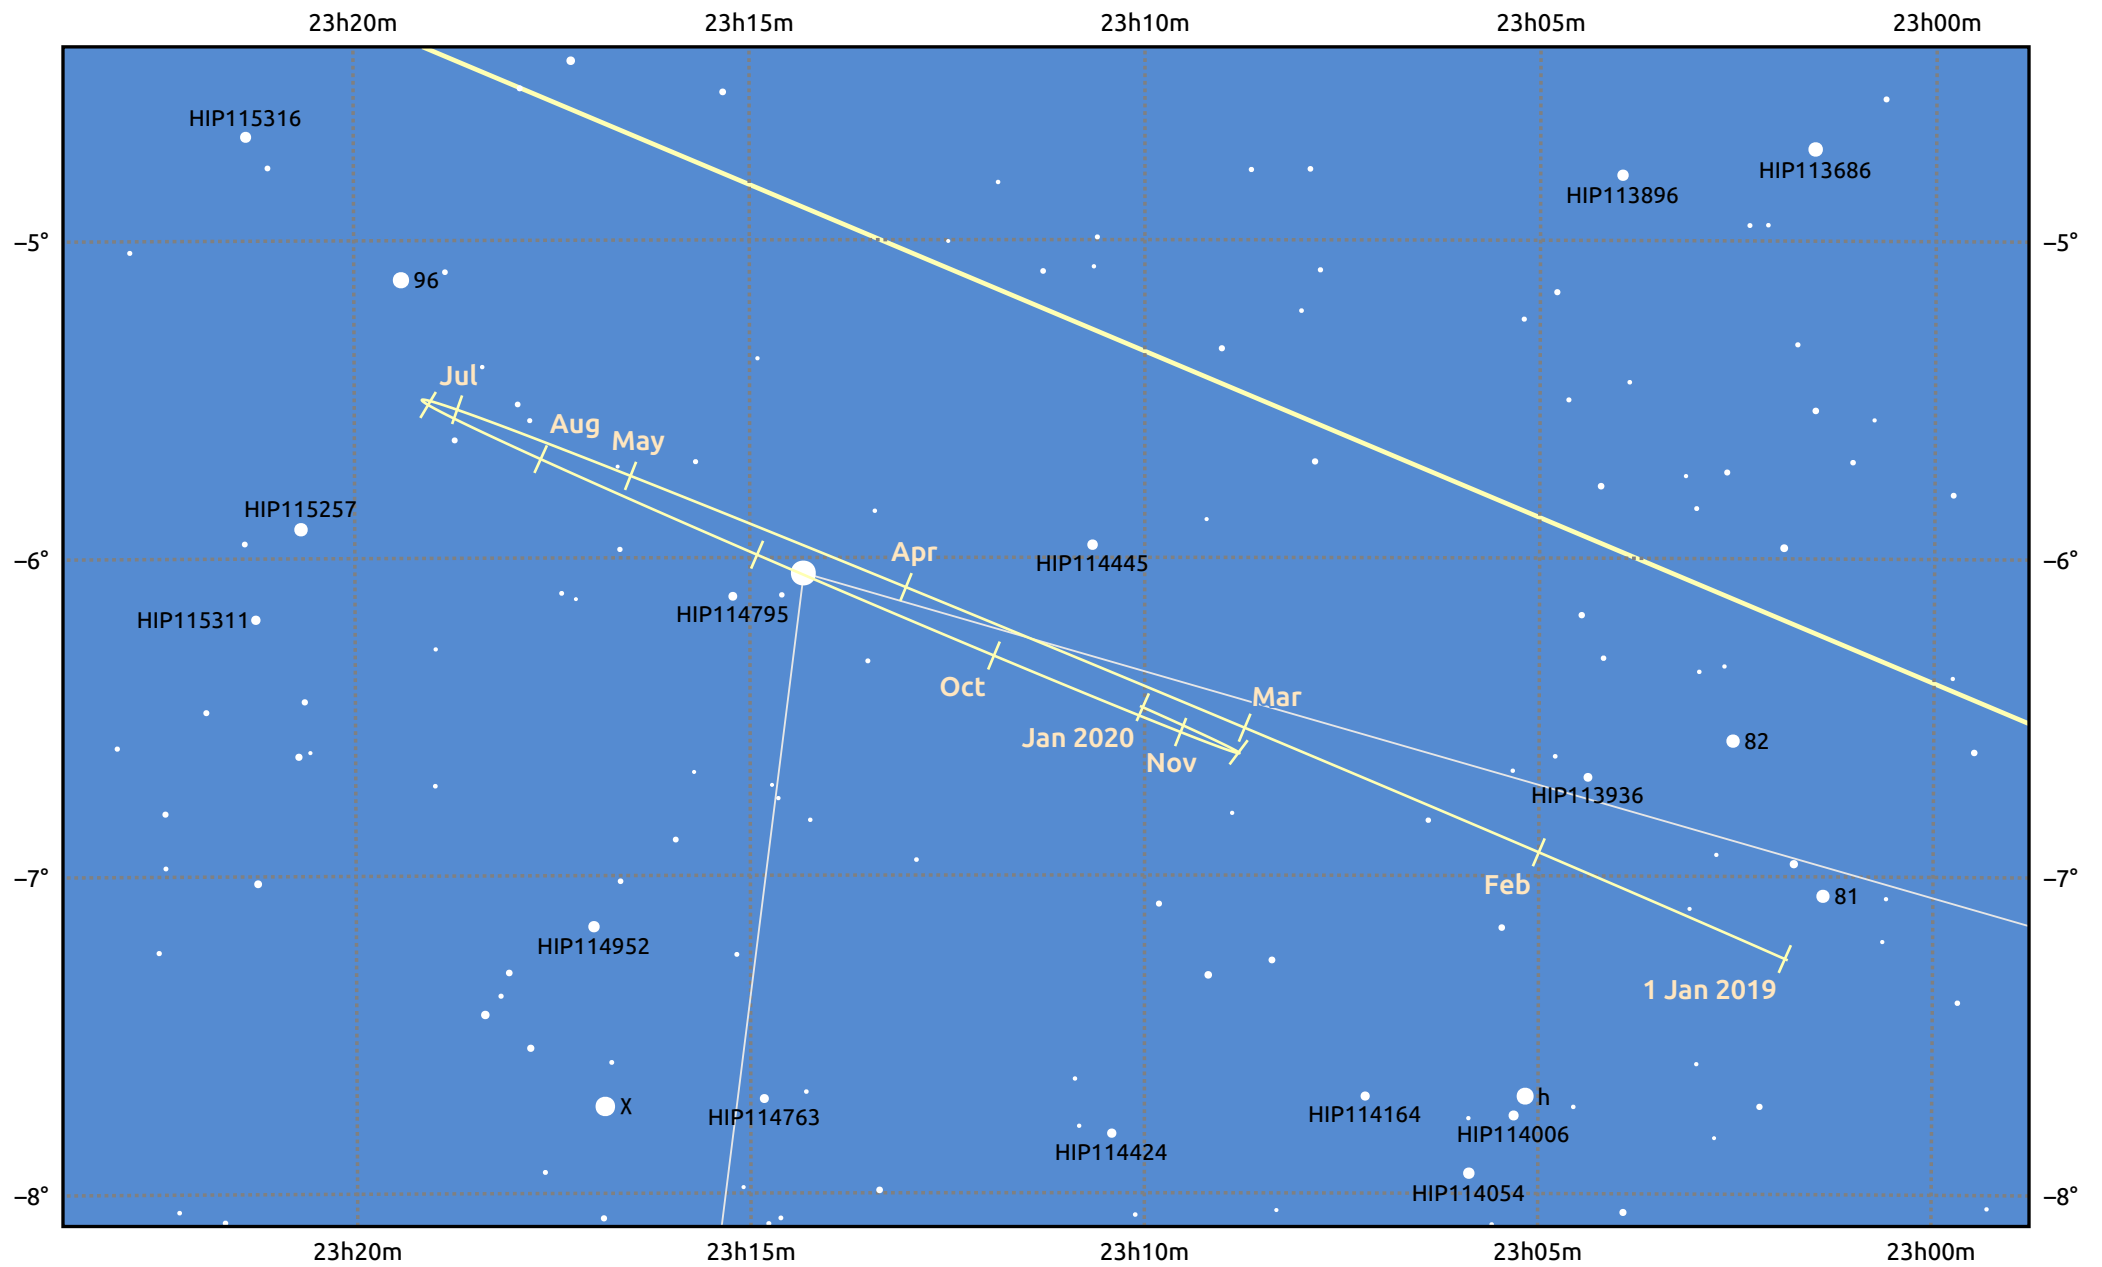

The path of Neptune in 2019

© Dominic Ford 2011–2025. Date markers placed at midnight UTC. Downloaded from <https://in-the-sky.org>

Magnitude scale: • 10.0 • 9.0 • 8.0 • 7.0 • 6.0 • 5.0 • 4.0

 Ecliptic Plane

 Galaxy  Bright nebula  Open cluster  Globular cluster  Planetary nebula

Date	Mag	Angular size
2019 Jan 1	7.9	2.2"
2019 Apr 1	8.0	2.2"
2019 Jul 1	7.9	2.3"
2019 Oct 1	7.8	2.4"
2020 Jan 1	7.9	2.3"