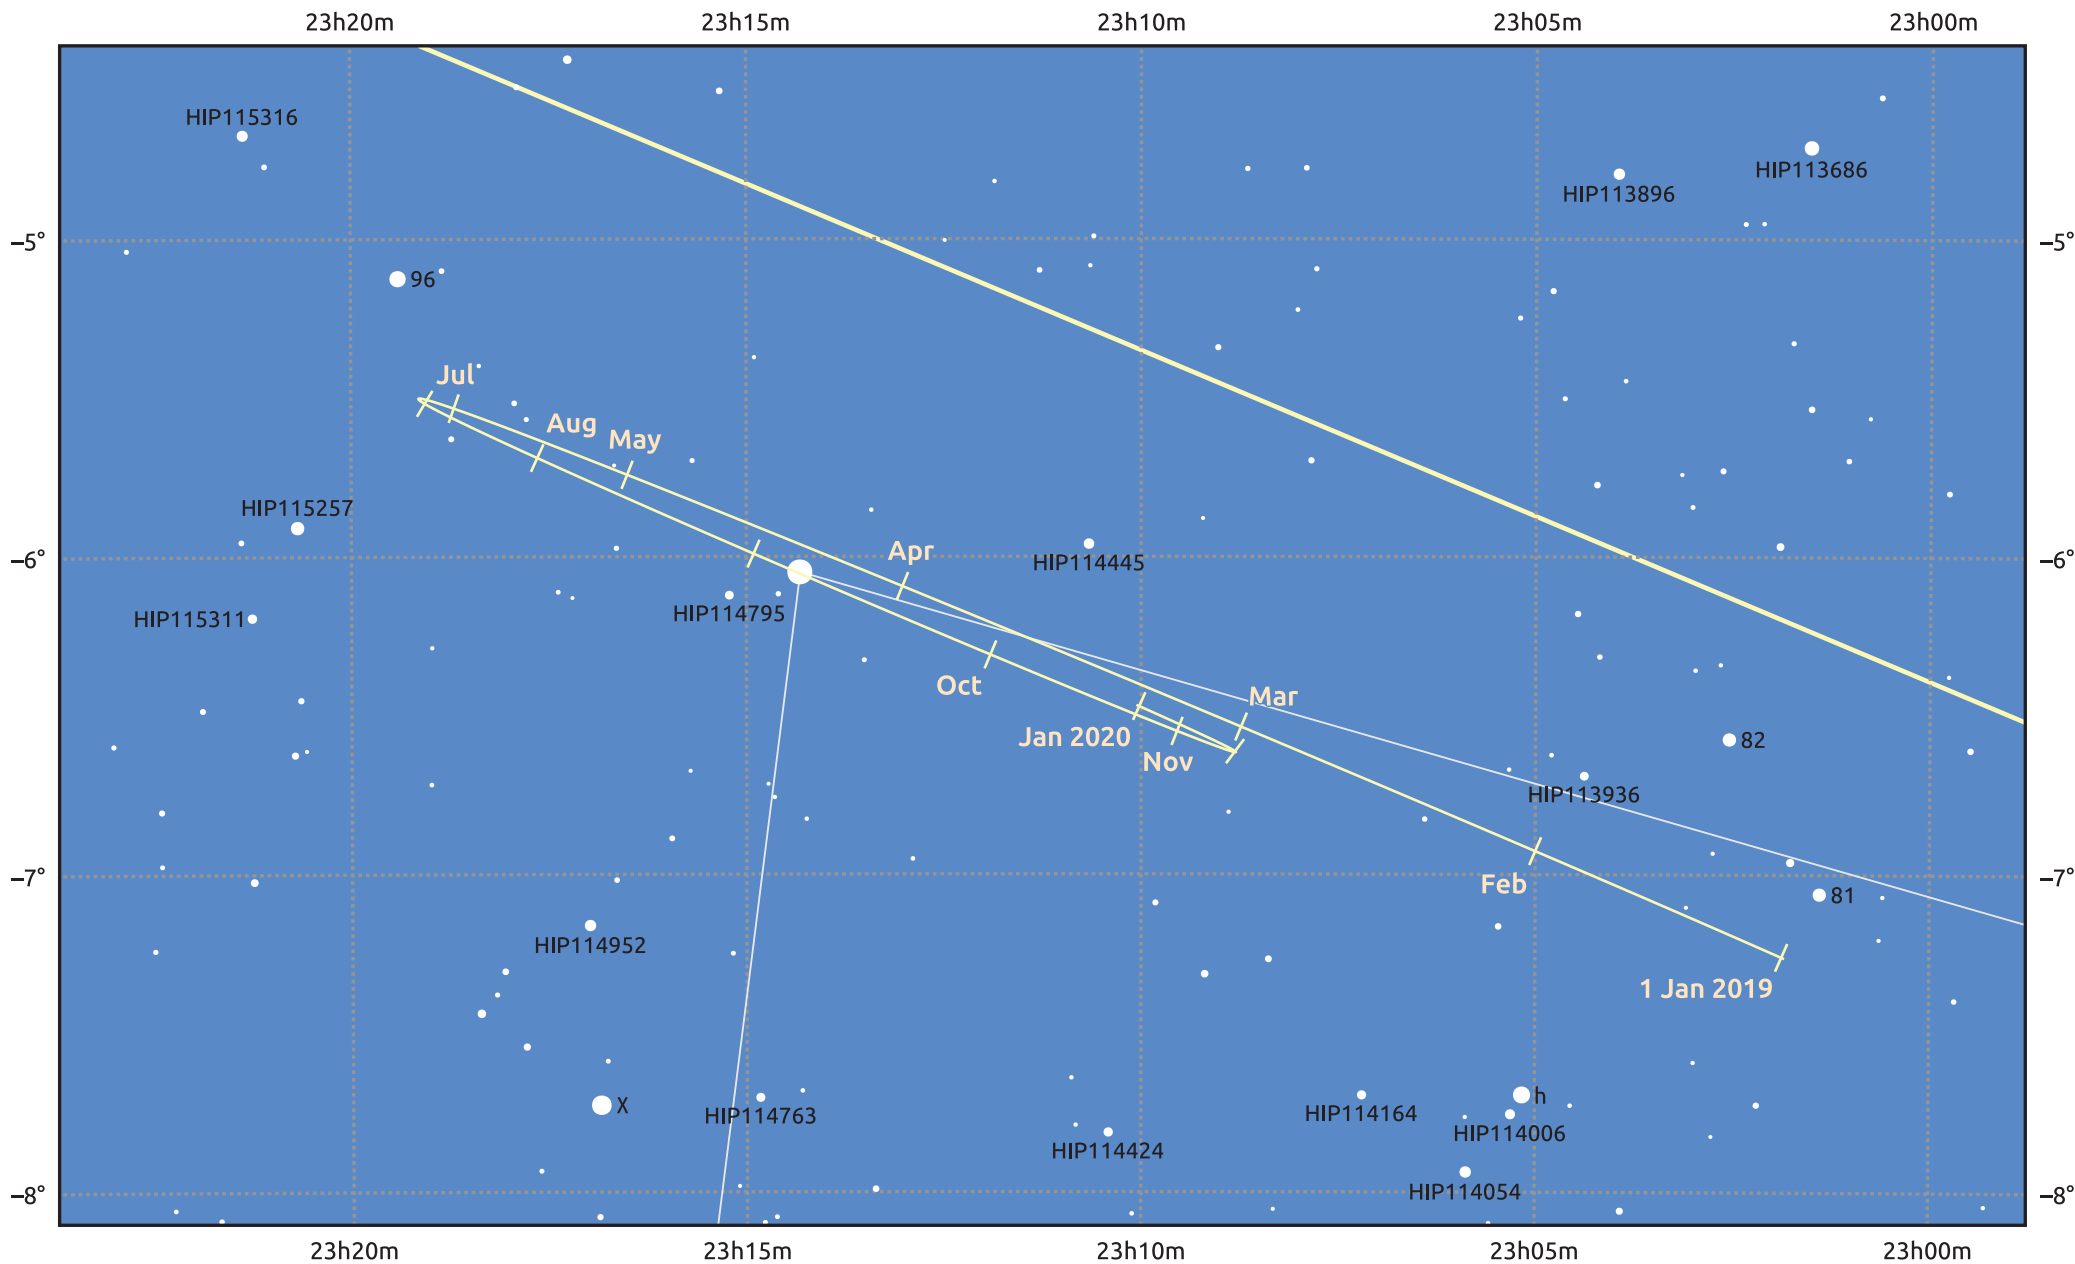

The path of Neptune in 2019

© Dominic Ford 2011–2025. Date markers placed at midnight UTC. Downloaded from <https://in-the-sky.org>

Magnitude scale: 10.0 9.0 8.0 7.0 6.0 5.0 4.0

Ecliptic Plane

Galaxy
 Bright nebula
 Open cluster
 Globular cluster
 Planetary nebula

Date	Mag	Angular size
2019 Jan 1	7.9	2.2"
2019 Apr 1	8.0	2.2"
2019 Jul 1	7.9	2.3"
2019 Oct 1	7.8	2.4"
2020 Jan 1	7.9	2.3"