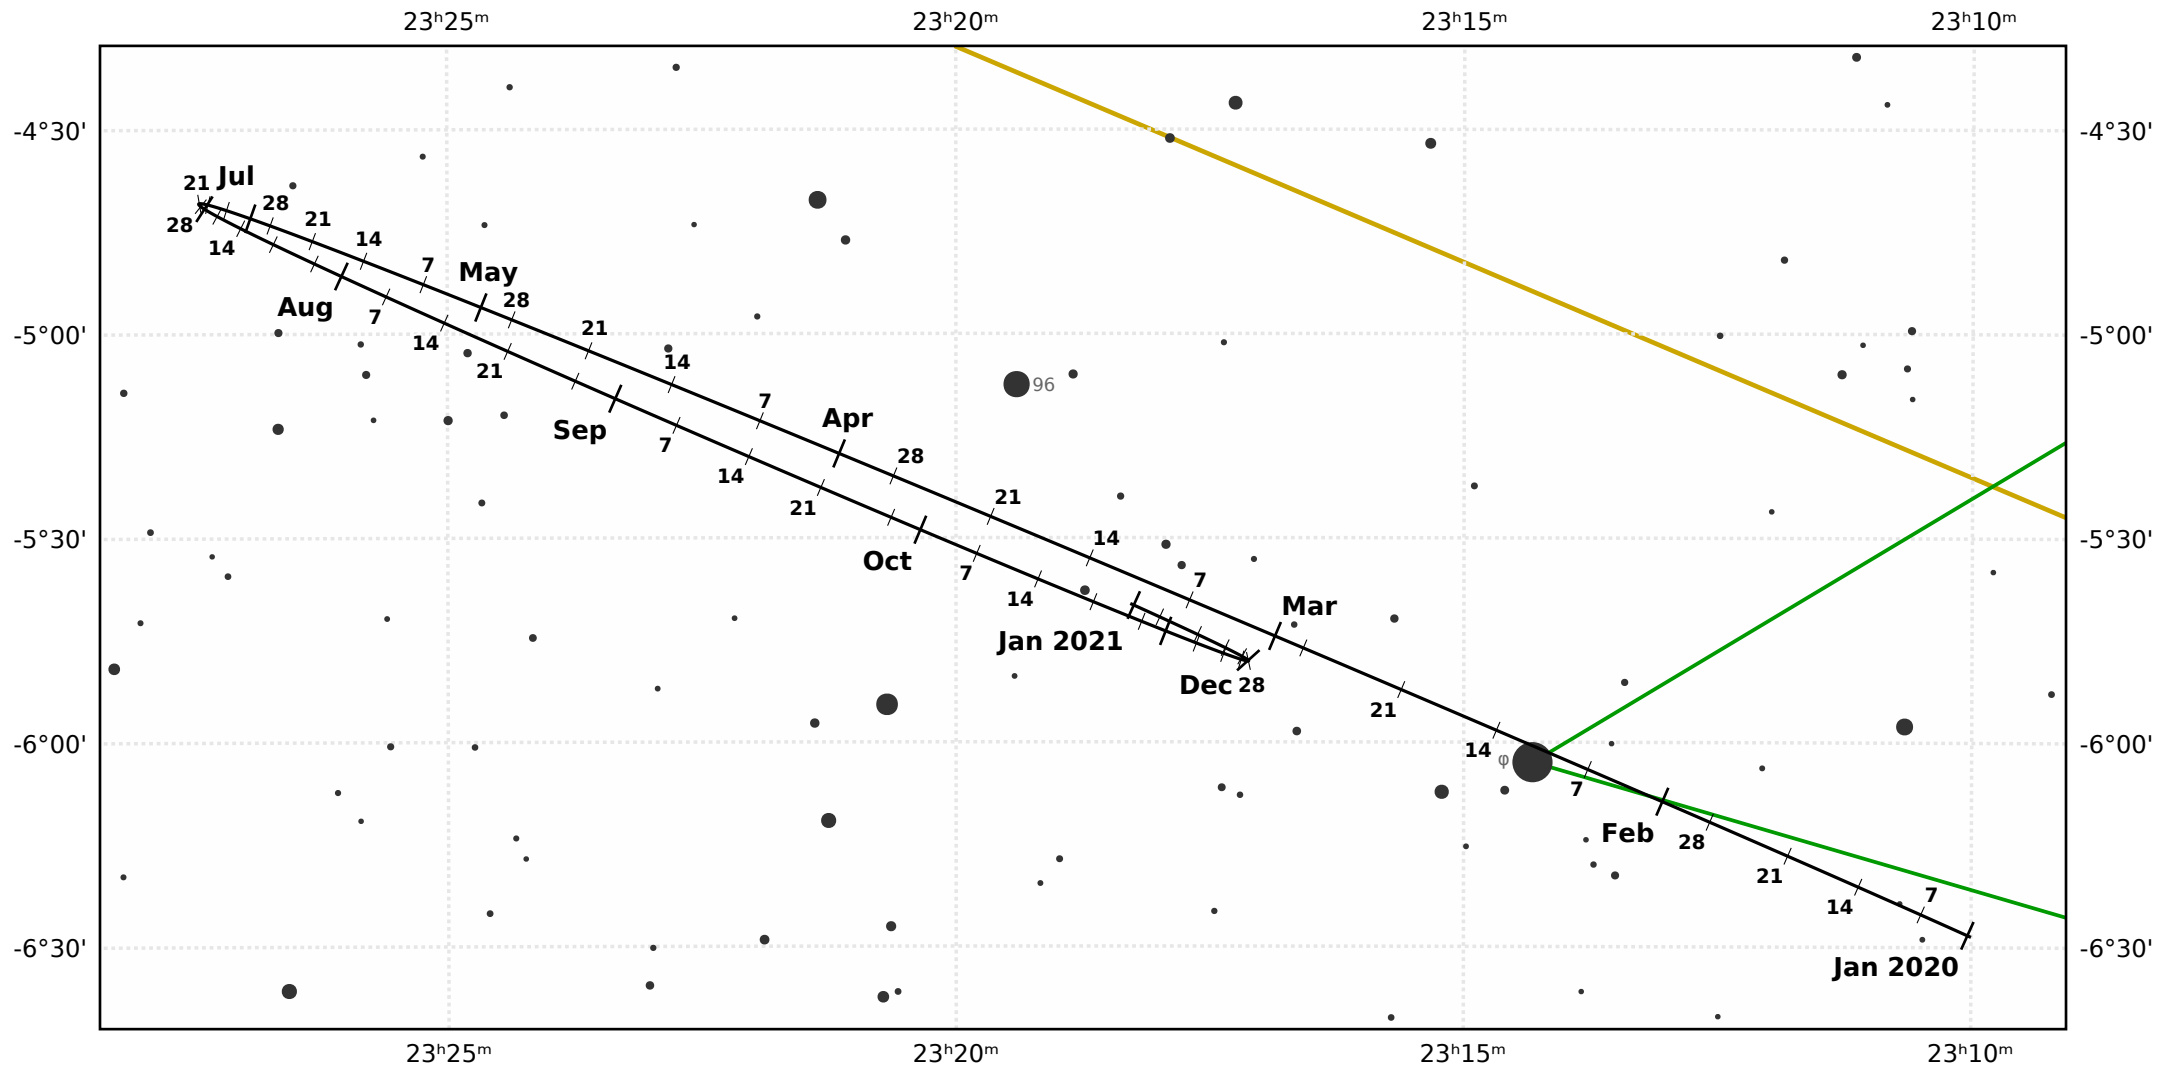

# The path of Neptune in 2020

© Dominic Ford 2011-2020. Downloaded from <https://in-the-sky.org>

Magnitude scale: • 10.5 • 10.0 • 9.5 • 9.0 • 8.5 • 8.0 • 7.5 • 7.0 • 6.5 • 6.0 • 5.5 • 5.0 • 4.5 • 4.0

— The Equator      — Ecliptic Plane      — Galactic Plane