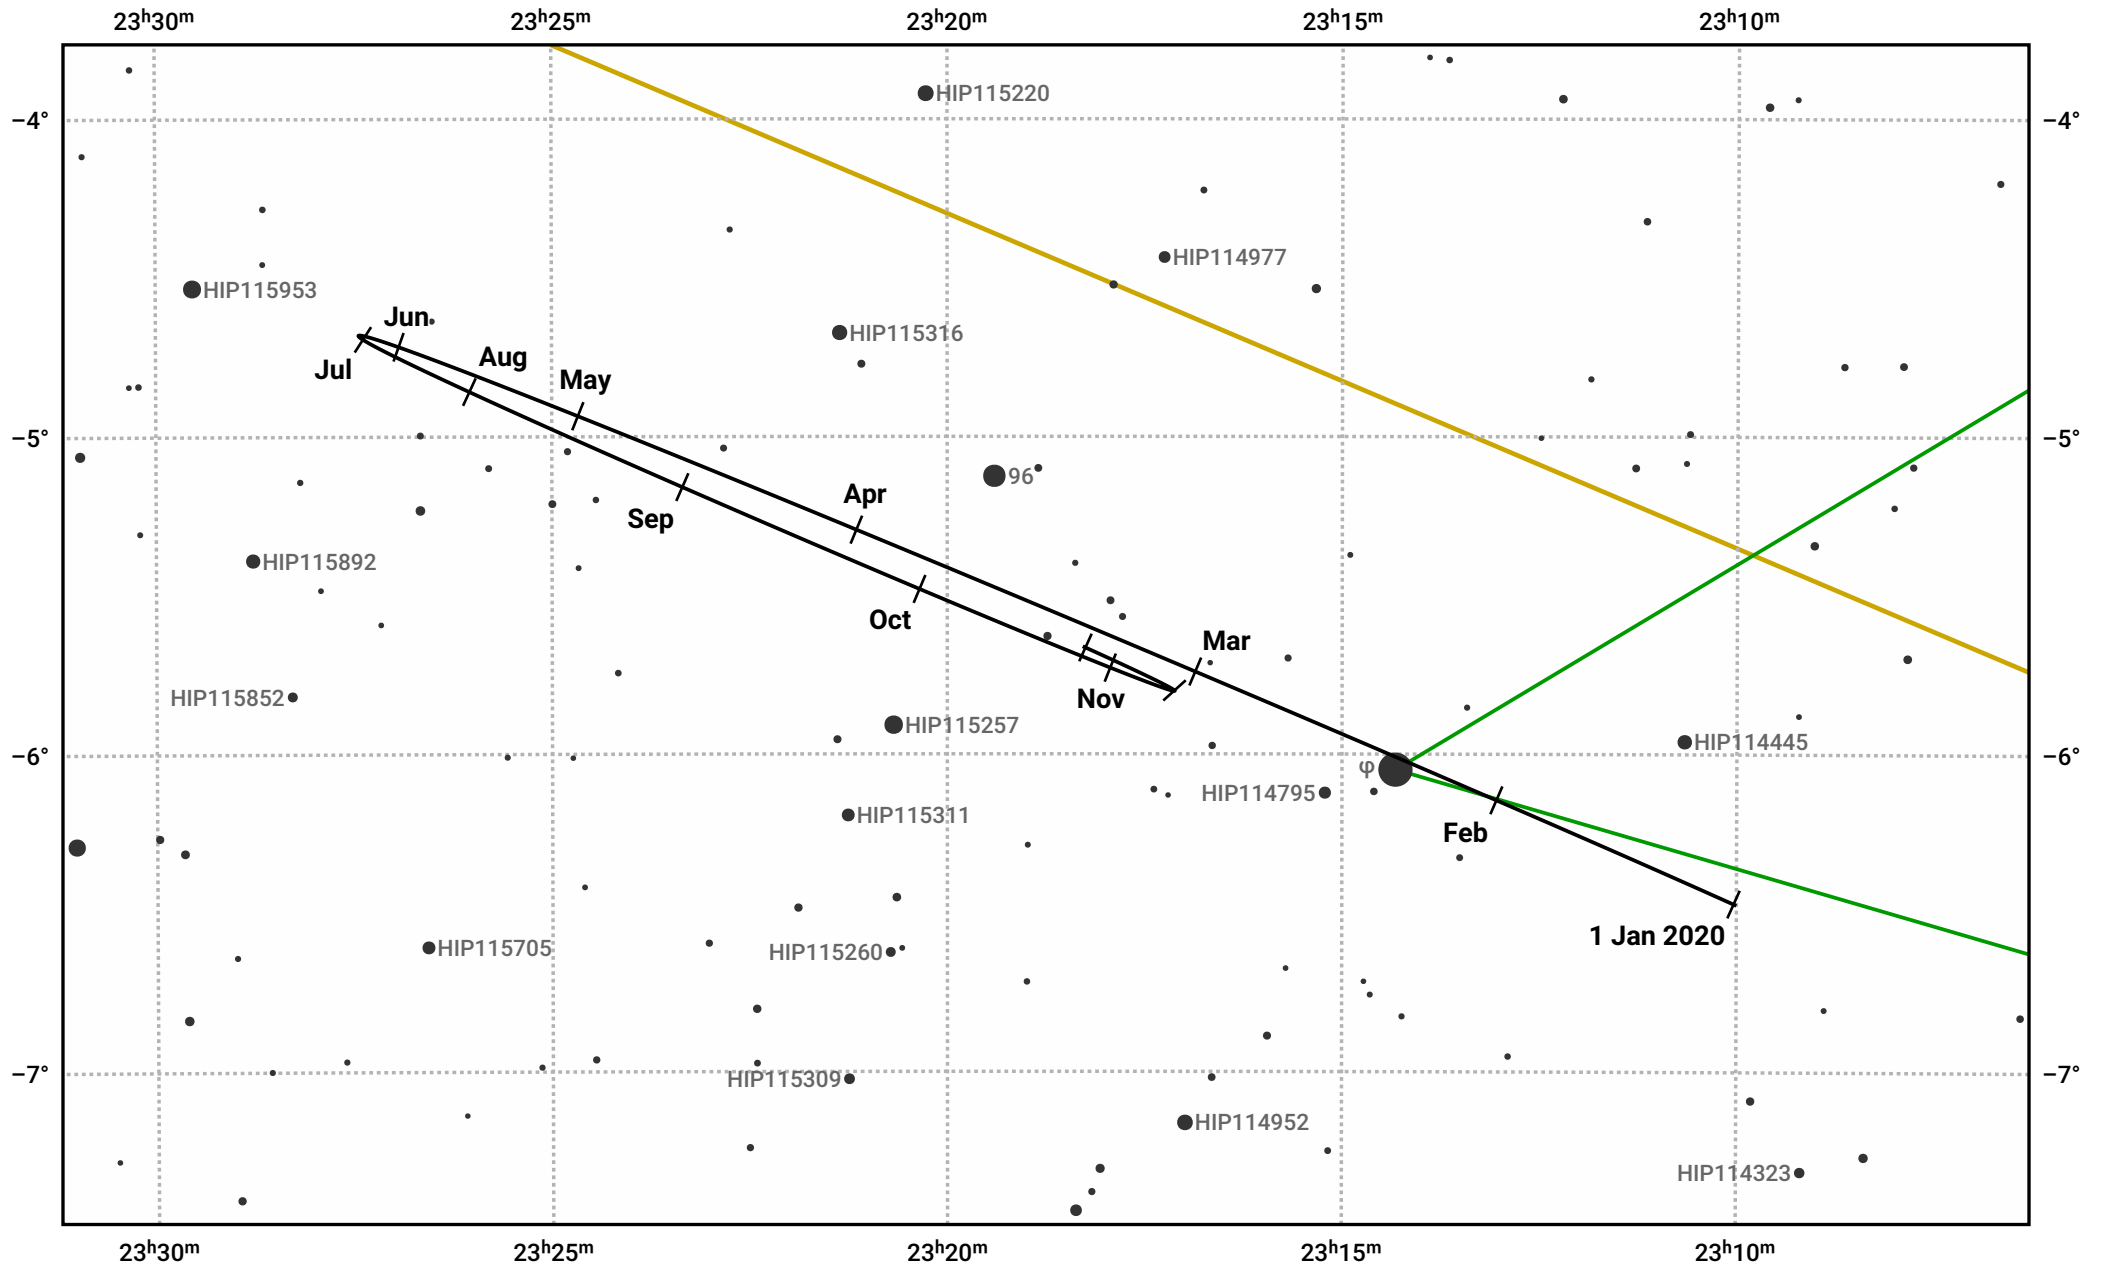

The path of Neptune in 2020

© Dominic Ford 2011–2023. Date markers placed at midnight UTC. Downloaded from <https://in-the-sky.org>

Magnitude scale: 10.0 9.0 8.0 7.0 6.0 5.0 4.0

Ecliptic Plane

Galaxy
 Bright nebula
 Open cluster
 Globular cluster

Date	Mag	Angular size
2020 Jan 1	7.9	2.3"
2020 Apr 1	8.0	2.2"
2020 Jul 1	7.9	2.3"
2020 Oct 1	7.8	2.4"
2021 Jan 1	7.9	2.3"